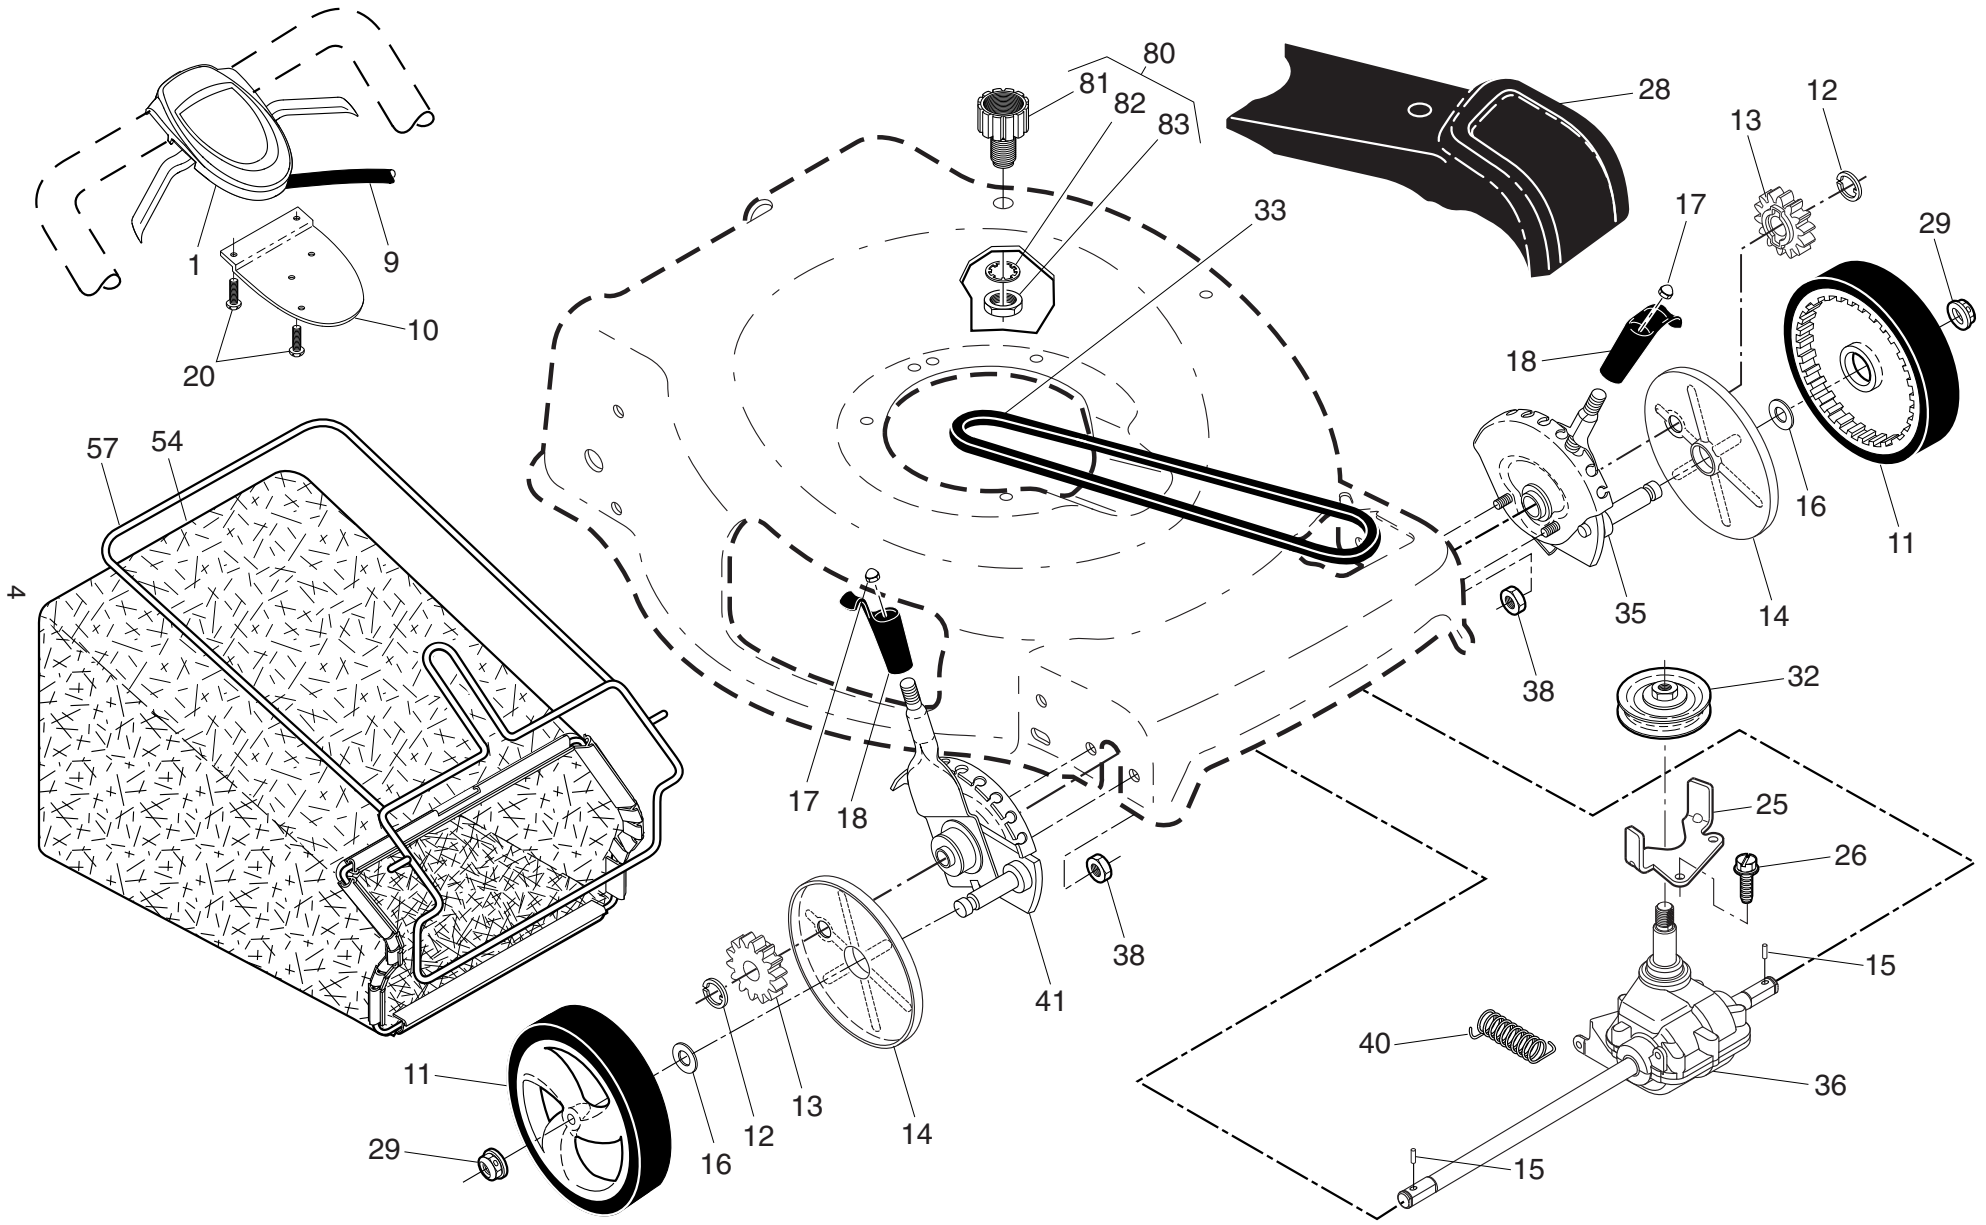

JONSERED ROTARY LAWN MOWER - MODEL NUMBER LM 2156CMDA (MFG. ID. NUMBER 96141022307)

JONSERED ROTARY LAWN MOWER - MODEL NUMBER LM 2156CMDA (MFG. ID. NUMBER 96141022307)

KEY NO.	PART NO.	DESCRIPTION
1	579 70 89-09	Drive Control Assembly (Includes Cable)
9	532 43 16-49	Cable, Drive Control
10	532 43 27-90	Bracket, Drive Control
11	532 40 25-67	Wheel & Tire Assembly, Front
12	812 00 00-58	E-Ring
13	532 40 38-49	Pinion
14	581 84 04-01	Dust Cover
15	532 40 48-45	Pawl, Drive
16	532 06 77-25	Washer, Flat 3/8
17	532 41 38-08	Nut, Push
18	532 43 18-95	Selector Knob
20	532 18 16-98	Screw
25	532 43 17-11	Belt Keeper
26	532 16 34-09	Screw, Hi-Lo Thread #12 x 5/8
28	532 43 26-75	Drive Cover Assembly (Includes Mounting Screw and Pushnut)

KEY NO.	PART NO.	DESCRIPTION
29	532 40 91-48	Locknut, Hex
32	532 44 32-62	Drive Pulley
33	532 42 66-09	V-Belt
35	532 43 11-24	Kit, Wheel Adjuster, Front, LH (Includes Black Knob and Pushnut)
36	532 42 47-41	Gear Case Assembly, Complete
38	532 19 17-30	Locknut, Hex 1/4-20
40	532 40 65-58	Spring
41	532 43 11-21	Kit, Wheel Adjuster, Front, RH (Includes Black Knob and Pushnut)
54	580 94 73-02	Grassbag
57	585 05 47-02	Frame, Grassbag
80	532 43 84-89	Water Washout Assembly
81	532 43 49-94	Fitting, Water Washout
82	532 41 55-85	Washer, Lock, Internal Tooth
83	532 41 55-86	Locknut, Hex, with O-Ring

NOTE: All component dimensions given in U.S. inches. 1 inch = 25.4 mm

IMPORTANT: Use only Original Equipment Manufacturer (O.E.M.) replacement parts. Failure to do so could be hazardous, damage your lawn mower and void your warranty.