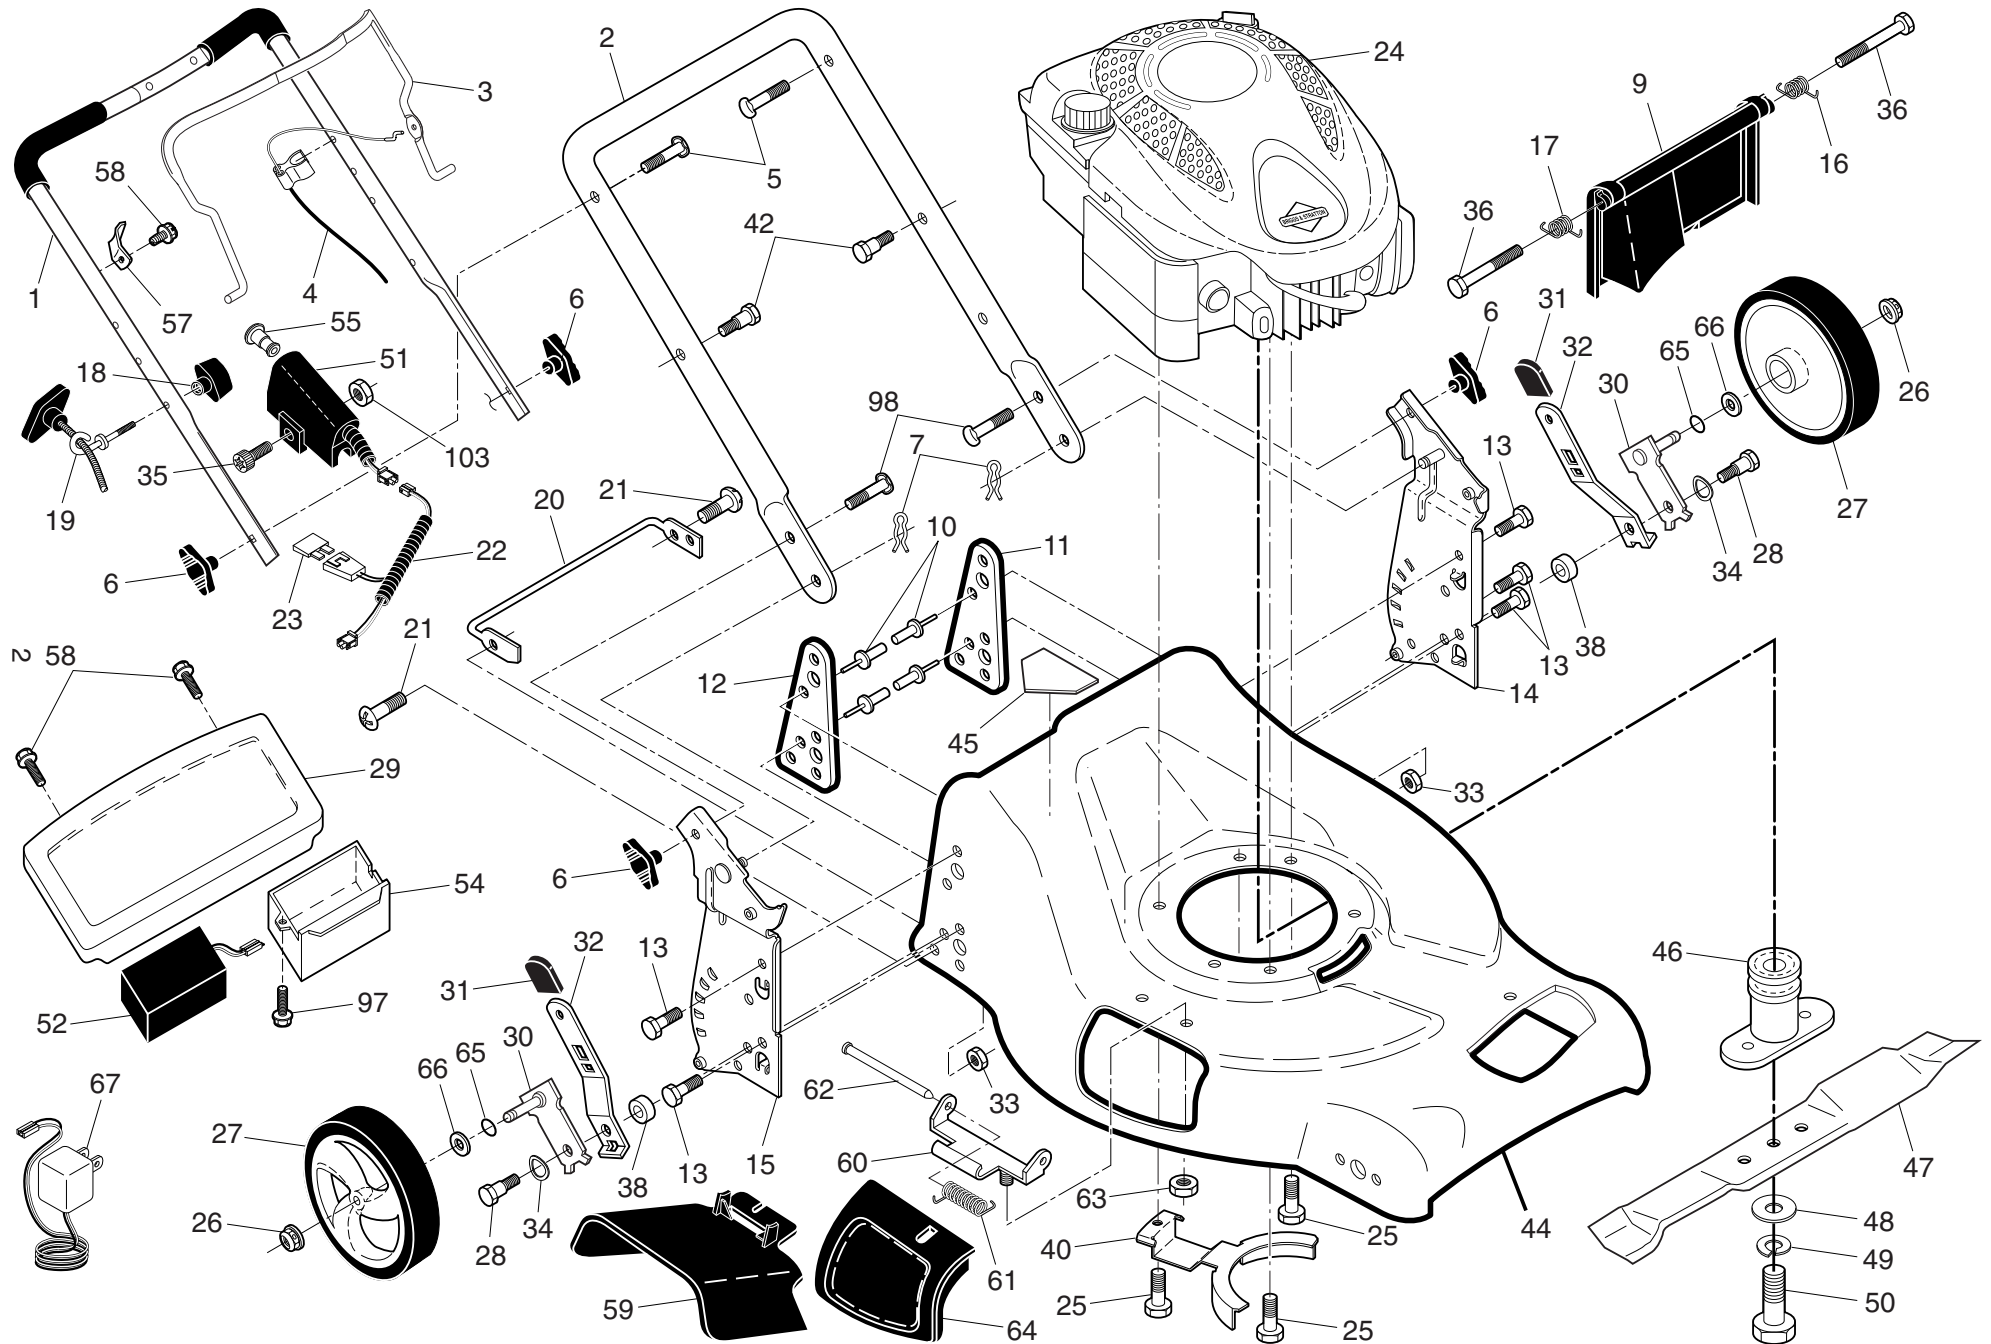

JONSERED ROTARY LAWN MOWER - MODEL NUMBER LM 2153CMDAE (MFG. ID. NUMBER 96141028901)

JONSERED ROTARY LAWN MOWER - MODEL NUMBER LM 2153CMDAE (MFG. ID. NUMBER 96141028901)

KEY NO.	PART NO.	DESCRIPTION	KEY NO.	PART NO.	DESCRIPTION
1	580 63 87-14	Upper Handle Assembly (Includes Foam Grip)	36	532 18 41-93	Bolt
2	532 43 45-39	Lower Handle	38	532 40 16-29	Spacer
3	532 42 65-05	Control Bar	40	532 43 50-59	Belt Keeper
4	532 41 53-50	Cable, Engine Zone Control	42	532 17 55-51	Bolt, Shoulder
5	532 19 15-74	Handle Bolt	44	532 43 90-57	Kit, Lawn Mower Housing (Includes Key Numbers 10, 11, 12 and 45)
6	532 19 19-38	Handle Knob	45	532 18 21-66	Danger Decal
7	532 05 17-93	Hairpin Cotter	46	532 43 22-79	Blade Adapter / Pulley
9	532 40 69-85	Rear Door Assembly	47	532 19 93-77	Blade, 21"
10	532 12 84-15	Pop Rivet	48	532 85 10-74	Hardened Washer
11	532 41 05-40	Support Bracket, LH	49	532 85 02-63	Helical Washer 3/8-24 x 1-3/8 Grade 8
12	532 41 05-42	Support Bracket, RH	50	532 85 10-84	Hex Head Machine Screw 3/8-24 x 1-3/8 Grade 8
13	817 06 04-10	Screw 1/4-20 x 5/8	51	580 91 55-01	Electric Start Assembly (Includes Switch Housing, Switch and Wiring Harness)
14	532 43 45-63	Handle Bracket Assembly, LH	52	532 18 95-89	Battery
15	532 43 45-62	Handle Bracket Assembly, RH	54	532 18 62-37	Box, Battery
16	532 40 54-17	Spring, Rear Door, LH	55	580 91 52-01	Button, Start
17	532 40 54-18	Spring, Rear Door, RH	57	532 43 00-34	Bracket, Upstop
18	581 91 26-01	T-Knob	58	532 17 88-48	Screw, Hex Washer Head #10-16 x 5/8
19	581 90 21-01	Rope Guide	59	532 17 50-71	Discharge Deflector
20	532 43 61-19	Foot Guard	60	532 17 57-35	Hinge Bracket
21	817 49 04-16	Hinge Screw 1/4-20 x 1-1/4	61	532 19 30-00	Hinge Spring
22	580 80 59-01	Wiring Harness	62	532 17 56-50	Hinge Rod
23	532 42 59-37	Fuse	63	873 80 04-00	Nut, Hex
24	---	Engine, Briggs & Stratton, Model Number 124T05-0311-H1 (order parts from B&S)	64	532 17 50-66	Mulcher Door
25	532 15 04-06	Screw, Hex Head, Threaded, Rolled 3/8-16 x 1-1/8	65	532 19 74-80	O-Ring
26	532 40 91-48	Hex Flange Nut	66	532 08 83-48	Washer, Flat
27	532 40 25-66	Wheel & Tire Assembly	67	581 82 65-01	Charger, Battery
28	532 40 16-38	Shoulder Bolt 5/16-18 x .33	97	817 41 13-08	Screw
29	532 41 11-90	Trimplate Assembly	98	872 25 05-01	Bolt
30	532 41 21-74	Axle Arm Assembly, Rear	103	532 44 66-95	Nut, Hex
31	532 70 10-37	Selector Knob	--	581 00 67-01	Bag of Parts (Includes Key Numbers 6 and 98)
32	532 41 08-88	Selector Spring	--	532 18 21-91	Warning Decal (not shown)
33	532 15 53-77	Nut, Hex	--	115 62 43-20	Operator's Manual, European
34	532 40 16-30	Washer, Curved, Cylindrical	--	115 62 43-10	Operator's Manual, Scandinavian
35	532 44 66-94	Screw	--	115 62 43-50	Operator's Manual, East Bloc
			--	115 62 43-40	Operator's Manual, Baltic

NOTE: All component dimensions given in U.S. inches. 1 inch = 25.4 mm. **IMPORTANT:** Use only Original Equipment Manufacturer (O.E.M.) replacement parts. Failure to do so could be hazardous, damage your lawn mower and void your warranty.