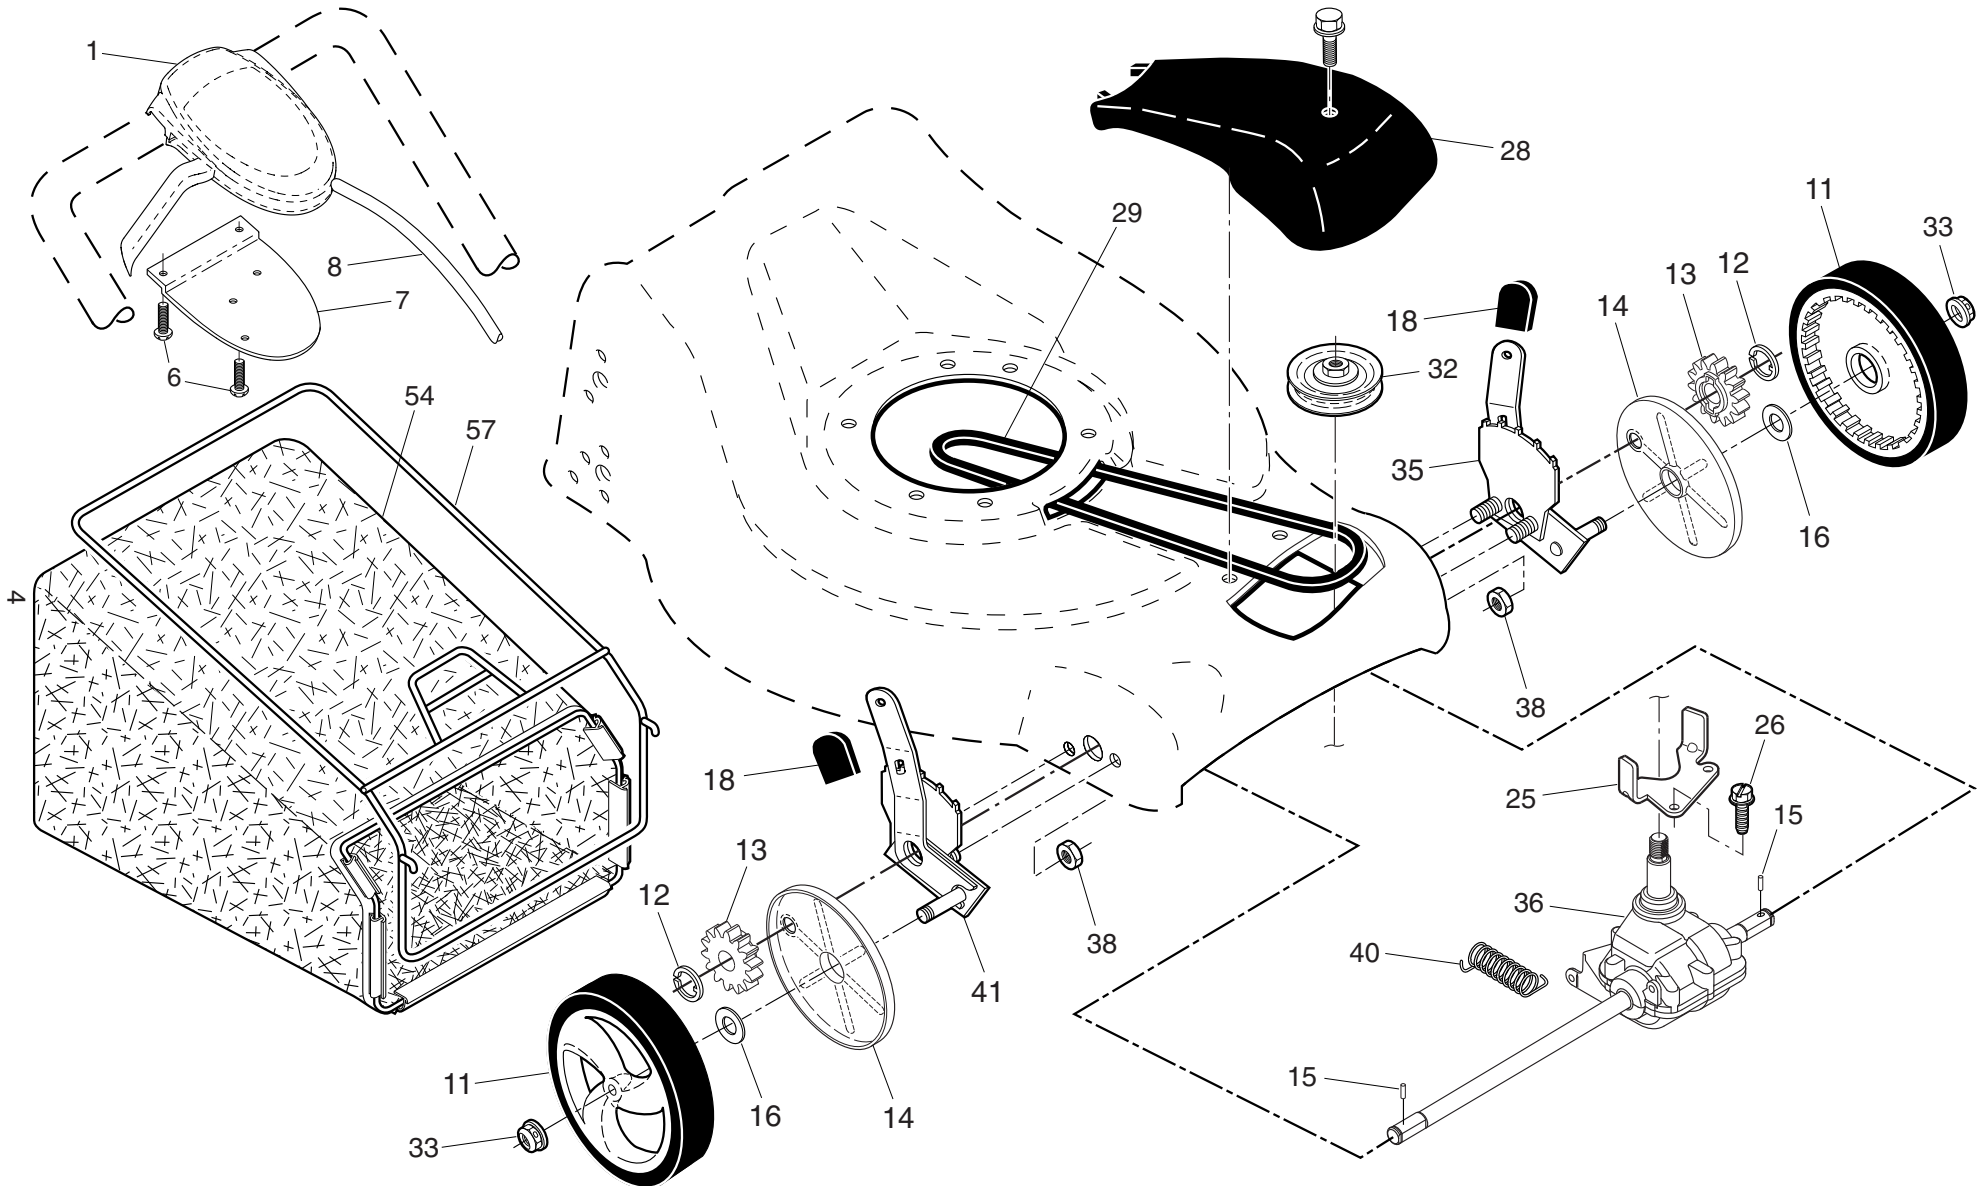

JONSERED ROTARY LAWN MOWER - MODEL NUMBER LM 2153CMDAE (MFG. ID. NUMBER 96141028901)

JONSERED ROTARY LAWN MOWER - MODEL NUMBER LM 2153CMDAE (MFG. ID. NUMBER 96141028901)

KEY NO.	PART NO.	DESCRIPTION	KEY NO.	PART NO.	DESCRIPTION
1	532 42 52-16	Drive Control Assembly (Includes Cable)	28	532 43 26-63	Drive Cover Assembly (Includes Mounting Screw and Pushnut)
6	532 18 16-98	Screw #8 x .62	29	532 19 41-49	V-Belt
7	532 40 07-23	Mounting Bracket, Drive Control	32	532 44 32-62	Pulley, Drive
8	532 40 62-59	Cable, Drive Control	33	532 40 91-48	Locknut, Hex
11	532 40 25-67	Wheel & Tire Assembly	35	532 43 84-85	Kit, Wheel Adjuster, LH (Includes Knob and Bearing)
12	812 00 00-58	E-Ring	36	532 40 48-33	Gear Case Assembly, Complete
13	532 40 38-49	Pinion	38	873 80 04-00	Locknut, Hex 1/4-20
14	581 84 04-01	Dust Cover	40	532 40 65-58	Spring
15	532 40 48-45	Pawl, Drive	41	532 43 84-86	Kit, Wheel Adjuster, RH (Includes Knob and Bearing)
16	532 06 77-25	Washer 1/2 x 1-1/2 x .134	54	580 95 34-02	Grassbag Assembly
18	532 70 10-37	Selector Knob	57	532 41 19-50	Frame, Grassbag
25	532 43 17-11	Belt Keeper			
26	532 16 34-09	Screw, Hi-Lo Thread #12-16 x 5/8			

NOTE: All component dimensions given in U.S. inches. 1 inch = 25.4 mm. **IMPORTANT:** Use only Original Equipment Manufacturer (O.E.M.) replacement parts. Failure to do so could be hazardous, damage your lawn mower and void your warranty.