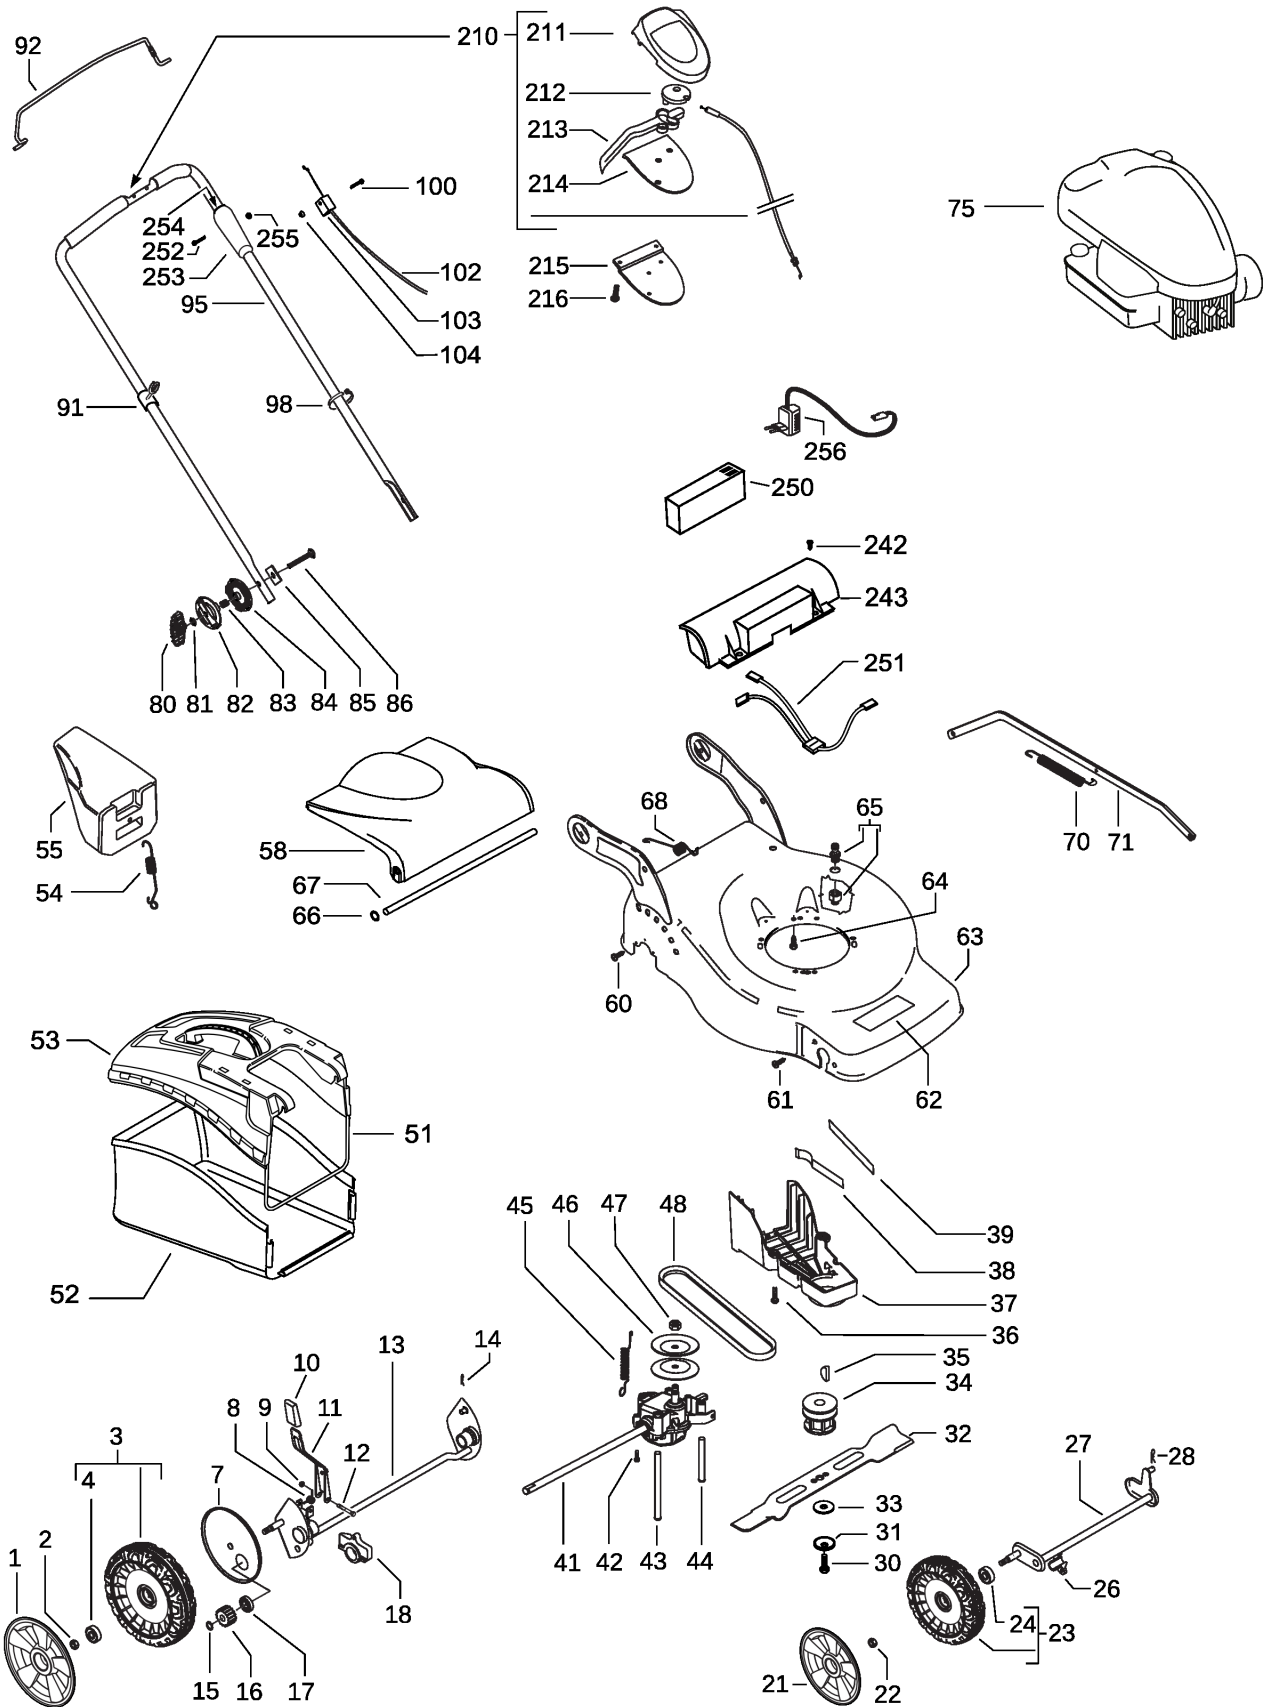

Item	PN	Description	Qty
1	544 44 61-01	wheel cover Ø210	2
2	504 85 78-01	nut M8, self locking, flanged	2
3	544 91 69-01	wheel assy Ø210	2
4	531 20 87-78	ball bearing	4
7	504 82 73-01	dust shield Ø210	2
8	583 95 13-02	spring, wheel regulator lever	1
9	531 20 84-92	nut M5, self locking	1
10	574 61 05-01	handle, wheel regulator	1
11	581 17 86-01	wheel regulator lever	1
12	538 23 58-07	screw M5x45	1
13	504 80 01-01	rear axle	1
14	531 20 66-53	cotter pin	1
15	531 20 87-72	seeger	2
16	544 34 23-01	gear	2
17	531 20 87-78	ball bearing	2
18	531 20 59-44	rear axle housing	2
21	544 44 59-01	wheel cover Ø190	1
22	504 85 78-01	nut M8, self locking, flanged	2
23	544 91 73-01	wheel assy Ø190	2
24	531 20 87-78	ball bearing	4
26	577 38 42-01	front axle housing	2
27	504 85 65-01	front axle	1
28	531 20 66-53	cotter pin	1
30	531 20 80-08	screw, 3/8"	1
31	531 20 72-37	spring washer	1
32	531 21 10-17	mulching blade	1
33	531 20 72-43	washer	1
34	581 84 30-01	blade support	1
35	505 29 09-01	key	1
36	531 20 78-56	screw 5x10	3
37	544 46 22-01	belt cover	1
38	504 04 61-01	belt guide	1
39	544 46 25-01	belt guide	1
41	544 34 32-03	gear box	1
42	510 03 75-01	screw 4x12, self threading	2
43	544 93 44-01	belt guide	1
44	544 93 43-01	belt guide	1
45	544 93 47-01	gear box spring	1
46	504 54 79-01	pulley plate	2
47	504 54 80-01	nut	2
48	504 03 48-01	belt Z28 10X710	1
51	574 86 94-01	sack frame	1
52	574 86 96-01	sack	1
53	574 61 03-01	hard top	1
54	522 85 77-01	spring, mulching plug	1
55	531 21 06-17	mulching plug	1

Item	PN	Description	Qty
58	574 61 02-01	safety flap	1
60	531 20 66-77	screw 4.8x19, self threading	2
61	525 43 31-01	screw 4.3x16, self threading	4
62	531 21 29-34	label, Jonsered	1
63	531 21 39-01	deck	1
64	531 21 28-51	screw 3/8" + split washer	3
65	531 20 58-48	snap on connector 1/2"	1
66	584 81 69-03	star lock washer	2
67	531 21 14-41	safety flap bar	1
68	531 21 18-40	spring	1
70	531 21 37-83	wheel regulation spring	1
71	580 96 33-01	wheel regulation bar	1
75	————	engine, Briggs & Stratton, model number 126T076695H1	1
80	531 20 58-40	handle	2
81	531 20 49-22	washer	2
82	531 21 14-74	locking disc, outer	2
83	531 21 14-76	spring	2
84	531 21 14-73	locking disc, inner	2
85	531 21 15-81	plate	2
86	531 21 14-80	screw M8x55	2
91	578 39 93-01	starter cable guide	1
92	544 46 38-02	brake lever	1
95	581 78 31-01	handle	1
98	531 20 55-81	binder	2
100	531 20 63-46	screw	1
102	531 21 35-22	brake cable	1
103	531 20 80-43	cable support	1
104	531 20 52-13	nut	1
210	544 93 29-01	EZ control assy	1
211	532 18 82-79	cover	1
212	532 18 73-53	pulley	1
213	532 19 02-83	lever	1
214	532 18 82-78	plate	1
215	532 18 70-97	holder	1
216	532 18 16-98	screw	5
242	576 04 74-01	screw M5x16	2
243	580 70 50-01	grass seal	1
250	580 74 75-01	battery	1
251	581 64 66-02	wires assy	1
252	544 21 84-40	screw	1
253	580 60 92-01	electric start	1
254	580 91 52-01	push button	1
255	732 21 16-01	nut	1
256	532 19 24-36	battery charger	1