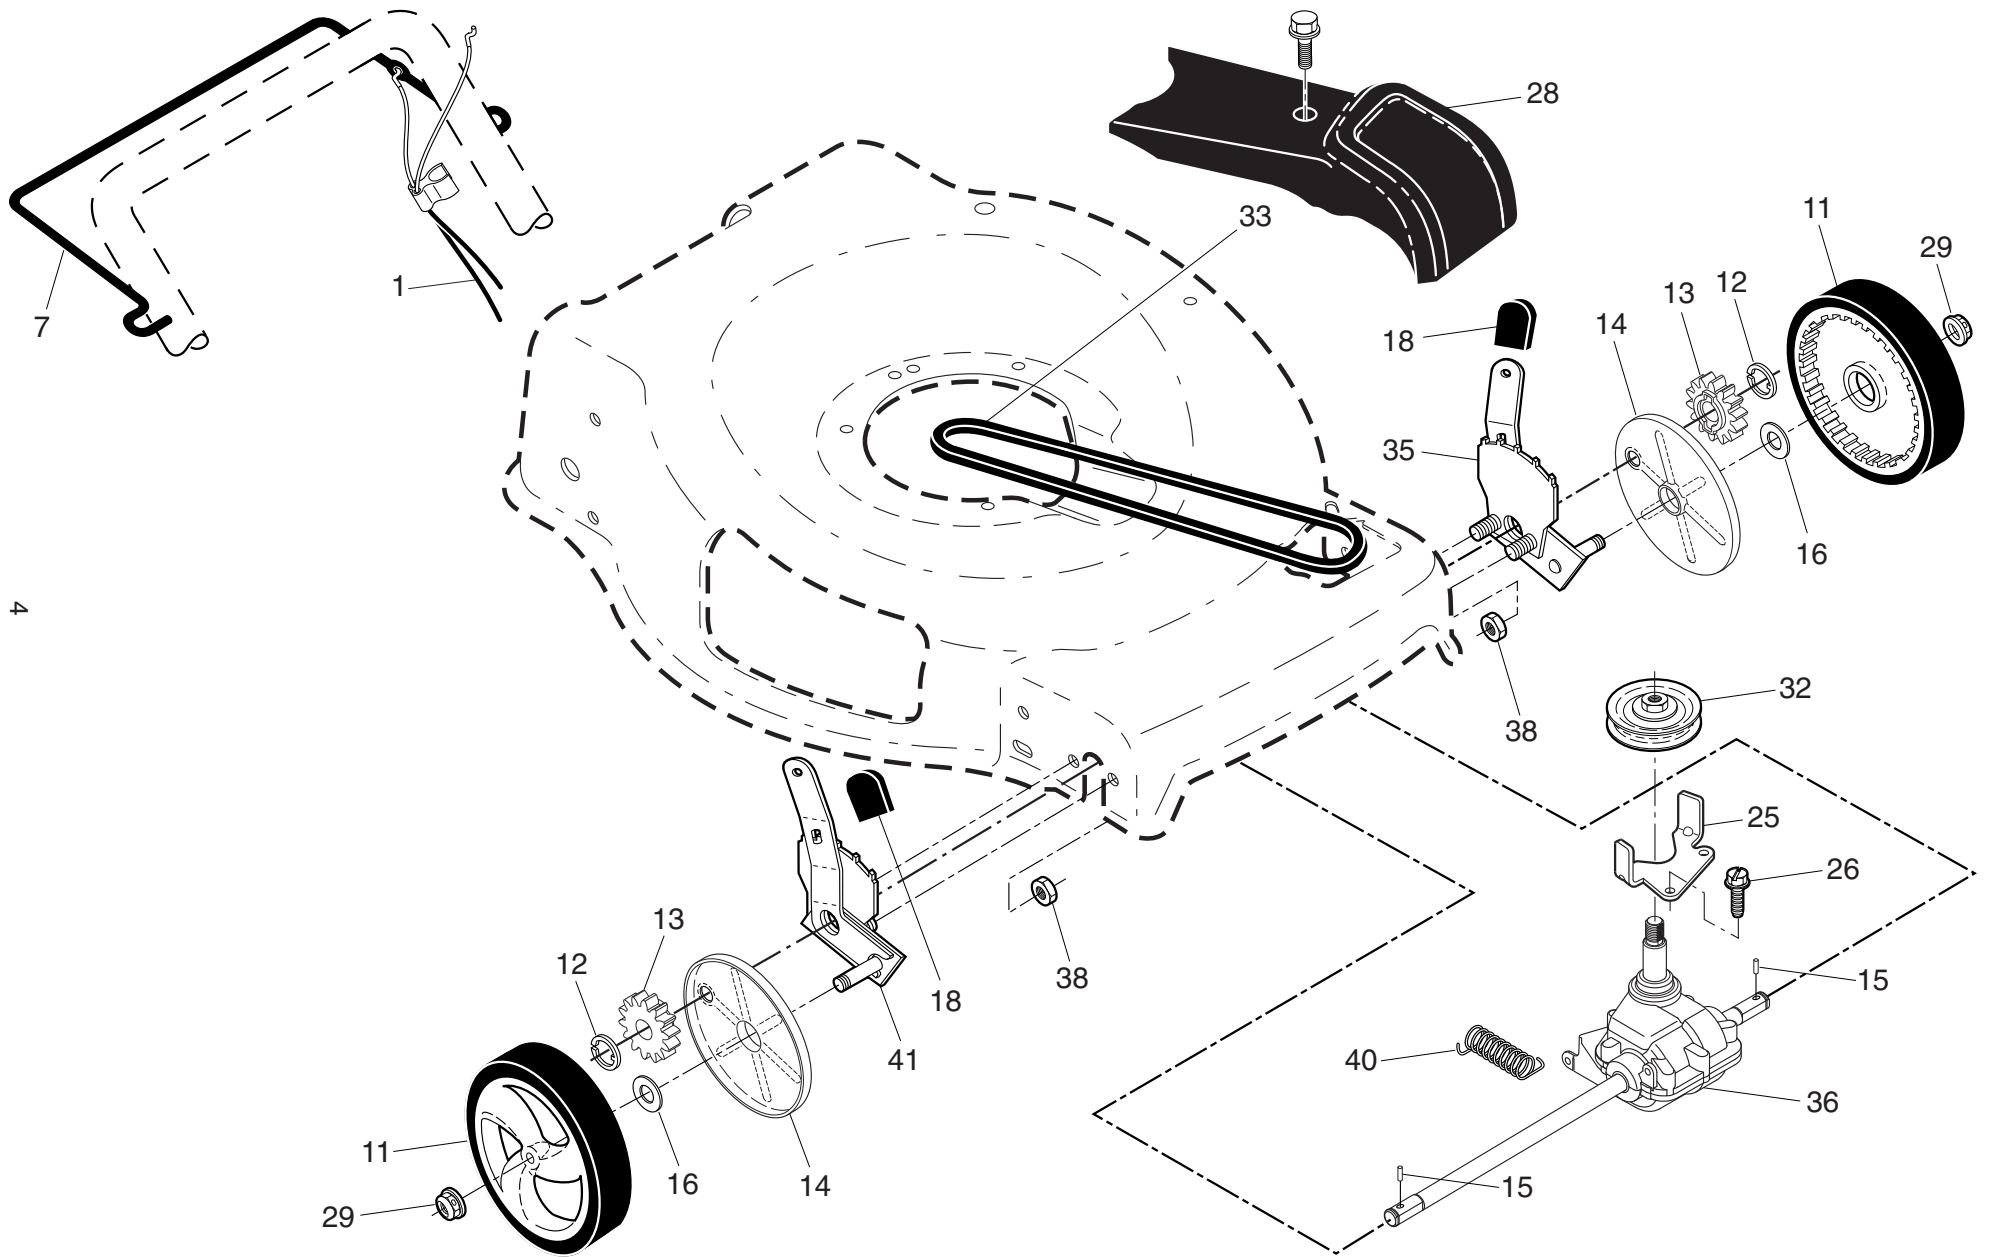

JONSERED ROTARY LAWN MOWER - MODEL NUMBER LM 2155MD (MFG. ID. NUMBER 96121001906)

JONSERED ROTARY LAWN MOWER - MODEL NUMBER LM 2155MD (MFG. ID. NUMBER 96121001906)

KEY NO.	PART NO.	DESCRIPTION	KEY NO.	PART NO.	DESCRIPTION
1	585 04 07-01	Cable, Drive Control	28	532 43 26-75	Drive Cover Assembly (Includes Mounting Screw and Pushnut)
7	585 12 31-02	Control Bar, Drive	29	532 40 91-48	Locknut, Hex
11	532 40 25-67	Wheel & Tire Assembly, Front	32	532 44 32-62	Drive Pulley
12	812 00 00-58	E-Ring	33	532 19 68-53	V-Belt
13	532 40 38-49	Pinion	35	581 49 79-07	Wheel Adjuster, Front, LH (Includes Bearing)
14	581 84 04-01	Dust Cover	36	532 42 47-41	Gear Case Assembly, Complete
15	532 40 48-45	Pawl, Drive	38	532 43 81-30	Locknut, Hex 1/4-20
16	532 06 77-25	Washer, Flat 3/8	40	532 40 65-58	Spring
18	532 70 10-37	Selector Knob	41	581 49 79-08	Wheel Adjuster, Front, RH (Includes Bearing)
25	532 43 17-11	Belt Keeper			
26	532 16 34-09	Screw, Hi-Lo Thread #12 x 5/8			

NOTE: All component dimensions given in U.S. inches. 1 inch = 25.4 mm

IMPORTANT: Use only Original Equipment Manufacturer (O.E.M.) replacement parts. Failure to do so could be hazardous, damage your lawn mower and void your warranty.