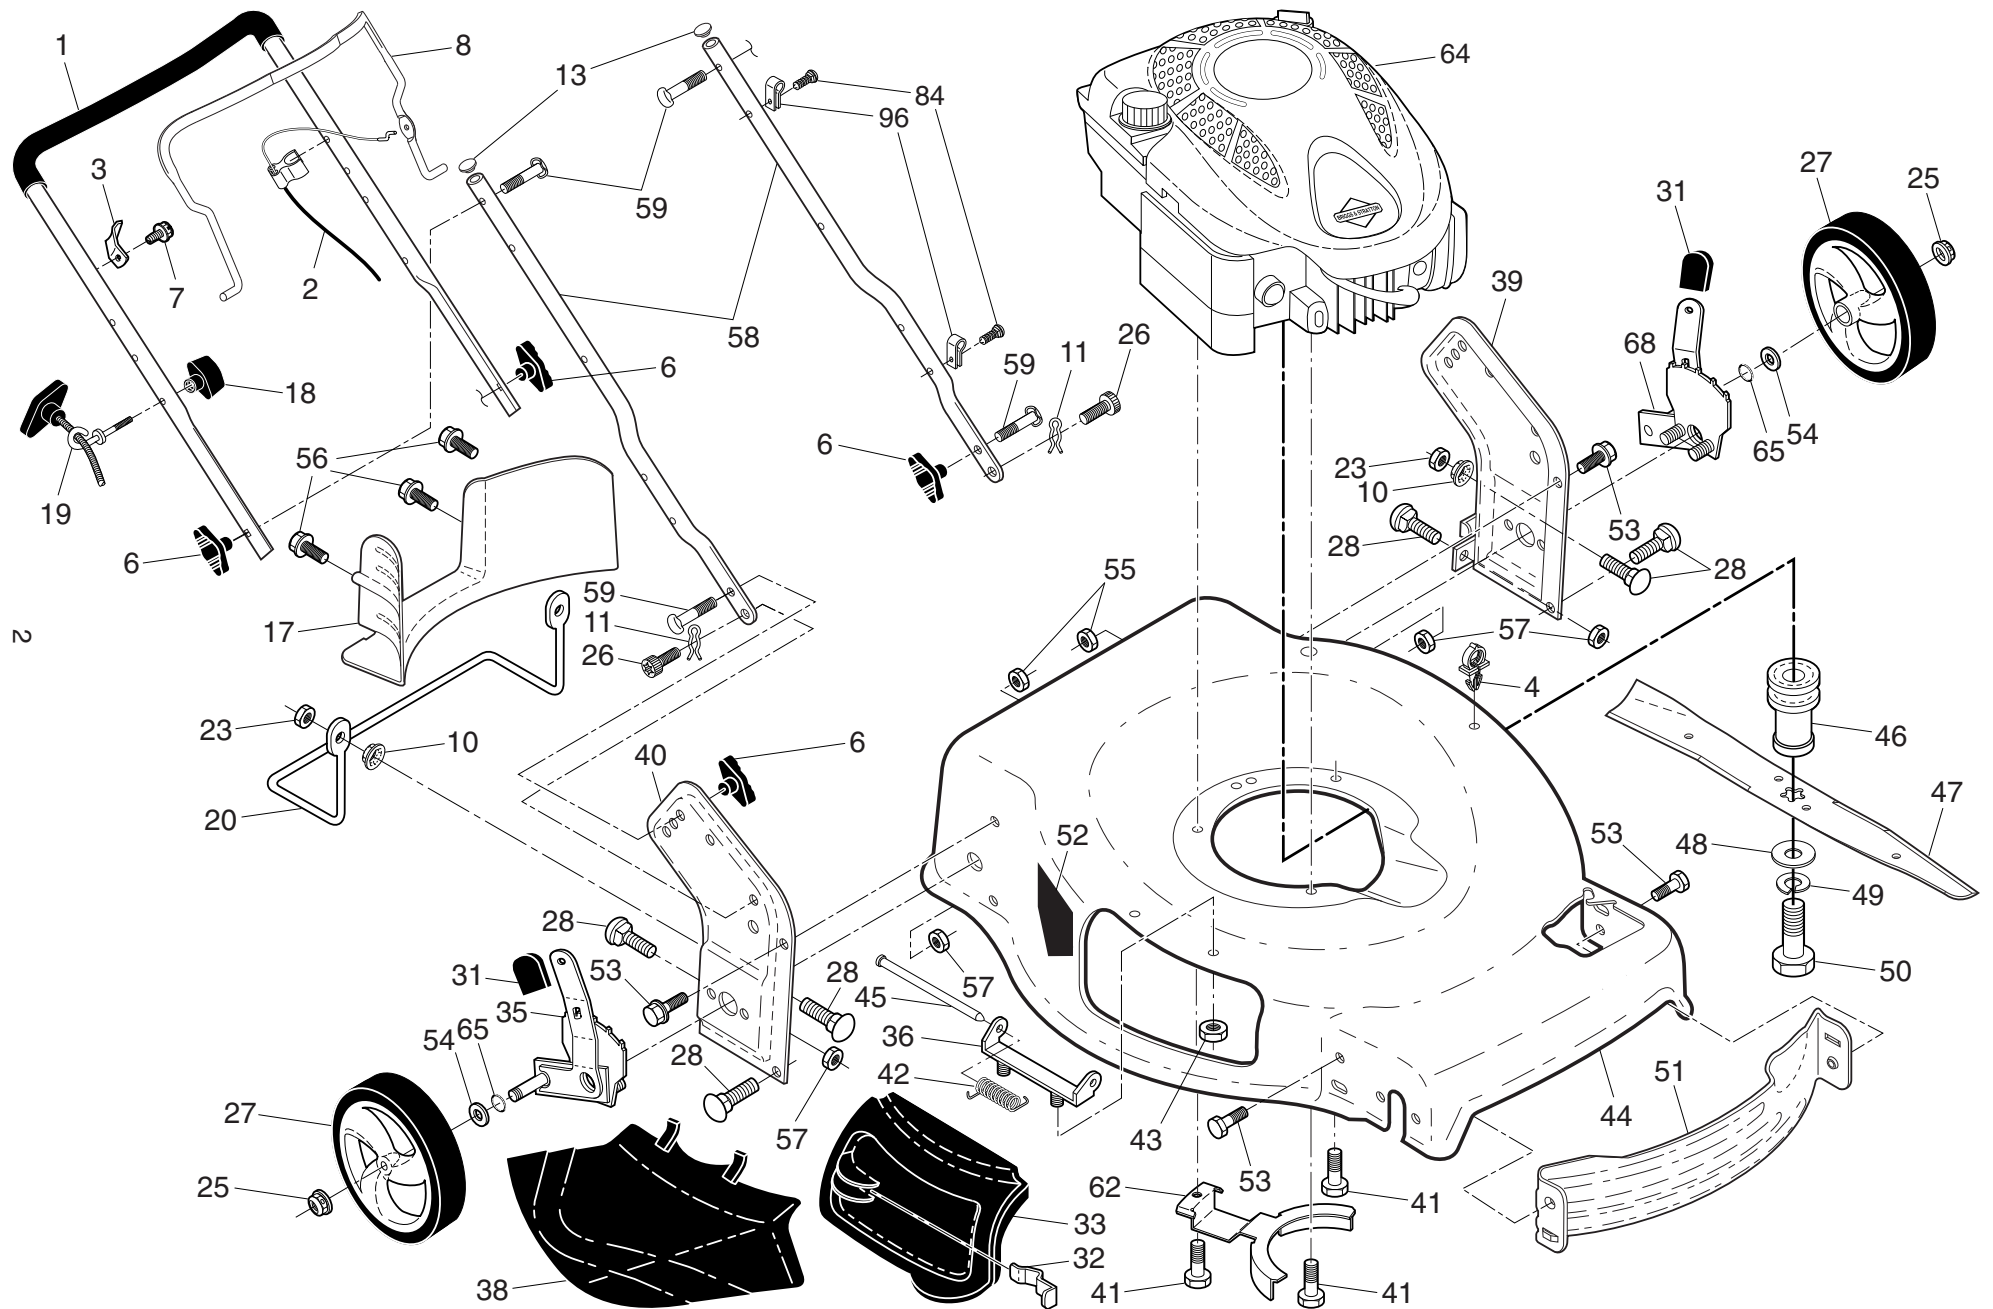

JONSERED ROTARY LAWN MOWER - MODEL NUMBER LM 2155MD (MFG. ID. NUMBER 96121001906)

JONSERED ROTARY LAWN MOWER - MODEL NUMBER LM 2155MD (MFG. ID. NUMBER 96121001906)

KEY NO.	PART NO.	DESCRIPTION	KEY NO.	PART NO.	DESCRIPTION
1	585 86 48-05	Upper Handle Assembly (Includes Foam Grip)	43	532 19 17-30	Nut, Hex, Nylock
2	532 42 40-33	Engine Zone Control Cable	44	581 80 17-01	Kit, Lawn Mower Housing
3	532 43 00-34	Bracket, Upstop	45	532 17 56-50	Rod, Hinge
4	532 14 50-06	Guide, Cable	46	581 47 33-01	Blade Adapter / Pulley
6	532 19 19-38	Handle Knob	47	580 24 40-01	Blade, 22"
7	532 17 88-48	Screw, Hex Washer Head #10-16 x 5/8	48	532 85 10-74	Washer, Hardened
8	532 42 65-05	Control Bar	49	532 85 02-63	Washer, Helical
10	532 42 30-63	Palnut	50	532 85 10-84	Screw, Machine, Hex Head 3/8-24 x 1-3/8 Grade 8
11	532 42 55-75	Hairpin	51	532 43 05-99	Front Baffle
13	532 43 75-16	Plug, Lower Handle Bar	52	532 18 21-66	Decal, Danger
17	532 42 73-07	Rear Baffle	53	817 00 05-10	Screw, Hex Head 5/16
18	581 91 26-01	T-Knob	54	532 08 83-48	Washer, Flat
19	581 90 21-01	Rope Guide	55	532 19 17-30	Nut, Hex, Flanged 1/4-20
20	532 42 24-67	Footguard	56	817 41 13-12	Screw, Hex Washer Head #13 x 3/4
23	873 97 05-00	Nut, Hex	57	532 15 53-77	Locknut, Hex 5/16-18
25	532 40 91-48	Nut, Hex, Flanged	58	585 90 82-02	Bar, Lower Handle
26	532 41 99-45	Screw	59	532 19 15-74	Handle Bolt
27	532 41 13-24	Wheel & Tire Assembly, Rear	62	532 43 50-59	Belt Retainer
28	586 21 25-01	Bolt, Carriage 5/16-18 x 5/8	64	- - -	Engine, Briggs & Stratton, Model Number 124T02-0310-H1 (Order parts from Briggs & Stratton)
31	532 70 10-37	Selector Knob	65	532 19 74-80	O-Ring
32	532 44 11-92	Latch, Mulcher Door	68	532 43 11-38	Wheel Adjuster Assembly, LH
33	532 43 26-42	Mulcher Door	84	532 42 81-24	Fastener, Push
35	532 43 11-39	Wheel Adjuster Assembly, RH	96	532 19 79-91	Clip, Cable
36	532 17 57-35	Hinge Bracket Assembly	--	532 42 38-49	Bag of Parts (Includes Key Numbers 6 and 59)
38	532 42 61-29	Discharge Deflector	--	115 62 41-20	Operator's Manual, European
39	585 90 07-02	Handle Bracket, LH	--	115 62 41-10	Operator's Manual, Scandinavian
40	585 90 08-02	Handle Bracket, RH	--	115 62 41-50	Operator's Manual, East Bloc
41	532 15 04-06	Screw, Dogpoint 3/8-16 x 1-1/8	--	115 62 41-40	Operator's Manual, Baltic
42	532 19 30-00	Spring, Torsion			

NOTE: All component dimensions given in U.S. inches. 1 inch = 25.4 mm

IMPORTANT: Use only Original Equipment Manufacturer (O.E.M.) replacement parts. Failure to do so could be hazardous, damage your lawn mower and void your warranty.