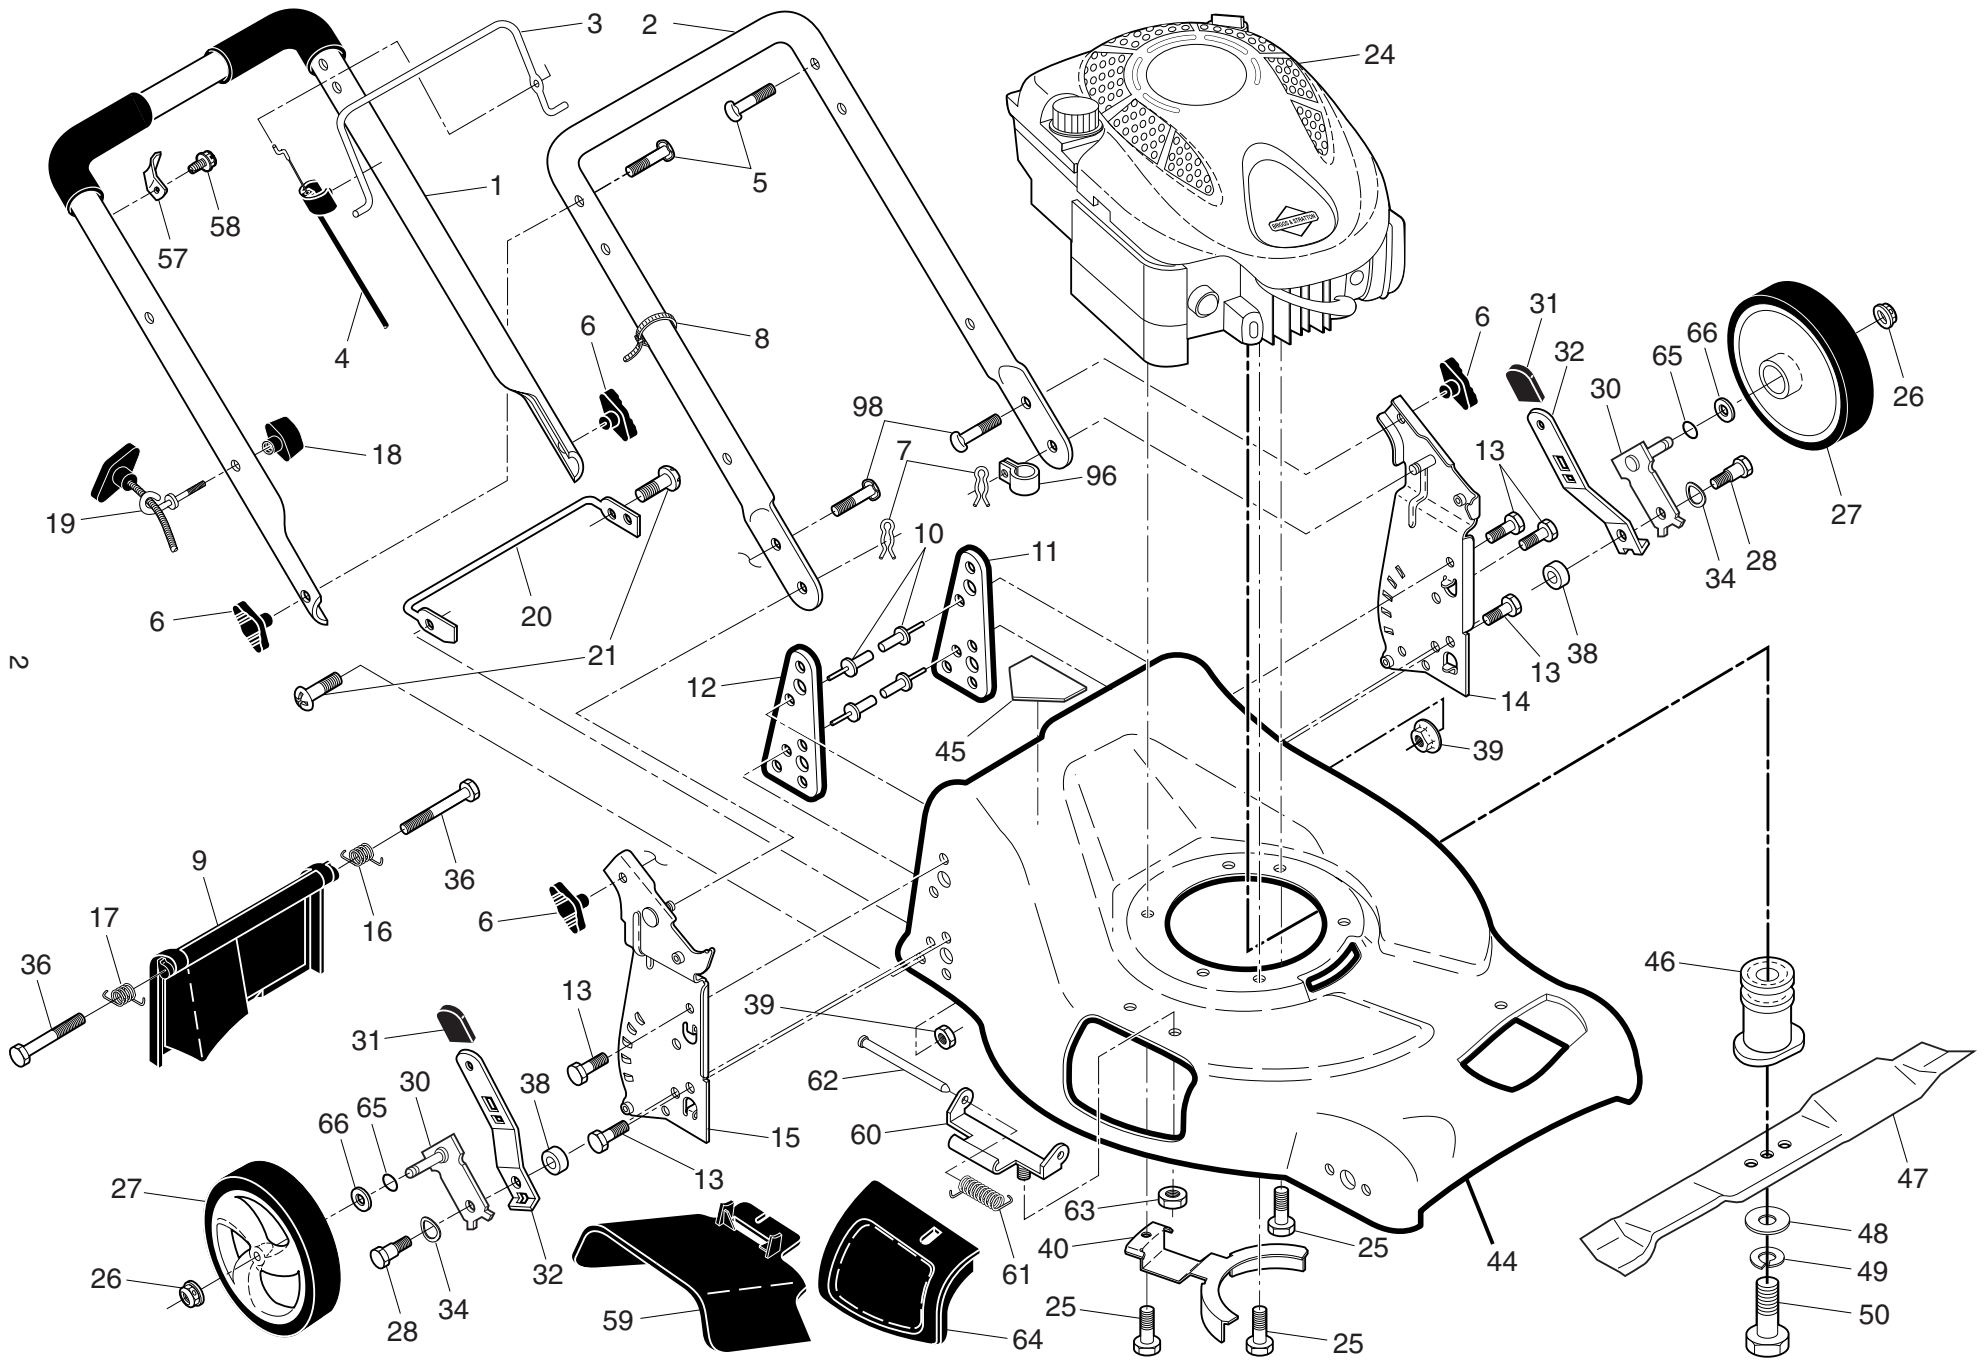

JONSERED ROTARY LAWN MOWER - MODEL NUMBER LM 2153CMDA (MFG. ID. NUMBER 96141028701)

JONSERED ROTARY LAWN MOWER - MODEL NUMBER LM 2153CMDA (MFG. ID. NUMBER 96141028701)

KEY NO.	PART NO.	DESCRIPTION	KEY NO.	PART NO.	DESCRIPTION
1	580 63 87-14	Upper Handle Assembly (Includes Foam Grip)	34	532 40 16-30	Washer, Curved, Cylindrical
2	532 43 45-14	Lower Handle	36	532 18 41-93	Bolt
3	532 42 65-05	Control Bar	38	532 40 16-29	Spacer
4	532 41 53-50	Engine Zone Control Cable	39	532 15 53-77	Nut, Hex, Flanged
5	532 19 15-74	Handle Bolt	40	532 43 50-59	Belt Keeper
6	532 19 19-38	Handle Knob	44	532 43 90-57	Kit, Lawn Mower Housing (Includes Key Numbers 10, 11, 12 and 45)
7	532 05 17-93	Hairpin Cotter	45	532 18 21-66	Danger Decal
8	532 06 64-26	Wire Tie	46	532 43 22-79	Blade Adapter / Pulley
9	532 40 69-85	Rear Door	47	532 19 93-77	Blade, 21"
10	532 12 84-15	Pop Rivet	48	532 85 10-74	Hardened Washer
11	532 41 05-40	Support Bracket, LH	49	532 85 02-63	Helical Washer 3/8-24 x 1-3/8 Grade 8
12	532 41 05-42	Support Bracket, RH	50	532 85 10-84	Screw, Machine, Hex Head, Grade 8 3/8-24 x 1-3/8
13	817 06 04-10	Screw 1/4-20 x 5/8	57	532 43 00-34	Upstop Bracket
14	532 43 45-63	Handle Bracket Assembly, LH	58	532 17 88-48	Screw, Hex Washer Head #10-16 x 5/8
15	532 43 45-62	Handle Bracket Assembly, RH	59	532 17 50-71	Discharge Deflector
16	532 40 54-17	Spring, Rear Door, LH	60	532 17 57-35	Hinge Bracket
17	532 40 54-18	Spring, Rear Door, RH	61	532 19 30-00	Spring, Hinge
18	581 91 26-01	T-Knob	62	532 17 56-50	Hinge Rod
19	581 90 21-01	Rope Guide	63	873 80 04-00	Nut, Hex
20	532 43 61-19	Foot Guard, C.E.	64	532 17 50-66	Mulcher Door
21	817 49 04-16	Screw, Tapping 1/4-20 x 1/2	65	532 19 74-80	O-Ring
24	- - -	Engine, Briggs, Model Number 124T02-0310-H1 (order parts from engine manufacturer)	66	532 08 83-48	Washer, Flat 1/2
25	532 15 04-06	Hex Head Thread Rolling Screw 3/8-16 x 1-1/8	96	532 19 79-91	Clip, Cable
26	532 40 91-48	Hex Flange Nut	98	586 21 25-01	Bolt
27	532 40 25-66	Wheel & Tire Assembly, Rear, 8"	--	532 18 21-91	Decal, Warning (not shown)
28	532 40 16-38	Shoulder Bolt 5/16-18 x .33	--	115 62 42-20	Operator's Manual, European
30	532 43 45-63	Axle Arm Assembly	--	115 62 42-10	Operator's Manual, Scandinavian
31	532 70 10-37	Selector Knob	--	115 62 42-50	Operator's Manual, E-Bloc
32	532 41 08-88	Selector Spring	--	115 62 42-40	Operator's Manual, Baltic

3

NOTE: All component dimensions given in U.S. inches. 1 inch = 25.4 mm. **IMPORTANT:** Use only Original Equipment Manufacturer (O.E.M.) replacement parts. Failure to do so could be hazardous, damage your lawn mower and void your warranty.