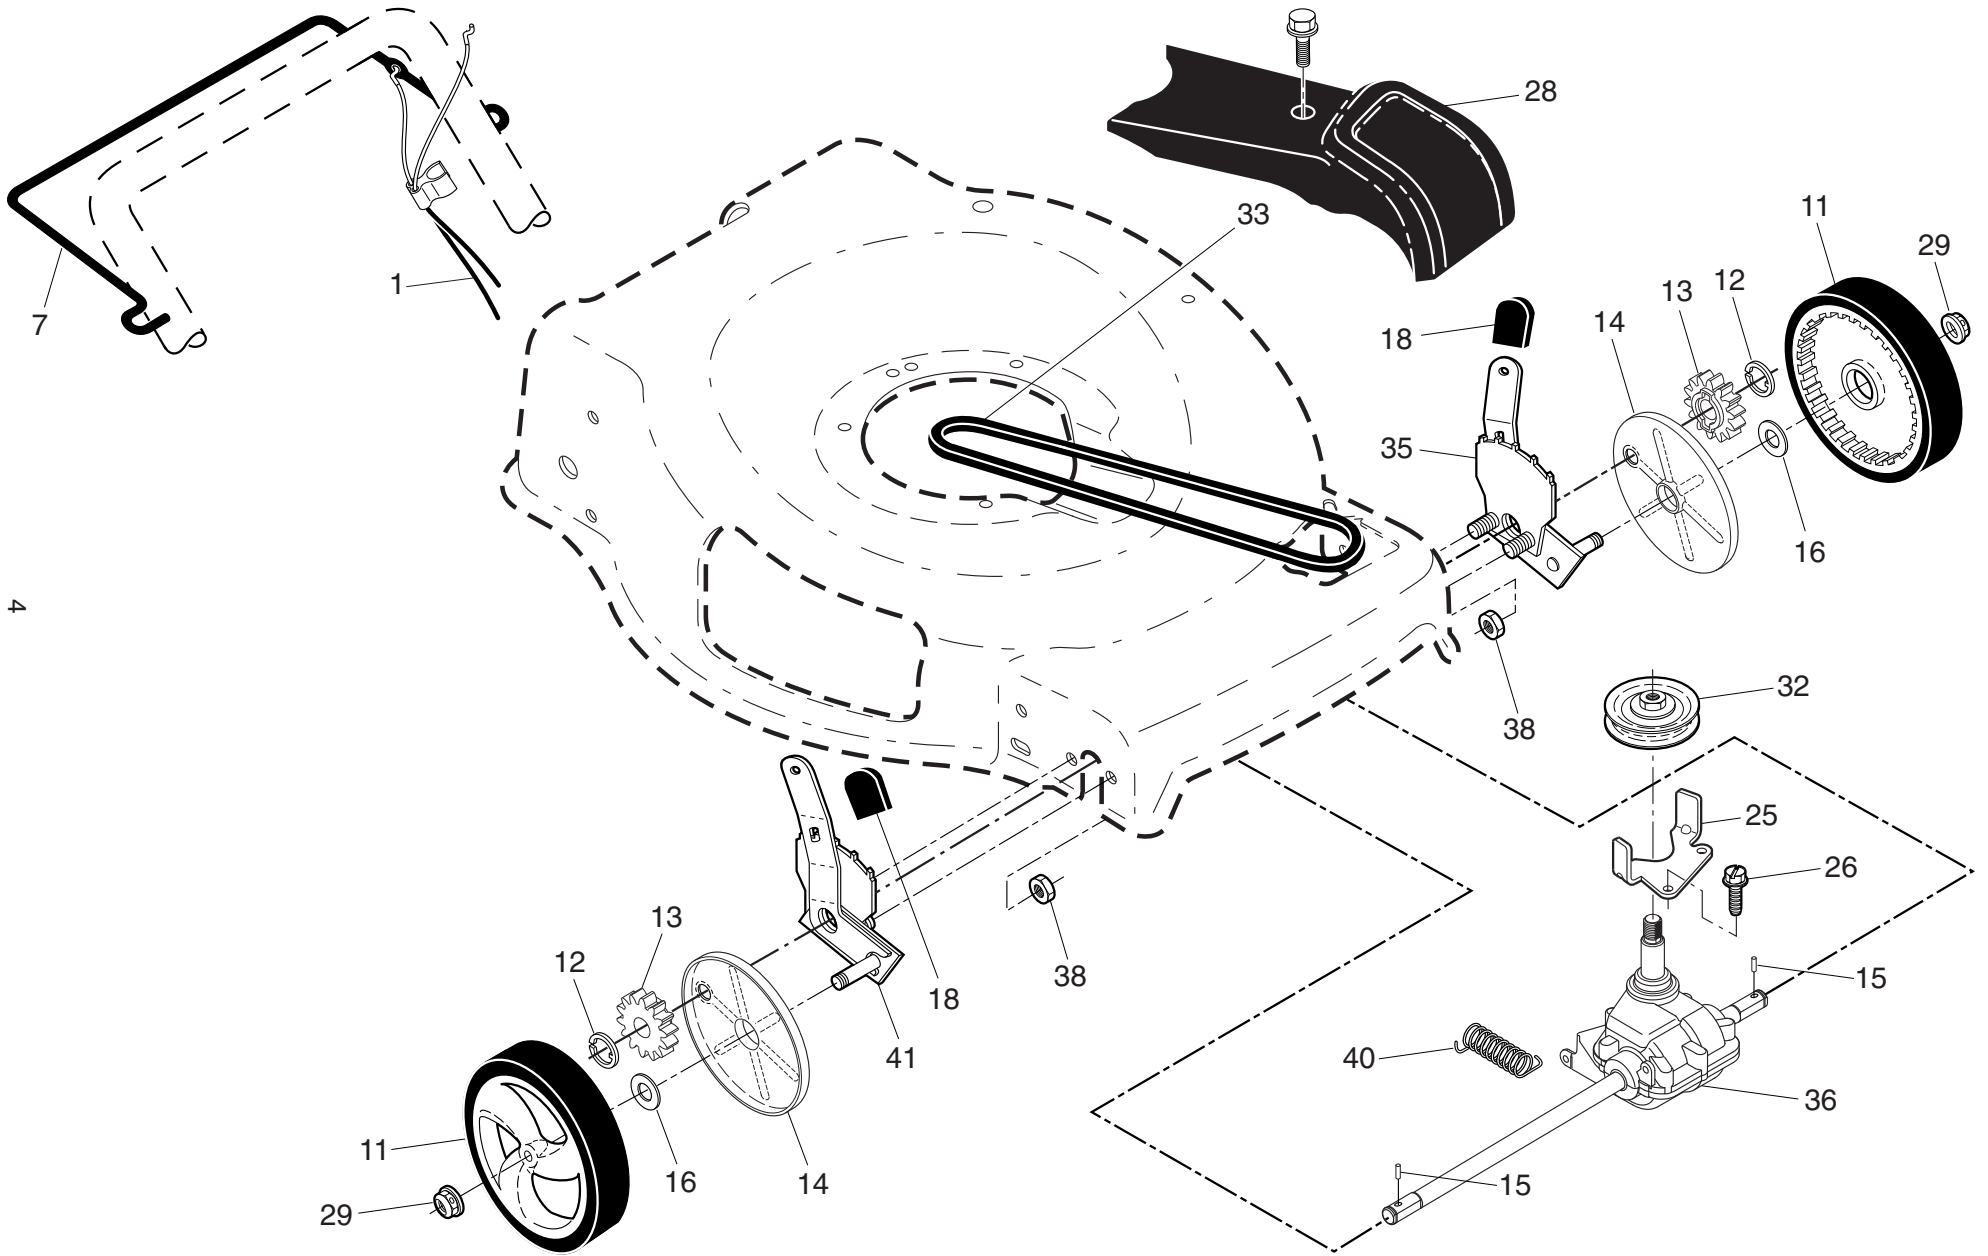

JONSERED ROTARY LAWN MOWER - - MODEL NUMBER LM 2155MD (MFG. ID. NUMBER 96121003600)

JONSERED ROTARY LAWN MOWER - - MODEL NUMBER LM 2155MD (MFG. ID. NUMBER 96121003600)

KEY NO.	PART NO.	DESCRIPTION	KEY NO.	PART NO.	DESCRIPTION
1	585 04 07-01	Cable, Drive Control	28	580 28 99-01	Drive Cover Assembly (Includes Mounting Screw and Pushnut)
7	585 12 31-02	Control Bar, Drive	29	532 40 91-48	Locknut, Hex
11	532 40 25-67	Wheel & Tire Assembly, Front	32	586 98 97-01	Drive Pulley
12	812 00 00-58	E-Ring	33	532 19 68-53	V-Belt
13	532 40 38-49	Pinion	35	581 49 79-07	Wheel Adjuster, Front, LH (Includes Bearing)
14	581 84 04-01	Dust Cover	36	532 42 47-41	Gear Case Assembly, Complete
15	532 40 48-45	Pawl, Drive	38	532 43 81-30	Locknut, Hex 1/4-20
16	532 06 77-25	Washer, Flat 3/8	40	532 40 65-58	Spring
18	532 70 10-37	Selector Knob	41	581 49 79-08	Wheel Adjuster, Front, RH (Includes Bearing)
25	532 43 17-11	Belt Keeper			
26	532 16 34-09	Screw, Hi-Lo Thread #12 x 5/8			

NOTE: All component dimensions given in U.S. inches. 1 inch = 25.4 mm

IMPORTANT: Use only Original Equipment Manufacturer (O.E.M.) replacement parts. Failure to do so could be hazardous, damage your lawn mower and void your warranty.