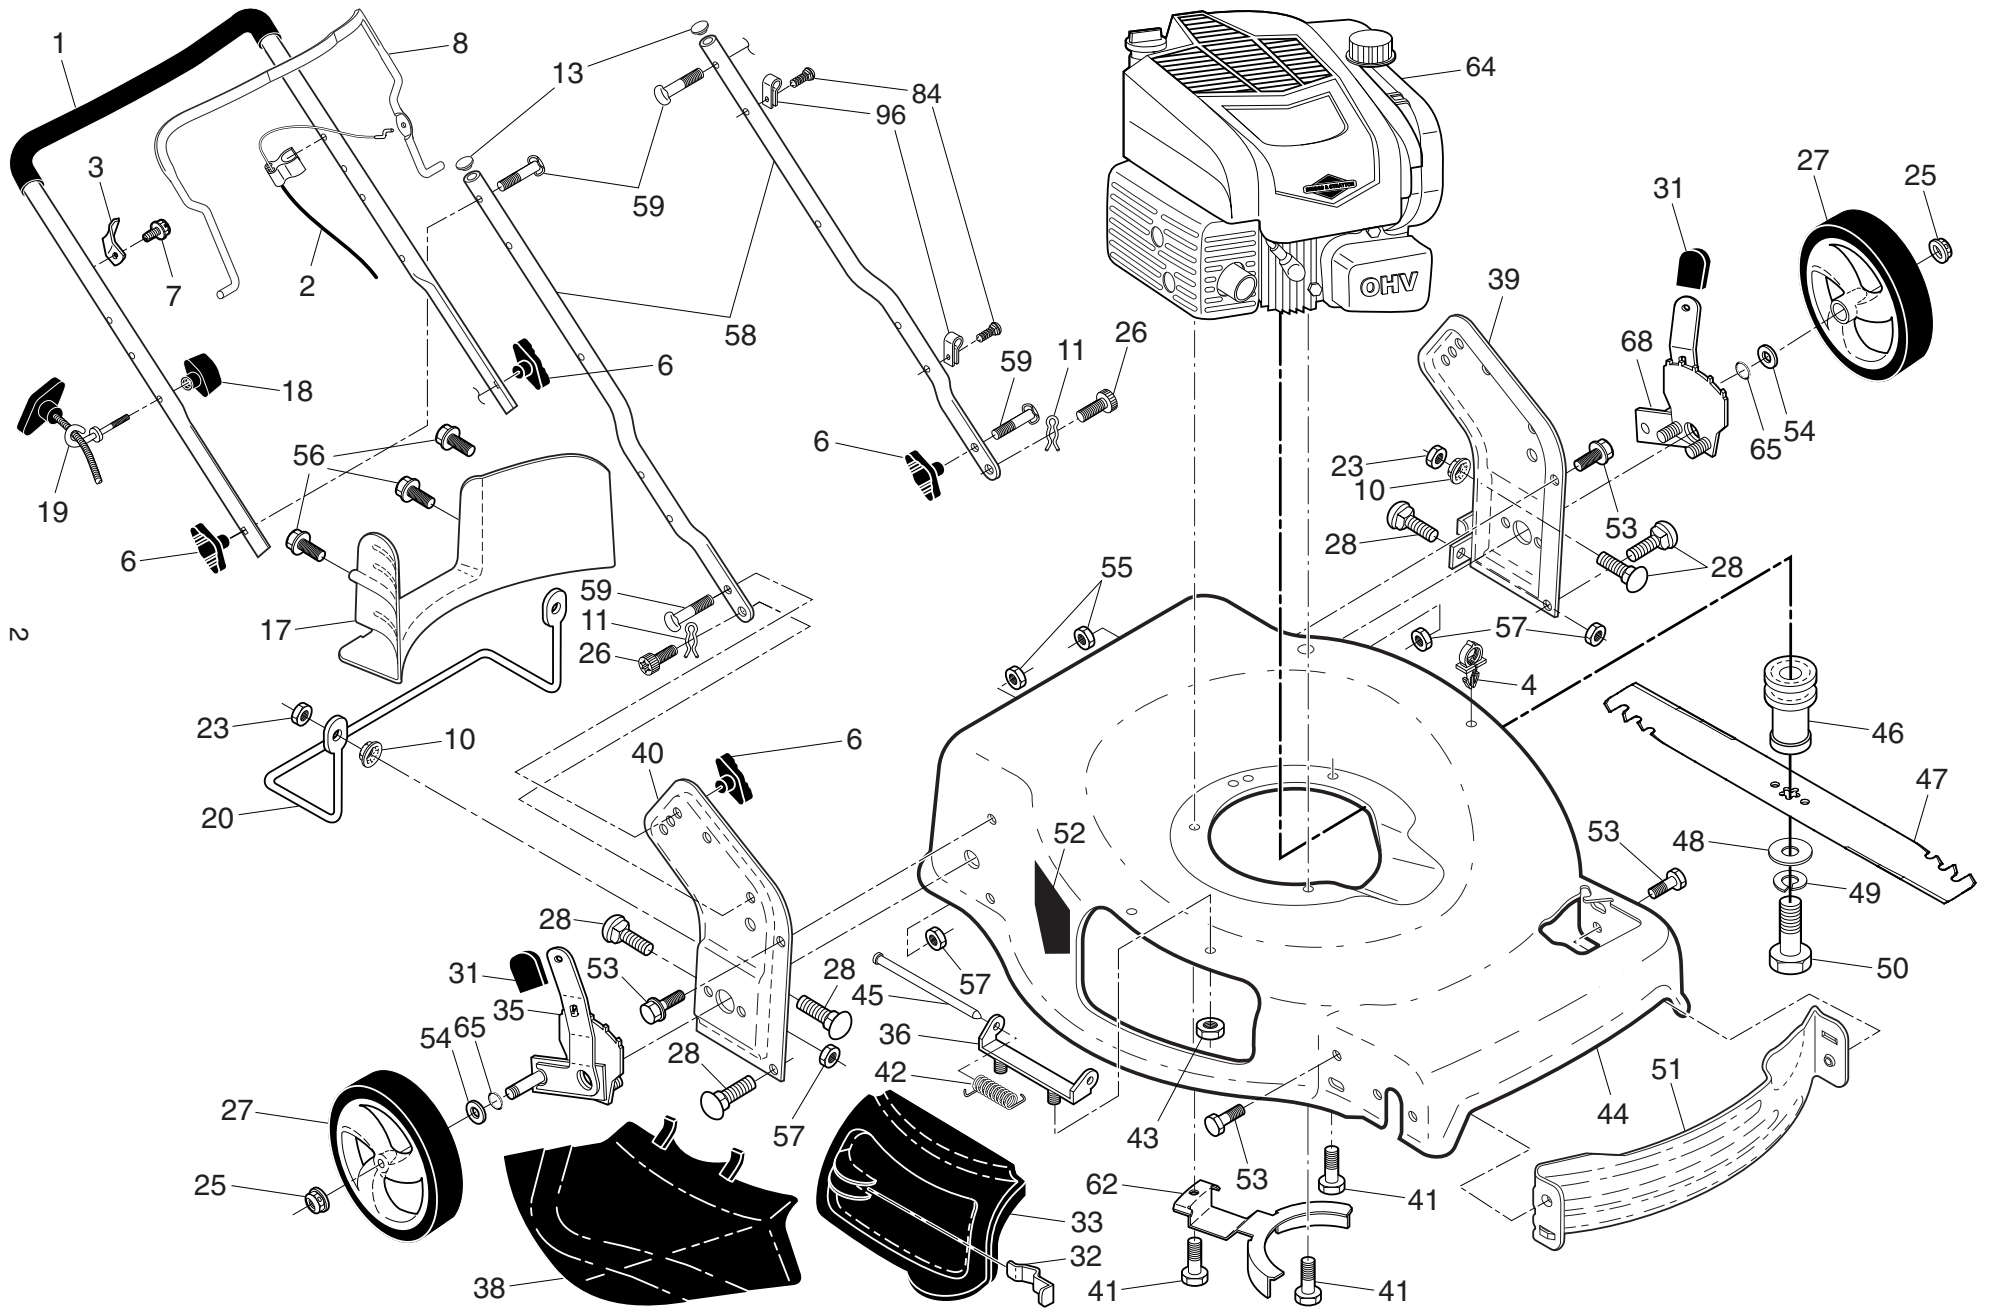

JONSERED ROTARY LAWN MOWER - - MODEL NUMBER LM 2155MD (MFG. ID. NUMBER 96121003600)

JONSERED ROTARY LAWN MOWER - - MODEL NUMBER LM 2155MD (MFG. ID. NUMBER 96121003600)

KEY NO.	PART NO.	DESCRIPTION	KEY NO.	PART NO.	DESCRIPTION
1	585 85 48-14	Upper Handle Assembly (Includes Foam Grip)	44	581 80 17-01	Kit, Lawn Mower Housing
2	532 42 40-33	Engine Zone Control Cable	45	532 17 56-50	Rod, Hinge
3	532 43 00-34	Bracket, Upstop	46	581 47 33-01	Blade Adapter / Pulley
4	532 14 50-06	Guide, Cable	47	580 24 40-01	Blade, 22"
6	532 19 19-38	Handle Knob	48	532 85 10-74	Washer, Hardened
7	532 17 88-48	Screw, Hex Washer Head #10-16 x 5/8	49	532 85 02-63	Washer, Helical
8	532 42 65-05	Control Bar	50	532 85 10-84	Screw, Machine, Hex Head 3/8-24 x 1-3/8 Grade 8
10	532 42 30-63	Palnut	51	532 43 05-99	Front Baffle
11	532 42 55-75	Hairpin	52	532 18 21-66	Decal, Danger
13	532 43 75-16	Plug, Lower Handle Bar	53	817 00 05-10	Screw, Hex Head 5/16
17	532 42 73-07	Rear Baffle	54	532 08 83-48	Washer, Flat
18	581 91 26-01	T-Knob	55	532 19 17-30	Nut, Hex, Flanged 1/4-20
19	581 90 21-01	Rope Guide	56	817 41 13-12	Screw, Hex Washer Head #13 x 3/4
20	532 42 24-67	Footguard	57	532 15 53-77	Locknut, Hex 5/16-18
23	873 97 05-00	Nut, Hex	58	585 90 82-02	Bar, Lower Handle
25	532 40 91-48	Nut, Hex, Flanged	59	532 19 15-74	Handle Bolt
26	532 41 99-45	Screw	62	532 43 50-59	Belt Retainer
27	532 41 13-24	Wheel & Tire Assembly, Rear	64	- - -	Engine, Briggs & Stratton, Model Number 103M02-0027-H1 (Order parts from Briggs & Stratton)
28	586 21 25-01	Bolt, Carriage 5/16-18 x 5/8	65	532 19 74-80	O-Ring
31	532 70 10-37	Selector Knob	68	532 43 11-38	Wheel Adjuster Assembly, LH
32	532 44 11-92	Latch, Mulcher Door	84	532 42 81-24	Fastener, Push
33	532 43 26-42	Mulcher Door	96	532 19 79-91	Clip, Cable
35	532 43 11-39	Wheel Adjuster Assembly, RH	--	532 42 38-49	Bag of Parts (Includes Key Numbers 6 and 59)
36	532 17 57-35	Hinge Bracket Assembly	--	115 78 92-20	Operator's Manual, European
38	532 42 61-29	Discharge Deflector	--	115 78 92-10	Operator's Manual, Scandinavian
39	585 90 07-02	Handle Bracket, LH	--	115 78 92-50	Operator's Manual, East Bloc
40	585 90 08-02	Handle Bracket, RH	--	115 78 92-40	Operator's Manual, Baltic
41	532 15 04-06	Screw, Dogpoint 3/8-16 x 1-1/8	--	115 78 92-53	Operator's Manual, Ukrainian / Turkish
42	532 19 30-00	Spring, Torsion			
43	532 19 17-30	Nut, Hex, Nylock			

NOTE: All component dimensions given in U.S. inches. 1 inch = 25.4 mm

IMPORTANT: Use only Original Equipment Manufacturer (O.E.M.) replacement parts. Failure to do so could be hazardous, damage your lawn mower and void your warranty.