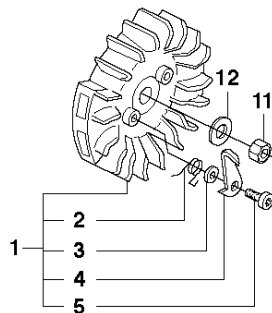

D CS2166
IGNITION SYSTEM

IGNITION SYSTEM

CS2166 from 2017-08 -

Ref	Part No	Description	Remark	QTY	KIT
1	537 05 16-05	FLYWHEEL ASSY		1	
2	501 67 35-01	SPRING		1	1
3	503 23 00-42	WASHER		1	1
4	537 01 55-01	STARTER PAWL		1	1
5	501 81 99-01	SCREW		1	1
6	586 28 93-01	SCREW IHSCM		2	
7	588 93 74-03	IGNITION MODULE	DM51 COT	1	
8	501 48 54-02	SPARK PLUG CAP		1	
9	503 71 82-01	SWITCH		1	
10	503 62 61-01	CABLE		1	
11	503 22 10-11	HEXAGON NUT		2	
12	503 23 01-01	WASHER		1