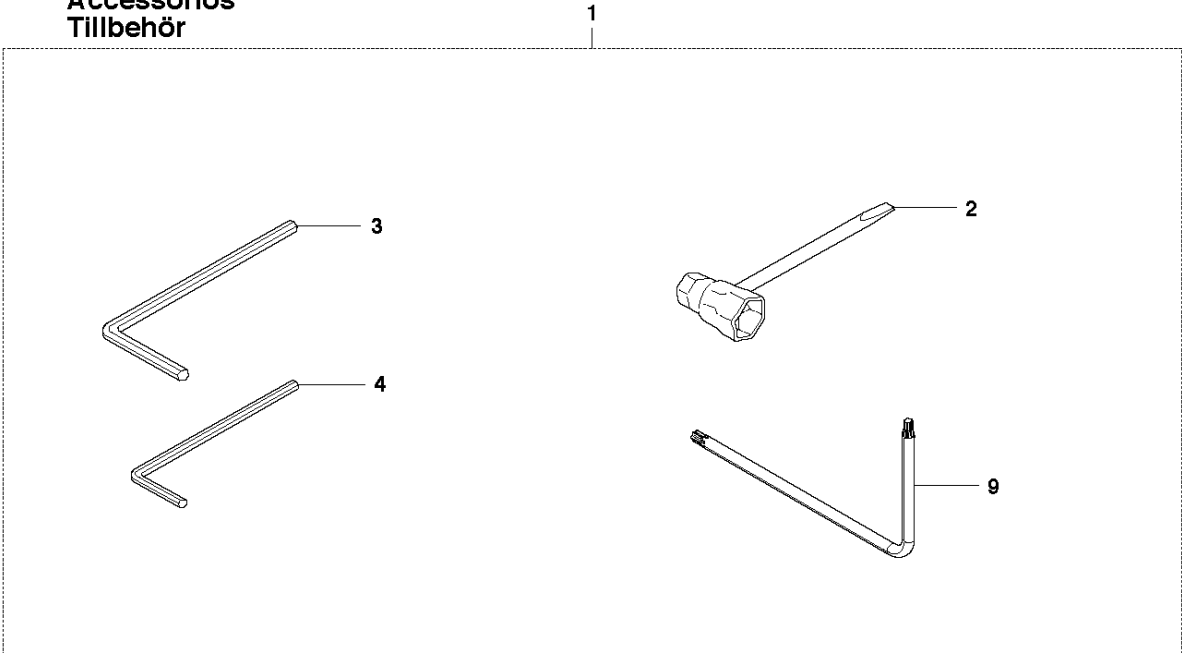

## ACCESSORIES

CS2166 from 2017-08 -

Ref	Part No	Description	Remark	QTY	KIT
1	588 79 74-01	TOOL		1	1
2	501 69 17-01	COMBINATION WRENCH		1	1
3	503 55 86-02	SPANNER	NV5	1	1
4	503 55 86-01	SPANNER	NV4	1	1
5	503 62 12-01	GREASE		1	
6	501 91 14-01	GREASE GUN		1	
7	503 96 90-10	KIT	WINTER	1	
8	503 21 27-16	SCREW CRPANT		2	7
9	575 88 07-01	WRENCH	TORX T27/T20	1	1