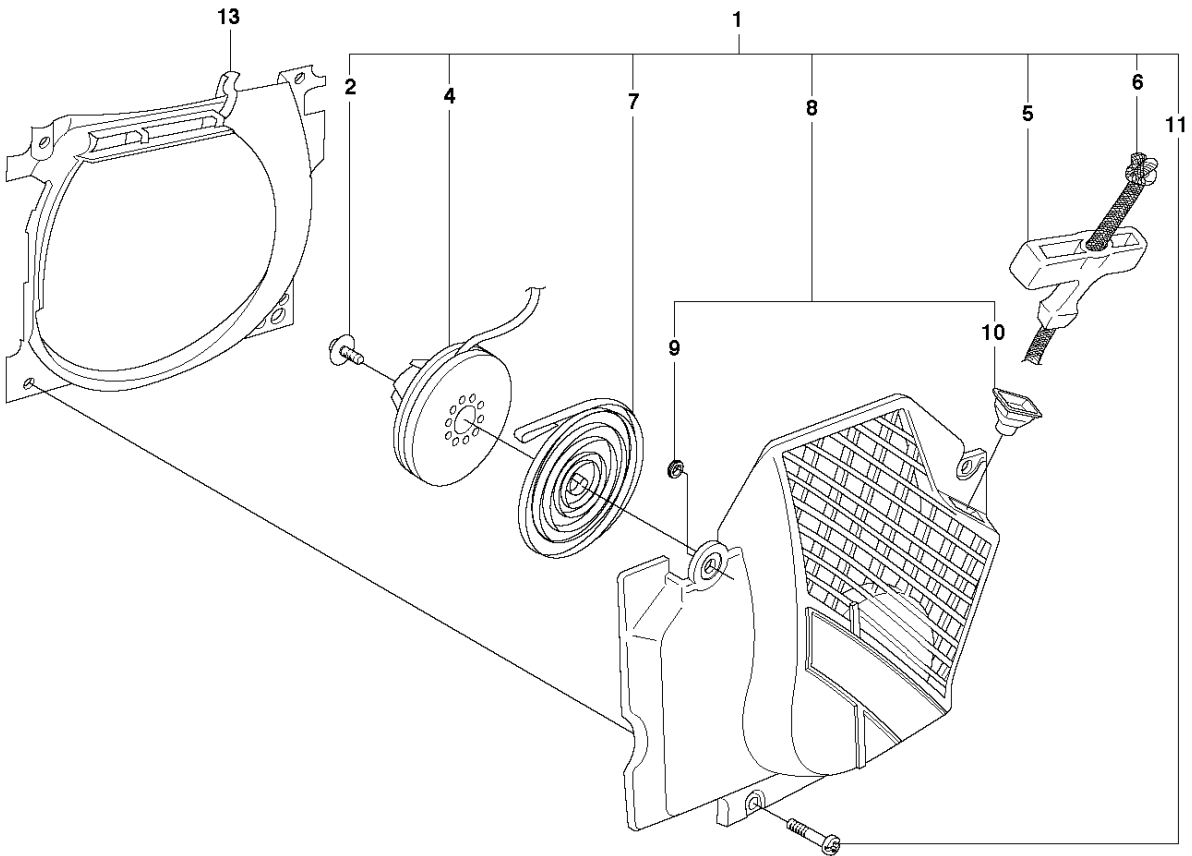

C CS2166
STARTER

STARTER

CS2166 from 2017-08 -

Ref	Part No	Description	Remark	QTY KIT	
1	503 69 28-03	STARTER ASSY		1	
2	503 21 52-16	SCREW IHSCFT		1	1
4	503 85 96-01	STARTER PULLEY		1	1
5	537 19 65-01	STARTER HANDLE		1	1
6	503 43 29-02	STARTER CORD		1	1
7	503 78 72-01	RECOIL SPRING		1	1
8	503 69 29-04	STARTER HOUSING		1	1
9	537 08 67-01	BUSHING		1	1, 8
10	501 63 06-01	SLEEVE		1	1, 8
11	544 08 03-01	SCREW		4	1
12	537 14 55-11	LABEL		1	
13	503 62 83-01	AIR CONDUCTOR		1