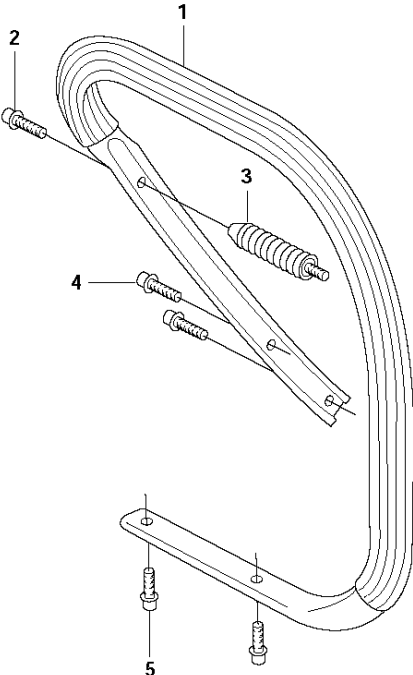

J CS2166
HANDLE

Ref	Part No	Description	Remark	QTY KIT
1	574 45 78-01	FRONT HANDLE ASSY		1
2	503 21 05-22	SCREW IHSCFT		1
3	503 63 75-02	ANTIVIBRATION ELEMENT	STD	1
3	503 63 75-03	ANTIVIBRATION ELEMENT	HARD	1
4	503 21 49-72	SCREW IHSCFT		2
5	503 21 49-72	SCREW IHSCFT		2