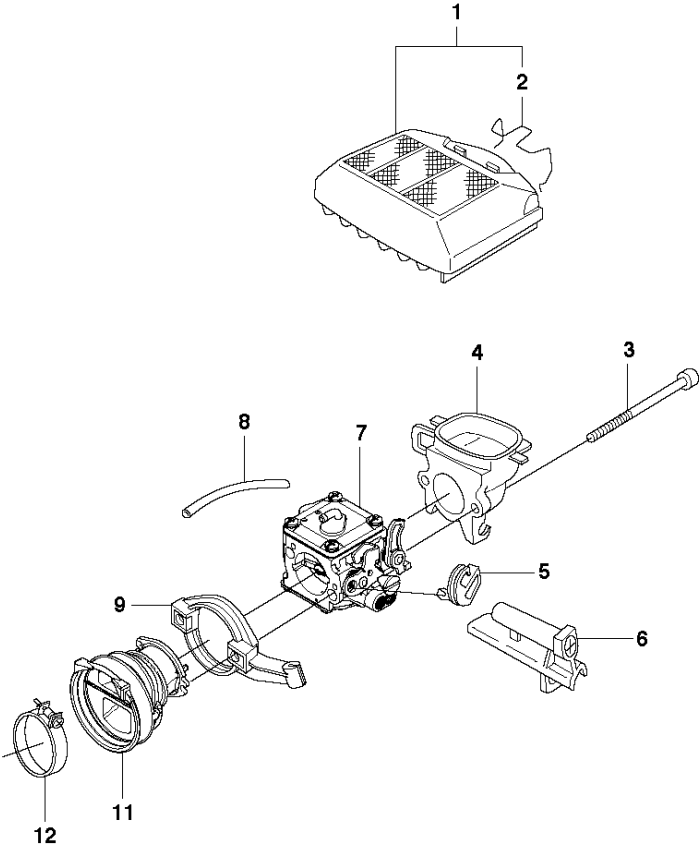

F CS2166
CARBURETOR & AIRFILTER

CARBURETOR & AIR FILTER

CS2166 from 2017-08 -

Ref	Part No	Description	Remark	QTY	KIT
1	575 26 91-01	AIR FILTER ASSY	80 My	1	
1	575 26 91-02	AIR FILTER ASSY	44 My	1	
1	575 26 91-03	AIR FILTER ASSY	Felt	1	
2	503 73 54-01	CLAMP		1	1
3	725 53 09-55	SCREW IHSCM		2	
4	515 98 29-02	FILTER HOLDER		1	
5	503 68 41-01	LEVER		1	
6	522 41 88-01	GUIDE SLEEVE		1	
7	581 10 07-01	CARBURETTOR	Walbro RWJ-4B	1	
8	503 40 06-04	IMPULSE HOSE		1	
9	522 44 62-01	FLANGE		1	
11	521 99 25-03	INLET PIPE		1	
11	521 99 25-04	INLET PIPE	For cold conditions	1	
12	505 28 33-07	HOSE CLAMP		1