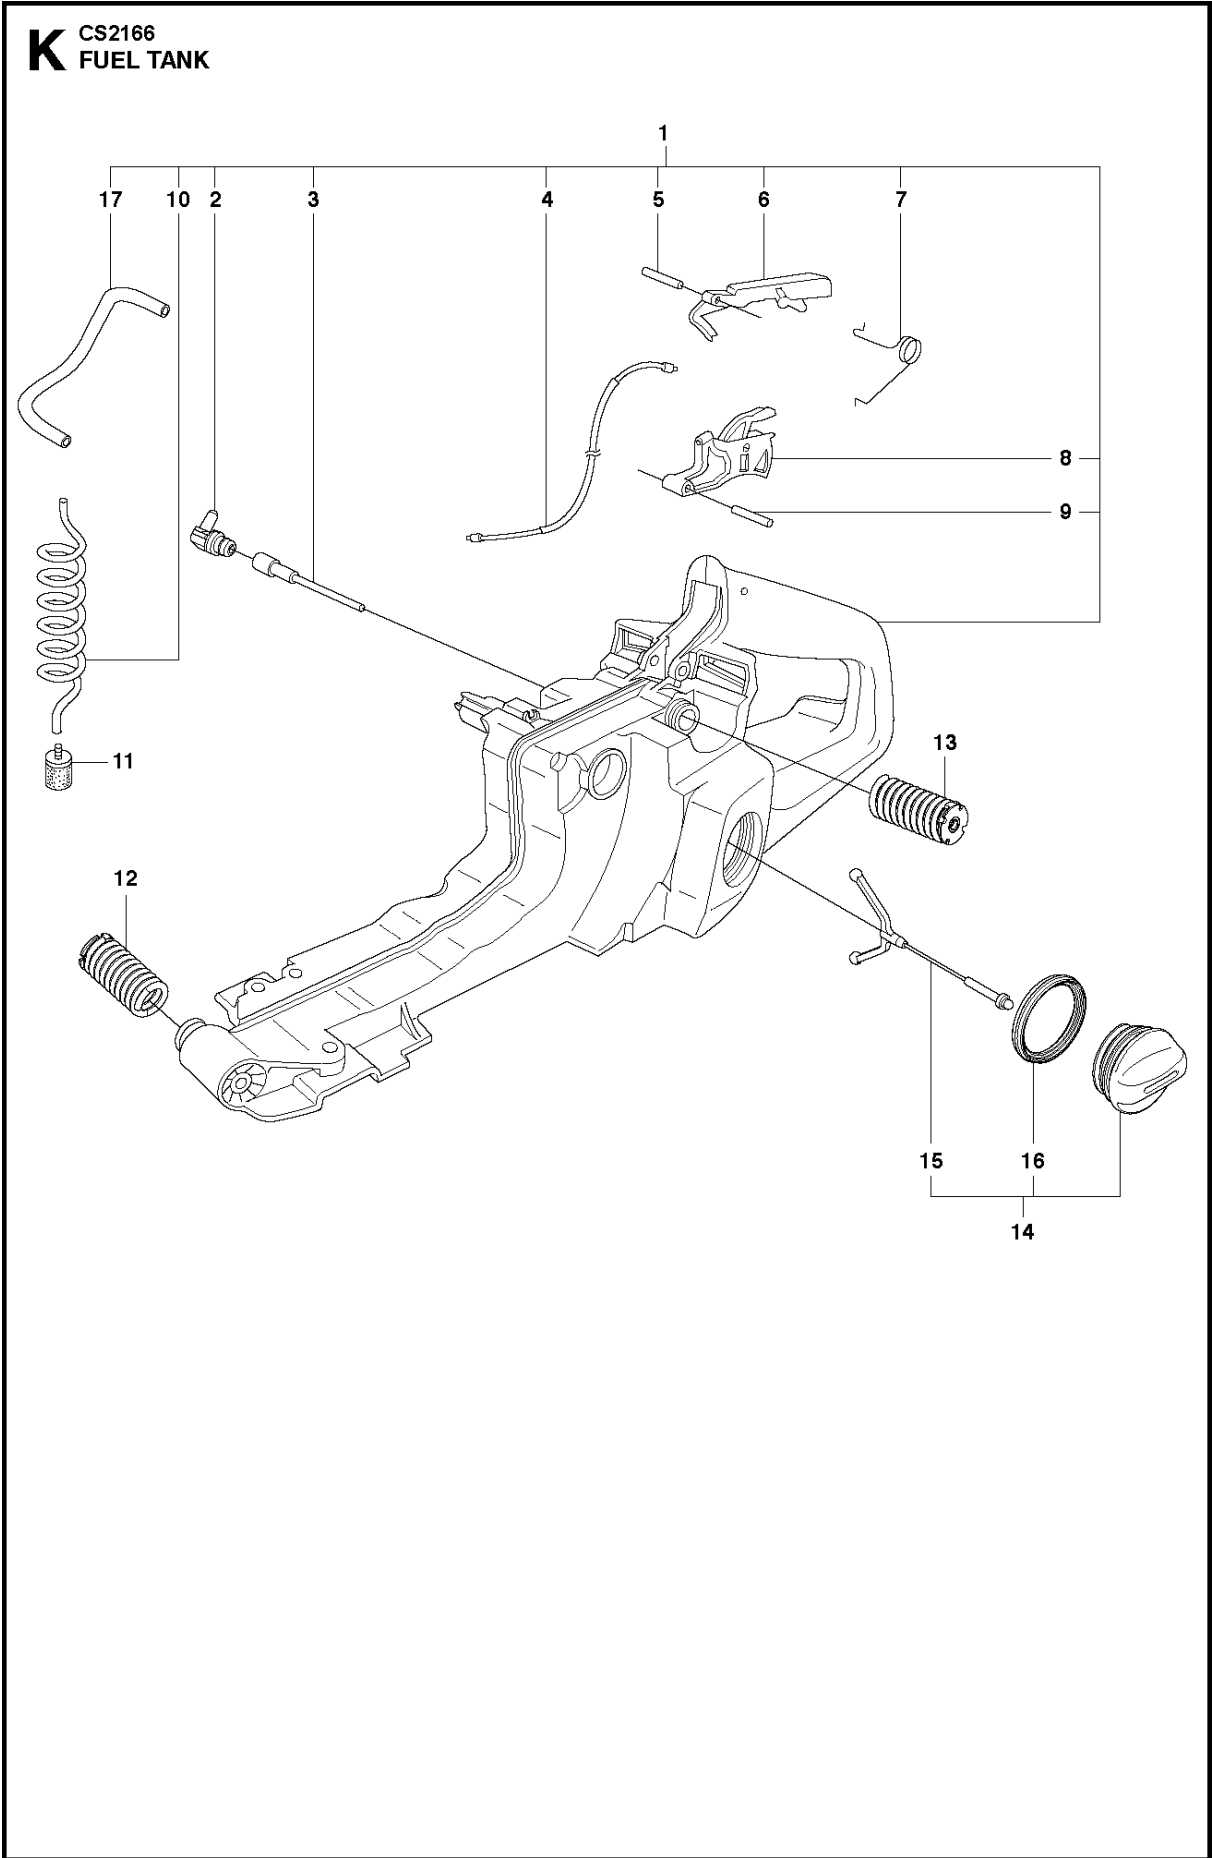

FUEL TANK

CS2166 from 2017-08 -

Ref	Part No	Description	Remark	QTY	KIT
1	503 71 91-05	FUEL TANK		1	
2	537 09 93-01	CONNECTION BEND		1	1
3	537 09 22-01	TANK VENT ASSY		1	1
4	503 71 76-01	THROTTLE WIRE ASSY		1	1
5	720 12 40-20	PARALLEL PIN		1	1
6	503 55 66-02	THROTTLE LOCKOUT		1	1
7	503 73 64-01	SPRING		1	1
8	503 82 98-02	THROTTLE TRIGGER		1	1
9	720 12 72-20	PARALLEL PIN		1	
10	581 75 62-02	FUEL HOSE		1	
11	503 44 32-01	FUEL FILTER		1	
12	503 63 76-01	ANTIVIBRATION ELEMENT	Std	1	
12	503 63 76-02	ANTIVIBRATION ELEMENT	Hard	1	
13	503 89 56-01	ANTIVIBRATION ELEMENT	Std	1	
13	503 89 56-02	ANTIVIBRATION ELEMENT	Hard	1	
14	537 21 52-06	TANK CAP ASSY		1	
15	503 57 89-01	HOLDER		1	14
16	589 24 11-01	GASKET		1	14
17	581 75 61-06	FUEL HOSE		1	1