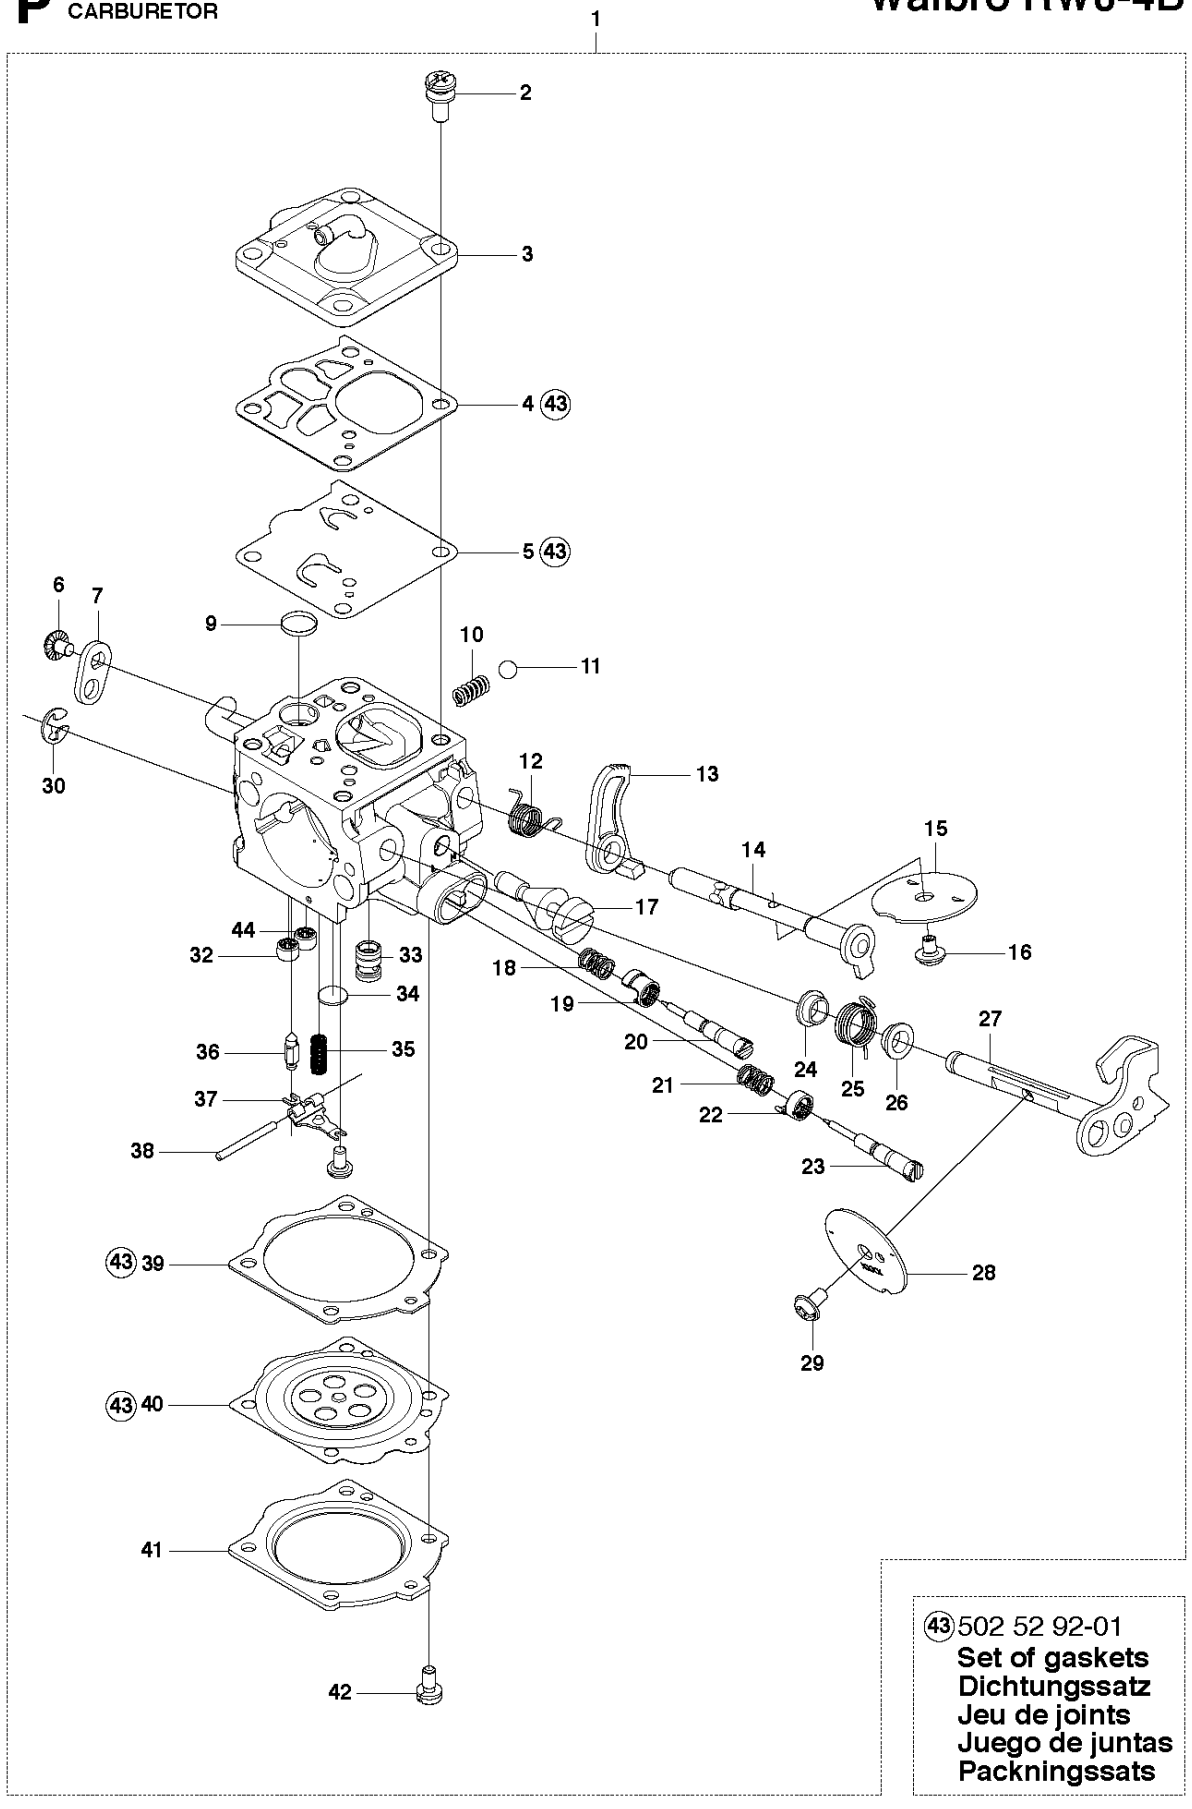

P CS2166
CARBURETOR

Walbro RWJ-4B

CARBURETOR

CS2166 from 2017-08 -

Ref	Part No	Description	Remark	QTY	KIT
1	581 10 07-01	CARBURETTOR	Walbro RWJ-4B	1	
2	503 11 75-01	SCREW		1	1
3	522 92 35-01	PUMP COVER		1	1
4	503 11 72-01	GASKET		1	1, 43
5	544 89 72-01	DIAPHRAGM PUMP		1	1, 43
6	501 46 87-01	SCREW		1	1
7	504 79 07-01	LEVER		1	1
9	501 66 61-01	SCREEN		1	1
10	503 11 77-01	SPRING		1	1
11	503 11 71-01	BALL		1	1
12	504 79 15-01	SPRING		1	1
13	537 40 92-01	LEVER		1	1
14	504 79 05-01	SHAFT ASSY		1	1
15	544 89 68-01	VALVE		1	1
16	537 00 34-01	SCREW		1	1
17	504 79 11-01	SCREW	s/n up to - 20131800192	1	1
17	585 18 67-01	IDLE SPEED SCREW	s/n from 20131800193 -	1	1
18	544 97 10-01	SPRING		1	1
19	544 97 08-01	LIMITER CAP		1	1
20	522 92 39-01	NEEDLE		1	1
21	544 97 10-01	SPRING		1	1
22	544 97 08-01	LIMITER CAP		1	1
23	544 97 13-01	NEEDLE		1	1
24	502 10 31-01	BUSHING		1	1
25	504 79 14-01	SPRING	s/n up to - 20131800192	1	1
25	576 13 82-01	SPRING	s/n from 20131800193 -	1	1
26	502 10 31-01	BUSHING		1	1
27	522 92 37-01	SHAFT ASSY		1	1
28	522 92 38-01	VALVE	s/n up to - 20131800192	1	1
28	577 65 79-01	VALVE	s/n from 20131800193 -	1	1
29	537 00 34-01	SCREW		1	1
30	505 31 67-36	RING		1	1
32	522 92 41-01	CHECK VALVE	s/n up to - 20131800192	1	1
32	580 64 23-01	CHECK VALVE	s/n from 20131800193 -	1	1
33	503 78 61-01	NOZZLE ASSY	s/n up to - 20131800192	1	1
33	577 69 98-01	MAIN NOZZLE	s/n from 20131800193 -	1	1
34	504 79 08-01	PLUG		1	1
35	504 79 12-01	SPRING		1	1
36	503 56 34-01	INLET		1	1
37	505 31 67-34	LEVER		1	1
38	505 31 67-31	PIN-METERING LEVER		1	1
39	501 46 75-01	GASKET		1	1, 43
40	503 63 48-01	SPRING	s/n up to - 20131800192	1	1, 43
40	503 63 58-01	DIAPHRAGM ASSY	s/n from 20131800193 -	1	1
41	505 31 67-02	COVER		1	1
42	503 10 87-01	SCREW		1	1
43	502 52 92-01	GASKET KIT	Set of gaskets	1	1
44	577 69 97-01	CHECK VALVE		1	1