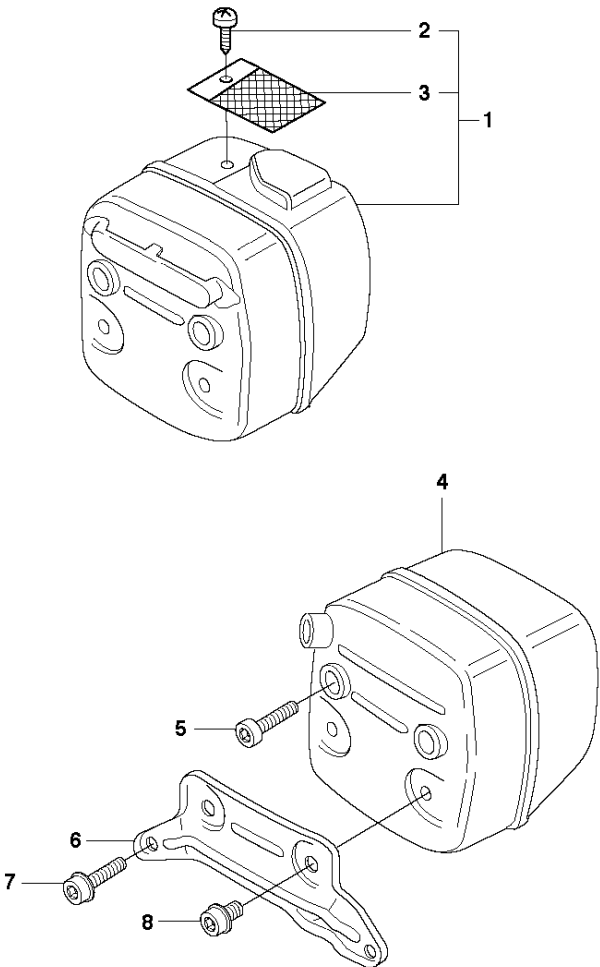

G CS2166
MUFFLER

MUFFLER

CS2166 from 2017-08 -

Ref	Part No	Description	Remark	QTY	KIT
1	544 02 97-02	MUFFLER ASSY	DF	1	
2	724 12 87-59	SCREW CRPANM		1	1
3	503 76 64-02	SPARK ARRESTER SCREEN		1	1
4	544 02 95-01	MUFFLER ASSY	Tube	1	
5	725 53 70-55	SCREW IHSCM		2	
6	579 02 59-01	SUPPORT		1	
7	503 20 07-74	SCREW IHSCFM		2	
8	503 20 07-02	SCREW IHSCFM		2