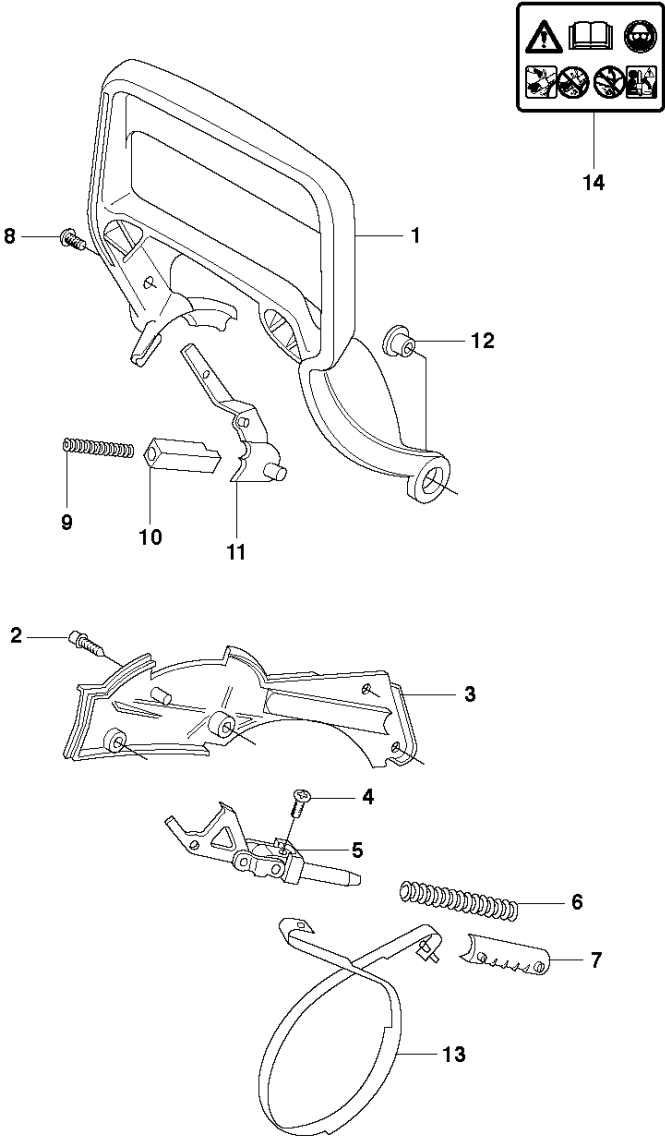

L CS2166
CHAIN BRAKE

CHAIN BRAKE

CS2166 from 2017-08 -

Ref	Part No	Description	Remark	QTY	KIT
1	576 25 59-01	HAND GUARD		1	
2	503 20 02-12	SCREW IHSCFM		4	
3	503 75 11-03	HUB CAP		1	
4	525 88 74-02	SCREW CITXPANT		1	
5	501 87 53-03	KNEE JOINT		1	
6	503 70 99-02	BRAKE SPRING		1	
7	503 79 27-02	SUPPORT		1	
8	503 20 26-02	SCREW IHSCM		1	
9	503 43 65-01	POSITION SPRING		1	
10	503 83 81-02	LOCK		1	
11	537 00 87-01	BRAKE LEVER		1	
12	503 77 52-01	BUSHING		1	
13	503 75 22-02	BRAKE BAND ASSY		1	
14	503 98 74-01	LABEL		1	1