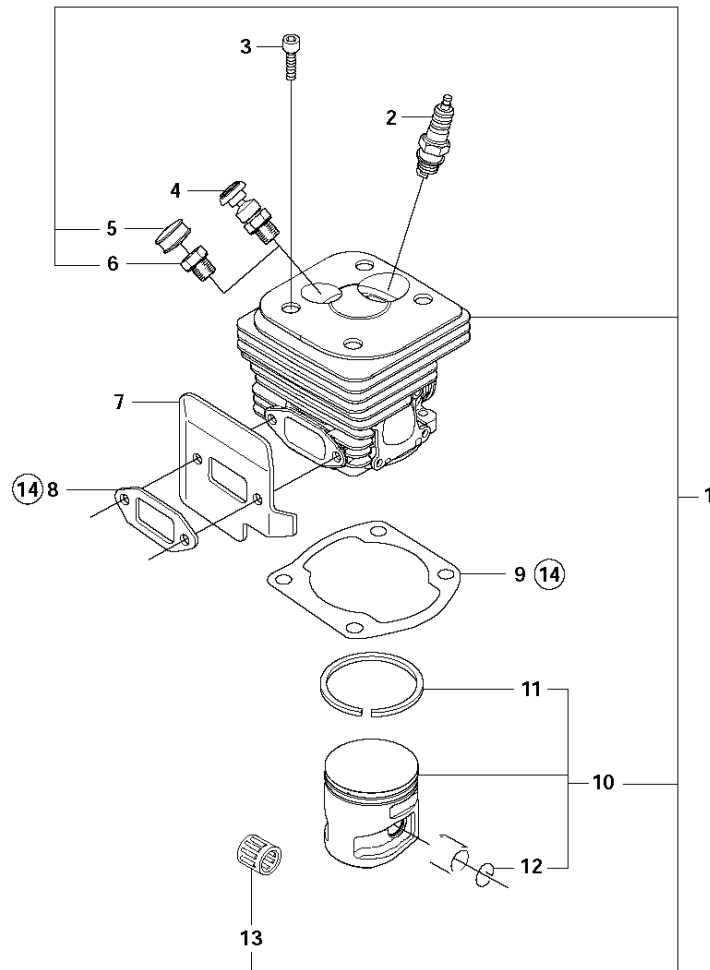

H CS2166
CYLINDER PISTON

- ⑭ 503 64 72-01
  Set of gaskets
  Dichtungssatz
  Jeu de joints
  Juego de juntas
  Packningssats

CYLINDER PISTON

CS2166 from 2017-08 -

Ref	Part No	Description	Remark	QTY	KIT
1	575 77 41-02	CYLINDER ASSY		1	
2	503 23 51-11	SPARK PLUG	NGK BPMR7A	1	
3	725 53 33-55	SCREW IHSCM		4	
4	584 28 87-01	DECOMPRESSION VALVE		1	
5	537 20 71-01	PLUG		1	1
6	503 55 22-01	PLUG		1	1
7	523 04 91-01	HEAT DEFLECTOR		1	
8	503 77 59-01	GASKET		1	14
9	503 96 15-01	GASKET		1	14
10	577 20 77-02	PISTON ASSY		1	1
11	503 28 90-36	PISTON RING		2	1, 10
12	737 43 12-00	SNAP RING		2	1, 10
13	577 57 24-01	NEEDLE BEARING		1	1
14	503 64 72-01	GASKET KIT	Set of gaskets	1	1