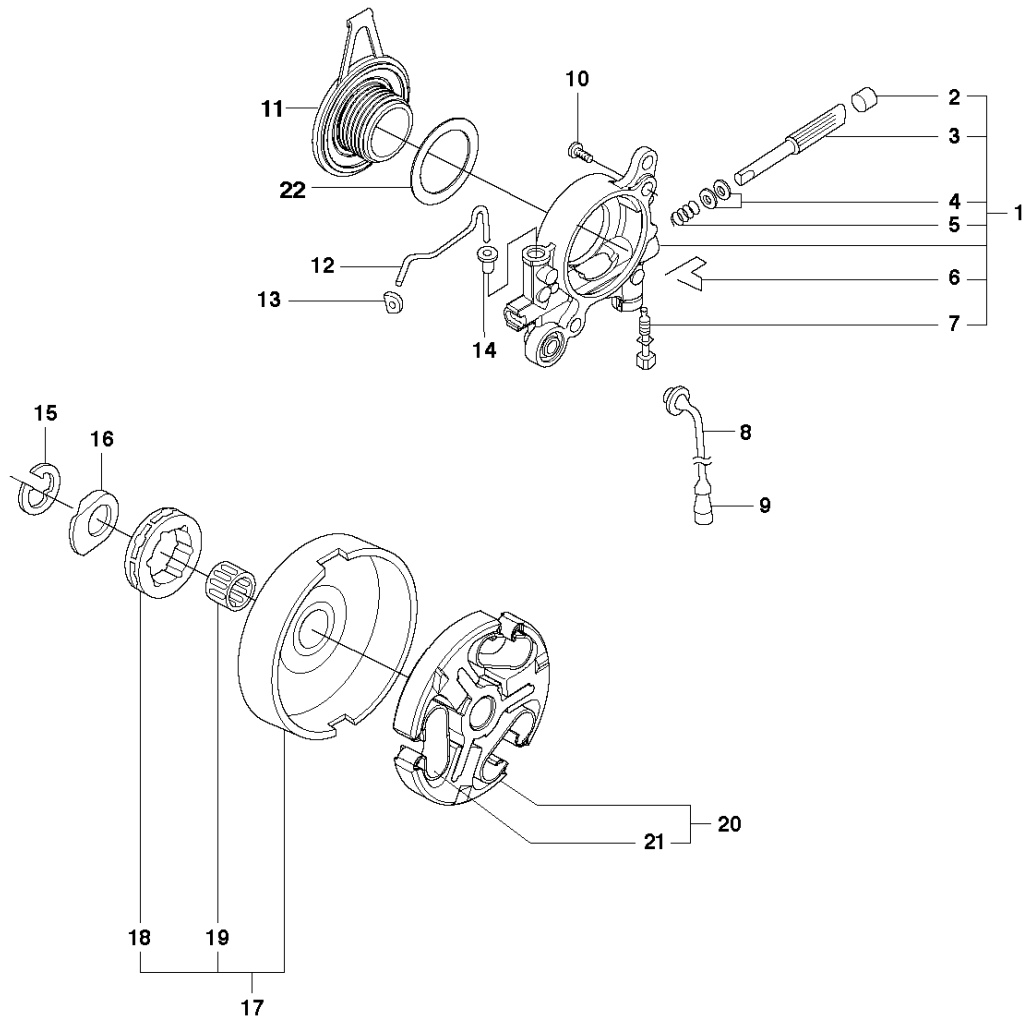

## CARBURETOR &amp; AIR FILTER

CS2166 from 2017-08 -

Ref	Part No	Description	Remark	QTY	KIT
1	575 26 91-01	AIR FILTER ASSY	80 My	1	
1	575 26 91-02	AIR FILTER ASSY	44 My	1	
1	575 26 91-03	AIR FILTER ASSY	Felt	1	
2	503 73 54-01	CLAMP		1	1
3	725 53 09-55	SCREW IHSCM		2	
4	515 98 29-02	FILTER HOLDER		1	
5	503 68 41-01	LEVER		1	
6	522 41 88-01	GUIDE SLEEVE		1	
7	581 10 07-01	CARBURETTOR	Walbro RWJ-4B	1	
8	503 40 06-04	IMPULSE HOSE		1	
9	522 44 62-01	FLANGE		1	
11	521 99 25-03	INLET PIPE		1	
11	521 99 25-04	INLET PIPE	For cold conditions	1	
12	505 28 33-07	HOSE CLAMP		1	

## CHAIN BRAKE

CS2166 from 2017-08 -

Ref	Part No	Description	Remark	QTY	KIT
1	576 25 59-01	HAND GUARD		1	
2	503 20 02-12	SCREW IHSCFM		4	
3	503 75 11-03	HUB CAP		1	
4	525 88 74-02	SCREW CITXPANT		1	
5	501 87 53-03	KNEE JOINT		1	
6	503 70 99-02	BRAKE SPRING		1	
7	503 79 27-02	SUPPORT		1	
8	503 20 26-02	SCREW IHSCM		1	
9	503 43 65-01	POSITION SPRING		1	
10	503 83 81-02	LOCK		1	
11	537 00 87-01	BRAKE LEVER		1	
12	503 77 52-01	BUSHING		1	
13	503 75 22-02	BRAKE BAND ASSY		1	
14	503 98 74-01	LABEL		1	1

## CLUTCH &amp; OIL PUMP

CS2166 from 2017-08 -

Ref	Part No	Description	Remark	QTY	KIT
1	503 52 13-03	OIL PUMP ASSY		1	
2	503 62 49-01	SEALING PLUG		1	1
3	503 52 15-01	PUMP PISTON		1	1
4	503 23 00-04	WASHER		1	1
5	501 61 58-01	SPRING		1	1
6	503 81 30-01	SPRING		1	1
7	503 81 13-01	PIN SCREW		1	1
8	503 42 67-01	OIL HOSE		1	
9	501 54 41-02	OIL SCREEN		1	
10	725 53 29-56	SCREW IHSCM		1	
11	537 20 78-07	PUMP PINION		1	
12	503 77 43-01	OIL PIPE		1	
13	503 64 47-01	INLET PIPE		1	
14	504 30 00-26	SEALING		1	
15	503 27 21-01	E-CLIP		1	
16	503 75 24-01	WASHER		1	
17	586 98 06-01	CLUTCH DRUM ASSY	"3/8"x7T"	1	
17	586 98 06-02	CLUTCH DRUM ASSY	"3/8"x8T"	1	
18	501 59 80-02	RIM	"3/8"x7T"	1	17
18	505 30 36-61	RIM	"3/8"x8T"	1	17
19	503 43 20-01	NEEDLE HOLDER		1	17
20	586 79 84-01	CLUTCH ASSY		1	
21	537 36 06-01	CLUTCH SPRING		1	20
22	503 23 00-59	WASHER		1	