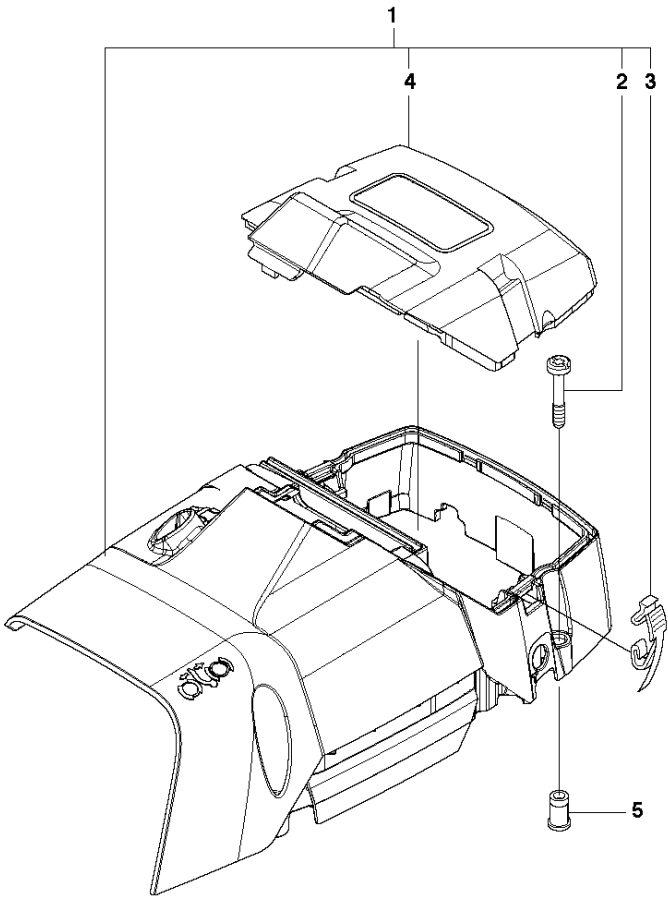

E CS2166
CYLINDER COVER

CYLINDER COVER

CS2166 from 2017-08 -

Ref	Part No	Description	Remark	QTY	KIT
1	574 45 82-02	CYLINDER COVER ASSY		1	
2	525 88 70-01	SCREW CITXPANMO		3	1
3	503 69 91-02	SNAP		2	1
4	503 69 60-01	FILTER COVER		1	1
5	537 05 59-03	SLEEVE		3	1