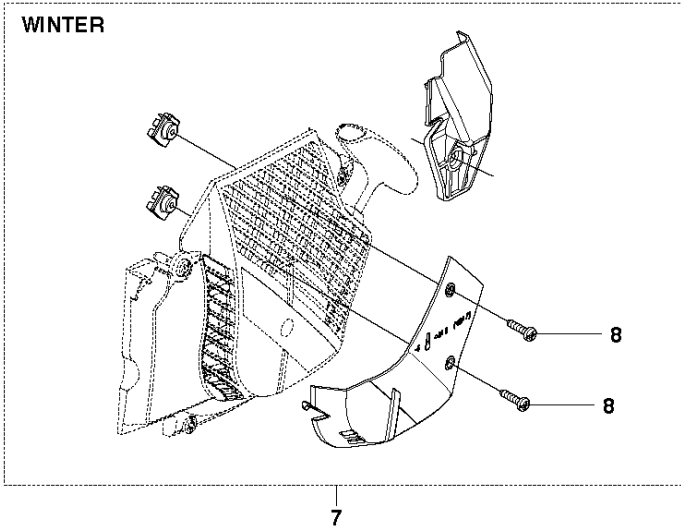

## ACCESSORIES

CS2166 from 2017-08 -

Ref	Part No	Description	Remark	QTY	KIT
1	588 79 74-01	TOOL		1	1
2	501 69 17-01	COMBINATION WRENCH		1	1
3	503 55 86-02	SPANNER	NV5	1	1
4	503 55 86-01	SPANNER	NV4	1	1
5	503 62 12-01	GREASE		1	
6	501 91 14-01	GREASE GUN		1	
7	503 96 90-10	KIT	WINTER	1	
8	503 21 27-16	SCREW CRPANT		2	7
9	575 88 07-01	WRENCH	TORX T27/T20	1	1