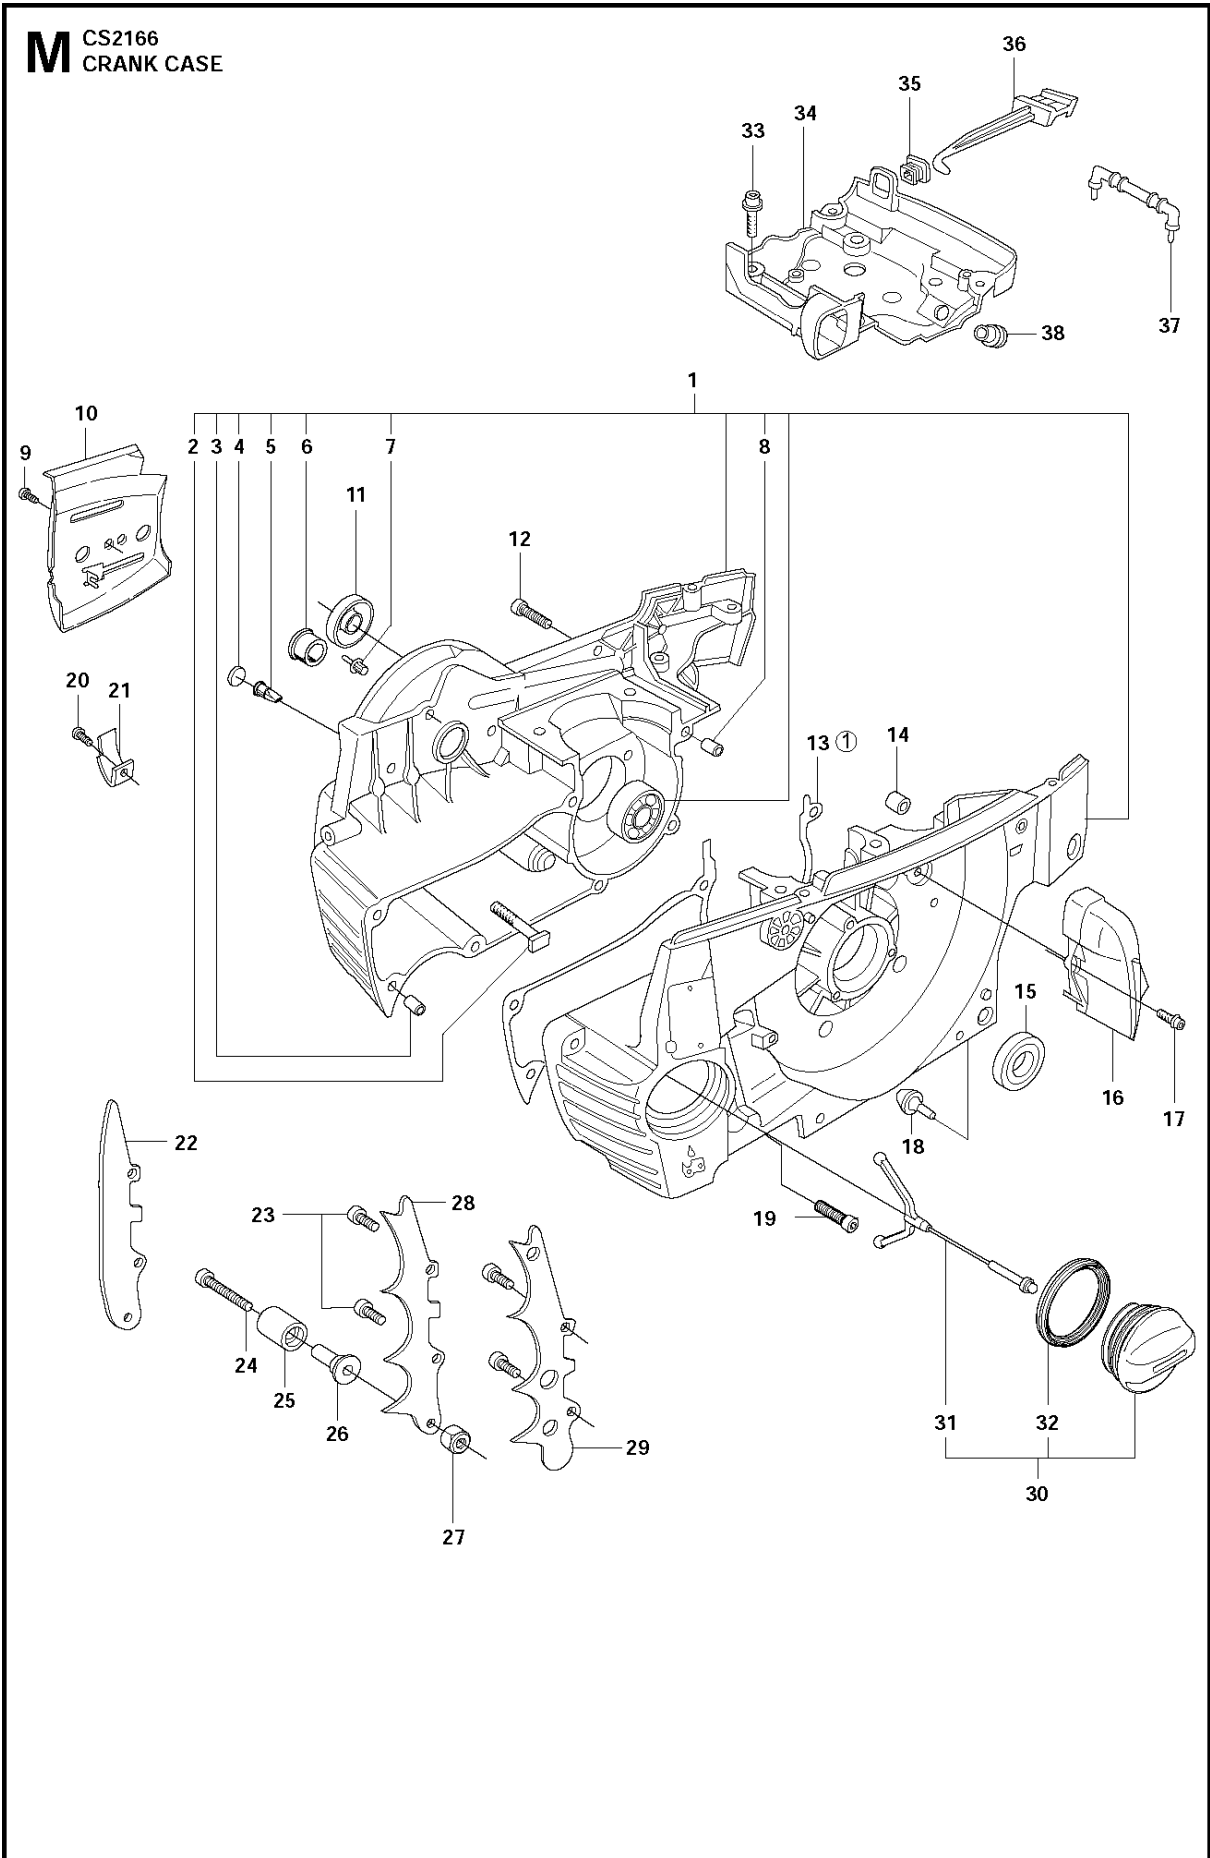

CRANKCASE

CS2166 from 2017-08 -

Ref	Part No	Description	Remark	QTY	KIT
1	503 62 68-14	CRANKCASE ASSY		1	
2	537 05 13-01	BAR BOLT		1	1
3	501 27 08-01	GUIDE BUSHING		1	1
4	530 02 61-19	CHECK VALVE		1	1
5	537 40 35-01	FILTER		1	1
6	503 96 70-01	BUSHING		1	1
7	503 75 18-01	PIN KNEE-JOINT		1	1
8	501 27 08-01	GUIDE BUSHING		1	1
9	525 88 74-02	SCREW CITXPANT		1	
10	537 01 37-01	CHAIN GUIDE PLATE		1	
11	503 26 03-01	SEALING RING		1	
12	503 74 93-01	SCREW		1	
13	503 62 72-01	GASKET		1	
14	503 85 73-01	COVER		1	
15	505 27 57-19	SEALING RING		1	
16	503 62 84-01	AIR NOZZLE		1	
17	503 20 02-12	SCREW IHSCFM		1	
18	503 84 61-01	BUFFER		1	
19	503 20 08-70	SCREW IHSCM		1	
20	725 53 31-65	SCREW IHSCM		1	
21	501 68 68-01	CHAIN CATCHER		1	
22	537 04 29-01	BUMPER		1	
23	503 21 26-16	SCREW IHPANM		1	
24	503 20 07-80	SCREW IHSCFM		1	
25	537 02 44-01	WEAR PROTECTION		1	
26	537 08 92-01	CHAIN CATCHER		1	
27	503 22 24-01	LOCK NUT		1	
28	537 01 71-01	SPIKE		1	
29	503 64 79-02	SPIKE		1	
30	537 21 52-06	TANK CAP ASSY		1	
31	503 57 89-01	HOLDER		1	30
32	589 24 11-01	GASKET		1	30
33	503 20 02-12	SCREW IHSCFM		4	
34	588 09 37-02	CARBURETTOR AREA BASE		1	
35	503 73 44-01	GROMMET		1	
36	515 98 22-01	CHOKE		1	
37	579 46 89-01	SUPPORT		1	
38	537 09 54-01	GROMMET		1