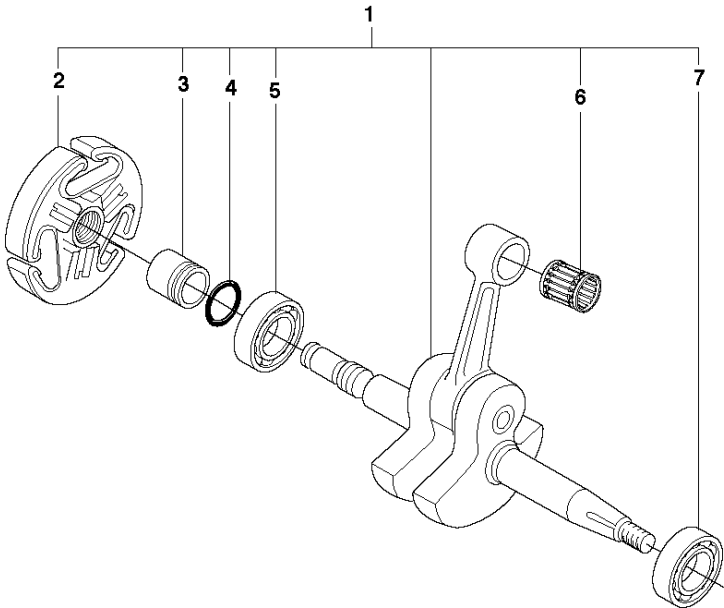

N CS2166
CRANK SHAFT

CRANKSHAFT

CS2166 from 2017-08 -

Ref	Part No	Description	Remark	QTY	KIT
1	503 74 87-04	CRANKSHAFT ASSY		1	
2	586 79 84-01	CLUTCH ASSY		1	1
3	503 77 91-01	SLEEVE		1	1
4	503 26 30-19	O-RING		1	1
5	585 97 50-01	BALL BEARING		1	1
6	577 57 24-01	NEEDLE BEARING		1	1
7	585 97 50-01	BALL BEARING		1	1