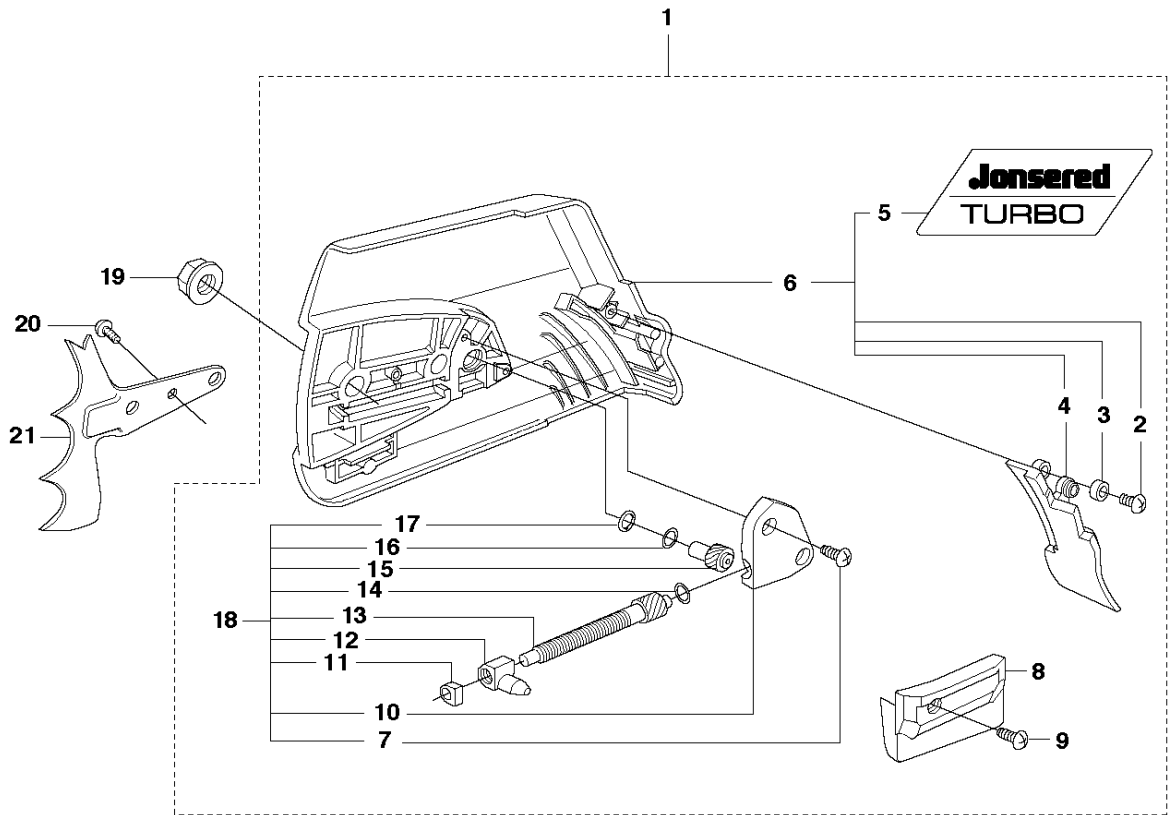

A CS2166
CLUTCH COVER

CLUTCH COVER

CS2166 from 2017-08 -

Ref	Part No	Description	Remark	QTY	KIT
1	537 07 20-02	CLUTCH COVER ASSY		1	
2	525 88 74-02	SCREW CITXPANT		1	1, 6
3	503 89 70-01	SLEEVE		1	1, 6
4	503 76 29-02	CHIP GUARD		1	1, 6
5	537 24 43-01	LABEL		1	1, 6
6	537 07 20-71	CLUTCH COVER ASSY		1	1
7	525 88 74-02	SCREW CITXPANT		2	1,18
8	537 19 06-01	CHAIN GUIDE		1	1
9	525 88 74-02	SCREW CITXPANT		1	1
10	537 01 68-01	COVER		1	1, 18
11	537 01 74-01	BEARING SLEEVE		1	1, 18
12	503 99 83-01	PAWL		1	1, 18
13	537 07 95-02	WORM SCREW		1	1, 18
14	503 23 00-66	WASHER		1	1, 18
15	537 07 94-02	WORM WHEEL		1	1, 18
16	503 23 00-63	WASHER		1	1, 18
17	740 48 07-02	O-RING		1	1, 18
18	537 04 41-02	CHAIN TENSIONER		1	1
19	503 22 00-01	HEXAGON NUT		2	
20	525 88 74-02	SCREW CITXPANT		1	
21	503 71 97-01	SPIKE		1