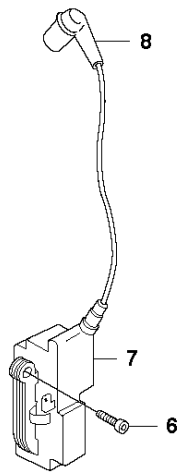

D CS2166
IGNITION SYSTEM

IGNITION SYSTEM

CS2166 from 2017-11 -

Ref	Part No	Description	Remark	QTY	KIT
1	537 05 16-05	FLYWHEEL ASSY		1	
2	501 67 35-01	SPRING		1	1
3	503 23 00-42	WASHER		1	1
4	537 01 55-01	STARTER PAWL		1	1
5	506 00 69-01	SCREW		1	1
6	582 02 97-01	SCREW ITXSCM		2	
7	588 93 74-03	IGNITION MODULE	DM51 COT	1	
8	501 48 54-02	SPARK PLUG CAP		1	
9	503 71 82-01	SWITCH		1	
10	503 62 61-01	CABLE		1	
11	503 22 10-11	HEXAGON NUT		2	
12	503 23 01-01	WASHER		1