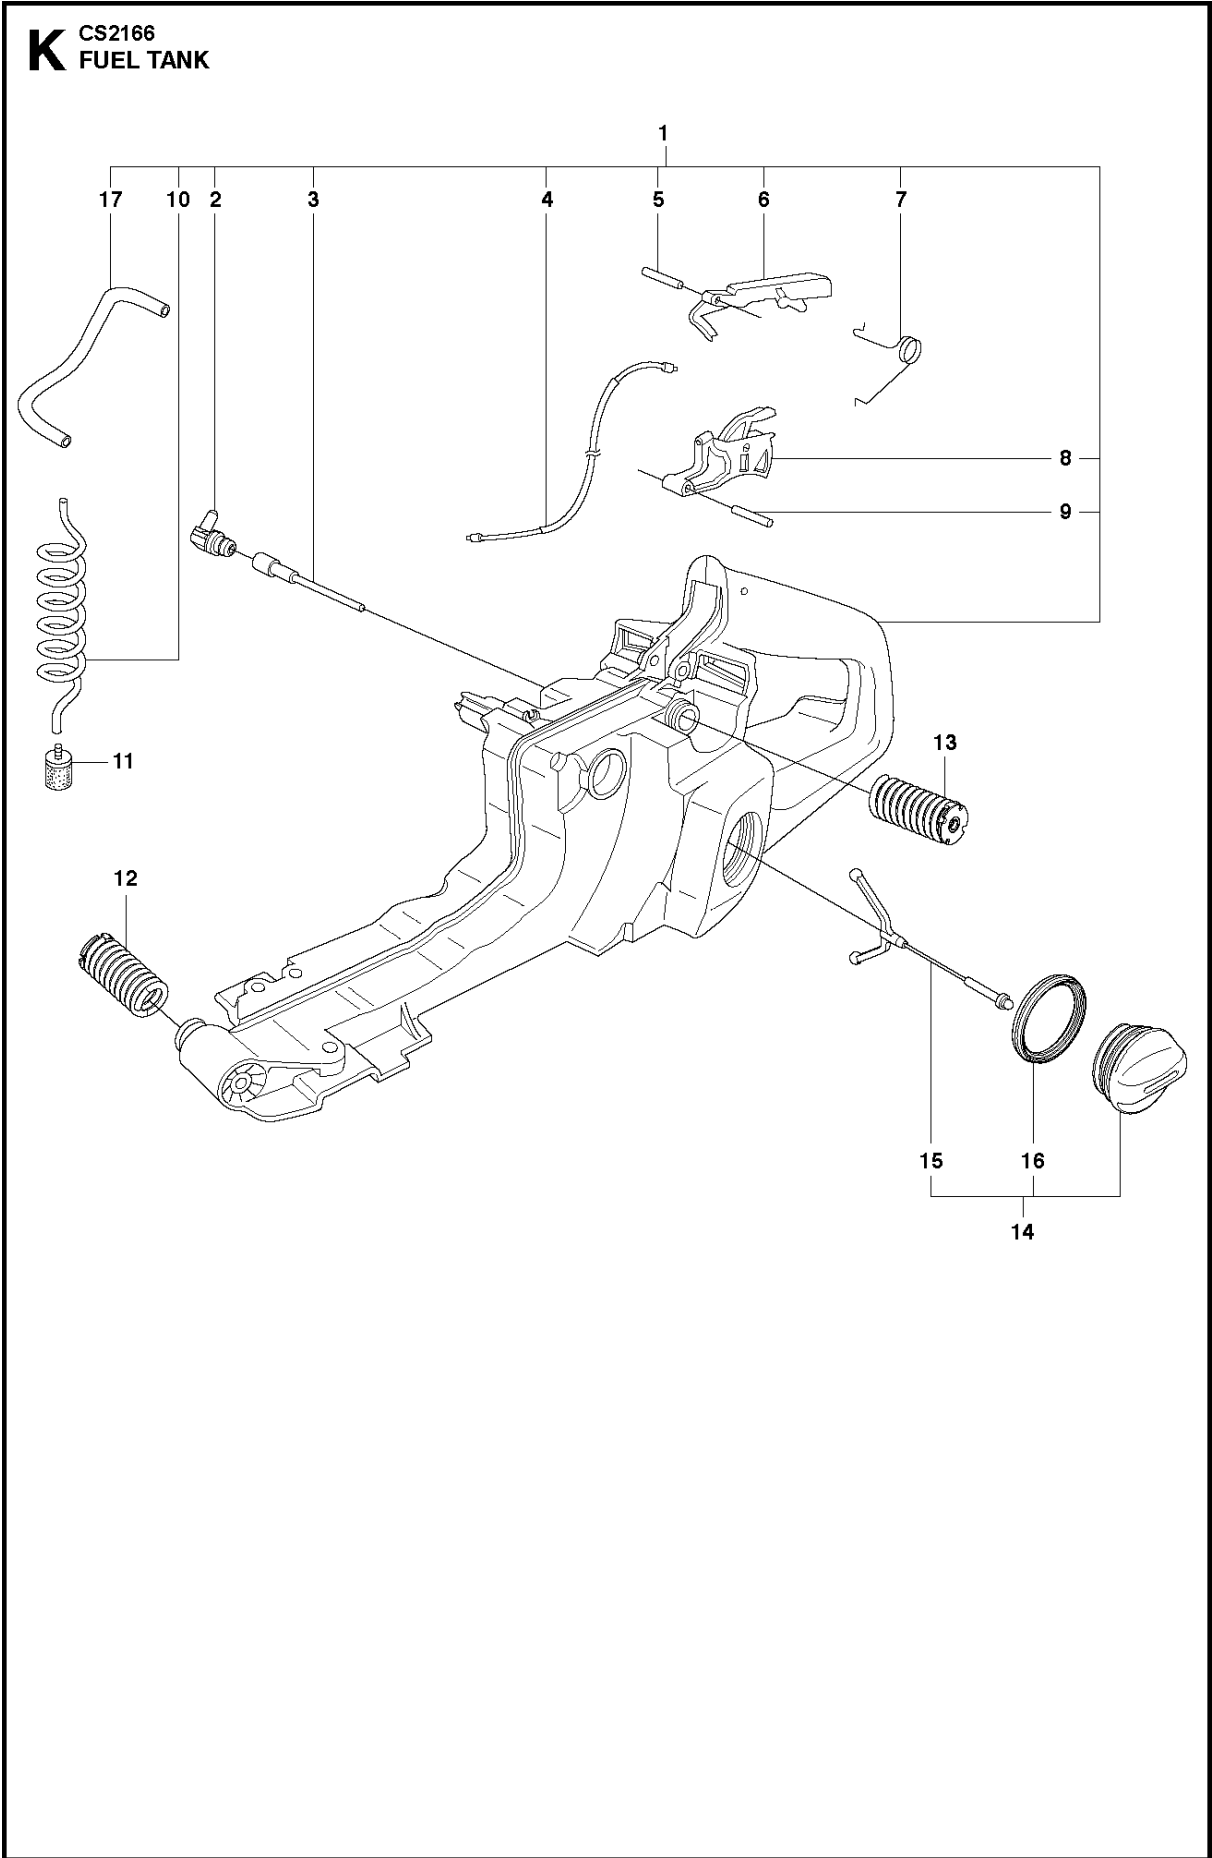

FUEL TANK

CS2166 from 2017-11 -

Ref	Part No	Description	Remark	QTY	KIT
1	503 71 91-05	FUEL TANK		1	
2	537 09 93-01	CONNECTION BEND		1	1
3	537 09 22-01	TANK VENT ASSY		1	1
4	503 71 76-01	THROTTLE WIRE ASSY		1	1
5	720 12 40-20	PARALLEL PIN		1	1
6	503 55 66-02	THROTTLE LOCKOUT		1	1
7	503 73 64-01	SPRING		1	1
8	503 82 98-02	THROTTLE TRIGGER		1	1
9	720 12 72-20	PARALLEL PIN		1	
10	581 75 62-02	FUEL HOSE		1	
11	503 44 32-01	FUEL FILTER		1	
12	503 63 76-01	ANTIVIBRATION ELEMENT	Std	1	
12	503 63 76-02	ANTIVIBRATION ELEMENT	Hard	1	
13	503 89 56-01	ANTIVIBRATION ELEMENT	Std	1	
13	503 89 56-02	ANTIVIBRATION ELEMENT	Hard	1	
14	537 21 52-06	TANK CAP ASSY		1	
15	503 57 89-01	HOLDER		1	14
16	589 24 11-01	GASKET		1	14
17	581 75 61-06	FUEL HOSE		1	1