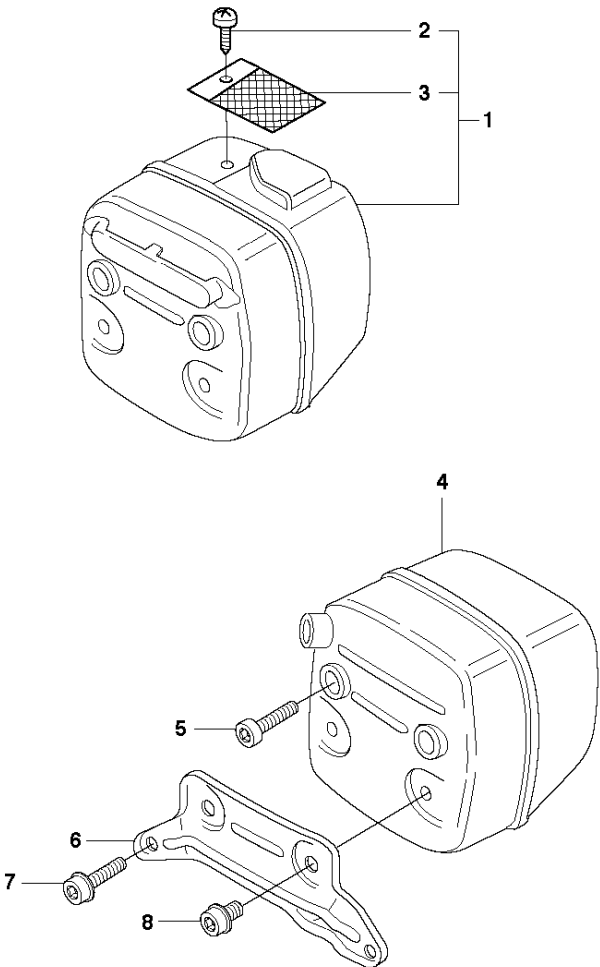

G CS2166
MUFFLER

MUFFLER

CS2166 from 2017-11 -

Ref	Part No	Description	Remark	QTY	KIT
1	544 02 97-02	MUFFLER ASSY	DF	1	
2	724 12 87-59	SCREW CRPANM		1	1
3	503 76 64-02	SPARK ARRESTER SCREEN		1	1
4	544 02 95-01	MUFFLER ASSY	Tube	1	
5	525 82 51-01	SCREW ITXSCM		2	
6	579 02 59-01	SUPPORT		1	
7	525 75 51-01	SCREW ITXSCFM		2	
8	525 75 51-07	SCREW ITXSCFM		2