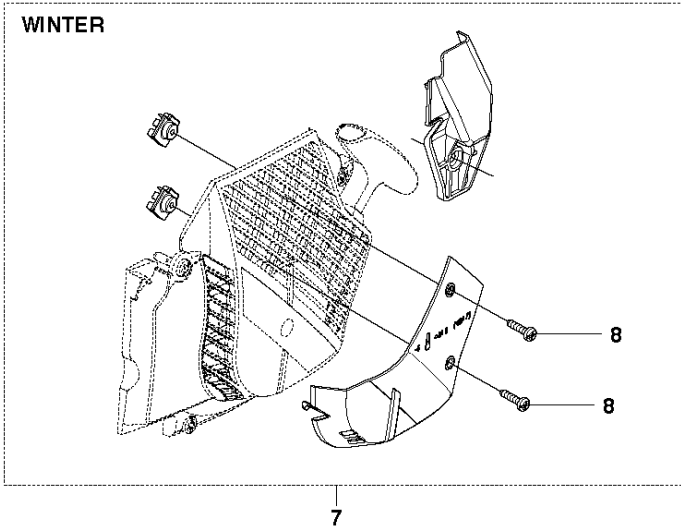

## ACCESSORIES

CS2166 from 2017-11 -

Ref	Part No	Description	Remark	QTY	KIT
1	588 79 74-01	TOOL		1	1
2	501 69 17-01	COMBINATION WRENCH		1	1
3	503 55 86-02	SPANNER	NV5	1	1
4	503 55 86-01	SPANNER	NV4	1	1
5	503 62 12-01	GREASE		1	
6	501 91 14-01	GREASE GUN		1	
7	503 96 90-12	WINTER KIT	WINTER	1	
8	586 50 52-01	SCREW CITXPANT		2	7
9	575 88 07-01	WRENCH	TORX T27/T20	1	1