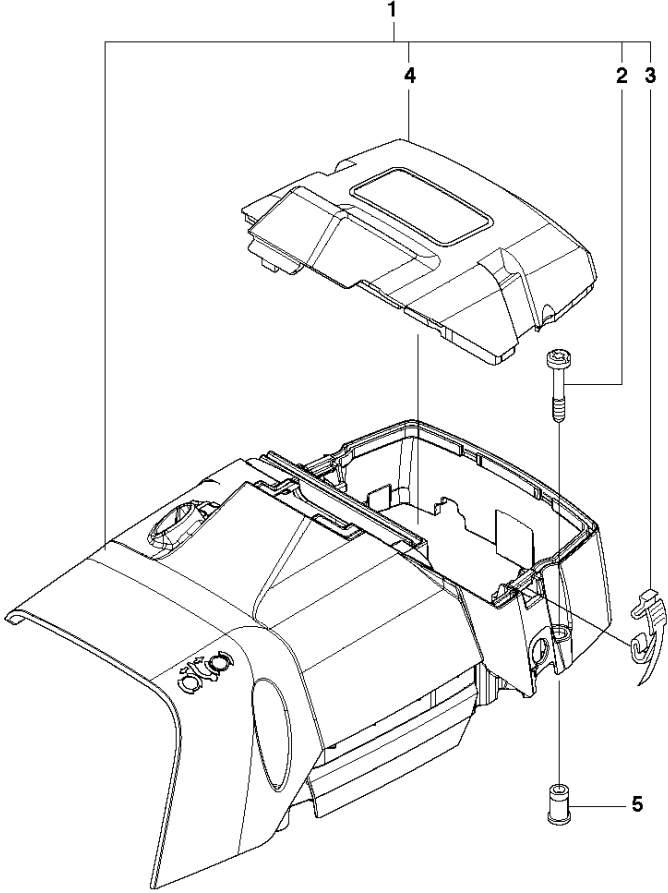

E CS2166
CYLINDER COVER

CYLINDER COVER

CS2166 from 2017-11 -

Ref	Part No	Description	Remark	QTY	KIT
1	574 45 82-02	CYLINDER COVER ASSY		1	
2	525 88 70-01	SCREW CITXPANMO		3	1
3	503 69 91-02	SNAP		2	1
4	503 69 60-01	FILTER COVER		1	1
5	537 05 59-03	SLEEVE		3	1