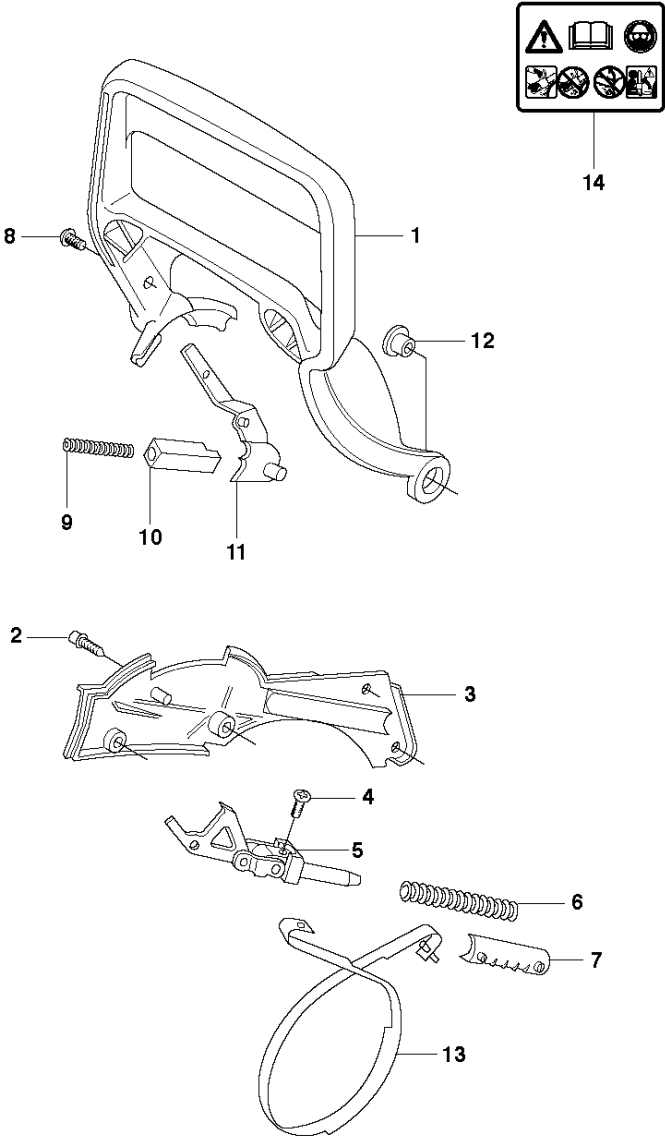

L CS2166
CHAIN BRAKE

CHAIN BRAKE

CS2166 from 2017-11 -

Ref	Part No	Description	Remark	QTY	KIT
1	576 25 59-01	HAND GUARD		1	
2	525 75 52-01	SCREW ITXSCFM		4	
3	503 75 11-03	HUB CAP		1	
4	525 88 74-02	SCREW CITXPANT		1	
5	501 87 53-03	KNEE JOINT		1	
6	503 70 99-02	BRAKE SPRING		1	
7	503 79 27-02	SUPPORT		1	
8	586 43 85-01	SCREW ITXSCM		1	
9	503 43 65-01	POSITION SPRING		1	
10	503 83 81-02	LOCK		1	
11	537 00 87-01	BRAKE LEVER		1	
12	503 77 52-01	BUSHING		1	
13	503 75 22-02	BRAKE BAND ASSY		1	
14	503 98 74-01	LABEL		1	1