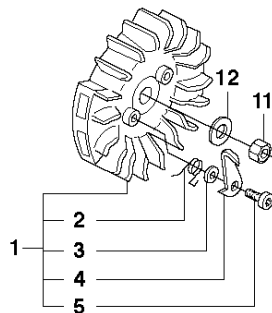

D CS2166
IGNITION SYSTEM

IGNITION SYSTEM

CS2166 from 2017-11 -

Ref	Part No	Description	Remark	QTY	KIT
1	537 05 16-05	FLYWHEEL ASSY		1	
2	501 67 35-01	SPRING		1	1
3	503 23 00-42	WASHER		1	1
4	537 01 55-01	STARTER PAWL		1	1
5	506 00 69-01	SCREW		1	1
6	582 02 97-01	SCREW ITXSCM		2	
7	588 93 74-03	IGNITION MODULE	DM51 COT	1	
8	501 48 54-02	SPARK PLUG CAP		1	
9	503 71 82-01	SWITCH		1	
10	503 62 61-01	CABLE		1	
11	503 22 10-11	HEXAGON NUT		2	
12	503 23 01-01	WASHER		1