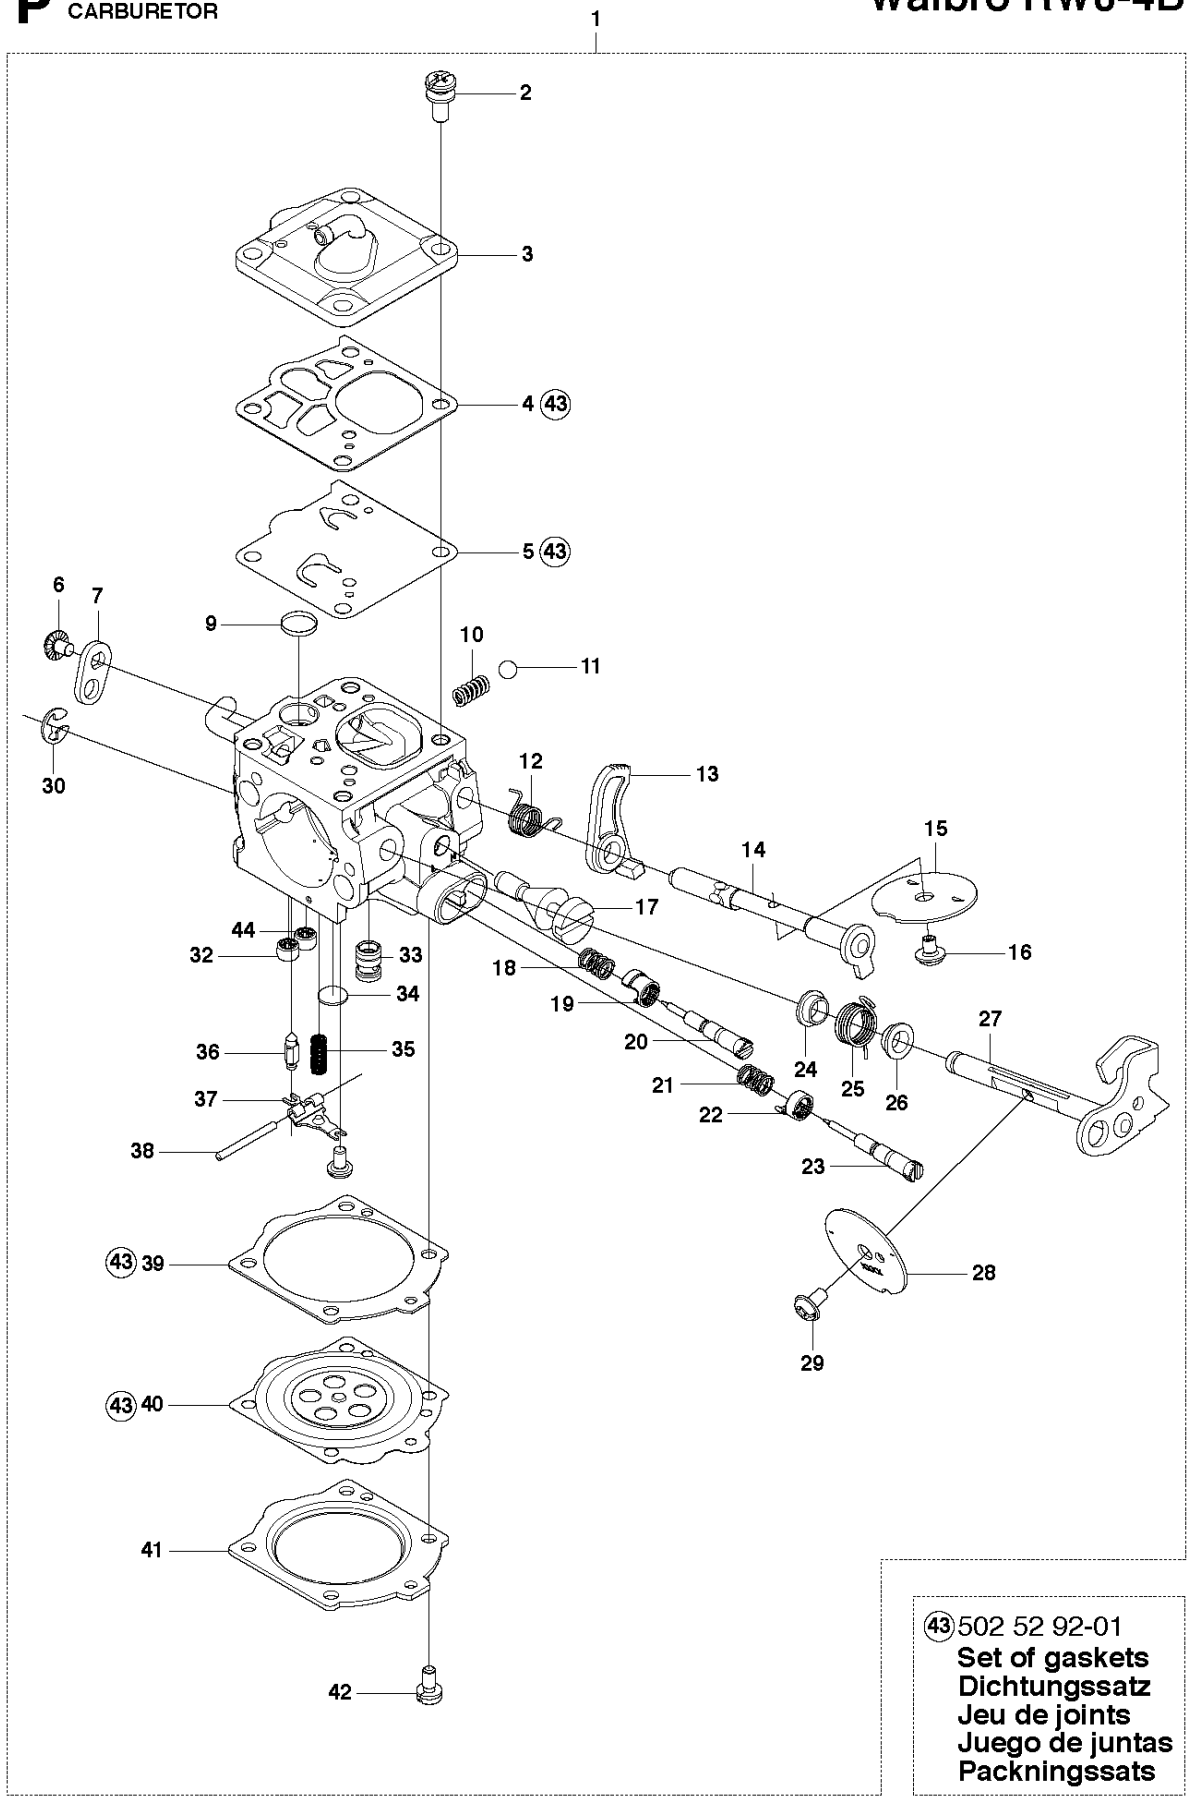

P CS2166
CARBURETOR

Walbro RWJ-4B

CARBURETOR

CS2166 from 2017-11 -

Ref	Part No	Description	Remark	QTY	KIT
1	581 10 07-01	CARBURETTOR	Walbro RWJ-4B	1	
2	503 11 75-01	SCREW		1	1
3	522 92 35-01	PUMP COVER		1	1
4	503 11 72-01	GASKET		1	1, 43
5	544 89 72-01	DIAPHRAGM PUMP		1	1, 43
6	501 46 87-01	SCREW		1	1
7	504 79 07-01	LEVER		1	1
9	501 66 61-01	SCREEN		1	1
10	503 11 77-01	SPRING		1	1
11	503 11 71-01	BALL		1	1
12	504 79 15-01	SPRING		1	1
13	537 40 92-01	LEVER		1	1
14	504 79 05-01	SHAFT ASSY		1	1
15	544 89 68-01	VALVE		1	1
16	537 00 34-01	SCREW		1	1
17	504 79 11-01	SCREW	s/n up to - 20131800192	1	1
17	585 18 67-01	IDLE SPEED SCREW	s/n from 20131800193 -	1	1
18	544 97 10-01	SPRING		1	1
19	544 97 08-01	LIMITER CAP		1	1
20	522 92 39-01	NEEDLE		1	1
21	544 97 10-01	SPRING		1	1
22	544 97 08-01	LIMITER CAP		1	1
23	544 97 13-01	NEEDLE		1	1
24	502 10 31-01	BUSHING		1	1
25	504 79 14-01	SPRING	s/n up to - 20131800192	1	1
25	576 13 82-01	SPRING	s/n from 20131800193 -	1	1
26	502 10 31-01	BUSHING		1	1
27	522 92 37-01	SHAFT ASSY		1	1
28	522 92 38-01	VALVE	s/n up to - 20131800192	1	1
28	577 65 79-01	VALVE	s/n from 20131800193 -	1	1
29	537 00 34-01	SCREW		1	1
30	505 31 67-36	RING		1	1
32	522 92 41-01	CHECK VALVE	s/n up to - 20131800192	1	1
32	580 64 23-01	CHECK VALVE	s/n from 20131800193 -	1	1
33	503 78 61-01	NOZZLE ASSY	s/n up to - 20131800192	1	1
33	577 69 98-01	MAIN NOZZLE	s/n from 20131800193 -	1	1
34	504 79 08-01	PLUG		1	1
35	504 79 12-01	SPRING		1	1
36	503 56 34-01	INLET		1	1
37	505 31 67-34	LEVER		1	1
38	505 31 67-31	PIN-METERING LEVER		1	1
39	501 46 75-01	GASKET		1	1, 43
40	503 63 48-01	SPRING	s/n up to - 20131800192	1	1, 43
40	503 63 58-01	DIAPHRAGM ASSY	s/n from 20131800193 -	1	1
41	505 31 67-02	COVER		1	1
42	503 10 87-01	SCREW		1	1
43	502 52 92-01	GASKET KIT	Set of gaskets	1	1
44	577 69 97-01	CHECK VALVE		1	1