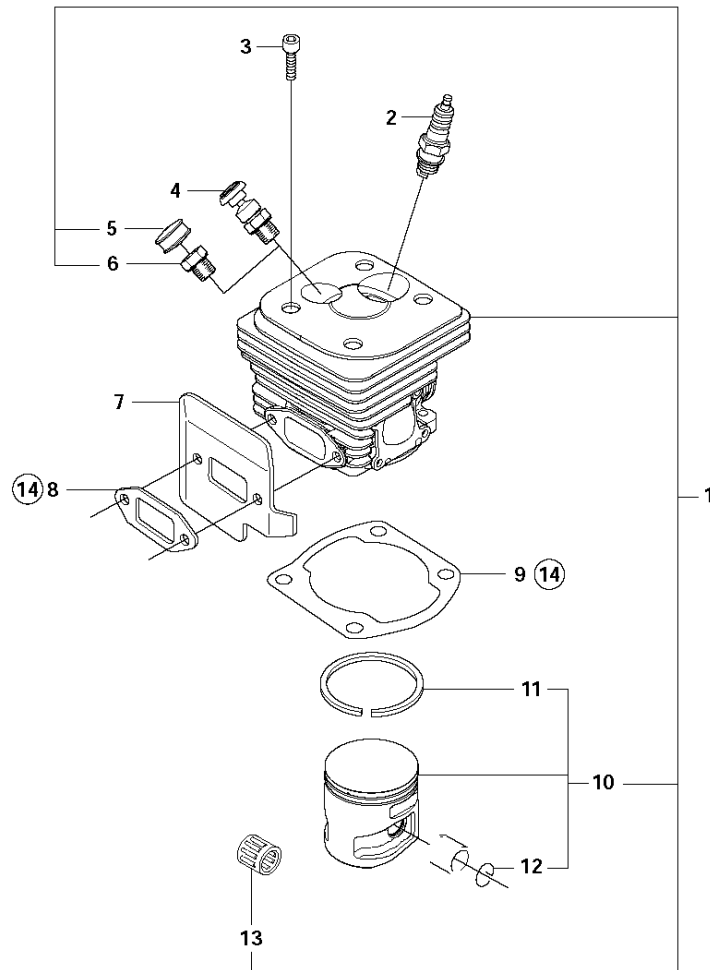

H CS2166
CYLINDER PISTON

- ⑭ 503 64 72-01
  Set of gaskets
  Dichtungssatz
  Jeu de joints
  Juego de juntas
  Packningssats

CYLINDER PISTON

CS2166 from 2017-11 -

Ref	Part No	Description	Remark	QTY	KIT
1	575 77 41-02	CYLINDER ASSY		1	
2	503 23 51-11	SPARK PLUG	NGK BPMR7A	1	
3	525 82 49-03	SCREW ITXSCM		4	
4	584 28 87-01	DECOMPRESSION VALVE		1	
5	537 20 71-01	PLUG		1	1
6	503 55 22-01	PLUG		1	1
7	523 04 91-01	HEAT DEFLECTOR		1	
8	503 77 59-01	GASKET		1	14
9	503 96 15-01	GASKET		1	14
10	577 20 77-02	PISTON ASSY		1	1
11	503 28 90-36	PISTON RING		2	1, 10
12	737 43 12-00	SNAP RING		2	1, 10
13	577 57 24-01	NEEDLE BEARING		1	1
14	503 64 72-01	GASKET KIT	Set of gaskets	1	1