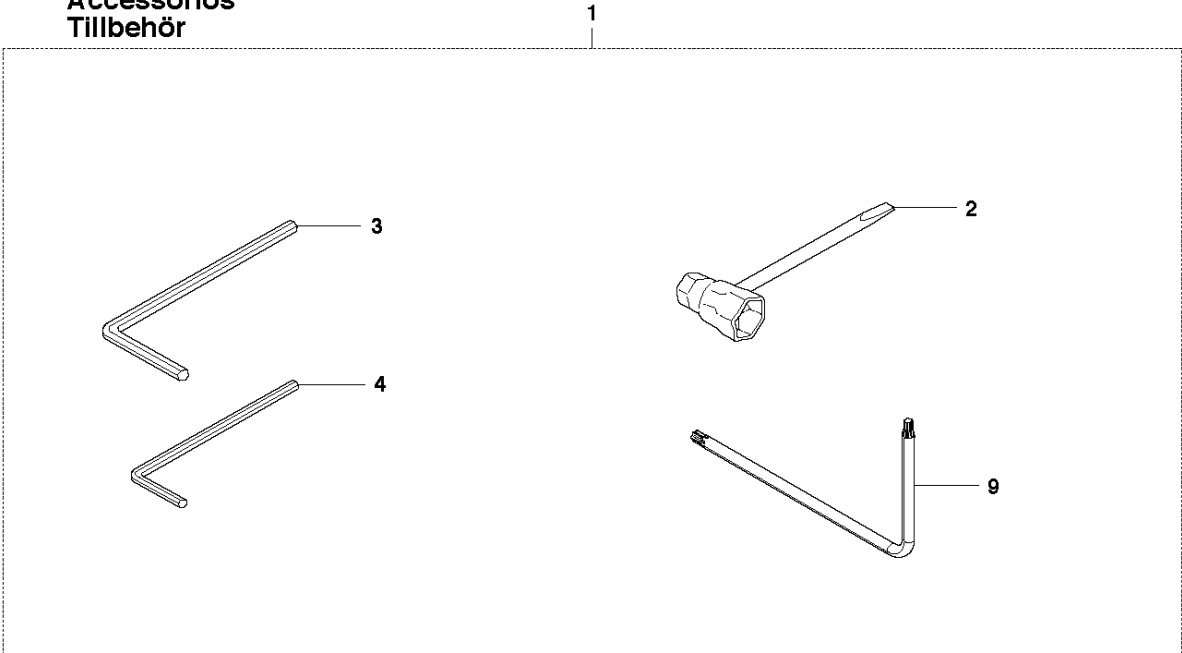

## ACCESSORIES

CS2166 from 2017-11 -

Ref	Part No	Description	Remark	QTY	KIT
1	588 79 74-01	TOOL		1	1
2	501 69 17-01	COMBINATION WRENCH		1	1
3	503 55 86-02	SPANNER	NV5	1	1
4	503 55 86-01	SPANNER	NV4	1	1
5	503 62 12-01	GREASE		1	
6	501 91 14-01	GREASE GUN		1	
7	503 96 90-12	WINTER KIT	WINTER	1	
8	586 50 52-01	SCREW CITXPANT		2	7
9	575 88 07-01	WRENCH	TORX T27/T20	1	1