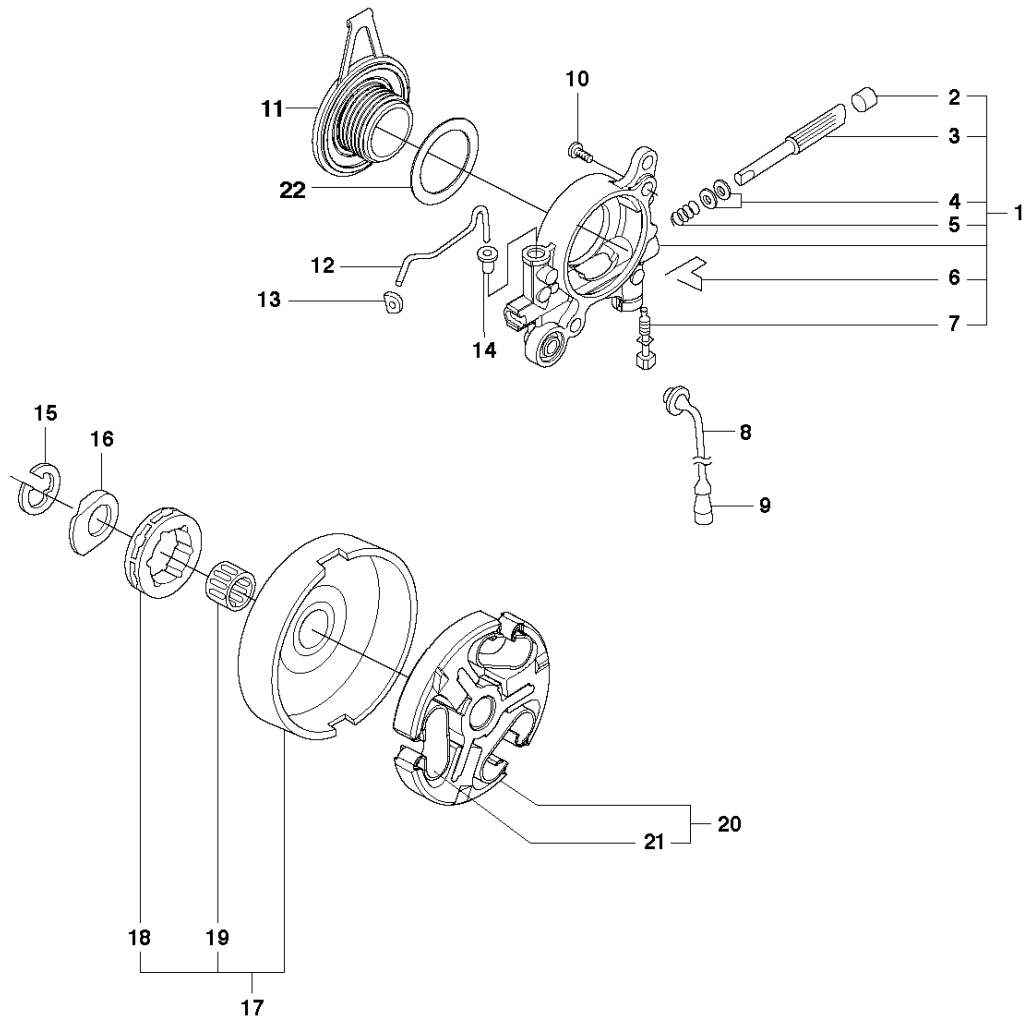

## CARBURETOR &amp; AIR FILTER

CS2166 from 2017-11 -

Ref	Part No	Description	Remark	QTY	KIT
1	575 26 91-01	AIR FILTER ASSY	80 My	1	
1	575 26 91-02	AIR FILTER ASSY	44 My	1	
1	575 26 91-03	AIR FILTER ASSY	Felt	1	
2	503 73 54-01	CLAMP		1	1
3	581 14 30-02	SCREW ITXSCM		2	
4	515 98 29-02	FILTER HOLDER		1	
5	503 68 41-01	LEVER		1	
6	522 41 88-01	GUIDE SLEEVE		1	
7	581 10 07-01	CARBURETTOR	Walbro RWJ-4B	1	
8	503 40 06-04	IMPULSE HOSE		1	
9	522 44 62-01	FLANGE		1	
11	521 99 25-03	INLET PIPE		1	
11	521 99 25-04	INLET PIPE	For cold conditions	1	
12	505 28 33-11	HOSE CLAMP		1	

## CHAIN BRAKE

CS2166 from 2017-11 -

Ref	Part No	Description	Remark	QTY	KIT
1	576 25 59-01	HAND GUARD		1	
2	525 75 52-01	SCREW ITXSCFM		4	
3	503 75 11-03	HUB CAP		1	
4	525 88 74-02	SCREW CITXPANT		1	
5	501 87 53-03	KNEE JOINT		1	
6	503 70 99-02	BRAKE SPRING		1	
7	503 79 27-02	SUPPORT		1	
8	586 43 85-01	SCREW ITXSCM		1	
9	503 43 65-01	POSITION SPRING		1	
10	503 83 81-02	LOCK		1	
11	537 00 87-01	BRAKE LEVER		1	
12	503 77 52-01	BUSHING		1	
13	503 75 22-02	BRAKE BAND ASSY		1	
14	503 98 74-01	LABEL		1	1

## CLUTCH &amp; OIL PUMP

CS2166 from 2017-11 -

Ref	Part No	Description	Remark	QTY	KIT
1	503 52 13-03	OIL PUMP ASSY		1	
2	503 62 49-01	SEALING PLUG		1	1
3	503 52 15-01	PUMP PISTON		1	1
4	503 23 00-04	WASHER		1	1
5	501 61 58-01	SPRING		1	1
6	503 81 30-01	SPRING		1	1
7	503 81 13-01	PIN SCREW		1	1
8	503 42 67-01	OIL HOSE		1	
9	501 54 41-02	OIL SCREEN		1	
10	525 82 49-12	SCREW ITXSCM		1	
11	537 20 78-07	PUMP PINION		1	
12	503 77 43-01	OIL PIPE		1	
13	503 64 47-01	INLET PIPE		1	
14	504 30 00-26	SEALING		1	
15	503 27 21-01	E-CLIP		1	
16	503 75 24-01	WASHER		1	
17	586 98 06-01	CLUTCH DRUM ASSY	"3/8"x7T"	1	
17	586 98 06-02	CLUTCH DRUM ASSY	"3/8"x8T"	1	
18	501 59 80-02	RIM	"3/8"x7T"	1	17
18	505 30 36-61	RIM	"3/8"x8T"	1	17
19	503 43 20-01	NEEDLE HOLDER		1	17
20	586 79 84-01	CLUTCH ASSY		1	
21	537 36 06-01	CLUTCH SPRING		1	20
22	503 23 00-59	WASHER		1	