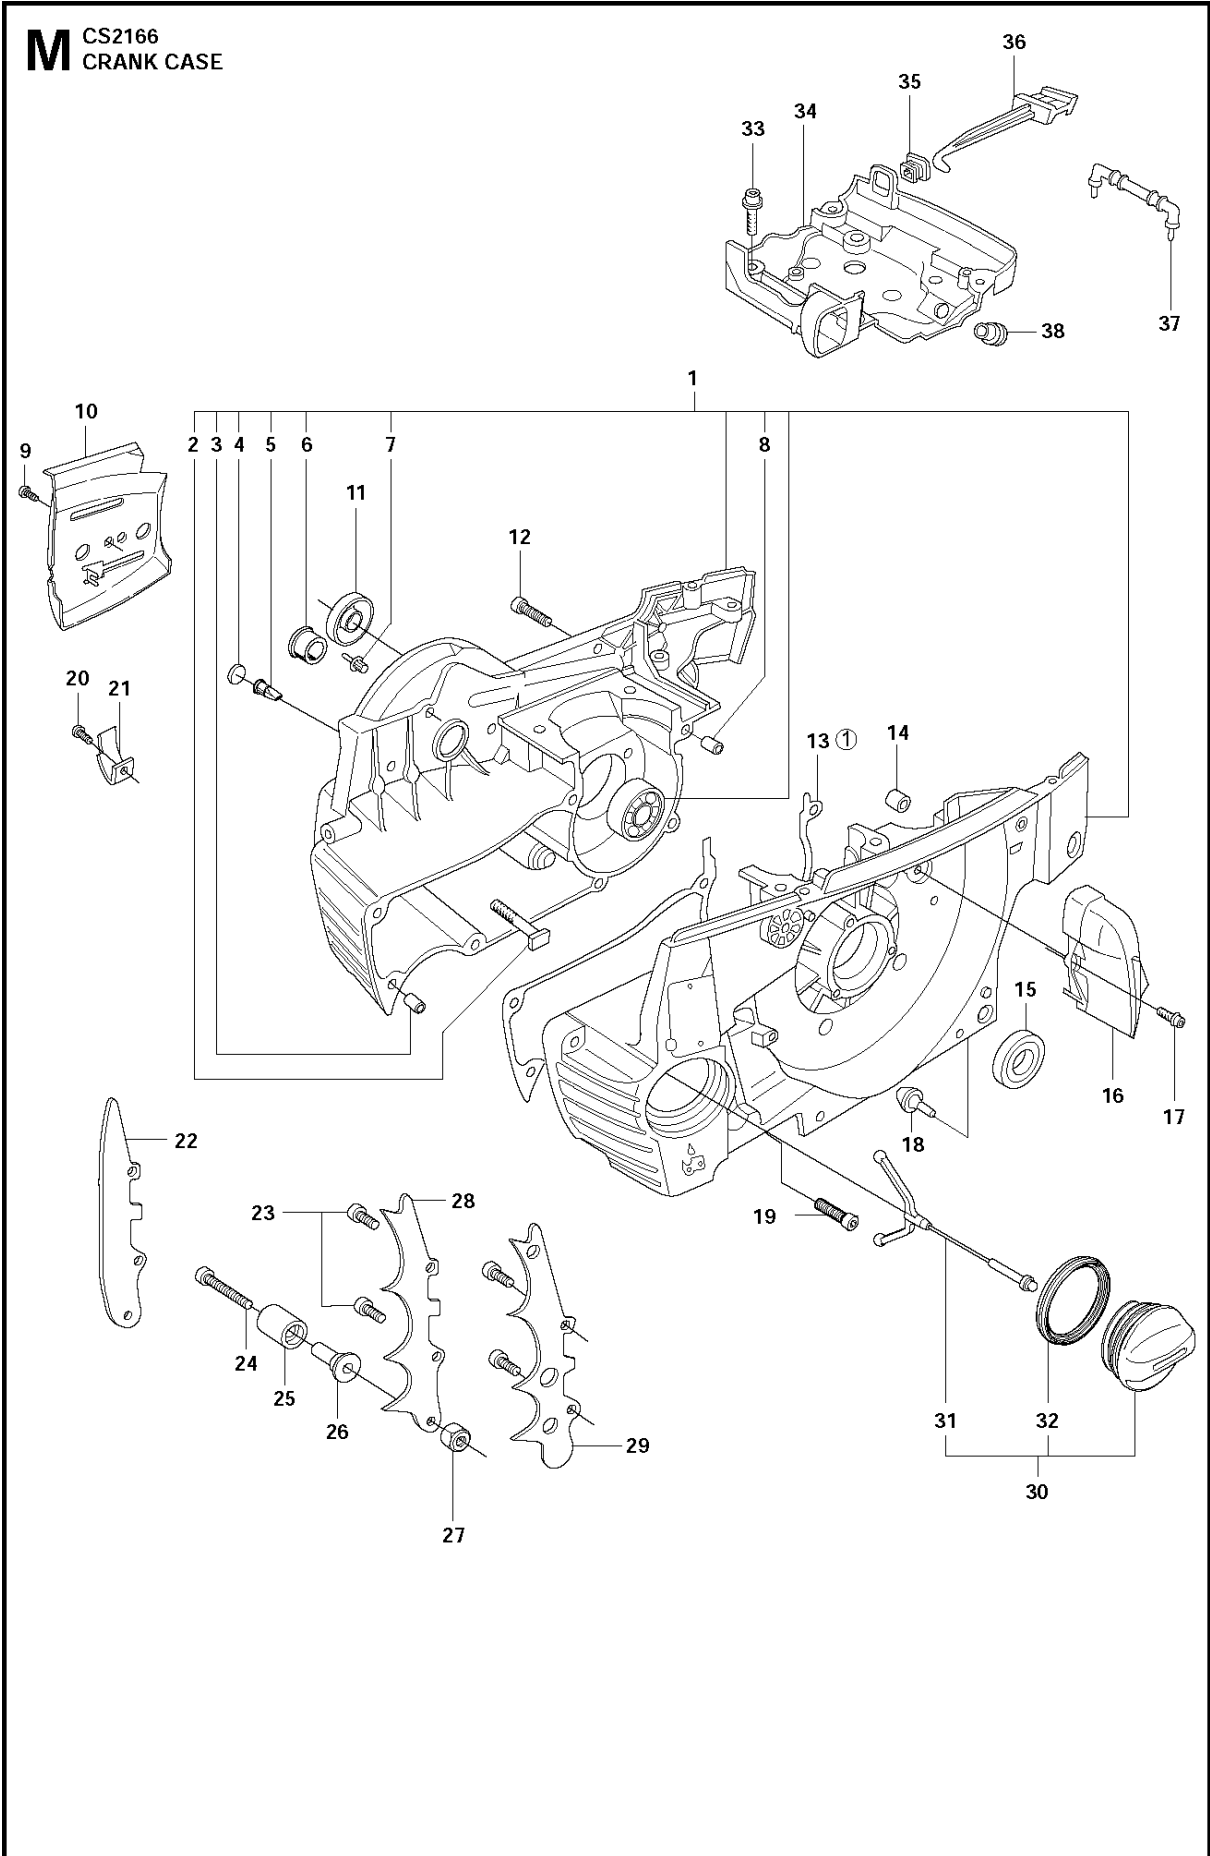

CRANKCASE

CS2166 from 2017-11 -

Ref	Part No	Description	Remark	QTY	KIT
1	503 62 68-14	CRANKCASE ASSY		1	
2	537 05 13-01	BAR BOLT		1	1
3	501 27 08-01	GUIDE BUSHING		1	1
4	530 02 61-19	CHECK VALVE		1	1
5	537 40 35-01	FILTER		1	1
6	503 96 70-01	BUSHING		1	1
7	503 75 18-01	PIN KNEE-JOINT		1	1
8	501 27 08-01	GUIDE BUSHING		1	1
9	525 88 74-02	SCREW CITXPANT		1	
10	537 01 37-01	CHAIN GUIDE PLATE		1	
11	503 26 03-01	SEALING RING		1	
12	586 44 54-01	SCREW ITXSCM		1	
13	503 62 72-01	GASKET		1	
14	503 85 73-01	COVER		1	
15	505 27 57-19	SEALING RING		1	
16	503 62 84-01	AIR NOZZLE		1	
17	525 75 52-01	SCREW ITXSCFM		1	
18	503 84 61-01	BUFFER		1	
19	575 79 12-02	SCREW ITXSCM		1	
20	525 82 49-13	SCREW ITXSCM		1	
21	501 68 68-01	CHAIN CATCHER		1	
22	537 04 29-01	BUMPER		1	
23	575 79 35-01	SCREW ITXPANM		1	
24	525 75 51-03	SCREW ITXSCFM		1	
25	537 02 44-01	WEAR PROTECTION		1	
26	537 08 92-01	CHAIN CATCHER		1	
27	503 22 24-01	LOCK NUT		1	
28	537 01 71-01	SPIKE		1	
29	503 64 79-02	SPIKE		1	
30	537 21 52-06	TANK CAP ASSY		1	
31	503 57 89-01	HOLDER		1	30
32	589 24 11-01	GASKET		1	30
33	525 75 52-01	SCREW ITXSCFM		4	
34	588 09 37-02	CARBURETTOR AREA BASE		1	
35	503 73 44-01	GROMMET		1	
36	515 98 22-01	CHOKE		1	
37	579 46 89-01	SUPPORT		1	
38	537 09 54-01	GROMMET		1