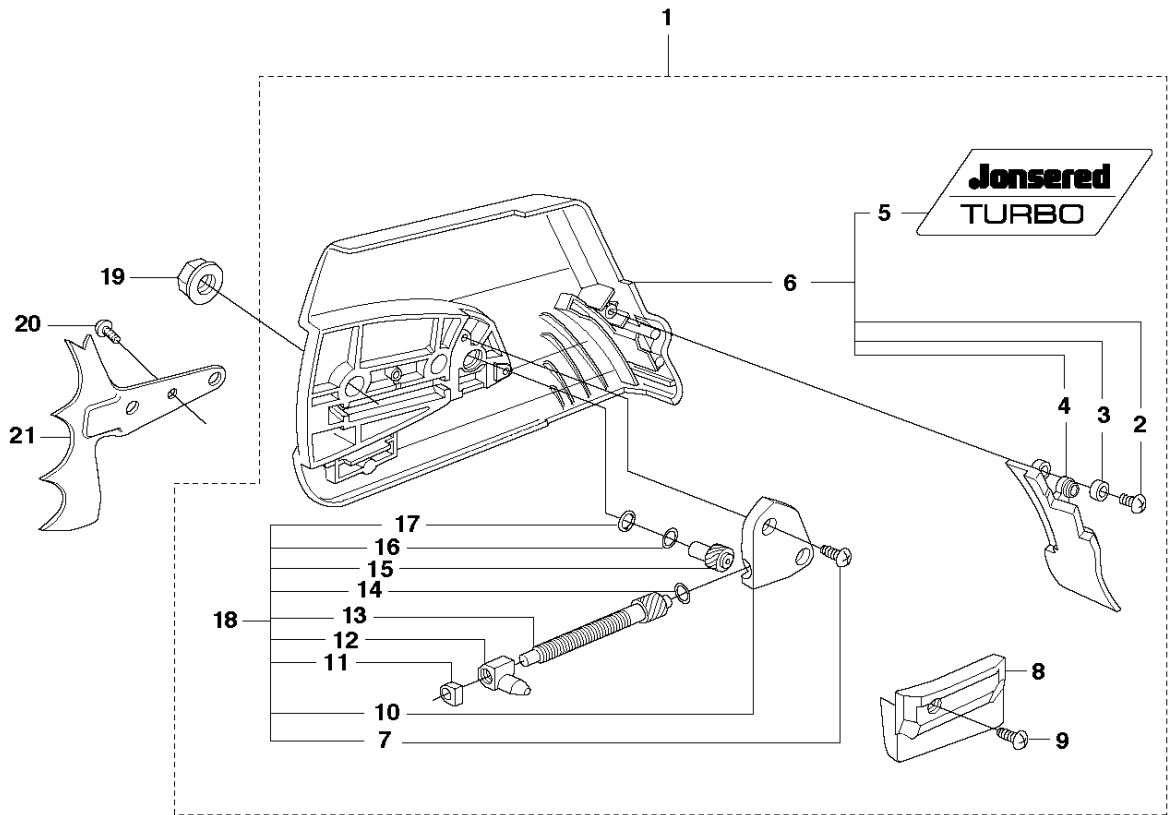

A CS2166
CLUTCH COVER

CLUTCH COVER

CS2166 from 2017-11 -

Ref	Part No	Description	Remark	QTY	KIT
1	537 07 20-02	CLUTCH COVER ASSY		1	
2	525 88 74-02	SCREW CITXPANT		1	1, 6
3	503 89 70-01	SLEEVE		1	1, 6
4	503 76 29-02	CHIP GUARD		1	1, 6
5	537 24 43-01	LABEL		1	1, 6
6	537 07 20-71	CLUTCH COVER ASSY		1	1
7	525 88 74-02	SCREW CITXPANT		2	1,18
8	537 19 06-01	CHAIN GUIDE		1	1
9	525 88 74-02	SCREW CITXPANT		1	1
10	537 01 68-01	COVER		1	1, 18
11	537 01 74-01	BEARING SLEEVE		1	1, 18
12	503 99 83-01	PAWL		1	1, 18
13	537 07 95-02	WORM SCREW		1	1, 18
14	503 23 00-66	WASHER		1	1, 18
15	537 07 94-02	WORM WHEEL		1	1, 18
16	503 23 00-63	WASHER		1	1, 18
17	740 48 07-02	O-RING		1	1, 18
18	537 04 41-02	CHAIN TENSIONER		1	1
19	503 22 00-01	HEXAGON NUT		2	
20	525 88 74-02	SCREW CITXPANT		1	
21	503 71 97-01	SPIKE		1