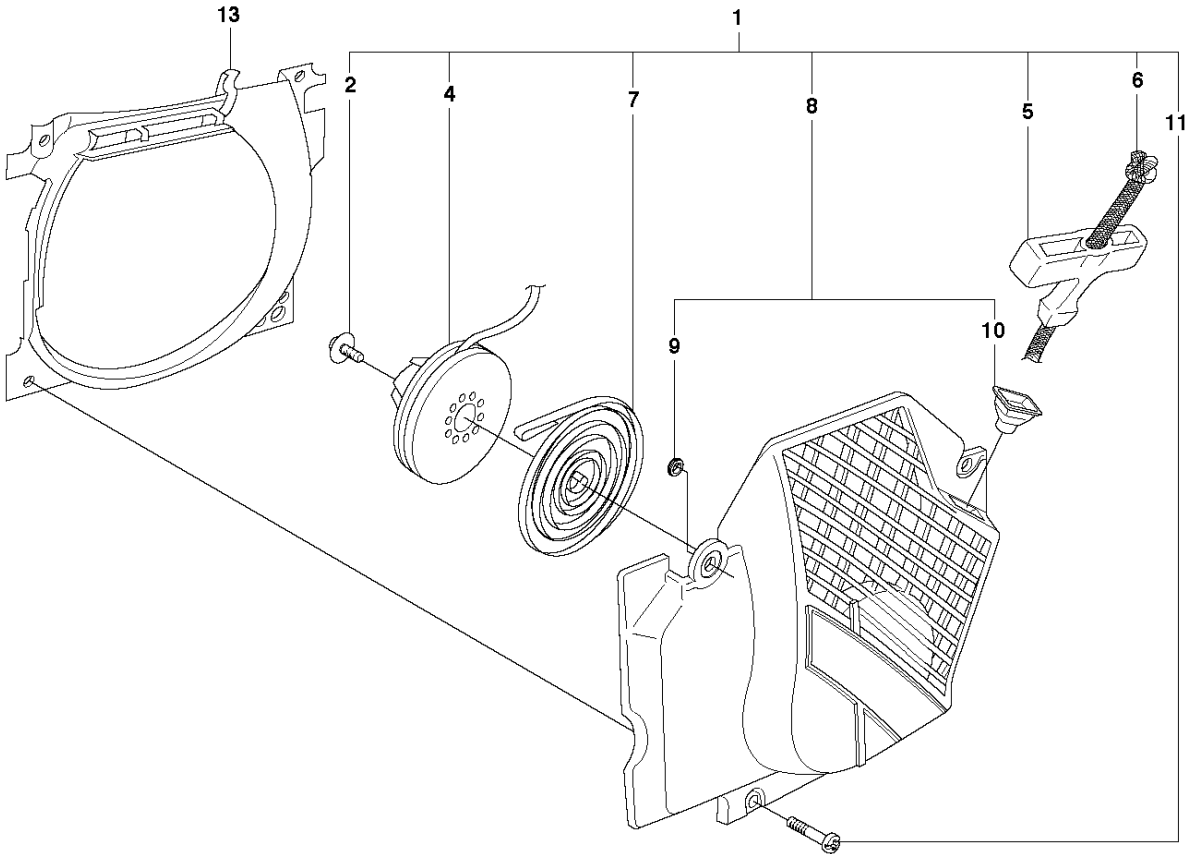

C CS2166
STARTER

STARTER

CS2166 from 2017-11 -

Ref	Part No	Description	Remark	QTY KIT	
1	503 69 28-03	STARTER ASSY		1	
2	586 44 31-01	SCREW ITXSCFT		1	1
4	503 85 96-01	STARTER PULLEY		1	1
5	537 19 65-01	STARTER HANDLE		1	1
6	503 43 29-02	STARTER CORD		1	1
7	503 78 72-01	RECOIL SPRING		1	1
8	503 69 29-04	STARTER HOUSING		1	1
9	537 08 67-01	BUSHING		1	1, 8
10	501 63 06-01	SLEEVE		1	1, 8
11	525 82 45-01	SCREW CITXPANMO		4	1
12	537 14 55-11	LABEL		1	
13	503 62 83-01	AIR CONDUCTOR		1