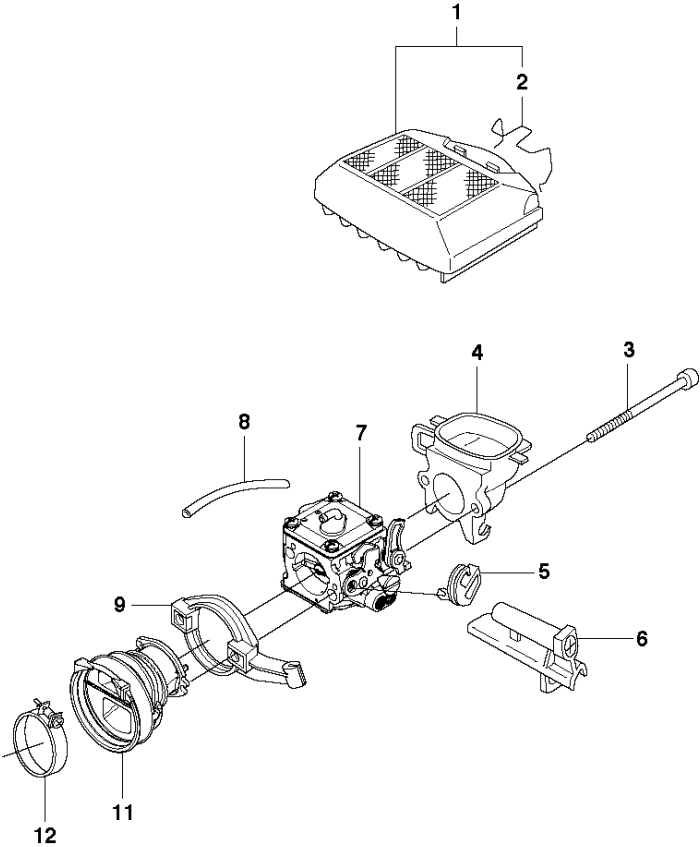

F CS2166
CARBURETOR & AIRFILTER

CARBURETOR & AIR FILTER

CS2166 from 2017-11 -

Ref	Part No	Description	Remark	QTY	KIT
1	575 26 91-01	AIR FILTER ASSY	80 My	1	
1	575 26 91-02	AIR FILTER ASSY	44 My	1	
1	575 26 91-03	AIR FILTER ASSY	Felt	1	
2	503 73 54-01	CLAMP		1	1
3	581 14 30-02	SCREW ITXSCM		2	
4	515 98 29-02	FILTER HOLDER		1	
5	503 68 41-01	LEVER		1	
6	522 41 88-01	GUIDE SLEEVE		1	
7	581 10 07-01	CARBURETTOR	Walbro RWJ-4B	1	
8	503 40 06-04	IMPULSE HOSE		1	
9	522 44 62-01	FLANGE		1	
11	521 99 25-03	INLET PIPE		1	
11	521 99 25-04	INLET PIPE	For cold conditions	1	
12	505 28 33-11	HOSE CLAMP		1