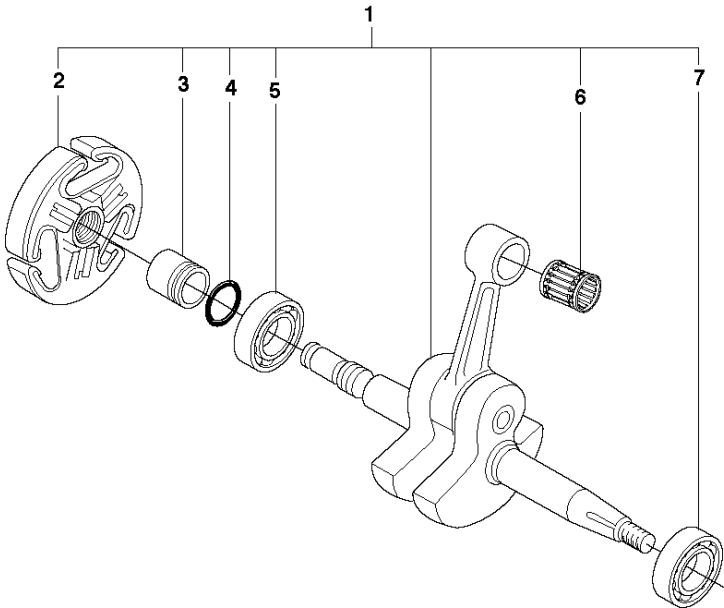

N CS2166
CRANK SHAFT

CRANKSHAFT

CS2166 from 2017-11 -

Ref	Part No	Description	Remark	QTY	KIT
1	503 74 87-04	CRANKSHAFT ASSY		1	
2	586 79 84-01	CLUTCH ASSY		1	1
3	503 77 91-01	SLEEVE		1	1
4	503 26 30-19	O-RING		1	1
5	585 97 50-01	BALL BEARING		1	1
6	577 57 24-01	NEEDLE BEARING		1	1
7	585 97 50-01	BALL BEARING		1	1