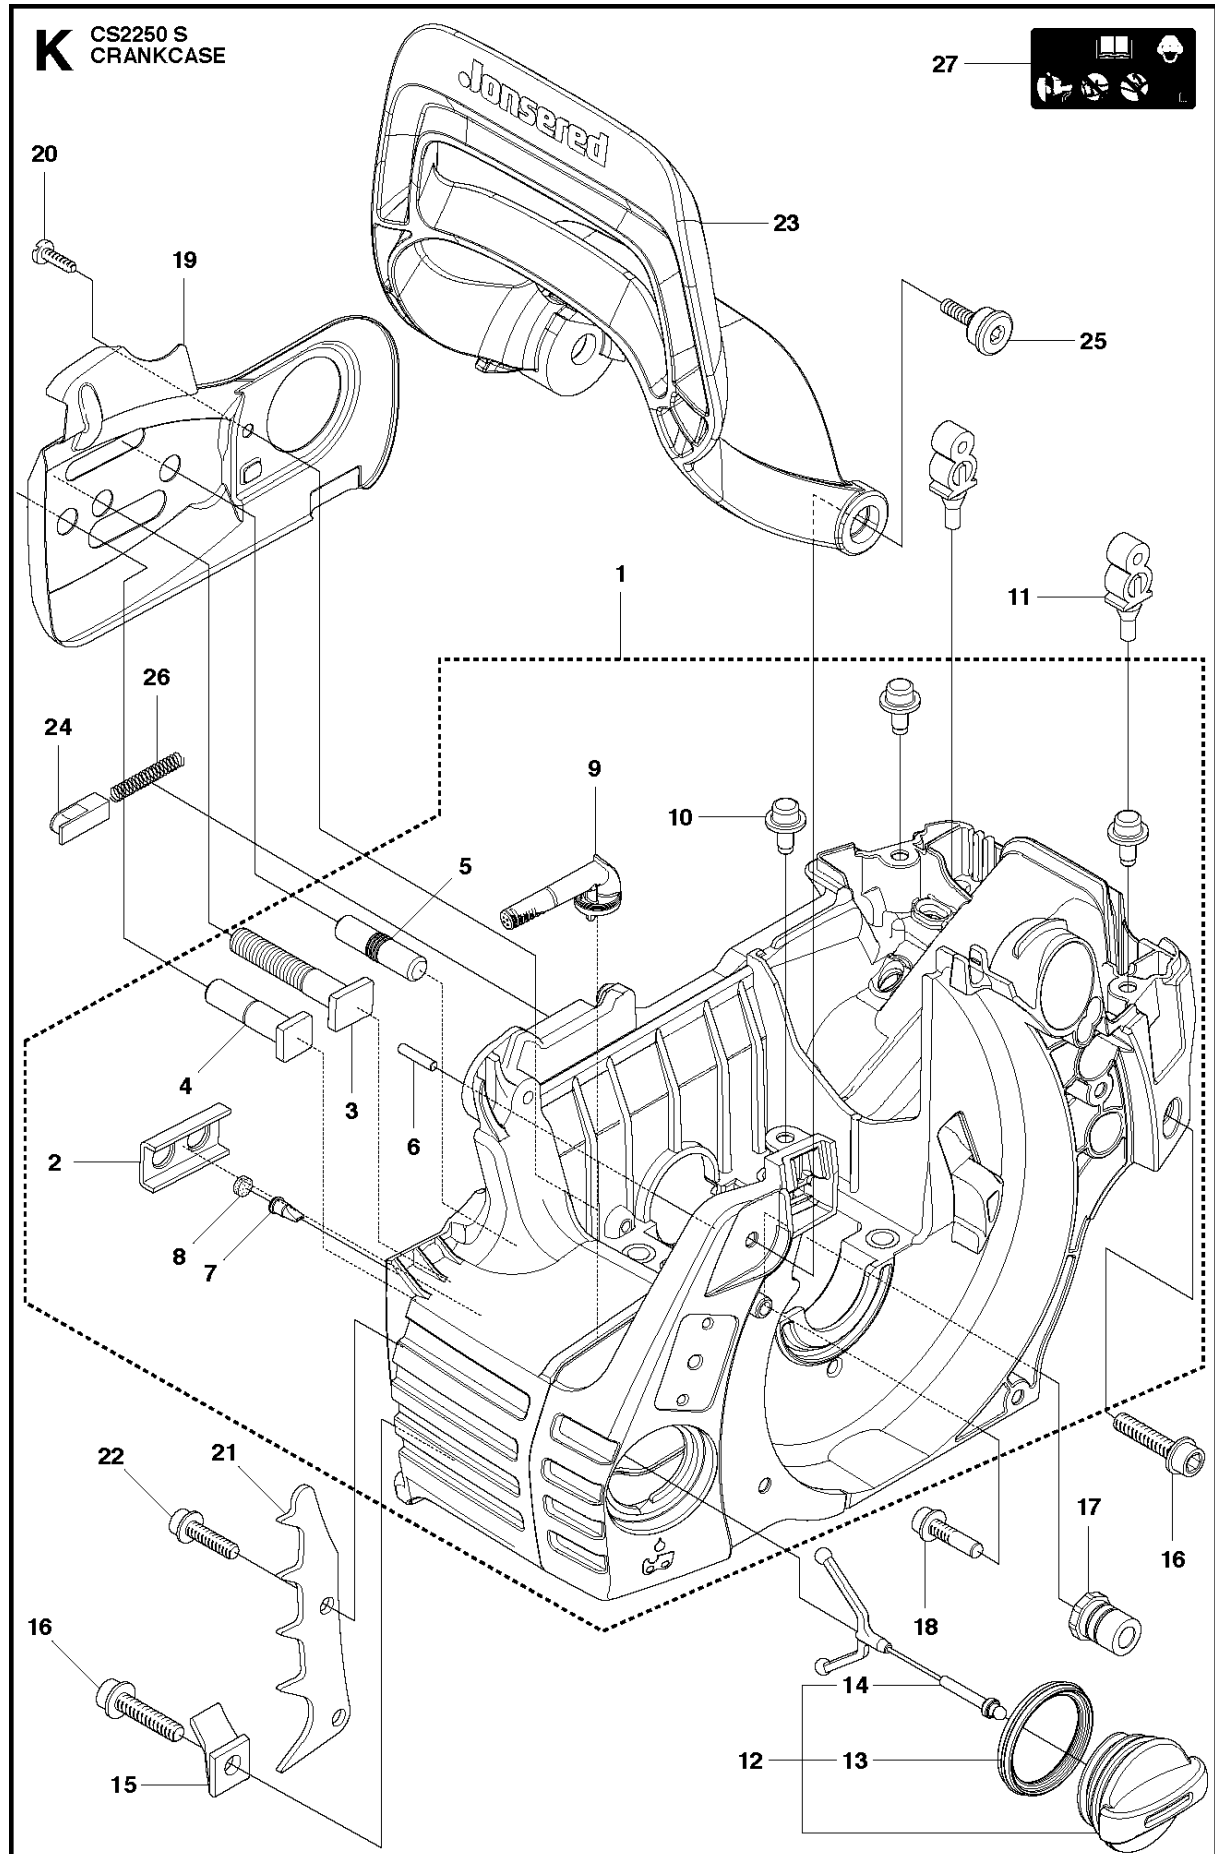

CS2250 S from 2011-07 -

Ref	Part No	Description	Remark	QTY	KIT
1	506 45 04-01	CARBURETTOR		1	
2	502 07 82-01	COLLAR		1	1
3	502 07 83-01	COLLAR		1	1
4	502 07 84-01	SCREW		1	1
5	502 07 86-01	SPRING		1	1
6	502 07 87-01	SPRING		1	1
7	503 47 90-01	SCREW		1	1
8	503 47 96-01	SCREW		1	1
9	503 47 97-01	VALVE		1	1
10	503 48 00-01	PIN RETAINING SCREW		1	1
11	503 48 01-01	SCREW		1	1
12	503 48 05-01	SCREW		4	1
13	503 48 11-01	PIECE		1	1
14	503 48 18-01	SCREW		2	1
15	503 53 56-01	PLUG WELCH		2	1
16	503 53 57-01	STRAINER		1	1
17	503 66 59-01	LEVER		1	1
18	537 02 01-01	GASKET		1	1, 37
19	537 38 31-01	DIAPHRAGM PUMP		1	1, 37
20	502 07 89-01	COVER		1	1
21	537 38 33-01	SCREW		1	1
22	537 38 34-01	SPRING		1	1
23	537 38 37-01	COVER		1	1
24	544 23 77-01	NOZZLE ASSY		1	1
25	502 07 90-01	DIAPHRAGM		1	1, 37
26	502 07 91-01	LEVER		1	1
27	505 10 17-01	LEVER		1	1
28	502 07 94-01	SHAFT ASSY		1	1
29	502 07 95-01	SHAFT ASSY		1	1
30	502 24 77-01	VALVE		1	1
31	502 07 98-01	COLLAR		1	1
32	537 38 36-01	GASKET		1	1, 37
33	502 08 17-01	LEVER		1	1
34	502 07 99-01	SCREW		1	1
35	502 08 00-01	SCREW		1	1
36	502 08 01-01	VALVE		1	1
37	502 08 02-01	GASKET KIT	B = Set of Gaskets	1	
38	544 11 95-01	PLUG		1	1

B CS2250 S
CLUTCH & OIL PUMP

CLUTCH & OIL PUMP

CS2250 S from 2011-07 -

Ref	Part No	Description	Remark	QTY	KIT
1	537 11 05-03	CLUTCH ASSY		1	
2	537 35 91-01	CLUTCH SPRING		2	1
3	578 09 79-01	CLUTCH DRUM		1	
4	503 25 52-01	NEEDLE BEARING		1	3
5	503 93 18-01	PUMP PINION		1	
6	540 05 79-01	PUMP PISTON		1	
7	537 15 48-01	PUMP CYLINDER		1	
8	544 08 42-01	OIL HOSE		1	