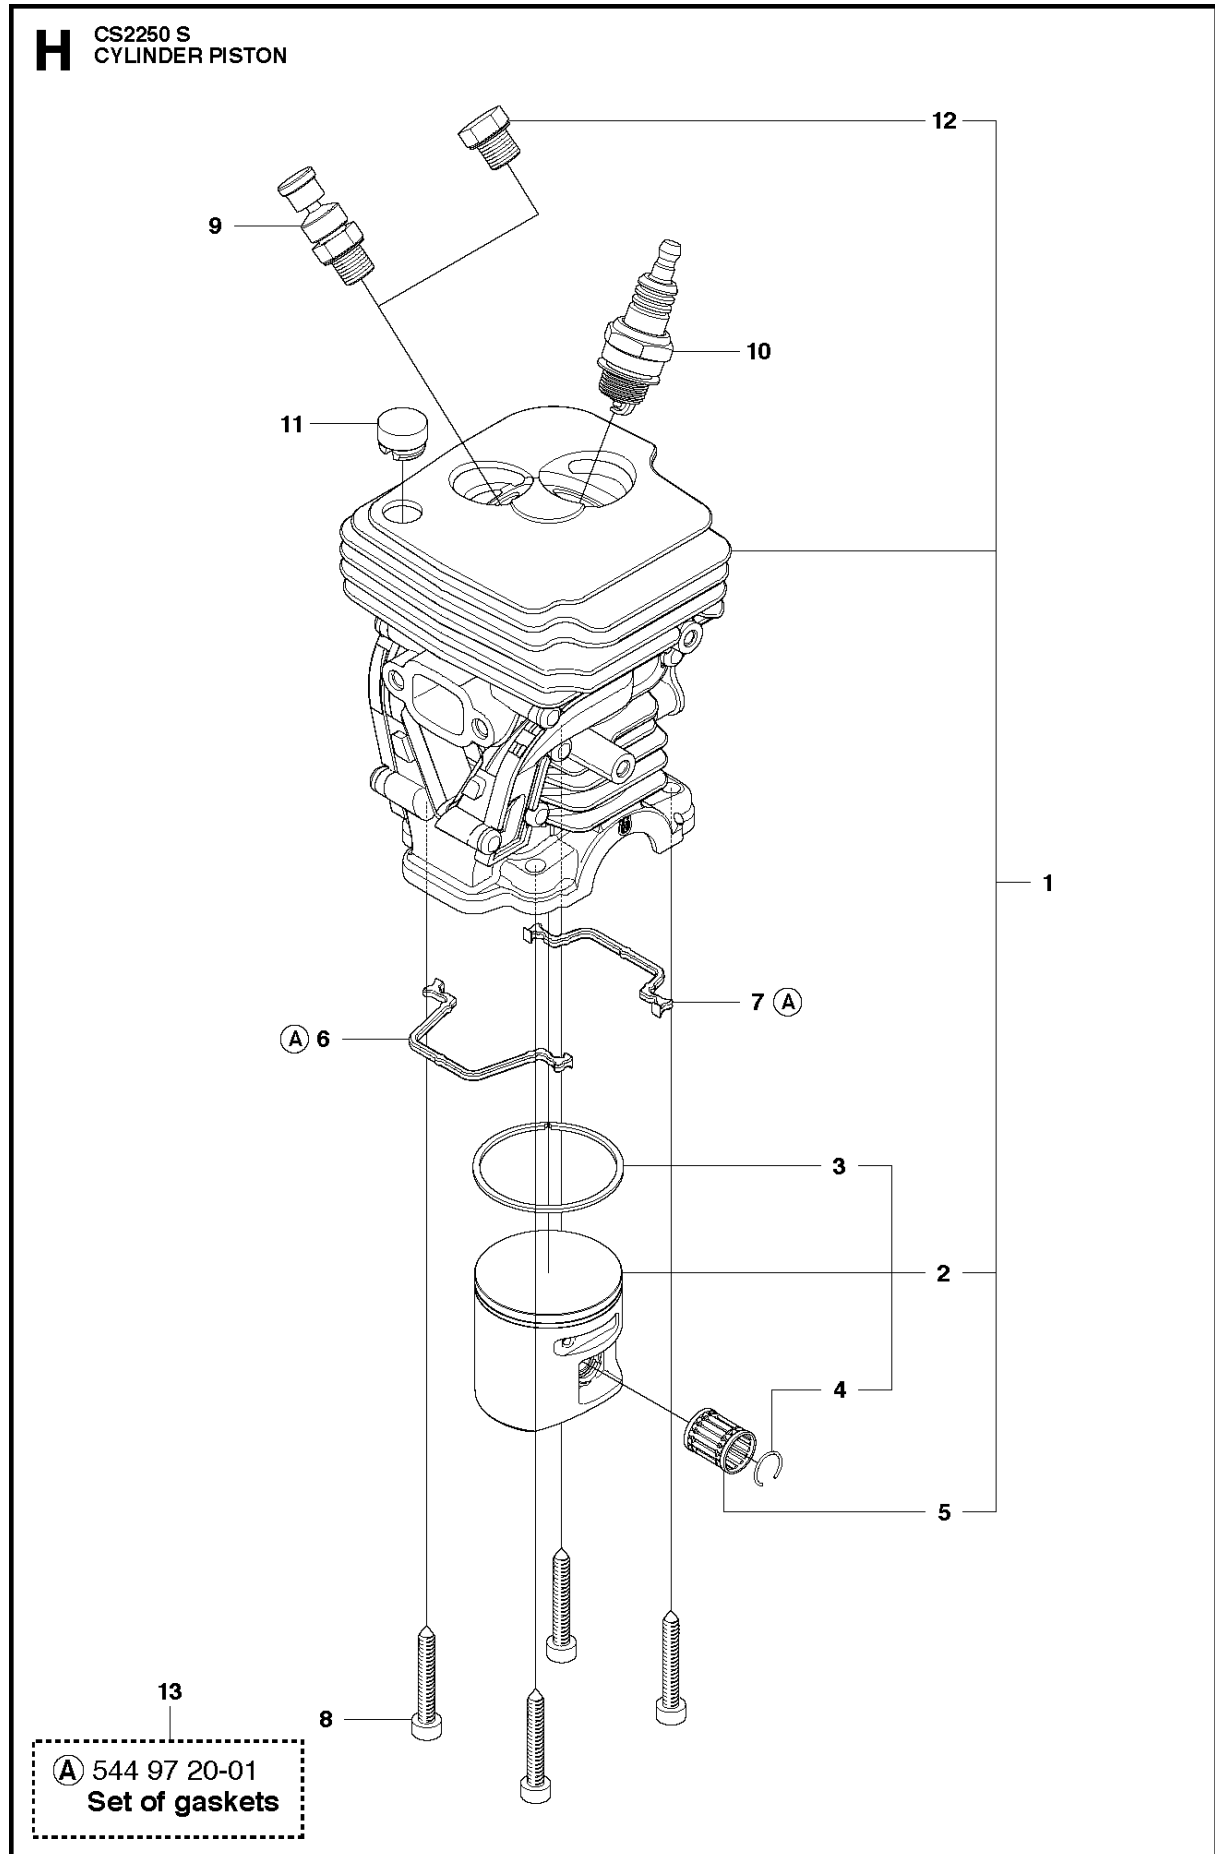

CYLINDER PISTON

CS2250 S from 2011-07 -

Ref	Part No	Description	Remark	QTY	KIT
1	544 11 98-02	CYLINDER		1	
2	544 08 89-03	PISTON ASSY		1	1
3	544 08 87-01	PISTON RING		1	1, 2
4	544 21 13-01	CIRCLIP		1	1, 2
5	503 25 63-01	NEEDLE BEARING		1	1
6	544 10 87-01	GASKET		1	13
7	544 10 92-01	GASKET		1	13
8	503 20 05-27	SCREW IHSCM		4	
9	544 87 07-01	DECOMPRESSION VALVE		1	
10	577 48 40-01	SPARK PLUG	HQT-1	1	
11	540 05 73-01	SUPPORT		1	
12	503 55 22-01	PLUG		1	1
13	544 97 20-01	GASKET KIT	Set of Gaskets	1