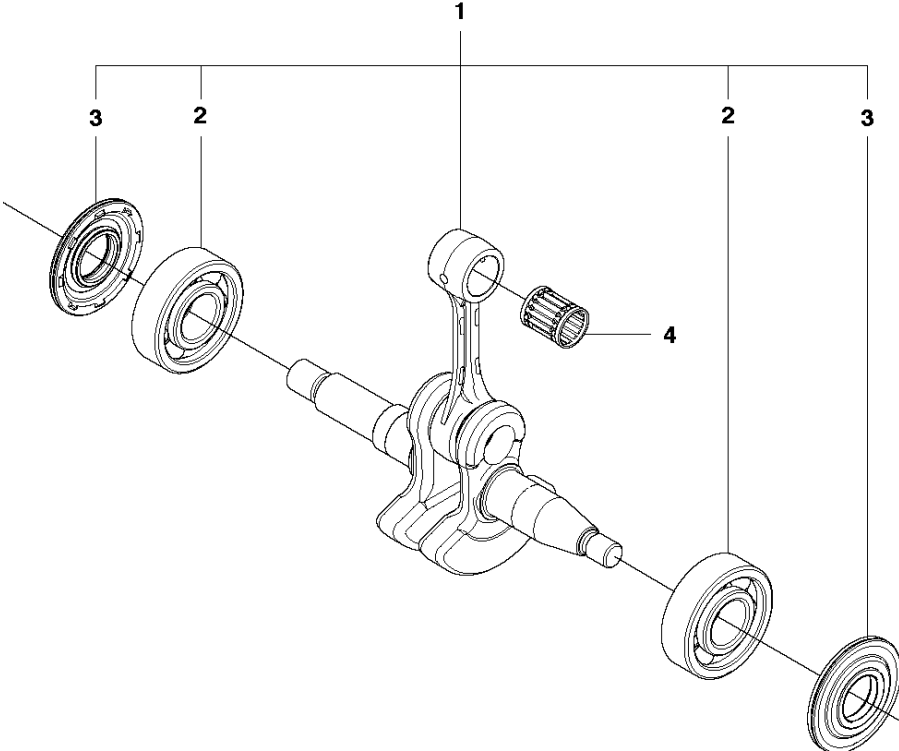

J CS2250 S
CRANKSHAFT

CRANKSHAFT

CS2250 S from 2011-07 -

Ref	Part No	Description	Remark	QTY	KIT
1	525 60 50-01	CRANKSHAFT ASSY		1	
2	544 06 20-01	BEARING		2	1
3	544 01 38-01	SEALING		2	1
4	503 25 63-01	NEEDLE BEARING		1