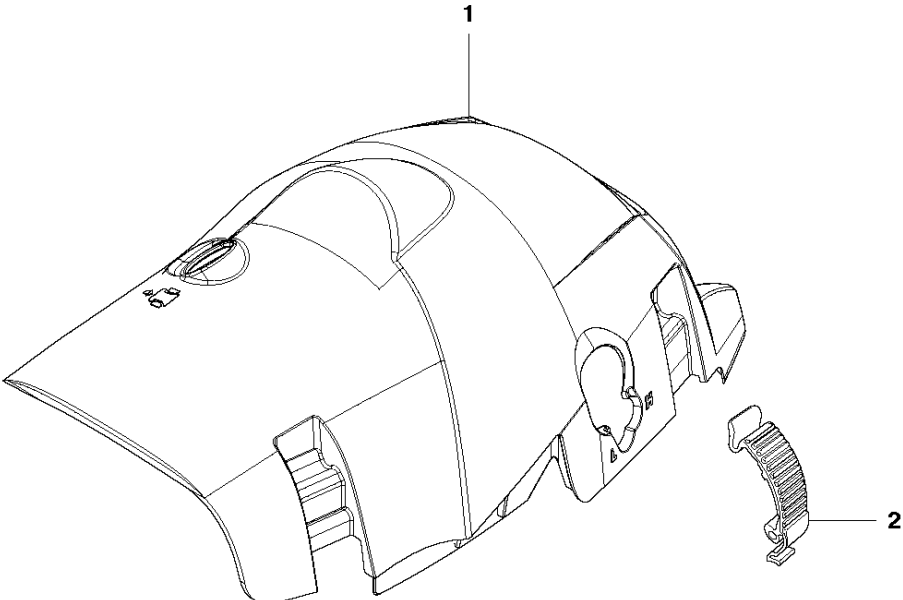

C CS2250 S
CYLINDER COVER

CYLINDER COVER

CS2250 S from 2011-07 -

Ref	Part No	Description	Remark	QTY KIT
1	502 30 03-01	CYLINDER COVER		1
2	503 89 47-02	SNÄPPE		3

CYLINDER PISTON

CS2250 S from 2011-07 -

Ref	Part No	Description	Remark	QTY	KIT
1	544 11 98-02	CYLINDER		1	
2	544 08 89-03	PISTON ASSY		1	1
3	544 08 87-01	PISTON RING		1	1, 2
4	544 21 13-01	CIRCLIP		1	1, 2
5	503 25 63-01	NEEDLE BEARING		1	1
6	544 10 87-01	GASKET		1	13
7	544 10 92-01	GASKET		1	13
8	503 20 05-27	SCREW IHSCM		4	
9	544 87 07-01	DECOMPRESSION VALVE		1	
10	577 48 40-01	SPARK PLUG	HQT-1	1	
11	540 05 73-01	SUPPORT		1	
12	503 55 22-01	PLUG		1	1
13	544 97 20-01	GASKET KIT	Set of Gaskets	1	