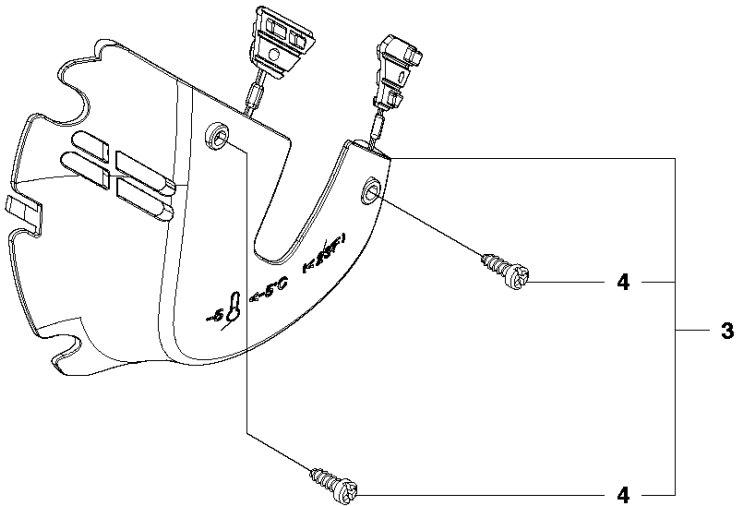

Q CS2250 S
WINTER KIT