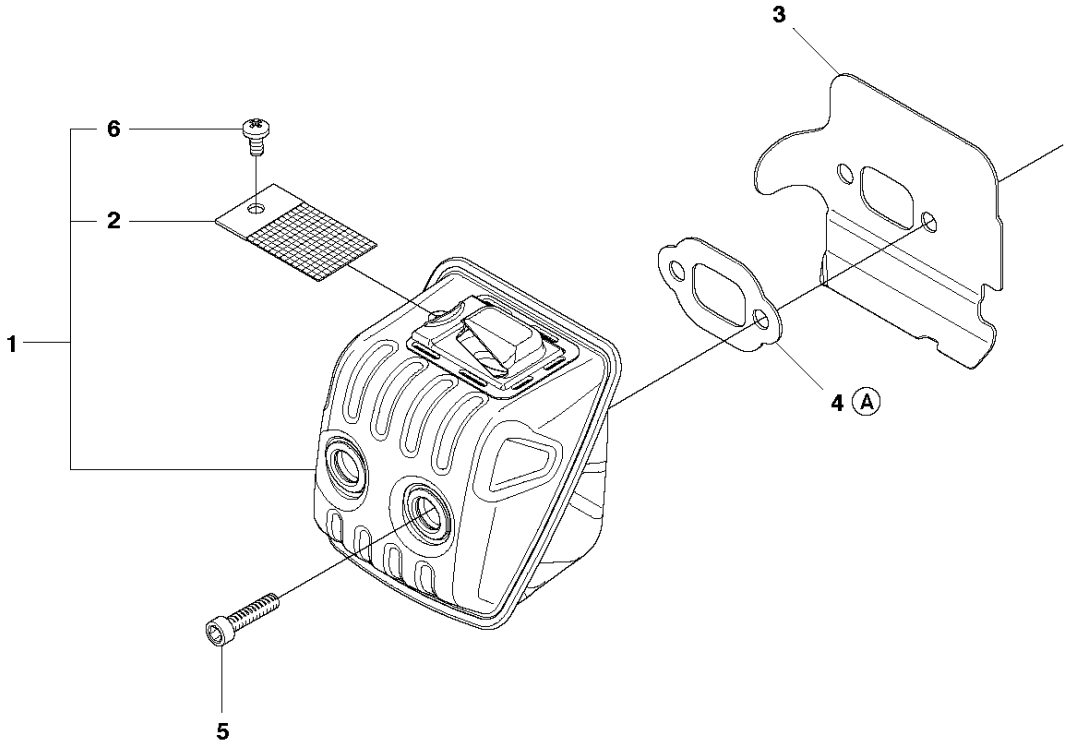

F CS2250 S
MUFFLER

7
Ⓐ 544 97 20-01
Set of gaskets

MUFFLER

CS2250 S from 2011-07 -

Ref	Part No	Description	Remark	QTY	KIT
1	544 14 77-02	MUFFLER ASSY		1	
2	579 75 33-01	SCREEN		1	1
3	579 75 32-01	HEAT DEFLECTOR		1	
4	579 75 31-01	GASKET		1	7
5	725 53 68-55	SCREW IHSCM		2	
6	724 12 87-59	SCREW CRPANM		1	1
7	544 97 20-01	GASKET KIT	Set of Gaskets	1