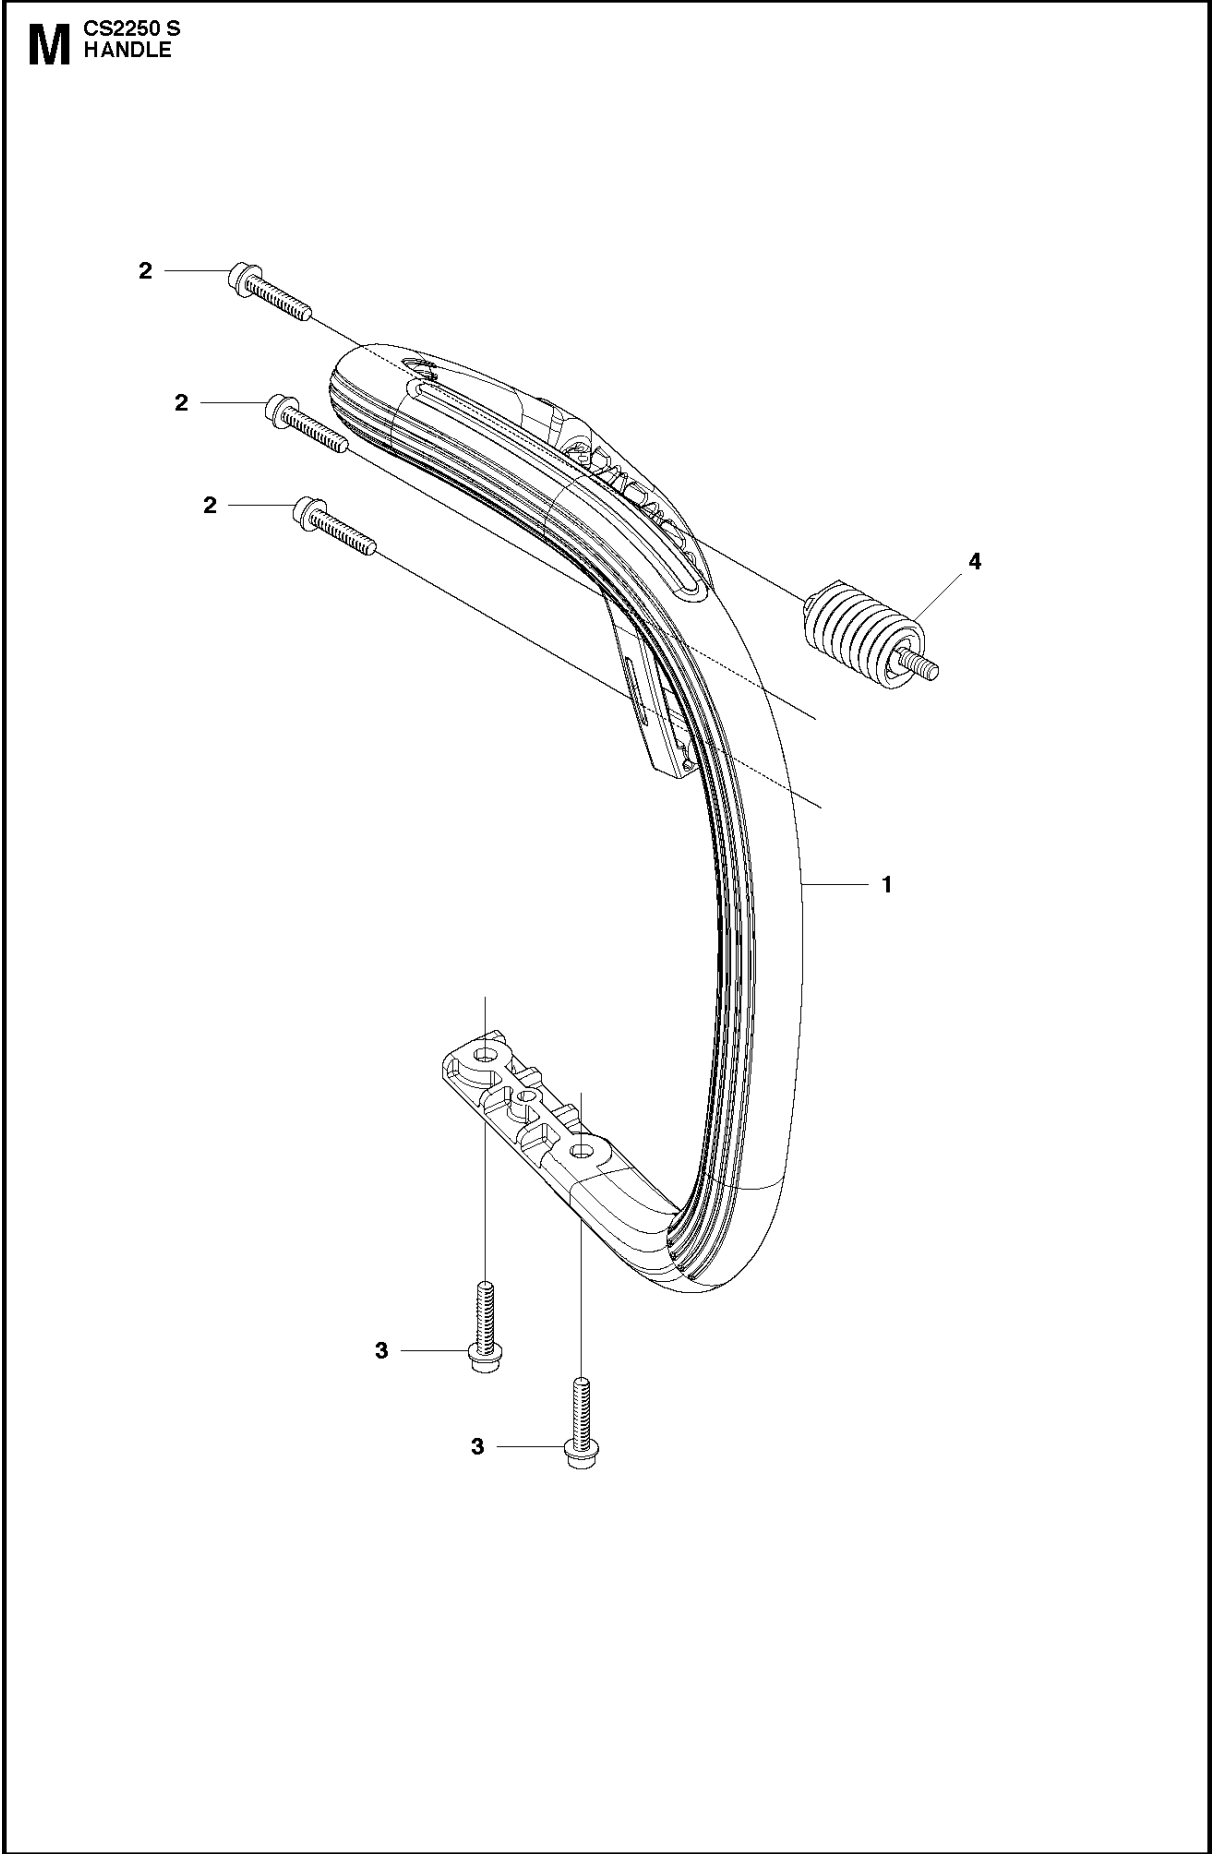

B CS2250 S
CLUTCH & OIL PUMP

CLUTCH & OIL PUMP

CS2250 S from 2011-07 -

Ref	Part No	Description	Remark	QTY	KIT
1	537 11 05-03	CLUTCH ASSY		1	
2	537 35 91-01	CLUTCH SPRING		2	1
3	578 09 79-01	CLUTCH DRUM		1	
4	503 25 52-01	NEEDLE BEARING		1	3
5	503 93 18-01	PUMP PINION		1	
6	540 05 79-01	PUMP PISTON		1	
7	537 15 48-01	PUMP CYLINDER		1	
8	544 08 42-01	OIL HOSE		1	

C CS2250 S
CYLINDER COVER

CYLINDER COVER

CS2250 S from 2011-07 -

Ref	Part No	Description	Remark	QTY KIT
1	502 30 03-01	CYLINDER COVER		1
2	503 89 47-02	SNÄPPE		3

CYLINDER PISTON

CS2250 S from 2011-07 -

Ref	Part No	Description	Remark	QTY	KIT
1	544 11 98-02	CYLINDER		1	
2	544 08 89-03	PISTON ASSY		1	1
3	544 08 87-01	PISTON RING		1	1, 2
4	544 21 13-01	CIRCLIP		1	1, 2
5	503 25 63-01	NEEDLE BEARING		1	1
6	544 10 87-01	GASKET		1	13
7	544 10 92-01	GASKET		1	13
8	503 20 05-27	SCREW IHSCM		4	
9	544 87 07-01	DECOMPRESSION VALVE		1	
10	577 48 40-01	SPARK PLUG	HQT-1	1	
11	540 05 73-01	SUPPORT		1	
12	503 55 22-01	PLUG		1	1
13	544 97 20-01	GASKET KIT	Set of Gaskets	1	

FUEL TANK

CS2250 S from 2011-07 -

Ref	Part No	Description	Remark	QTY	KIT
1	525 86 21-02	FUEL TANK ASSY		1	
2	503 21 28-10	SCREW CCRPANT		1	
3	720 18 25-20	PARALLEL PIN		1	
4	544 09 97-02	THROTTLE TRIGGER		1	
5	544 09 99-01	SPRING		1	
6	544 09 98-02	THROTTLE LOCKOUT		1	
7	504 12 22-02	HANDLE INSERT		1	
8	504 09 88-01	THROTTLE CABLE ASSY		1	
9	523 05 52-01	FUEL HOSE		1	
10	503 44 32-01	FILTER		1	
11	544 12 97-01	RETURN HOSE		1	
12	544 11 12-02	TANK CAP ASSY		1	
13	537 21 50-01	SEALING		1	12
14	503 57 89-01	HOLDER		1	12
15	501 00 76-01	LATERAL SUPPORT		1	
16	544 10 12-01	ANTIVIBRATION ELEMENT		2	1
17	721 12 63-39	GROOVED PIN		1	1
18	537 35 95-01	TANK VENT ASSY		1	1