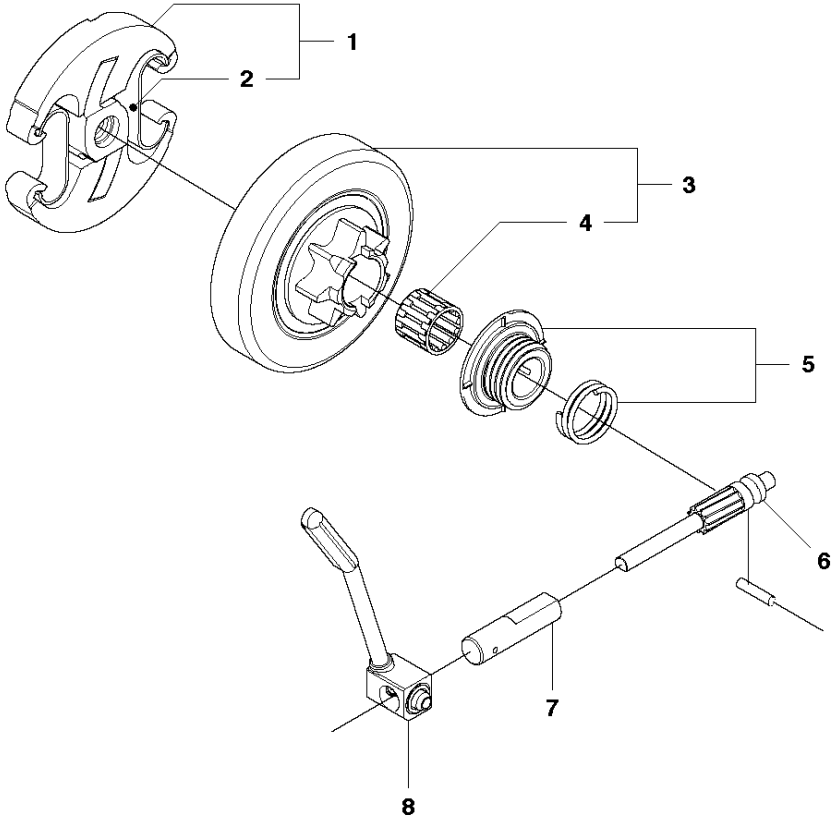

B CS2250 S
CLUTCH & OIL PUMP

CLUTCH & OIL PUMP

CS2250 S from 2011-07 -

Ref	Part No	Description	Remark	QTY	KIT
1	537 11 05-03	CLUTCH ASSY		1	
2	537 35 91-01	CLUTCH SPRING		2	1
3	578 09 79-01	CLUTCH DRUM		1	
4	503 25 52-01	NEEDLE BEARING		1	3
5	503 93 18-01	PUMP PINION		1	
6	540 05 79-01	PUMP PISTON		1	
7	537 15 48-01	PUMP CYLINDER		1	
8	544 08 42-01	OIL HOSE		1