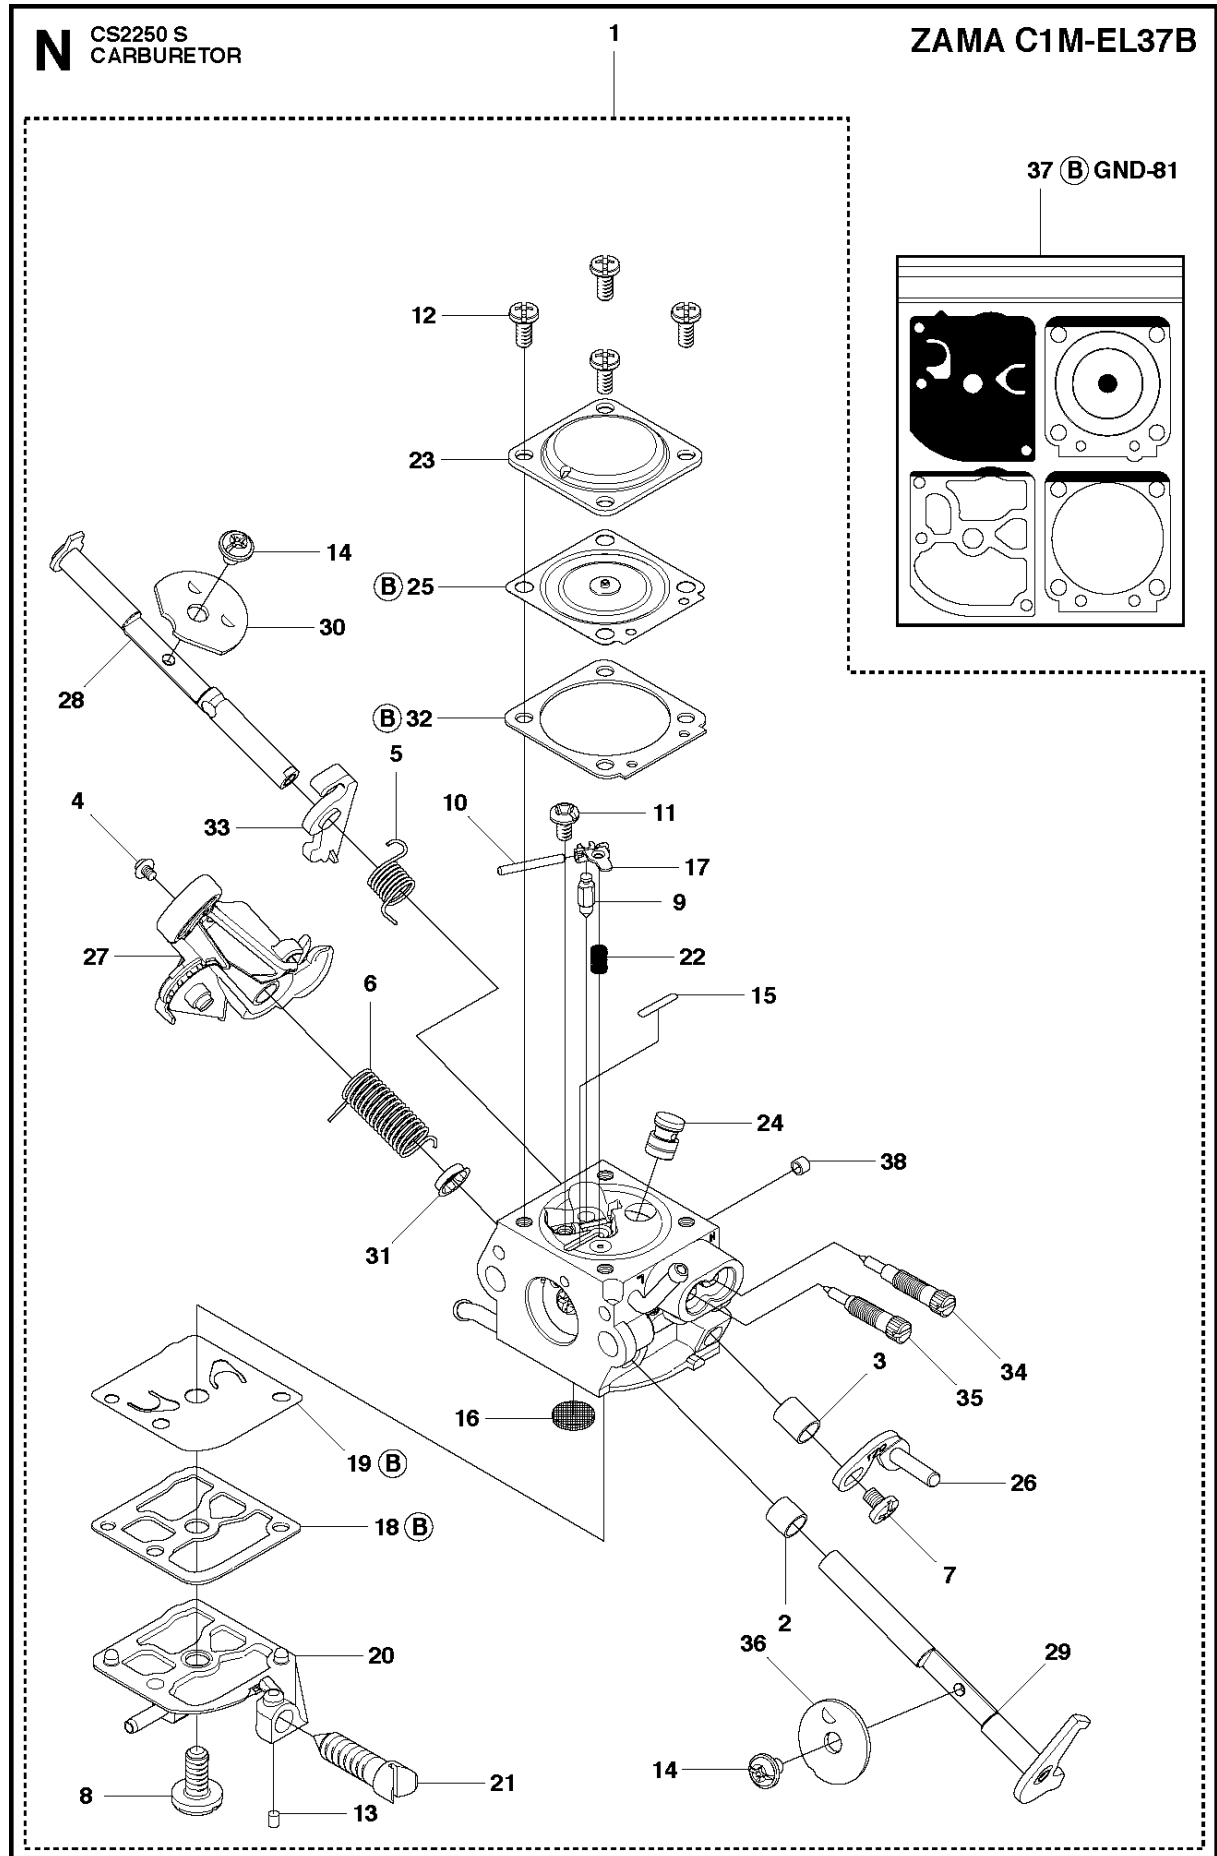

SPARE PARTS LIST

CHAIN SAWS

CS2250 S from 2011-07 -

P CS2250 S
ACCESSORIES

ACCESSORIES

CS2250 S from 2011-07 -

Ref	Part No	Description	Remark	QTY KIT
1	503 55 85-04	TOOL		1

CARBURETOR

CS2250 S from 2011-07 -

Ref	Part No	Description	Remark	QTY	KIT
1	506 45 04-01	CARBURETTOR		1	
2	502 07 82-01	COLLAR		1	1
3	502 07 83-01	COLLAR		1	1
4	502 07 84-01	SCREW		1	1
5	502 07 86-01	SPRING		1	1
6	502 07 87-01	SPRING		1	1
7	503 47 90-01	SCREW		1	1
8	503 47 96-01	SCREW		1	1
9	503 47 97-01	VALVE		1	1
10	503 48 00-01	PIN RETAINING SCREW		1	1
11	503 48 01-01	SCREW		1	1
12	503 48 05-01	SCREW		4	1
13	503 48 11-01	PIECE		1	1
14	503 48 18-01	SCREW		2	1
15	503 53 56-01	PLUG WELCH		2	1
16	503 53 57-01	STRAINER		1	1
17	503 66 59-01	LEVER		1	1
18	537 02 01-01	GASKET		1	1, 37
19	537 38 31-01	DIAPHRAGM PUMP		1	1, 37
20	502 07 89-01	COVER		1	1
21	537 38 33-01	SCREW		1	1
22	537 38 34-01	SPRING		1	1
23	537 38 37-01	COVER		1	1
24	544 23 77-01	NOZZLE ASSY		1	1
25	502 07 90-01	DIAPHRAGM		1	1, 37
26	502 07 91-01	LEVER		1	1
27	505 10 17-01	LEVER		1	1
28	502 07 94-01	SHAFT ASSY		1	1
29	502 07 95-01	SHAFT ASSY		1	1
30	502 24 77-01	VALVE		1	1
31	502 07 98-01	COLLAR		1	1
32	537 38 36-01	GASKET		1	1, 37
33	502 08 17-01	LEVER		1	1
34	502 07 99-01	SCREW		1	1
35	502 08 00-01	SCREW		1	1
36	502 08 01-01	VALVE		1	1
37	502 08 02-01	GASKET KIT	B = Set of Gaskets	1	
38	544 11 95-01	PLUG		1	1

B CS2250 S
CLUTCH & OIL PUMP

CLUTCH & OIL PUMP

CS2250 S from 2011-07 -

Ref	Part No	Description	Remark	QTY	KIT
1	537 11 05-03	CLUTCH ASSY		1	
2	537 35 91-01	CLUTCH SPRING		2	1
3	578 09 79-01	CLUTCH DRUM		1	
4	503 25 52-01	NEEDLE BEARING		1	3
5	503 93 18-01	PUMP PINION		1	
6	540 05 79-01	PUMP PISTON		1	
7	537 15 48-01	PUMP CYLINDER		1	
8	544 08 42-01	OIL HOSE		1	