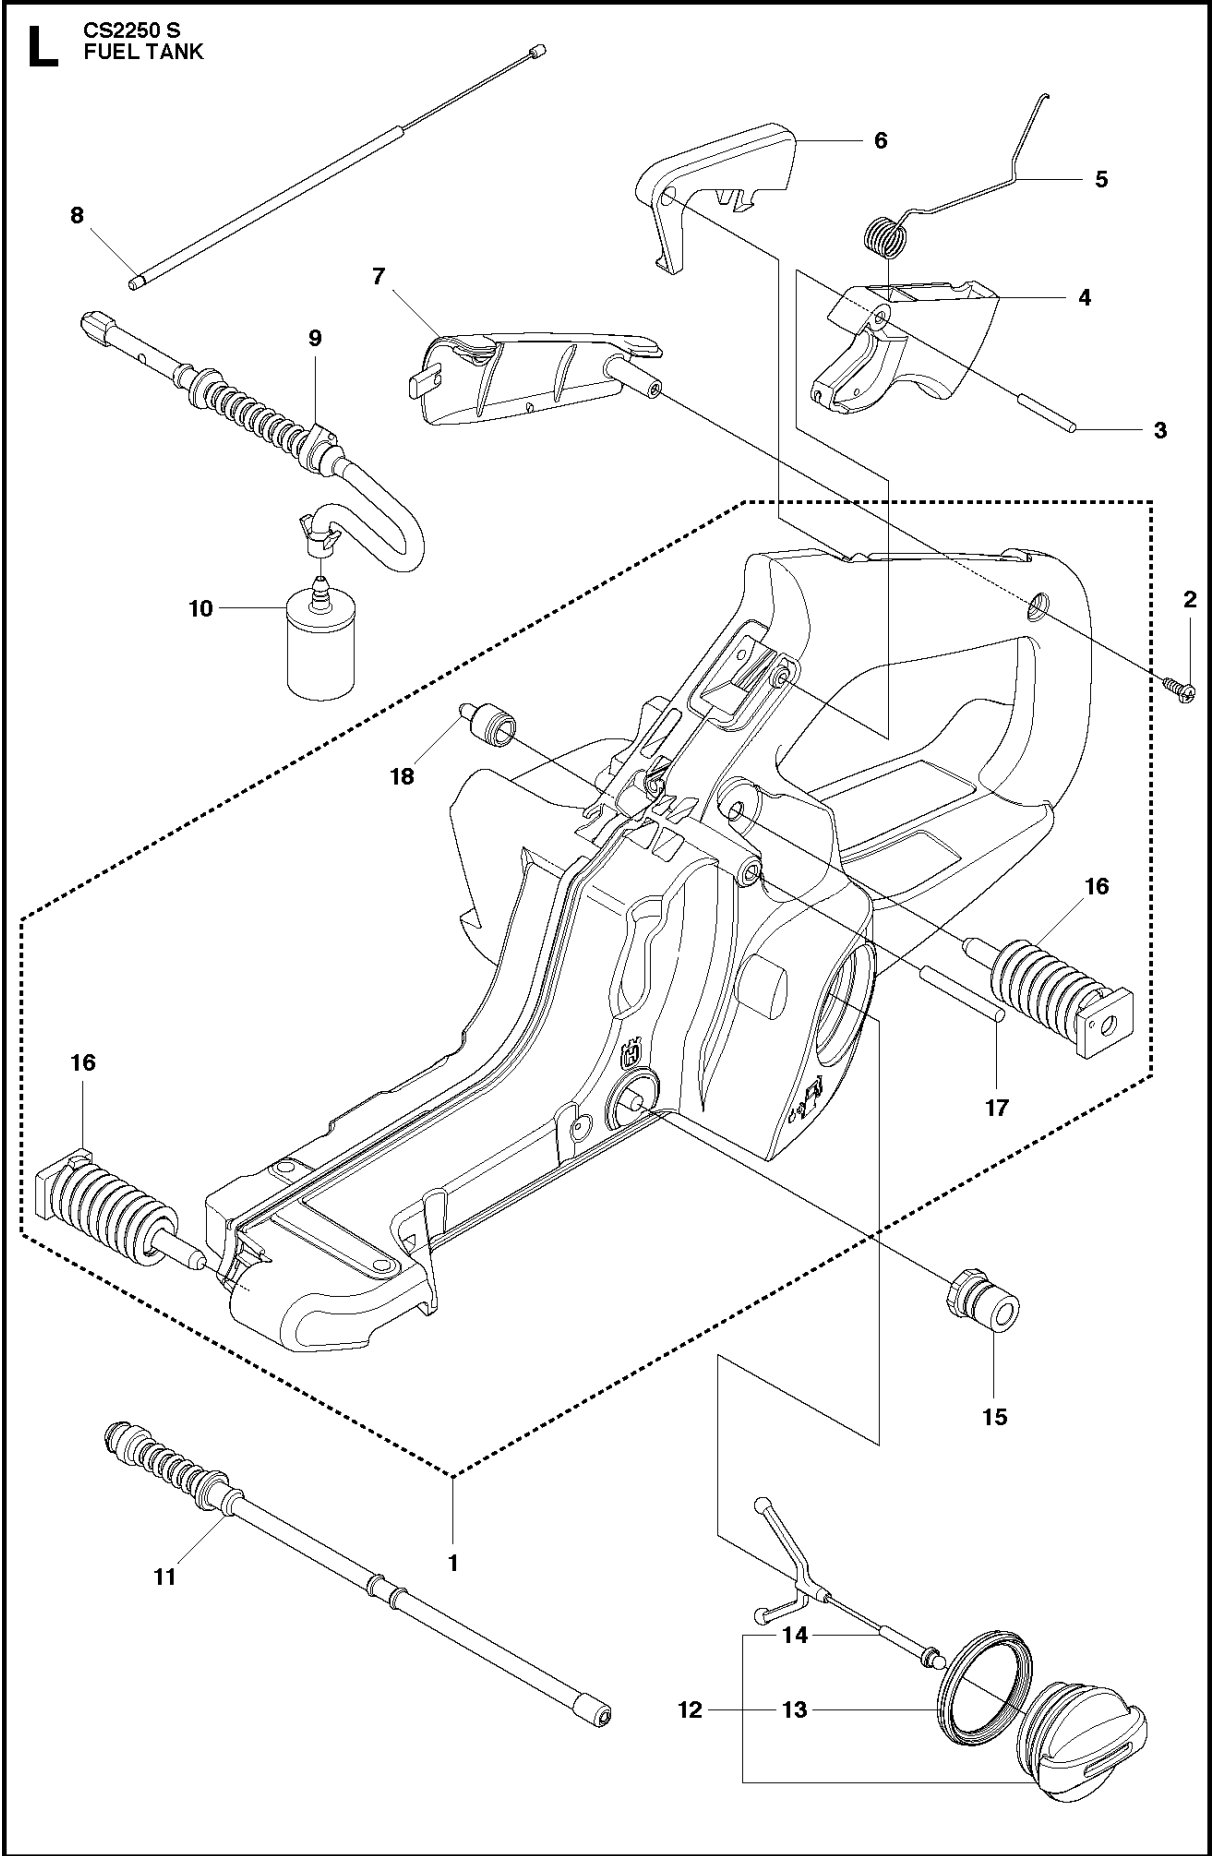

B CS2250 S
CLUTCH & OIL PUMP

CLUTCH & OIL PUMP

CS2250 S from 2011-07 -

Ref	Part No	Description	Remark	QTY	KIT
1	537 11 05-03	CLUTCH ASSY		1	
2	537 35 91-01	CLUTCH SPRING		2	1
3	578 09 79-01	CLUTCH DRUM		1	
4	503 25 52-01	NEEDLE BEARING		1	3
5	503 93 18-01	PUMP PINION		1	
6	540 05 79-01	PUMP PISTON		1	
7	537 15 48-01	PUMP CYLINDER		1	
8	544 08 42-01	OIL HOSE		1	

CRANKCASE

CS2250 S from 2011-07 -

Ref	Part No	Description	Remark	QTY KIT	
1	537 43 82-03	CRANKCASE		1	
2	503 87 58-02	STIFFENING PLATE		1	1
3	503 87 54-02	BAR BOLT		1	1
4	537 33 46-01	BAR BOLT		1	1
5	544 03 64-01	BAR BOLT		1	1
6	503 24 09-05	NEEDLE ROLLER		1	1
7	530 02 61-19	CHECK VALVE		1	1
8	537 40 35-01	FILTER		1	1
9	544 08 33-01	OIL SCREEN		1	1
10	544 33 16-01	GUIDE PIN		3	1
11	503 86 93-01	CARBURETTOR		2	
12	544 11 12-02	TANK CAP ASSY		1	
13	537 21 50-01	SEALING		1	12
14	503 57 89-01	HOLDER		1	12
15	503 88 63-01	PIN		1	
16	544 31 62-01	SCREW IHSCCT		2	
17	501 00 76-01	LATERAL SUPPORT		2	
18	503 21 88-76	SCREW IHSCCT		1	
19	544 09 40-01	CHAIN GUIDE PLATE		1	
20	503 21 70-10	SCREW CCRPANT		1	
21	503 90 59-01	SPIKE		1	
22	503 21 75-20	SCREW IHSCFT		2	
23	502 30 09-01	HAND GUARD		1	
24	503 89 24-01	LOCK		1	
25	503 89 30-01	SCREW		2	
26	503 43 65-01	POSITION SPRING		1	
27	505 55 76-01	DECAL		1	

C CS2250 S
CYLINDER COVER

CYLINDER COVER

CS2250 S from 2011-07 -

Ref	Part No	Description	Remark	QTY KIT
1	502 30 03-01	CYLINDER COVER		1
2	503 89 47-02	SNÄPPE		3

CYLINDER PISTON

CS2250 S from 2011-07 -

Ref	Part No	Description	Remark	QTY	KIT
1	544 11 98-02	CYLINDER		1	
2	544 08 89-03	PISTON ASSY		1	1
3	544 08 87-01	PISTON RING		1	1, 2
4	544 21 13-01	CIRCLIP		1	1, 2
5	503 25 63-01	NEEDLE BEARING		1	1
6	544 10 87-01	GASKET		1	13
7	544 10 92-01	GASKET		1	13
8	503 20 05-27	SCREW IHSCM		4	
9	544 87 07-01	DECOMPRESSION VALVE		1	
10	577 48 40-01	SPARK PLUG	HQT-1	1	
11	540 05 73-01	SUPPORT		1	
12	503 55 22-01	PLUG		1	1
13	544 97 20-01	GASKET KIT	Set of Gaskets	1	