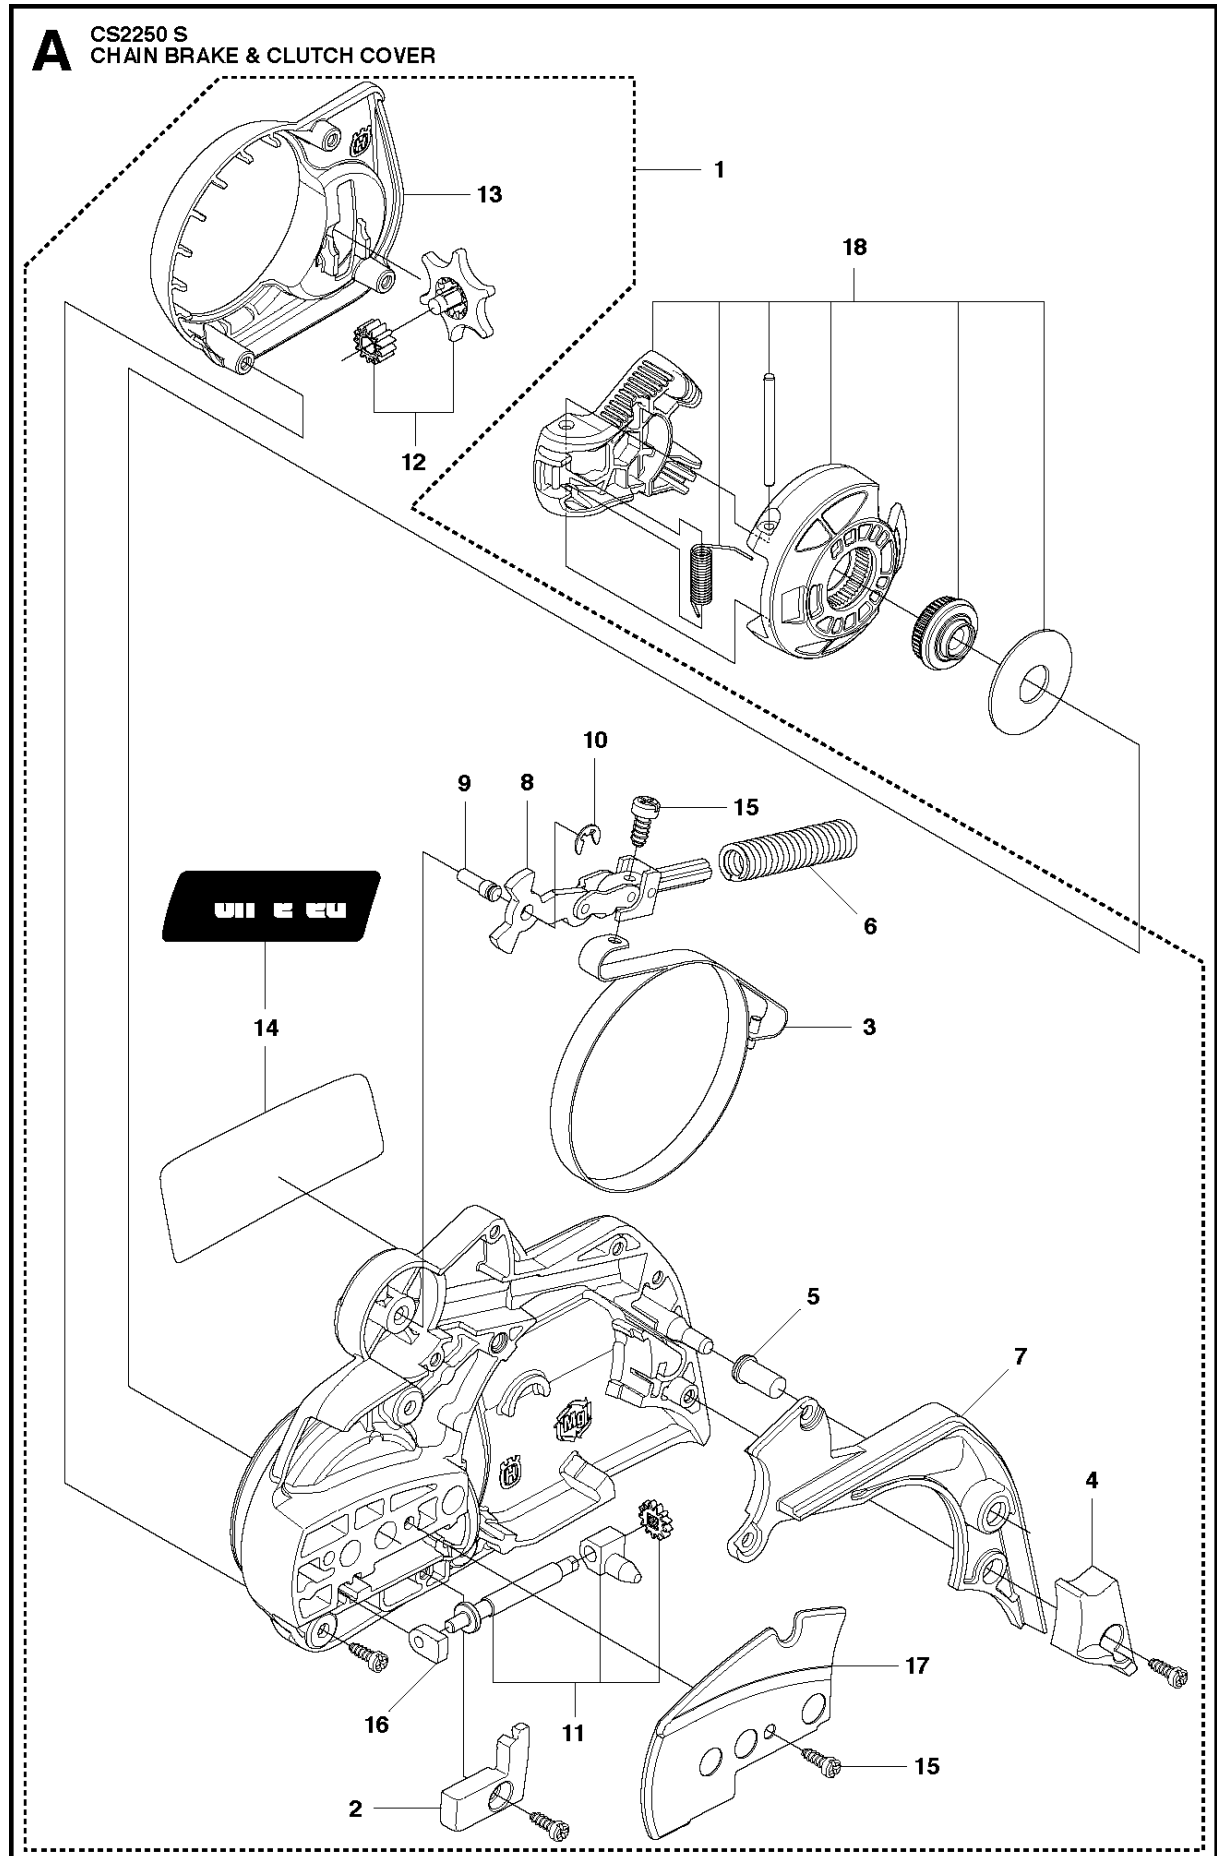

CHAIN BRAKE & CLUTCH COVER

CS2250 S from 2011-07 -

Ref	Part No	Description	Remark	QTY	KIT
1	544 21 72-02	CLUTCH COVER ASSY		1	
2	504 54 28-01	COVER LID		1	1
3	537 04 30-01	BRAKE BAND ASSY		1	1
4	544 08 30-01	WEAR PROTECTION		1	1
5	503 85 52-01	GUIDE BUSHING		1	1
6	503 46 59-01	BRAKE SPRING		1	1
7	544 08 29-01	COVER LID		1	1
8	503 89 08-02	KNEE JOINT ASSY		1	1
9	503 89 29-01	PIN KNEE-JOINT		1	1
10	735 31 08-20	E-CLIP		1	1
11	537 39 29-01	SCREW		1	1
12	537 34 72-02	CHAIN TENSIONER		1	1
13	537 39 26-02	HEAT PROTECTOR		1	1
14	544 35 75-02	LABEL		1	1
15	503 21 70-10	SCREW CCRPANT		10	1
16	525 35 43-01	BEARING SLEEVE		1	1
17	544 25 05-01	WEAR PLATE		1	1
18	537 34 78-02	KNOB		1