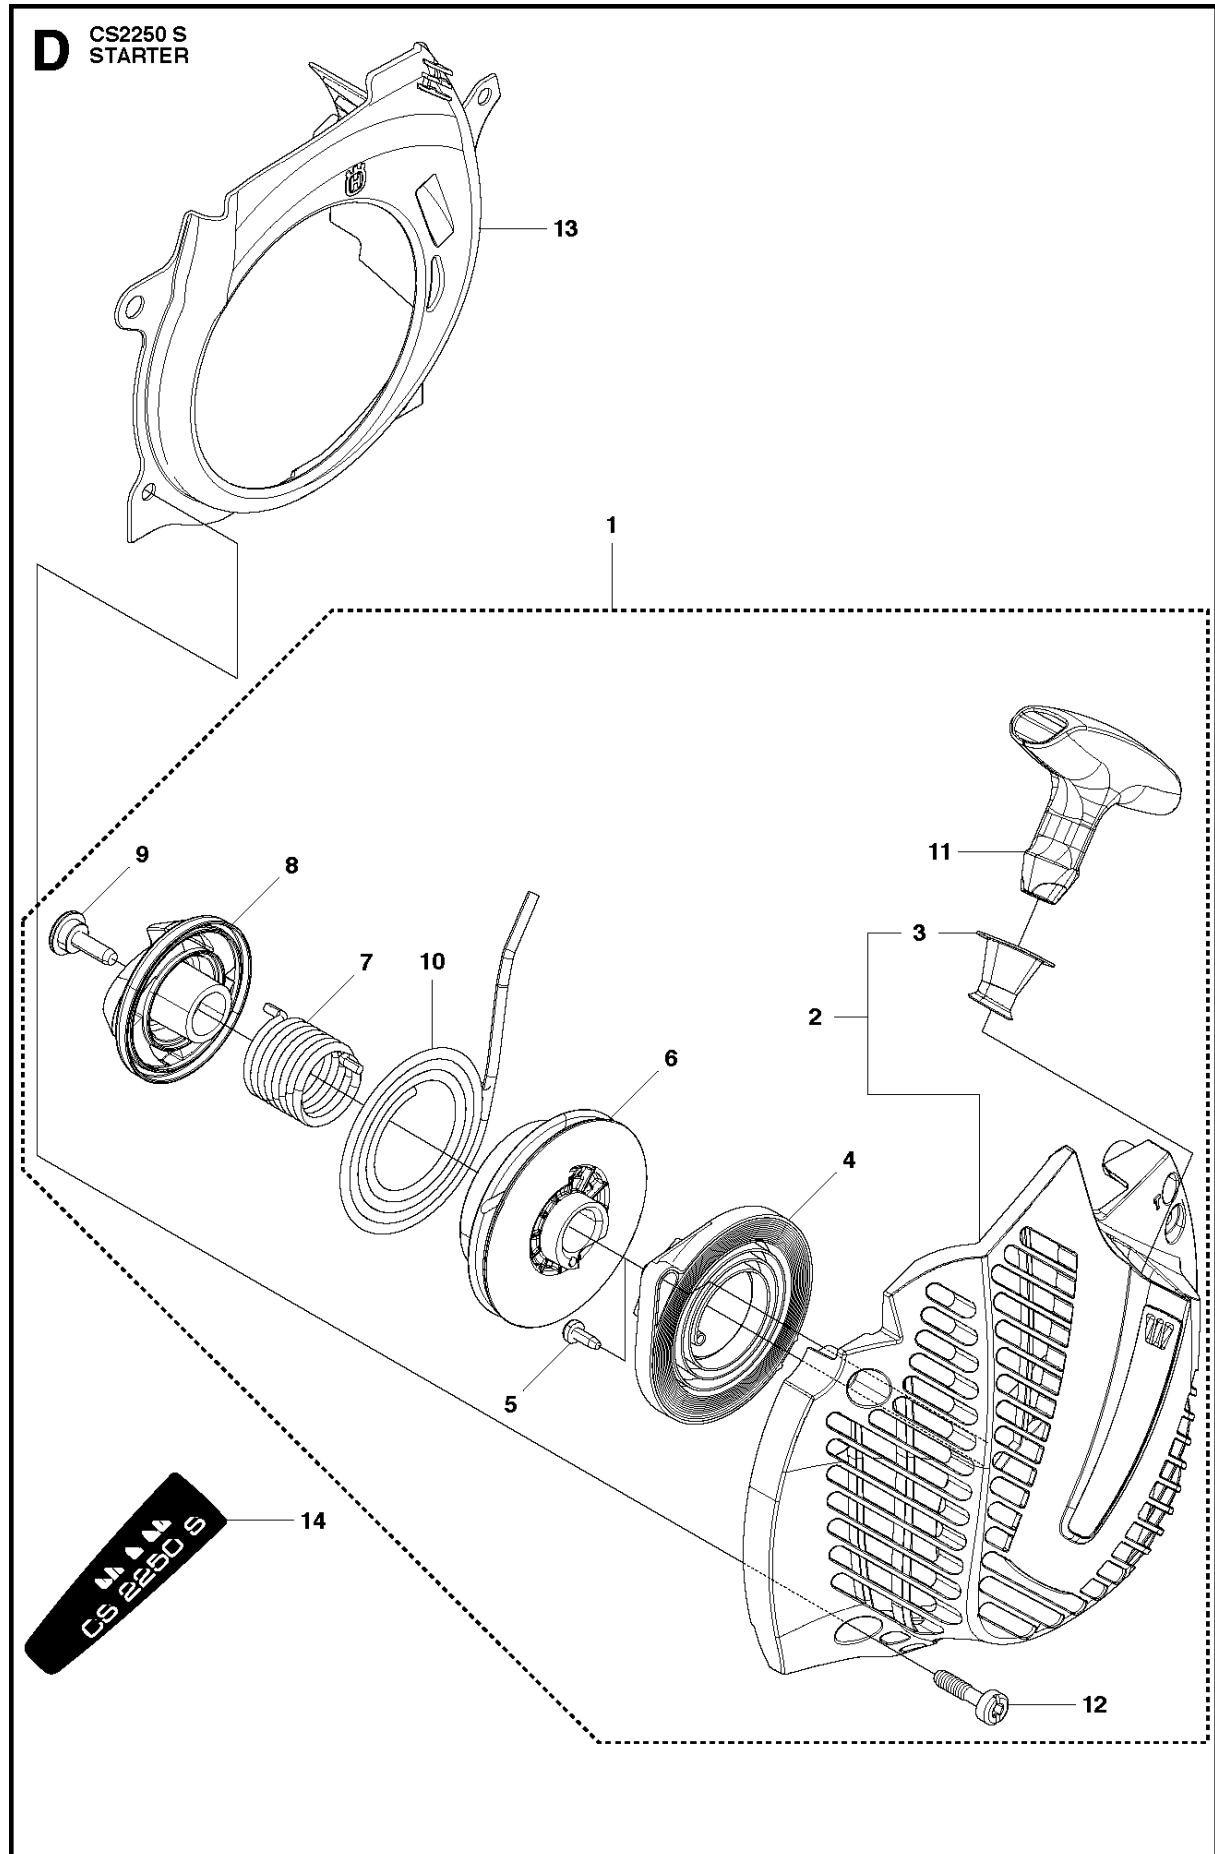

STARTER

CS2250 S from 2011-07 -

Ref	Part No	Description	Remark	QTY	KIT
1	502 30 04-02	STARTER ASSY		1	
2	502 30 05-01	STARTER HOUSING		1	1
3	537 28 32-01	REINFORCEMENT SLEEVE		1	1, 2
4	540 05 75-02	SPRING CASSETTE ASSY		1	1
5	503 21 28-10	SCREW CCRPANT		2	1
6	537 42 32-01	STARTER PULLEY		1	1
7	537 42 34-01	SPRING		1	1
8	537 42 33-01	DRIVER		1	1
9	537 42 66-01	SCREW		1	1
10	505 30 51-25	STARTER CORD		1	1
11	544 37 65-01	STARTER HANDLE		1	1
12	503 21 73-21	SCREW		4	1
13	544 08 15-01	COOLING AIR CONDUCTER		1	
14	505 40 28-02	LABEL		1