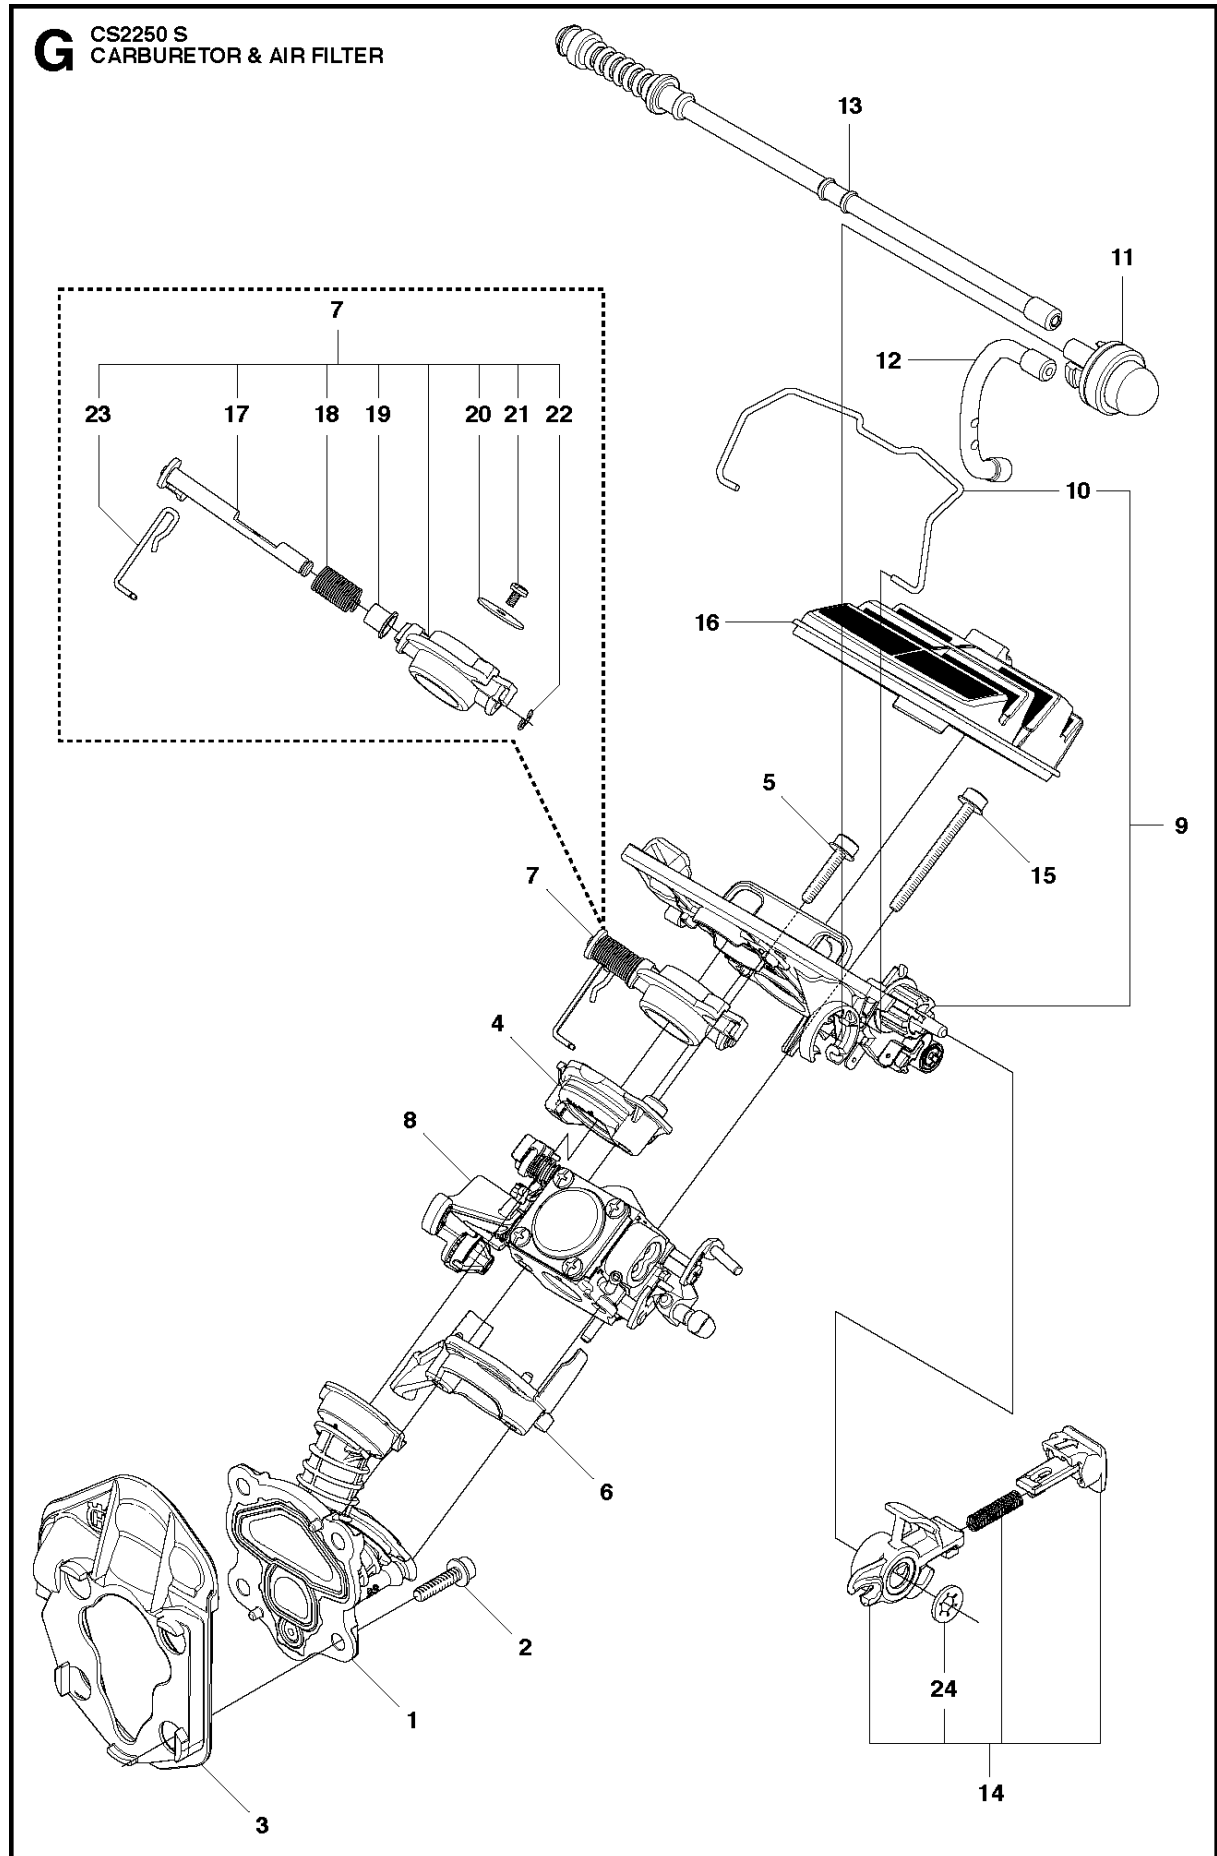

SPARE PARTS LIST

CHAIN SAWS

CS2250 S from 2011-07 -

P CS2250 S
ACCESSORIES

ACCESSORIES

CS2250 S from 2011-07 -

Ref	Part No	Description	Remark	QTY KIT
1	503 55 85-04	TOOL		1

CARBURETOR

CS2250 S from 2011-07 -

Ref	Part No	Description	Remark	QTY	KIT
1	506 45 04-01	CARBURETTOR		1	
2	502 07 82-01	COLLAR		1	1
3	502 07 83-01	COLLAR		1	1
4	502 07 84-01	SCREW		1	1
5	502 07 86-01	SPRING		1	1
6	502 07 87-01	SPRING		1	1
7	503 47 90-01	SCREW		1	1
8	503 47 96-01	SCREW		1	1
9	503 47 97-01	VALVE		1	1
10	503 48 00-01	PIN RETAINING SCREW		1	1
11	503 48 01-01	SCREW		1	1
12	503 48 05-01	SCREW		4	1
13	503 48 11-01	PIECE		1	1
14	503 48 18-01	SCREW		2	1
15	503 53 56-01	PLUG WELCH		2	1
16	503 53 57-01	STRAINER		1	1
17	503 66 59-01	LEVER		1	1
18	537 02 01-01	GASKET		1	1, 37
19	537 38 31-01	DIAPHRAGM PUMP		1	1, 37
20	502 07 89-01	COVER		1	1
21	537 38 33-01	SCREW		1	1
22	537 38 34-01	SPRING		1	1
23	537 38 37-01	COVER		1	1
24	544 23 77-01	NOZZLE ASSY		1	1
25	502 07 90-01	DIAPHRAGM		1	1, 37
26	502 07 91-01	LEVER		1	1
27	505 10 17-01	LEVER		1	1
28	502 07 94-01	SHAFT ASSY		1	1
29	502 07 95-01	SHAFT ASSY		1	1
30	502 24 77-01	VALVE		1	1
31	502 07 98-01	COLLAR		1	1
32	537 38 36-01	GASKET		1	1, 37
33	502 08 17-01	LEVER		1	1
34	502 07 99-01	SCREW		1	1
35	502 08 00-01	SCREW		1	1
36	502 08 01-01	VALVE		1	1
37	502 08 02-01	GASKET KIT	B = Set of Gaskets	1	
38	544 11 95-01	PLUG		1	1

B CS2250 S
CLUTCH & OIL PUMP

CLUTCH & OIL PUMP

CS2250 S from 2011-07 -

Ref	Part No	Description	Remark	QTY	KIT
1	537 11 05-03	CLUTCH ASSY		1	
2	537 35 91-01	CLUTCH SPRING		2	1
3	578 09 79-01	CLUTCH DRUM		1	
4	503 25 52-01	NEEDLE BEARING		1	3
5	503 93 18-01	PUMP PINION		1	
6	540 05 79-01	PUMP PISTON		1	
7	537 15 48-01	PUMP CYLINDER		1	
8	544 08 42-01	OIL HOSE		1	