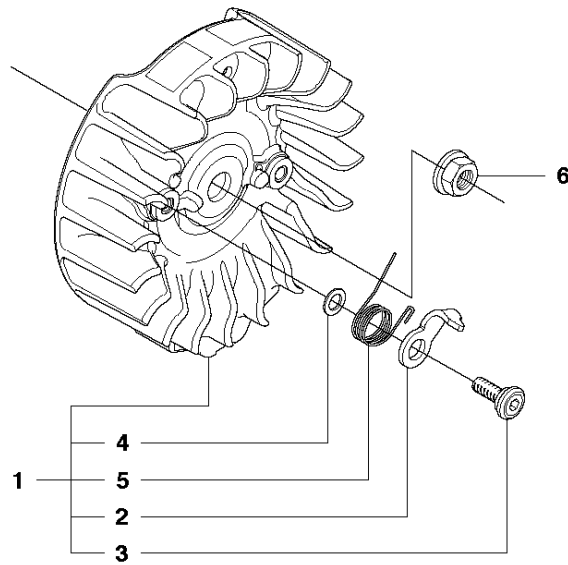

C CS2250 S
CYLINDER COVER

CYLINDER COVER

CS2250 S from 2011-07 -

Ref	Part No	Description	Remark	QTY KIT
1	502 30 03-01	CYLINDER COVER		1
2	503 89 47-02	SNÄPPE		3

CYLINDER PISTON

CS2250 S from 2011-07 -

Ref	Part No	Description	Remark	QTY	KIT
1	544 11 98-02	CYLINDER		1	
2	544 08 89-03	PISTON ASSY		1	1
3	544 08 87-01	PISTON RING		1	1, 2
4	544 21 13-01	CIRCLIP		1	1, 2
5	503 25 63-01	NEEDLE BEARING		1	1
6	544 10 87-01	GASKET		1	13
7	544 10 92-01	GASKET		1	13
8	503 20 05-27	SCREW IHSCM		4	
9	544 87 07-01	DECOMPRESSION VALVE		1	
10	577 48 40-01	SPARK PLUG	HQT-1	1	
11	540 05 73-01	SUPPORT		1	
12	503 55 22-01	PLUG		1	1
13	544 97 20-01	GASKET KIT	Set of Gaskets	1	

FUEL TANK

CS2250 S from 2011-07 -

Ref	Part No	Description	Remark	QTY	KIT
1	525 86 21-02	FUEL TANK ASSY		1	
2	503 21 28-10	SCREW CCRPANT		1	
3	720 18 25-20	PARALLEL PIN		1	
4	544 09 97-02	THROTTLE TRIGGER		1	
5	544 09 99-01	SPRING		1	
6	544 09 98-02	THROTTLE LOCKOUT		1	
7	504 12 22-02	HANDLE INSERT		1	
8	504 09 88-01	THROTTLE CABLE ASSY		1	
9	523 05 52-01	FUEL HOSE		1	
10	503 44 32-01	FILTER		1	
11	544 12 97-01	RETURN HOSE		1	
12	544 11 12-02	TANK CAP ASSY		1	
13	537 21 50-01	SEALING		1	12
14	503 57 89-01	HOLDER		1	12
15	501 00 76-01	LATERAL SUPPORT		1	
16	544 10 12-01	ANTIVIBRATION ELEMENT		2	1
17	721 12 63-39	GROOVED PIN		1	1
18	537 35 95-01	TANK VENT ASSY		1	1

HANDLE

CS2250 S from 2011-07 -

Ref	Part No	Description	Remark	QTY KIT
1	502 30 08-01	FRONT HANDLE		1
2	503 21 88-76	SCREW IHSCT		3
3	503 21 02-70	SCREW IHSCT		2
4	503 89 83-01	ANTIVIBRATION ELEMENT		1

E CS2250 S
IGNITION SYSTEM