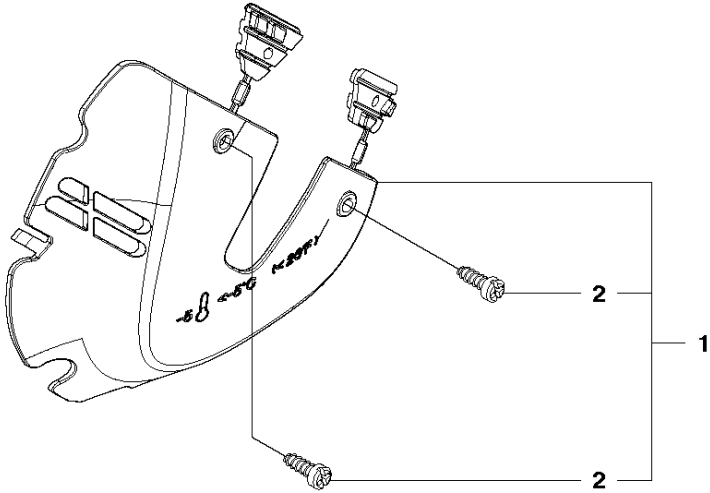

Q CS2250
WINTER KIT