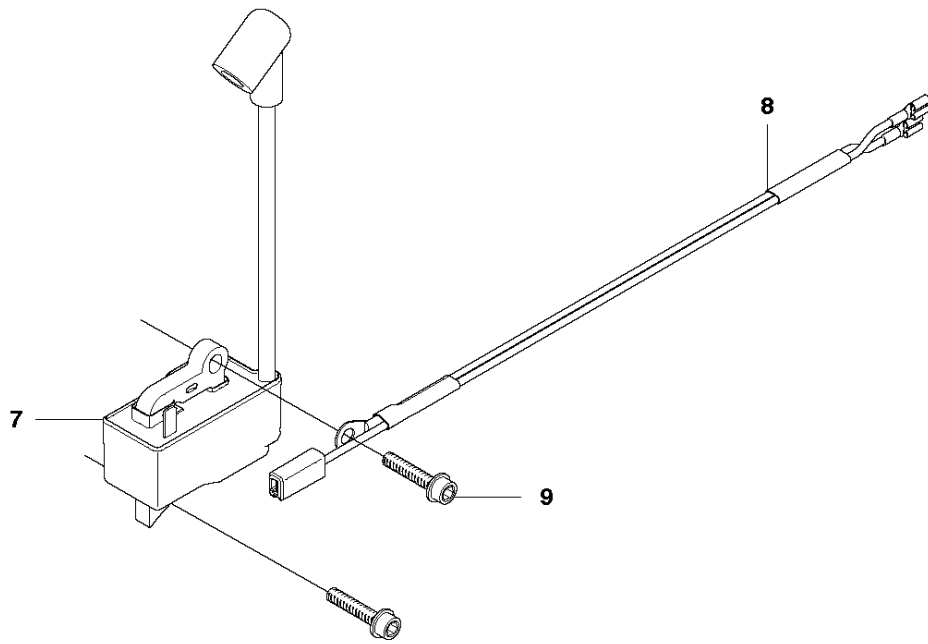

E CS2250 S
IGNITION SYSTEM

IGNITION SYSTEM

CS2250 S from 2011-07 -

Ref	Part No	Description	Remark	QTY	KIT
1	544 11 18-01	FLYWHEEL ASSY		1	
2	537 24 56-01	STARTER PAWL		2	1
3	501 81 99-03	SCREW		2	1
4	503 23 00-42	WASHER		2	1
5	529 27 11-01	SPRING		2	1
6	503 22 04-01	NUT		1	
7	573 93 57-02	IGNITION MODULE		1	
8	510 10 15-01	WIRING ASSY		1	
9	503 20 02-20	SCREW IHSCFM		2