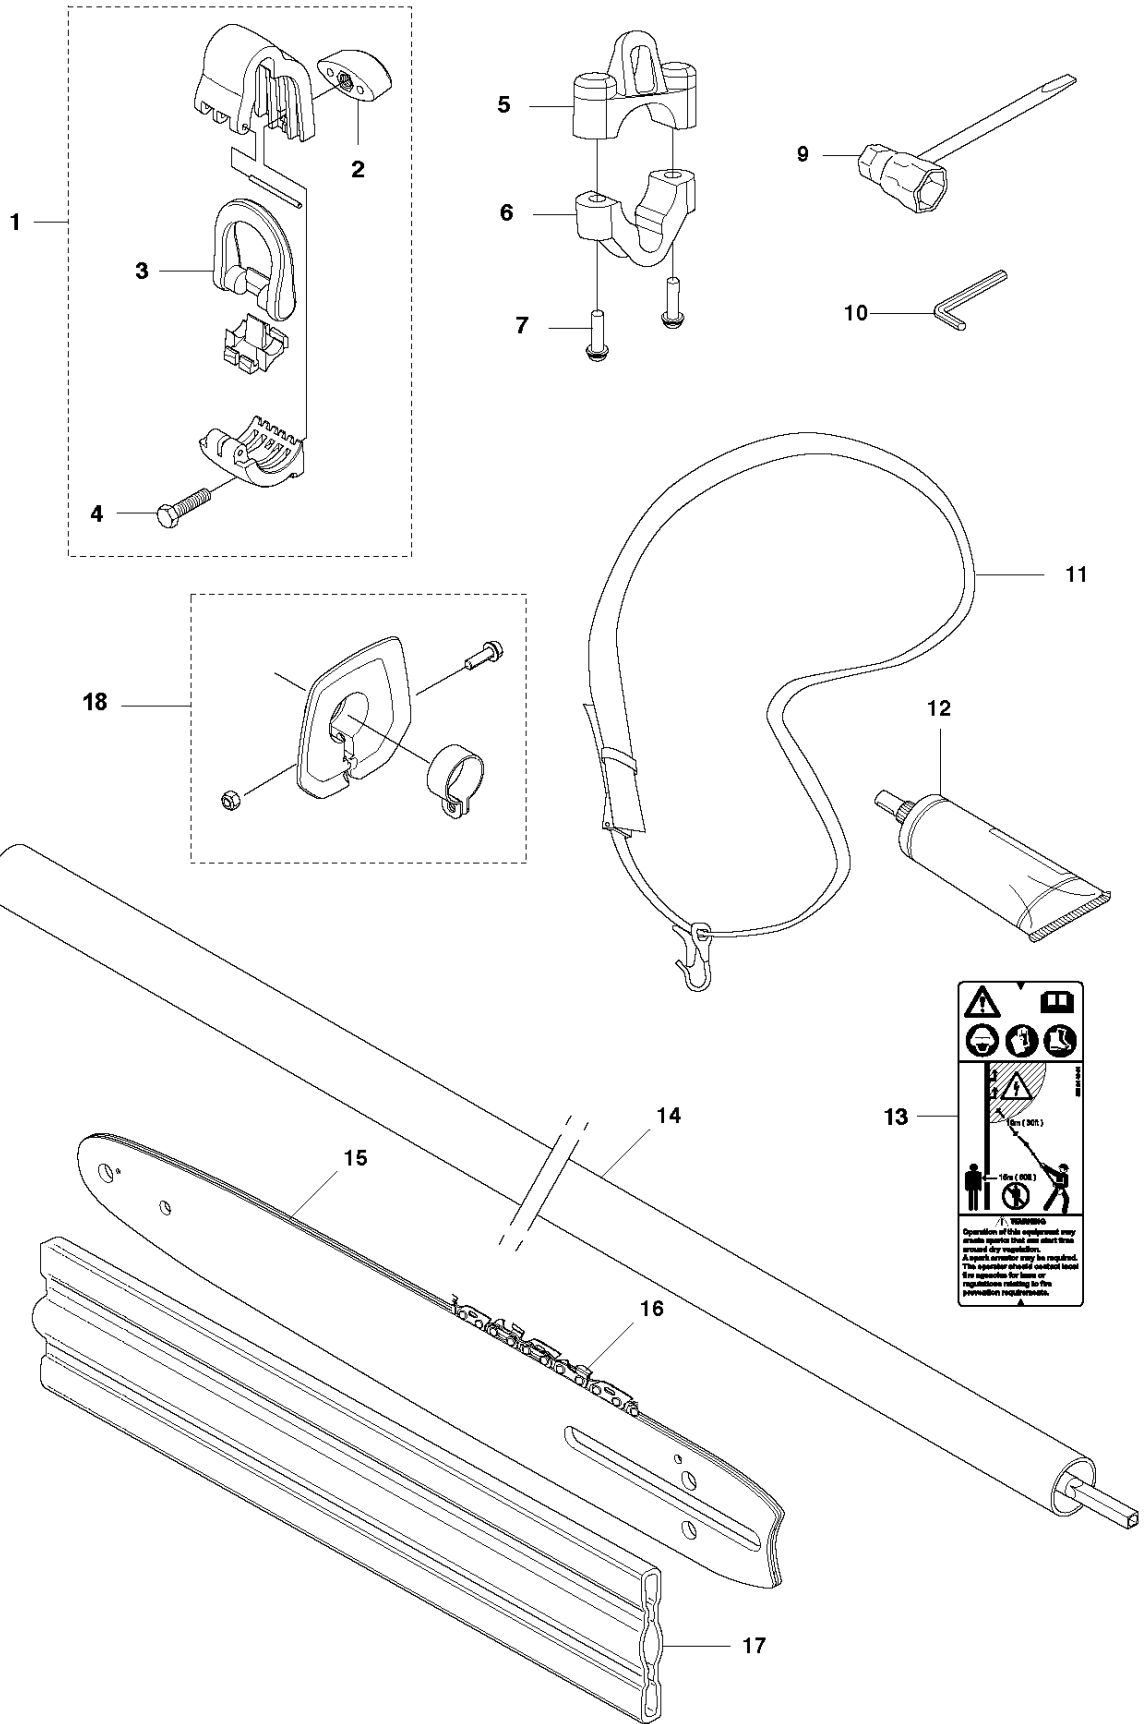

B PA1100 ATTACHMENT

ATTACHMENTS

POLE SAW ATTACHMENT PA1100 (537183324)

Ref	Part No	Description	Remark	QTY KIT
1	537 35 36-02	LOOP		1
2	537 13 04-03	KNOB		1
3	537 35 01-02	LOOP		1
4	725 23 31-51	SCREW		1
5	545 11 33-01	CLAMP	1"	1
6	545 05 66-01	CLAMP	1"	1
7	530 01 59-40	SCREW		1
9	501 69 17-01	COMBINATION WRENCH		1
10	503 55 86-01	SPANNER		1
10	576 42 64-01	SPANNER	T27 Torx	1
11	537 21 62-01	HARNESS		1
12	579 06 49-01	GREASE		1
13	585 94 40-01	DECAL		1
14	587 97 21-04	TUBE ASSY		1
15	587 00 43-58	BAR	"10"" , 1/4"" - 1,3 mm"	1
16	501 84 40-58	SAW CHAIN	"10"" , 1/4"" - 1,3mm. 58DL"	1
17	537 12 99-03	BAR GUARD		1
18	579 48 86-02	HAND GUARD ASSY		1