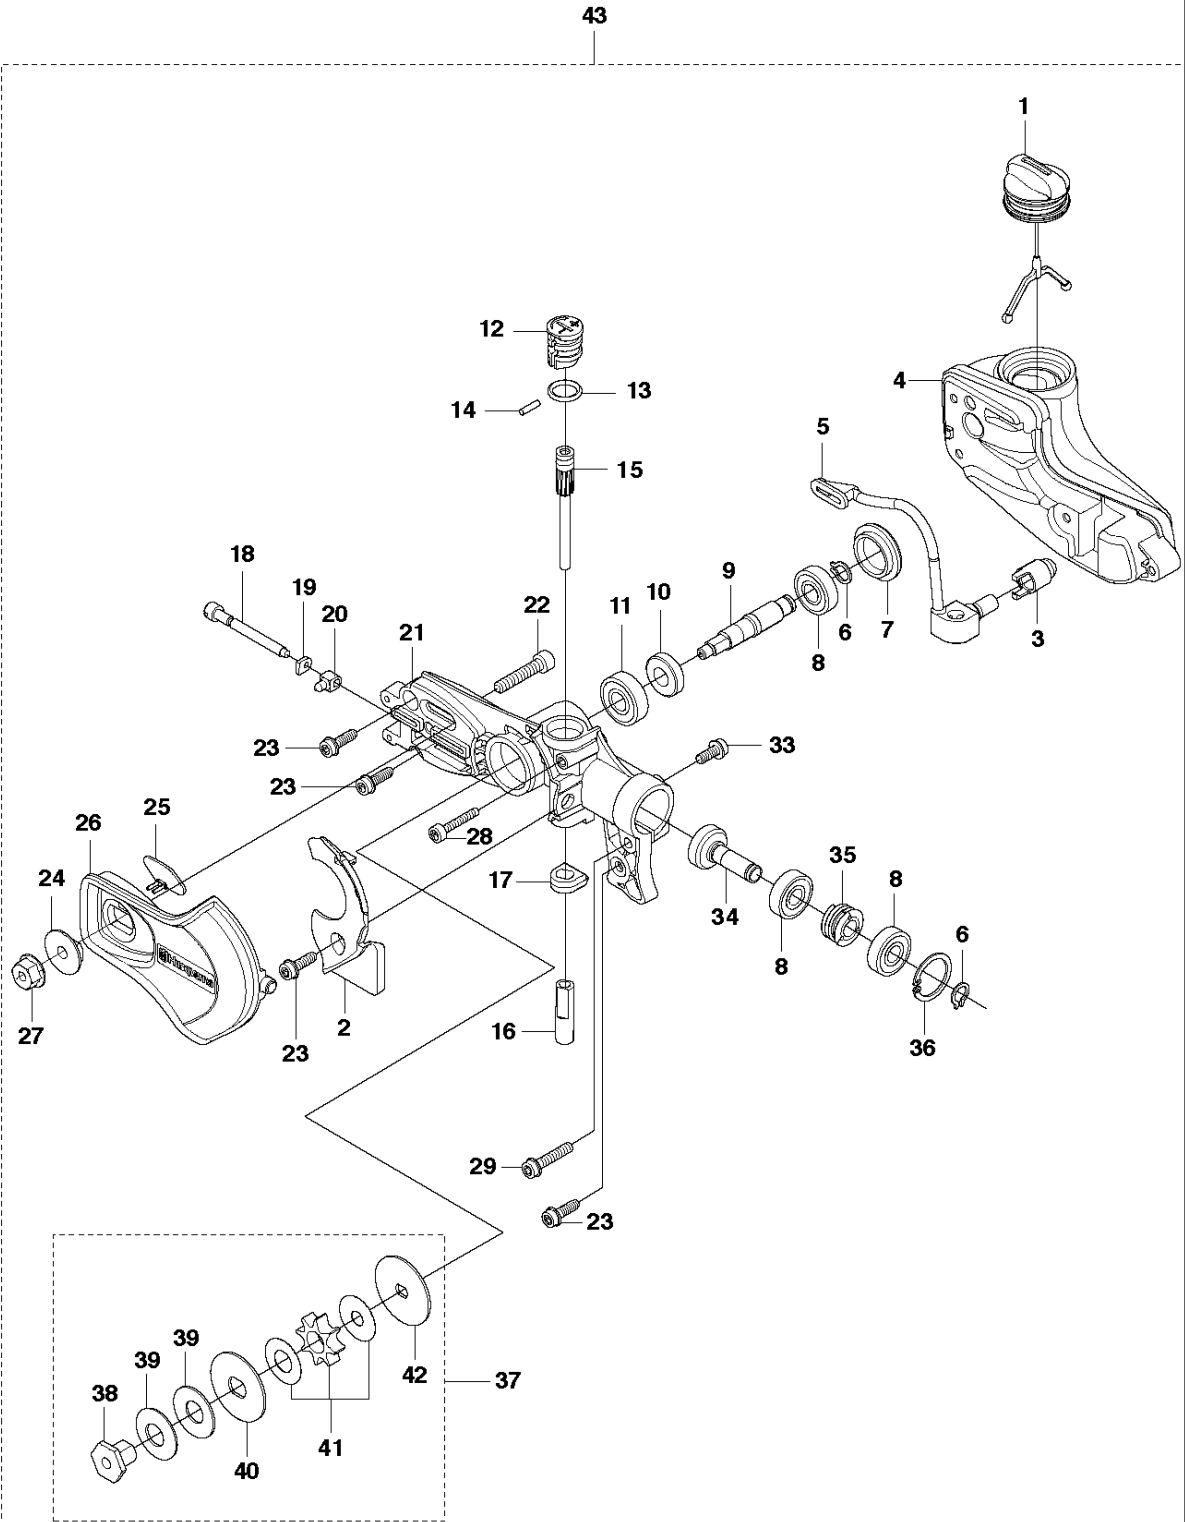

SPARE PARTS LIST

ACCESSORIES AND TOOLS

POLE SAW ATTACHMENT PA1100
(537183324)

A PA1100
SAW HEAD

SAW HEAD

POLE SAW ATTACHMENT PA1100 (537183324)

Ref	Part No	Description	Remark	QTY	KIT
1	505 41 52-06	TANK CAP ASSY		1	43
2	525 61 31-02	COVER		1	43
3	510 04 43-01	OIL SCREEN		1	43
4	577 66 70-01	OIL TANK		1	43
5	525 49 06-01	OIL HOSE		1	43
6	735 31 11-00	CIRCLIP		2	43
7	574 82 98-01	COVER		1	43
8	738 21 99-04	BALL BEARING		3	43
9	525 49 04-01	SHAFT		1	43
10	575 35 56-01	GEAR WHEEL		1	43
11	738 21 00-04	BALL BEARING		1	43
12	525 48 16-02	KNOB		1	43
13	740 43 10-14	O-RING		1	43
14	503 24 09-11	NEEDLE ROLLER		1	43
15	540 05 79-01	PUMP PISTON		1	43
16	537 15 48-01	PUMP CYLINDER		1	43
17	576 39 59-01	FASTENER		1	43
18	501 81 92-01	SCREW		1	43
19	501 45 27-02	LOCK NUT		1	43
20	501 45 41-01	NUT		1	43
21	523 85 37-02	GEAR HOUSING		1	43
22	576 83 10-01	SCREW IHSCM		1	43
23	573 92 58-01	SCREW ITXSCFT		3	43
24	525 49 07-01	BUSHING		1	43
25	574 40 47-01	RUBBER		1	43
26	525 48 14-02	COVER		1	43
27	503 22 00-07	HEXAGON NUT		4	43
28	525 76 09-05	SCREW ITXSCM		1	43
29	525 75 51-04	SCREW ITXSCFM		1	43
33	525 75 51-05	SCREW ITXSCFM		1	43
34	575 35 55-02	PINION		1	43
35	525 48 97-01	WORM GEAR		1	43
36	735 31 25-10	CIRCLIP		1	43
37	585 48 31-01	SPROCKET	"for 1/4"" Chain "	1	43
38	580 76 04-01	NUT		1	37, 43
39	581 12 61-01	DISC SPRING		2	37, 43
40	576 74 00-02	WASHER		1	37, 43
41	582 87 22-01	SPROCKET	"for 1/4"" Chain"	1	37, 43
42	576 74 00-01	WASHER		1	43
43	575 78 43-08	POLE SAW HEAD	"for 1/4"" Chain"	1	