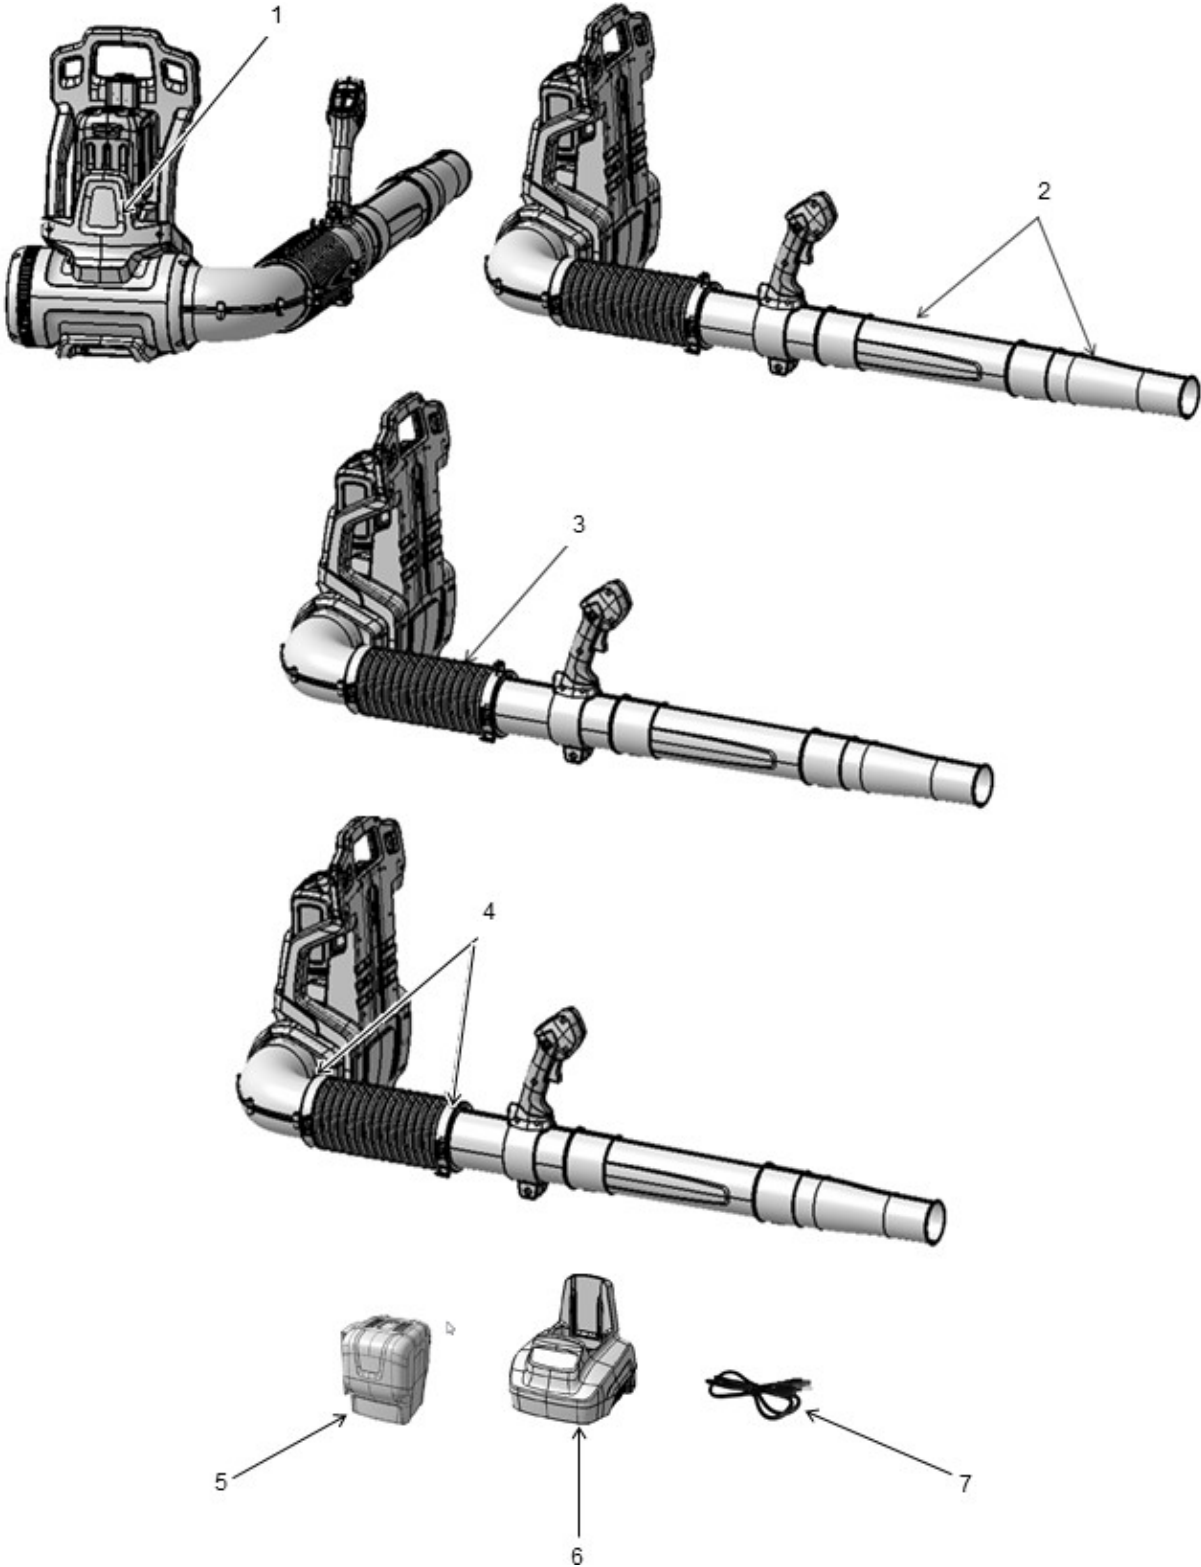

SPARE PARTS LIST

BLOWERS

BP750i, 967700901, 2017-12

ASSEMBLY

BP750i, 967700901, 2017-12

Ref	Part No	Description	Remark	QTY KIT
2	591 37 79-13	SERVICE KIT	"KIT, TUBES BP"	1
3	591 37 79-17	SERVICE KIT	FLEX TUBE	1
4	591 37 79-16	SERVICE KIT	"KIT, TUBE CLAMPS"	1
5	590 92 38-02	BATTERY	BATTERY 280Li	1
6	590 91 51-02	CHARGER	CHARGER 440Ci	1
7	582 60 76-01	WIRING ASSY	CHARGER CORD (NA)	1
NI	591 37 79-14	SERVICE KIT	STRAPS (JONSERED)	1
NI	591 37 79-18	SERVICE KIT	"KIT, SCREW"	1