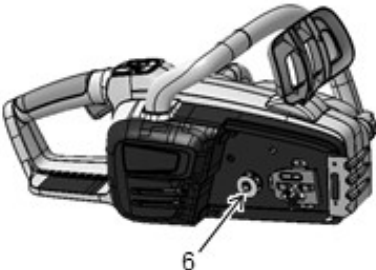

SPARE PARTS LIST

CHAIN SAWS

CS16i, 967701001, 2017-12

ASSEMBLY

CS16i, 967701001, 2017-12

Ref	Part No	Description	Remark	QTY KIT
1	591 37 79-02	SERVICE KIT	BAR TENSION KNOB	1
2	591 37 79-05	SERVICE KIT	OIL CAP	1
3	591 37 79-06	SERVICE KIT	FRONT HANDGUARD	1
4	591 37 79-07	SERVICE KIT	FRONT HANDLE	1
5	591 37 79-03	SERVICE KIT	"KIT, BAR COVER AND KNOB"	1
6	591 37 79-04	SERVICE KIT	"KIT, SPROCKET"	1
7	578 13 77-02	BAR	"16"" JONSERED BAR 90 SERIES"	1
8	591 11 93-02	CHAIN	"16"" BAGGED 90 SERIES CHAIN"	1
9	590 92 38-02	BATTERY	BATTERY 280Li	1
10	590 91 51-02	CHARGER	CHARGER 440Ci	1
11	582 60 76-01	WIRING ASSY	CHARGER CORD (NA)	1