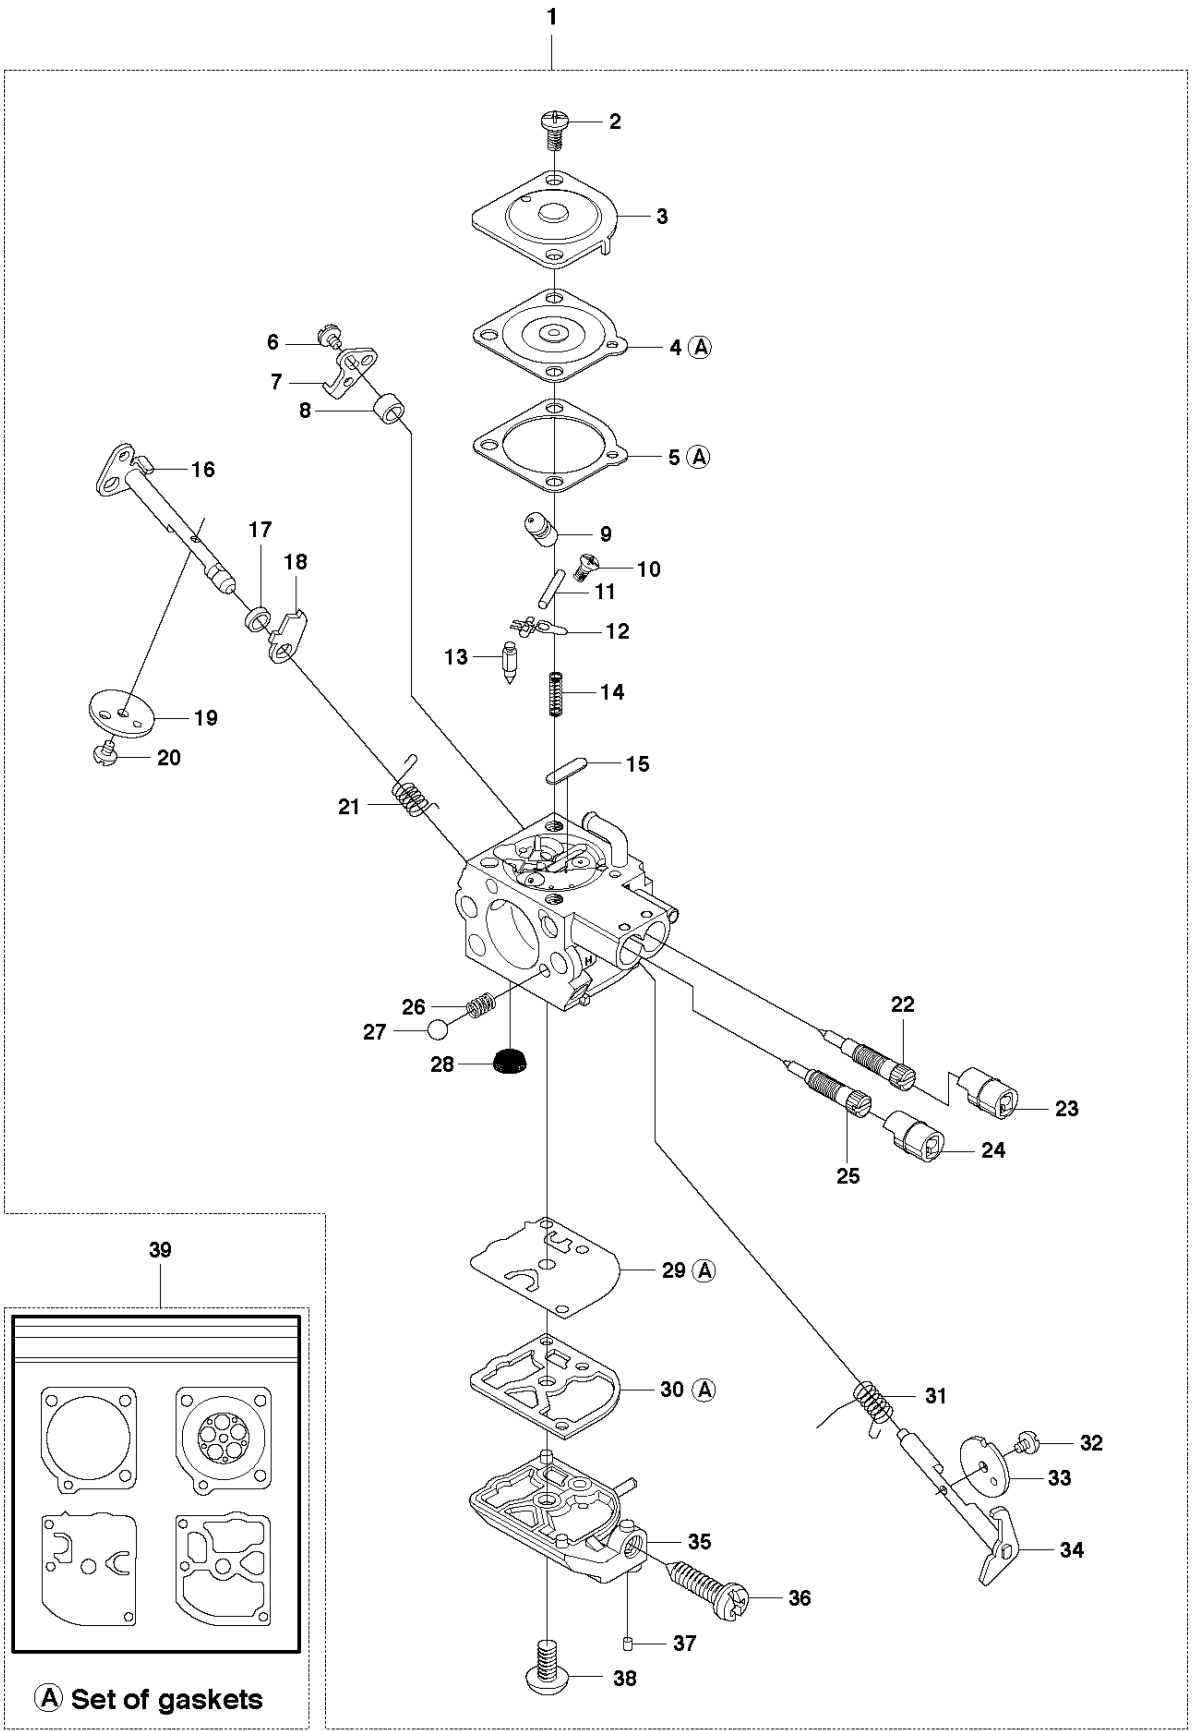

L CS2139T
CARBURETTOR

Zama C1Q-EL33A

CARBURETOR

CS2139 T, 2010-03

Ref	Part No	Description	Remark	QTY	KIT
1	544 16 09-01	CARBURETTOR	Zama C1Q-EL33A	1	
2	503 48 05-01	SCREW		2	1
3	503 97 43-01	COVER		1	1
4	537 04 89-01	DIAPHRAGM		1	1, 39
5	537 02 04-01	GASKET		1	1, 39
6	503 47 90-01	SCREW		1	1
7	537 27 41-01	LEVER		1	1
8	503 47 89-01	COLLAR		1	1
9	537 41 35-01	NOZZLE ASSY		1	1
10	503 48 01-01	SCREW		1	1
11	503 48 00-01	PIN RETAINING SCREW		1	1
12	503 66 59-01	LEVER		1	1
13	503 47 97-01	VALVE		1	1
14	537 27 34-01	SPRING		1	1
15	503 53 56-01	PLUG WELCH		1	1
16	537 27 38-01	SHAFT ASSY		1	1
17	537 27 44-01	COLLAR		1	1
18	537 27 43-01	LEVER		1	1
19	537 26 68-01	VALVE		1	1
20	503 48 18-01	SCREW		1	1
21	537 13 49-01	SPRING		1	1
22	537 41 69-01	SCREW	L	1	1
23	537 41 70-01	LIMITER CAP		1	1
24	537 41 70-01	LIMITER CAP		1	1
25	537 38 75-01	SCREW	H	1	1
26	537 01 26-01	SPRING		1	1
27	537 01 25-01	BALL		1	1
28	503 53 57-01	STRAINER		1	1
29	537 02 00-01	DIAPHRAGM PUMP		1	1, 39
30	537 02 01-01	GASKET		1	1, 39
31	537 01 97-01	SPRING		1	1
32	503 48 18-01	SCREW		1	1
33	537 38 83-01	VALVE		1	1
34	544 11 90-01	SHAFT		1	1
35	537 27 33-01	COVER		1	1
36	537 27 37-01	SCREW		1	1
37	503 48 11-01	PIECE		1	1
38	503 47 96-01	SCREW		1	1
39	531 00 45-52	GASKET KIT	A = Set of gaskets	1