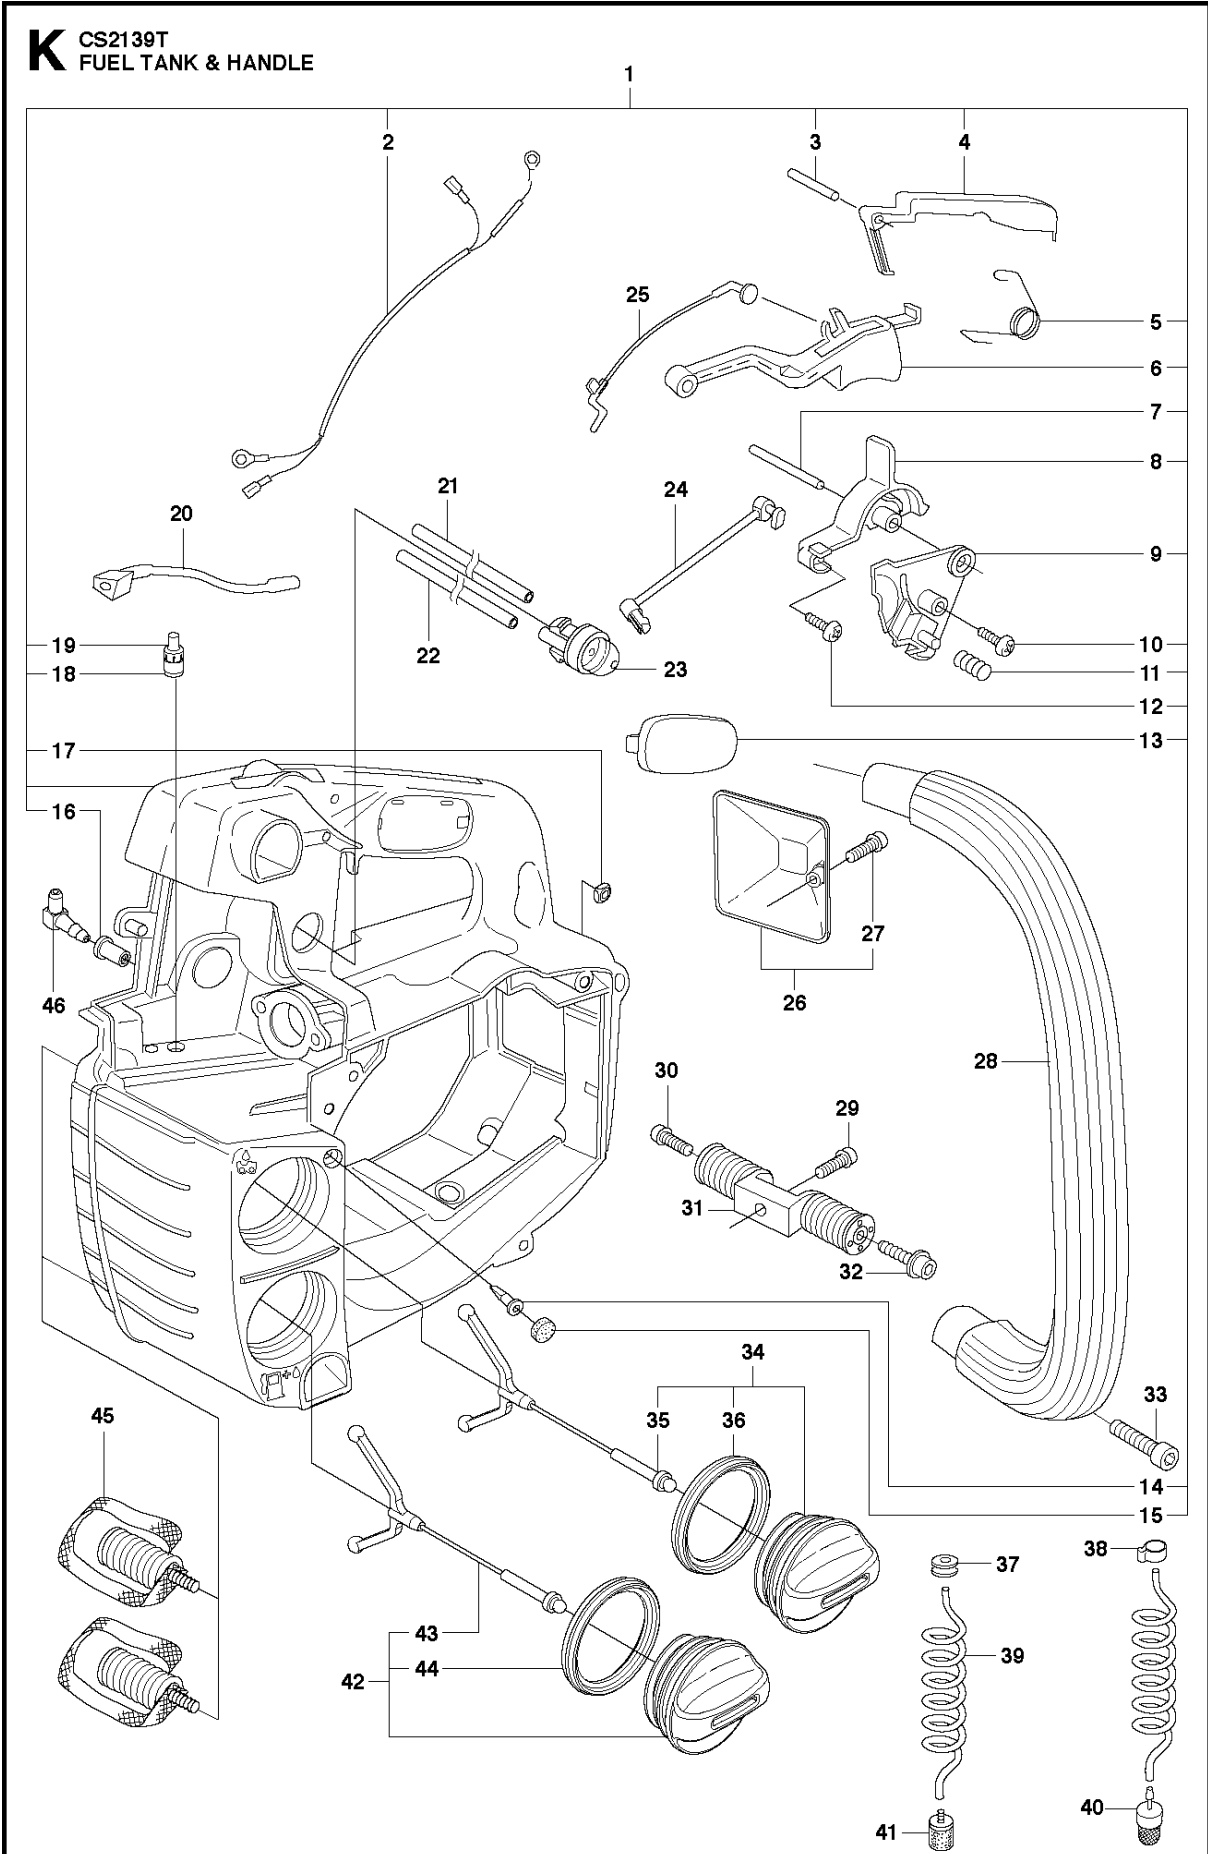

FUEL TANK & HANDLE

CS2139 T, 2010-03

Ref	Part No	Description	Remark	QTY	KIT
1	544 11 09-05	TANK UNIT ASSY		1	
2	503 96 32-01	WIRING		1	1
3	720 12 40-20	PARALLEL PIN		1	1
4	503 81 33-01	THROTTLE LOCKOUT		1	1
5	503 85 13-01	SPRING		1	1
6	503 81 32-02	THROTTLE TRIGGER		1	1
7	720 12 46-20	PARALLEL PIN		1	1
8	503 81 34-02	CHOKE		1	1
9	503 81 35-01	PLATE		1	1
10	503 21 28-10	SCREW CCRPANT		1	1
11	503 92 96-01	SPRING		1	1
12	729 56 55-01	SCREW CCRPANT		1	1
13	544 04 20-02	HANDLE INSERT		2	1
14	530 02 61-19	CHECK VALVE		1	1
15	503 98 13-01	PLUG		1	1
16	537 05 28-01	VALVE SLEEVE		1	1
17	503 22 65-04	SQUARE NUT		1	1
18	537 35 95-01	TANK VENT ASSY		1	1
19	537 13 97-01	PROTECTIVE CAP		1	1
20	503 84 26-01	IMPULSE HOSE		1	
21	537 04 24-08	FUEL HOSE		1	
22	537 04 24-09	FUEL HOSE		1	
23	503 93 66-01	PURGE		1	
24	503 82 27-02	CHOKE ROD		1	
25	503 82 28-01	THROTTLE ROD		1	
26	537 39 05-02	SPARK PLUG COVER ASS		1	
27	503 21 56-01	SCREW CIHSCMO		1	26
28	503 81 69-02	FRONT HANDLE		1	
29	503 20 02-16	SCREW IHSCFM		1	
30	503 20 02-16	SCREW IHSCFM		1	
31	503 82 33-02	ANTIVIBRATION ELEMENT		1	
32	503 20 02-16	SCREW IHSCFM		1	
33	503 21 88-30	SCREW IHSCFM		2	
34	537 21 52-04	TANK CAP ASSY		1	
35	503 57 89-01	HOLDER		1	34
36	537 21 50-01	SEALING		1	34
37	503 73 58-01	BUSHING		1	
38	537 05 11-01	HOSE CLAMP		1	
39	544 32 50-02	FUEL HOSE		2	
40	503 96 75-01	OIL PLUMMET		1	
41	503 44 32-01	FUEL FILTER		1	
42	537 21 52-01	TANK CAP ASSY		1	
43	503 57 89-01	HOLDER		1	42
44	537 21 50-01	SEALING		1	42
45	503 85 38-04	ANTIVIBRATION ELEMENT		2	
46	537 19 23-01	NIPPLE		1