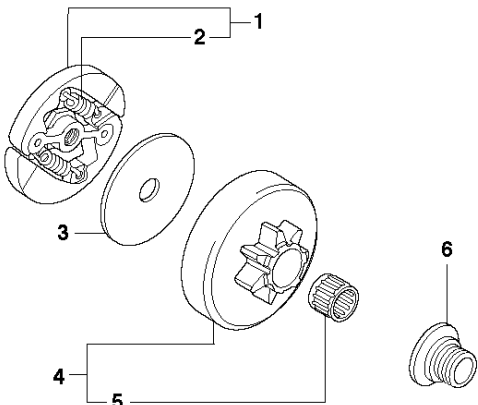

## CHAIN BRAKE

CS2139 T, 2010-03

Ref	Part No	Description	Remark	QTY	KIT
1	503 93 52-06	BRAKE ASSY		1	
2	544 01 36-03	HAND GUARD ASSY		1	1
3	503 85 46-01	PIVOT PIN		1	1, 2
4	544 92 71-01	LABEL		1	1, 2
5	735 31 08-20	E-CLIP		1	1, 2
6	735 31 10-20	E-CLIP		1	1, 2
7	537 09 28-02	POSITION SPRING		1	1, 2
8	503 81 71-01	SHAFT PIVOT		1	1
9	503 80 97-03	BRAKE BAND ASSY		1	1
10	720 12 33-00	PARALLEL PIN		1	1
11	503 21 28-10	SCREW CCRPANT		1	1
12	501 87 53-01	KNEE JOINT ASSY		1	1
13	503 90 83-01	BRAKE SPRING		1	1
14	505 43 49-01	LABEL		1	
15	503 80 52-02	HUB CAP		1	1
16	503 21 28-10	SCREW CCRPANT		4	1
17	503 85 51-01	CHIP GUARD		1	1
18	503 21 28-10	SCREW CCRPANT		2	1
19	537 39 69-01	COVER LID		1	1
20	537 07 94-02	WORM WHEEL		1	1
21	503 23 00-63	WASHER		1	1
22	740 48 07-02	O-RING		1	1
23	537 39 70-01	WORM SCREW		1	1
24	588 85 03-01	PIN		1	1
25	537 01 74-01	BEARING SLEEVE		1	1
26	503 22 00-01	HEXAGON NUT		1	
27	503 86 20-01	SPRING GUIDE		1	1

## CLUTCH

CS2139 T, 2010-03

Ref	Part No	Description	Remark	QTY	KIT
1	503 71 40-03	CLUTCH ASSY		1	
2	503 74 95-01	CLUTCH SPRING		1	1
3	503 52 12-04	WASHER		1	
4	503 82 22-71	CLUTCH DRUM ASSY	"3/8""	1	
5	503 25 46-01	NEEDLE BEARING		1	4
6	503 78 92-01	PUMP PINION	"3/8""	1	

## CRANKCASE

CS2139 T, 2010-03

Ref	Part No	Description	Remark	QTY	KIT
1	503 79 22-06	CRANKCASE ASSY		1	
2	501 62 33-01	SPRING PIN		2	1
3	503 98 62-01	SEALING		1	1
4	537 39 60-01	INSERT		1	1
5	503 23 00-16	WASHER		2	1
6	503 18 49-01	SPRING		1	1
7	503 80 83-03	PUMP PISTON		1	1
8	537 04 61-01	NIPPLE		1	1
9	501 45 43-01	BAR BOLT		1	1
10	544 33 99-01	CHAIN GUIDE PLATE		1	
11	503 72 31-01	BUSHING		1	
12	503 84 27-01	HEAT SEALING		1	
13	503 20 02-25	SCREW IHSCFM		2	
14	503 20 02-40	SCREW IHSCFM		2	
15	503 81 73-01	SPIKE		1	
16	501 68 68-01	CHAIN CATCHER		1	
17	503 20 02-16	SCREW IHSCFM		2	