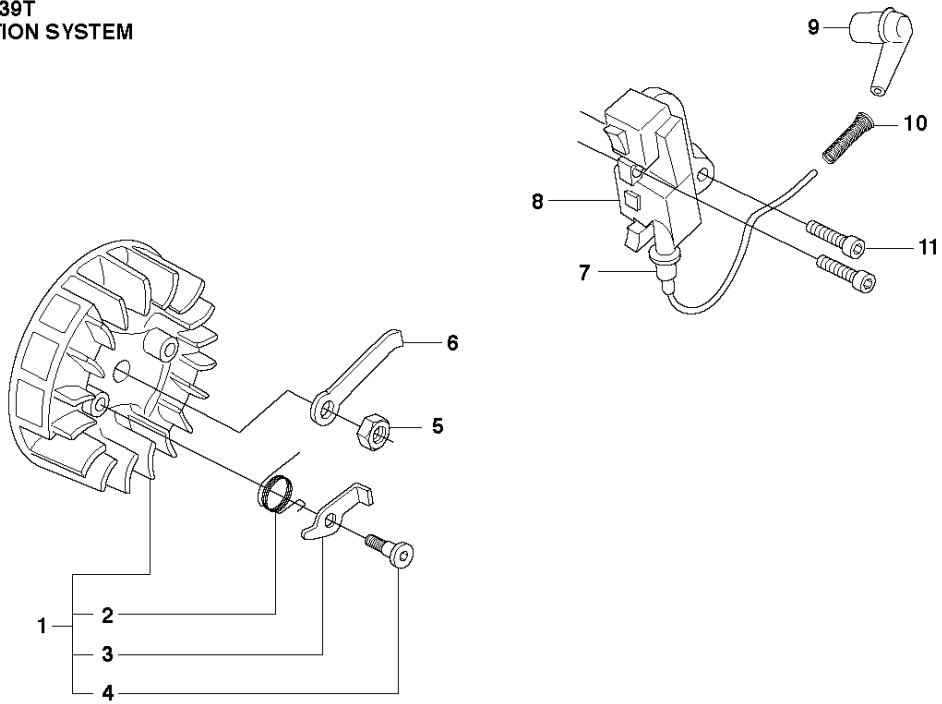

E CS2139T
IGNITION SYSTEM

IGNITION SYSTEM

CS2139 T, 2010-03

Ref	Part No	Description	Remark	QTY	KIT
1	537 23 39-01	FLYWHEEL		1	
2	503 81 81-01	SPRING		2	1
3	503 71 02-03	STARTER PAWL		2	1
4	501 81 99-05	SCREW		2	1
5	503 22 10-11	HEXAGON NUT		1	
6	503 90 98-02	COUNTERWEIGHT		1	
7	505 54 84-01	CABLE GUIDE		1	
8	544 04 70-01	IGNITION MODULE		1	
9	501 48 54-02	SPARK PLUG CAP		1	
10	505 54 93-01	CABLE COVER		1	
11	503 20 25-16	SCREW IHSCM		2