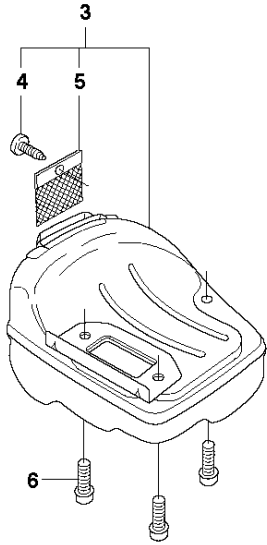

D CS2139T
MUFFLER & MUFFLER COVER

MUFFLER COVER

CS2139 T, 2010-03

Ref	Part No	Description	Remark	QTY	KIT
1	503 21 58-25	SCREW CIHSCTO		2	
2	537 41 62-01	MUFFLER COVER		1	
3	503 93 03-03	MUFFLER ASSY		1	
4	724 12 87-59	SCREW CRPANM		1	3
5	503 82 17-01	SPARK ARRESTER SCREEN		1	3
6	503 20 02-16	SCREW IHSCFM		3