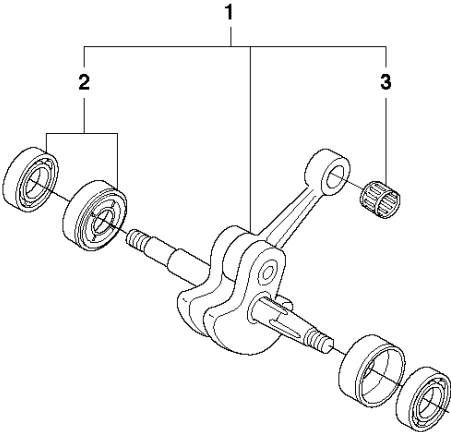

H CS2139T
CRANK SHAFT

CRANKSHAFT

CS2139 T, 2010-03

Ref	Part No	Description	Remark	QTY	KIT
1	537 37 67-02	CRANKSHAFT ASSY		1	
2	503 93 45-02	BEARING CAGE		2	1
3	503 41 41-01	NEEDLE BEARING		1	1