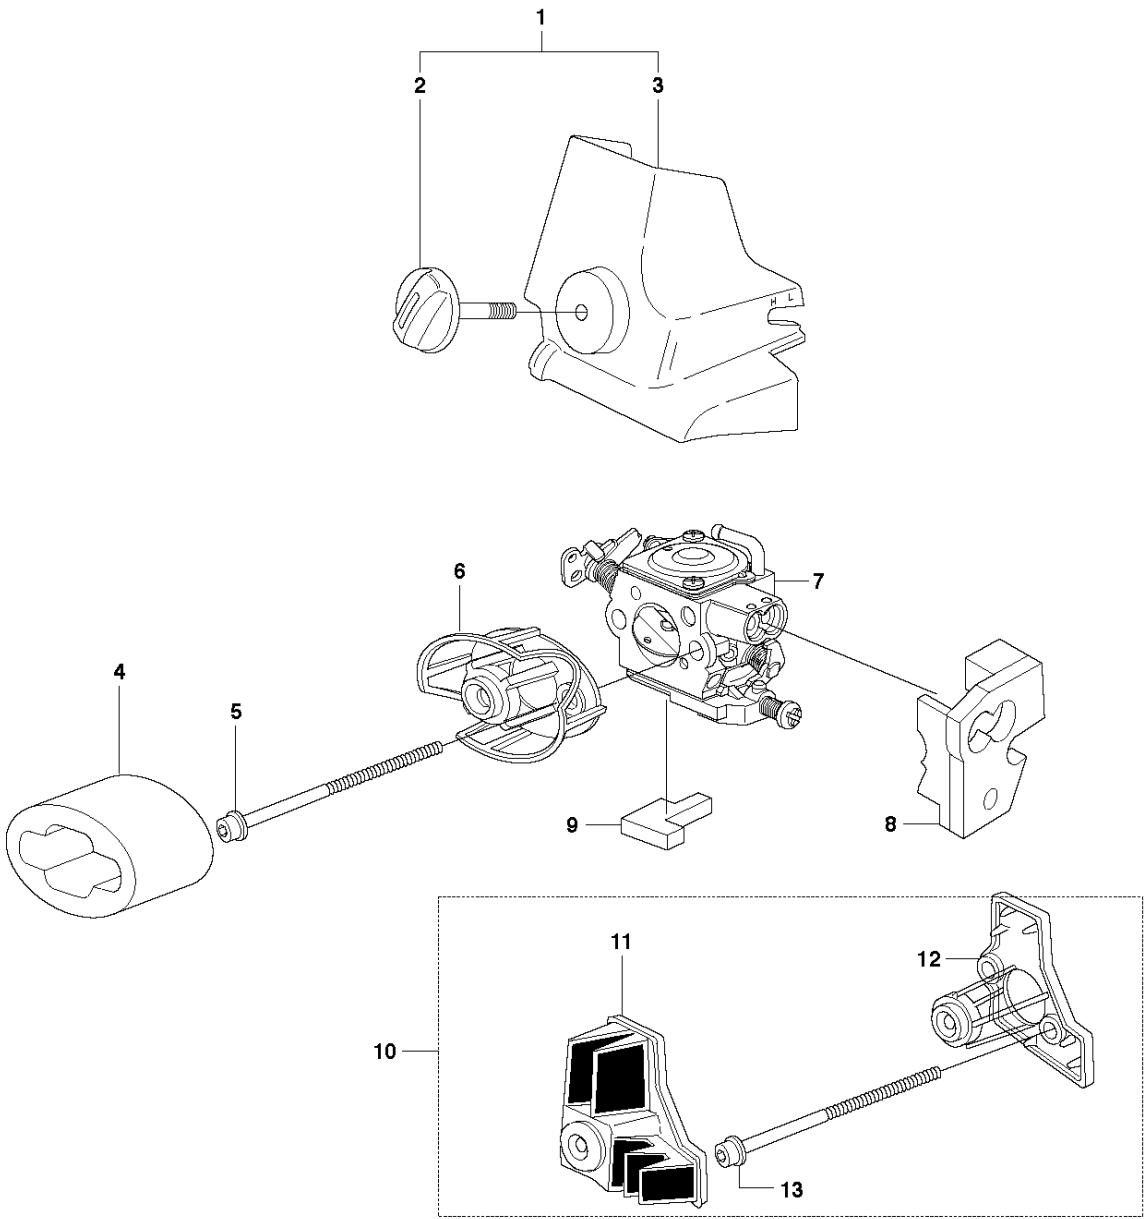

## CHAIN BRAKE

CS2139 T, 2010-03

Ref	Part No	Description	Remark	QTY	KIT
1	503 93 52-06	BRAKE ASSY		1	
2	544 01 36-03	HAND GUARD ASSY		1	1
3	503 85 46-01	PIVOT PIN		1	1, 2
4	544 92 71-01	LABEL		1	1, 2
5	735 31 08-20	E-CLIP		1	1, 2
6	735 31 10-20	E-CLIP		1	1, 2
7	537 09 28-02	POSITION SPRING		1	1, 2
8	503 81 71-01	SHAFT PIVOT		1	1
9	503 80 97-03	BRAKE BAND ASSY		1	1
10	720 12 33-00	PARALLEL PIN		1	1
11	503 21 28-10	SCREW CCRPANT		1	1
12	501 87 53-01	KNEE JOINT ASSY		1	1
13	503 90 83-01	BRAKE SPRING		1	1
14	505 43 49-01	LABEL		1	
15	503 80 52-02	HUB CAP		1	1
16	503 21 28-10	SCREW CCRPANT		4	1
17	503 85 51-01	CHIP GUARD		1	1
18	503 21 28-10	SCREW CCRPANT		2	1
19	537 39 69-01	COVER LID		1	1
20	537 07 94-02	WORM WHEEL		1	1
21	503 23 00-63	WASHER		1	1
22	740 48 07-02	O-RING		1	1
23	537 39 70-01	WORM SCREW		1	1
24	588 85 03-01	PIN		1	1
25	537 01 74-01	BEARING SLEEVE		1	1
26	503 22 00-01	HEXAGON NUT		1	
27	503 86 20-01	SPRING GUIDE		1	1

**B** CS2139T  
CLUTCH

## CLUTCH

CS2139 T, 2010-03

Ref	Part No	Description	Remark	QTY	KIT
1	503 71 40-03	CLUTCH ASSY		1	
2	503 74 95-01	CLUTCH SPRING		1	1
3	503 52 12-04	WASHER		1	
4	503 82 22-71	CLUTCH DRUM ASSY	"3/8""	1	
5	503 25 46-01	NEEDLE BEARING		1	4
6	503 78 92-01	PUMP PINION	"3/8""	1	

## CARBURETOR &amp; AIR FILTER

CS2139 T, 2010-03

Ref	Part No	Description	Remark	QTY KIT	
1	503 79 26-05	AIR FILTER COVER		1	
2	537 21 32-03	KNOB		1	1
3	503 82 09-05	AIR FILTER COVER		1	1
4	503 84 49-01	AIR FILTER		1	
5	503 21 75-50	SCREW IHSCFT		2	
6	503 82 29-01	FILTER HOLDER		1	
7	544 16 09-01	CARBURETTOR	Zama C1Q-EL33A	1	
8	537 33 28-02	SEALING		1	
9	537 24 19-02	SEALING		1	
10	537 02 15-02	AIR FILTER ASSY	80μ	2	
10	537 02 15-01	AIR FILTER ASSY	52μ	2	
11	503 96 72-02	AIR FILTER	80μ	1	10
11	503 96 72-01	AIR FILTER	52μ	1	10
12	503 96 71-02	AIR FILTER BOTTOM	80μ	1	10
12	503 96 71-01	AIR FILTER BOTTOM	52μ	1	10
13	503 21 75-50	SCREW IHSCFT		2	10