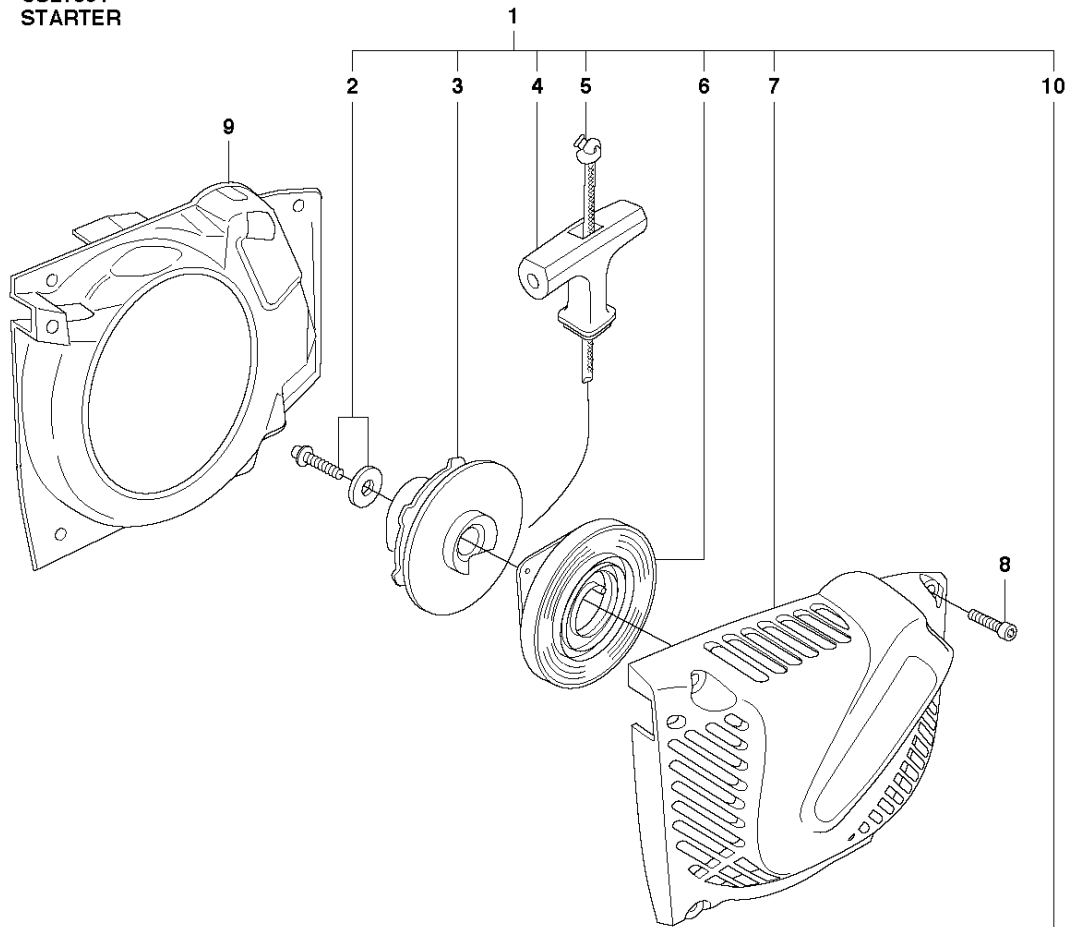

F CS2139T
STARTER

STARTER

CS2139 T, 2010-03

Ref	Part No	Description	Remark	QTY	KIT
1	537 40 46-02	STARTER ASSY		1	
2	503 21 77-16	SCREW IHST		1	1
3	537 20 19-01	STARTER PULLEY		1	1
4	503 99 77-01	STARTER HANDLE		1	1
5	505 30 51-25	STARTER CORD		1	1
6	501 76 31-01	SPRING CASSETTE ASSY		1	1
7	537 40 45-01	STARTER HOUSING		1	1
8	503 21 58-25	SCREW CIHSTO		4	
9	503 82 25-03	AIR CONDUCTOR		1	
10	537 42 93-01	LABEL		1	1