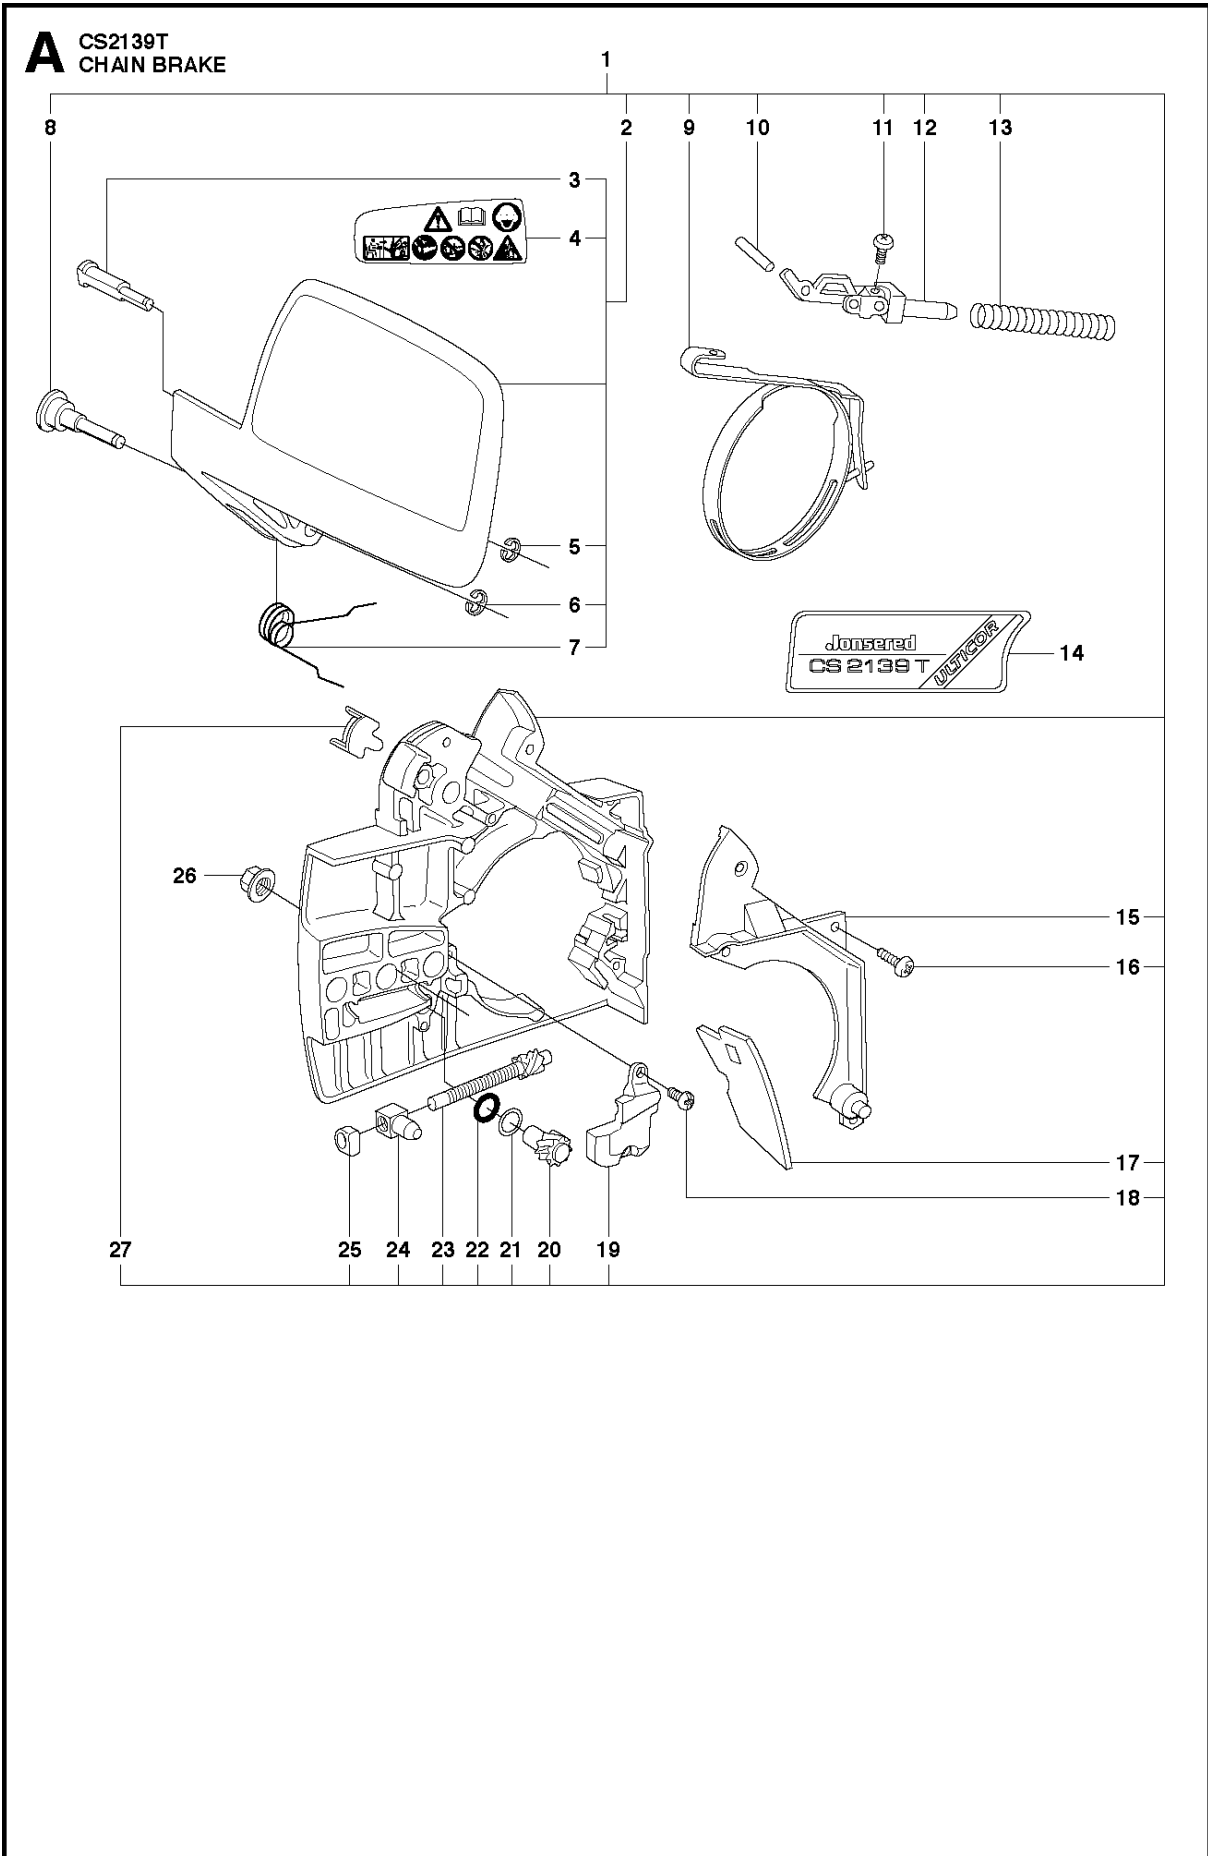

# SPARE PARTS LIST

CHAIN SAWS

CS2139 T, 2010-03

## CHAIN BRAKE

CS2139 T, 2010-03

Ref	Part No	Description	Remark	QTY	KIT
1	503 93 52-06	BRAKE ASSY		1	
2	544 01 36-03	HAND GUARD ASSY		1	1
3	503 85 46-01	PIVOT PIN		1	1, 2
4	544 92 71-01	LABEL		1	1, 2
5	735 31 08-20	E-CLIP		1	1, 2
6	735 31 10-20	E-CLIP		1	1, 2
7	537 09 28-02	POSITION SPRING		1	1, 2
8	503 81 71-01	SHAFT PIVOT		1	1
9	503 80 97-03	BRAKE BAND ASSY		1	1
10	720 12 33-00	PARALLEL PIN		1	1
11	503 21 28-10	SCREW CCRPANT		1	1
12	501 87 53-01	KNEE JOINT ASSY		1	1
13	503 90 83-01	BRAKE SPRING		1	1
14	505 43 49-01	LABEL		1	
15	503 80 52-02	HUB CAP		1	1
16	503 21 28-10	SCREW CCRPANT		4	1
17	503 85 51-01	CHIP GUARD		1	1
18	503 21 28-10	SCREW CCRPANT		2	1
19	537 39 69-01	COVER LID		1	1
20	537 07 94-02	WORM WHEEL		1	1
21	503 23 00-63	WASHER		1	1
22	740 48 07-02	O-RING		1	1
23	537 39 70-01	WORM SCREW		1	1
24	588 85 03-01	PIN		1	1
25	537 01 74-01	BEARING SLEEVE		1	1
26	503 22 00-01	HEXAGON NUT		1	
27	503 86 20-01	SPRING GUIDE		1	1

## CLUTCH

CS2139 T, 2010-03

Ref	Part No	Description	Remark	QTY	KIT
1	503 71 40-03	CLUTCH ASSY		1	
2	503 74 95-01	CLUTCH SPRING		1	1
3	503 52 12-04	WASHER		1	
4	503 82 22-71	CLUTCH DRUM ASSY	"3/8""	1	
5	503 25 46-01	NEEDLE BEARING		1	4
6	503 78 92-01	PUMP PINION	"3/8""	1	