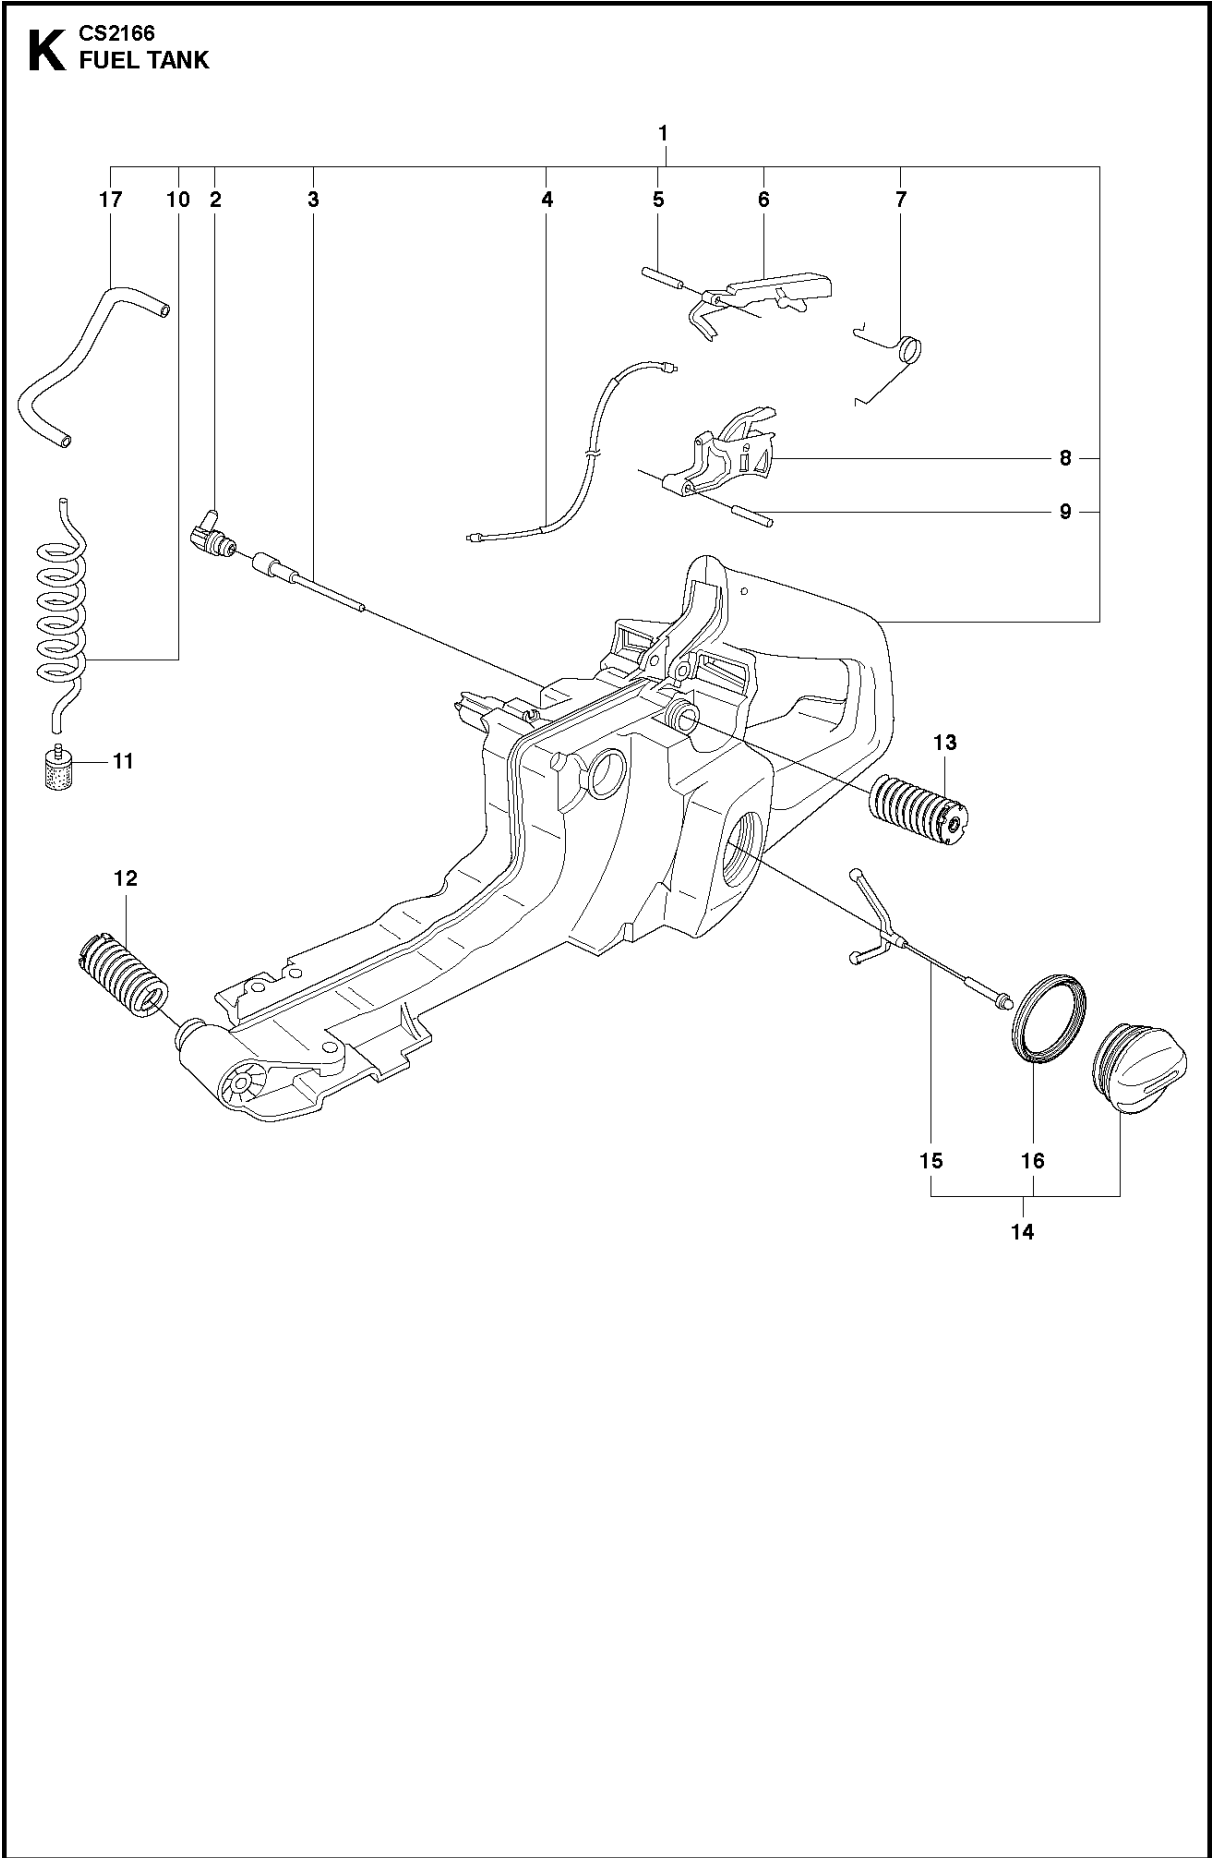

FUEL TANK

CS2166 from 2018-04 -

Ref	Part No	Description	Remark	QTY	KIT
1	503 71 91-05	FUEL TANK		1	
2	537 09 93-01	CONNECTION BEND		1	1
3	537 09 22-01	TANK VENT ASSY		1	1
4	503 71 76-01	THROTTLE CABLE ASSY		1	1
5	720 12 40-20	PARALLEL PIN		1	1
6	503 55 66-02	THROTTLE LOCKOUT		1	1
7	503 73 64-01	SPRING		1	1
8	503 82 98-02	THROTTLE TRIGGER		1	1
9	720 12 72-20	PARALLEL PIN		1	
10	581 75 62-02	FUEL HOSE		1	
11	503 44 32-01	FUEL FILTER		1	
12	503 63 76-01	ANTIVIBRATION ELEMENT	Std	1	
12	503 63 76-02	ANTIVIBRATION ELEMENT	Hard	1	
13	503 89 56-01	ANTIVIBRATION ELEMENT	Std	1	
13	503 89 56-02	ANTIVIBRATION ELEMENT	Hard	1	
14	537 21 52-06	TANK CAP ASSY		1	
15	503 57 89-01	HOLDER		1	14
16	589 24 11-01	GASKET		1	14
17	581 75 61-06	FUEL HOSE		1	1