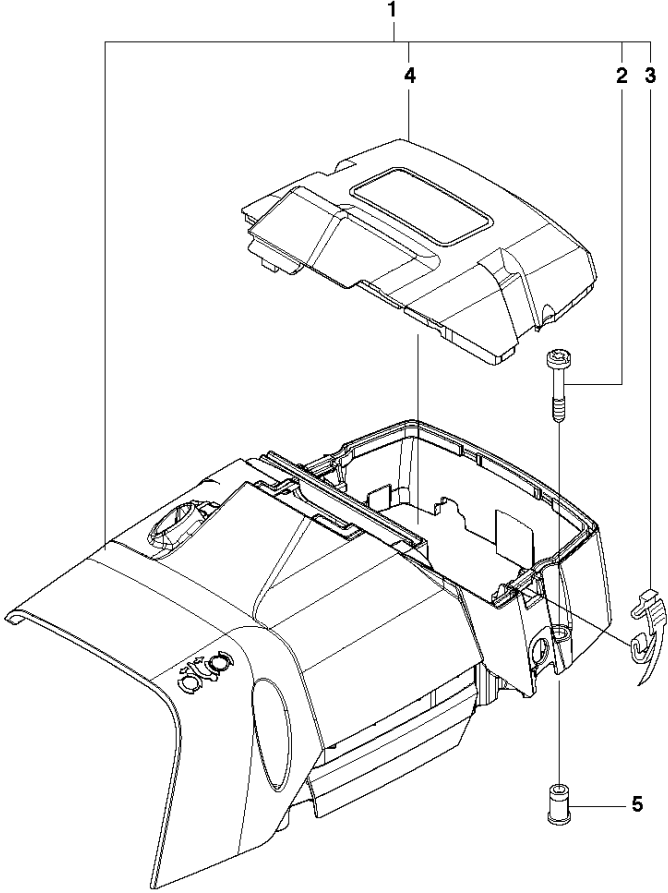

E CS2166
CYLINDER COVER

CYLINDER COVER

CS2166 from 2018-04 -

Ref	Part No	Description	Remark	QTY	KIT
1	574 45 82-02	CYLINDER COVER ASSY		1	
2	525 88 70-01	SCREW CITXPANMO		3	1
3	503 69 91-02	SNAP LOCKING		2	1
4	503 69 60-01	FILTER COVER		1	1
5	537 05 59-03	SLEEVE		3	1