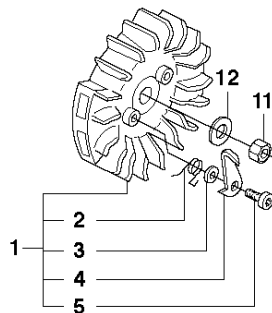

D CS2166
IGNITION SYSTEM

IGNITION SYSTEM

CS2166 from 2018-04 -

Ref	Part No	Description	Remark	QTY	KIT
1	537 05 16-05	FLYWHEEL ASSY		1	
2	501 67 35-01	SPRING		1	1
3	503 23 00-42	WASHER		1	1
4	537 01 55-01	STARTER PAWL		1	1
5	506 00 69-01	SCREW		1	1
6	582 02 97-01	SCREW ITXSCM		2	
7	588 93 74-03	IGNITION MODULE	DM51 COT	1	
8	501 48 54-02	SPARK PLUG CAP		1	
9	503 71 82-01	SWITCH		1	
10	503 62 61-01	CABLE		1	
11	503 22 10-11	HEXAGON NUT		2	
12	503 23 01-01	WASHER		1