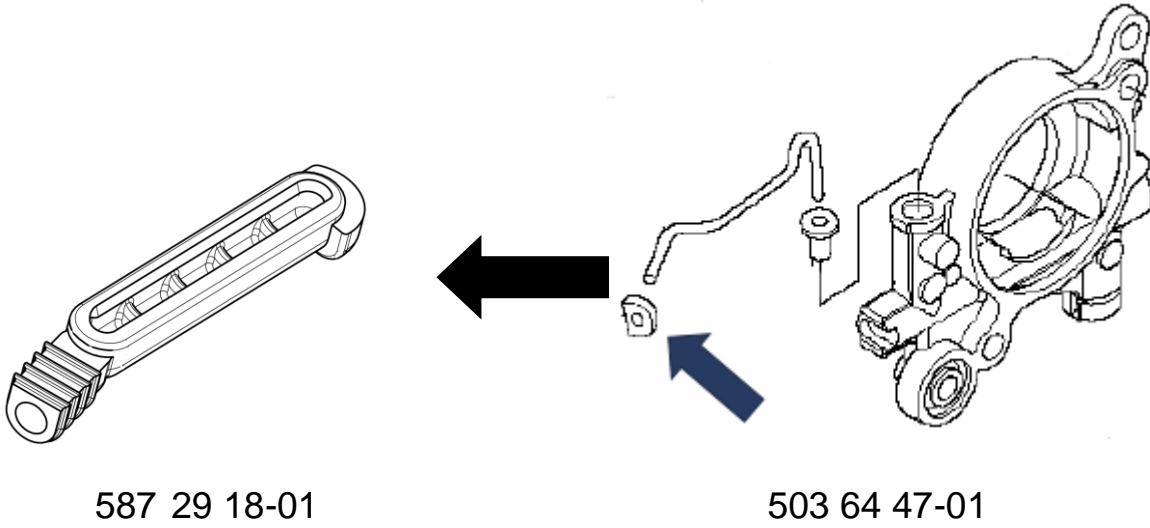

Illustrated Parts List - IPL Update

1. Clutch & Oil pump