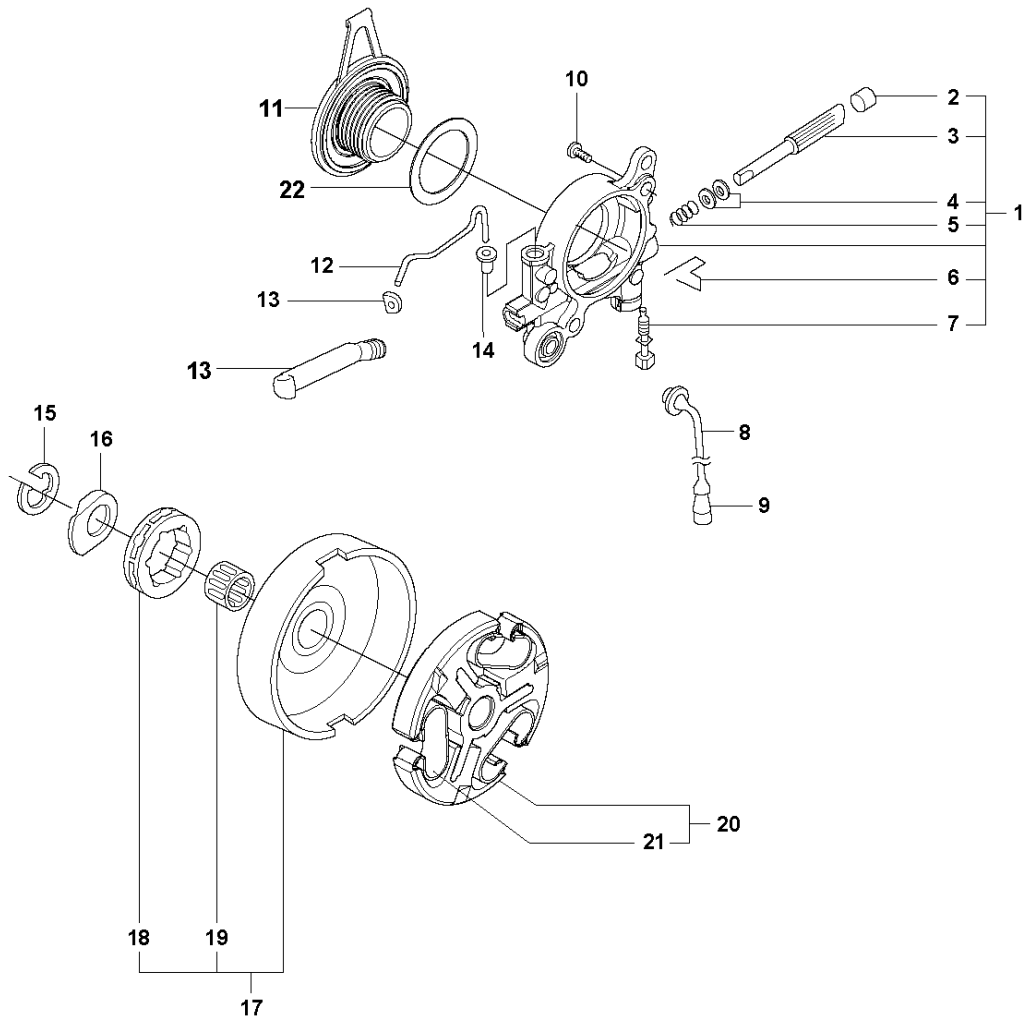

# SPARE PARTS LIST

CHAIN SAWS

CS2166 from 2018-04 -

**A** CS2166  
CLUTCH COVER

## CLUTCH COVER

CS2166 from 2018-04 -

Ref	Part No	Description	Remark	QTY	KIT
1	537 07 20-02	CLUTCH COVER ASSY		1	
2	525 88 74-02	SCREW CITXPANT		1	1, 6
3	503 89 70-01	SLEEVE		1	1, 6
4	503 76 29-02	CHIP GUARD		1	1, 6
5	537 24 43-01	LABEL		1	1, 6
6	537 07 20-71	CLUTCH COVER ASSY		1	1
7	525 88 74-02	SCREW CITXPANT		2	1,18
8	537 19 06-01	CHAIN GUIDE		1	1
9	525 88 74-02	SCREW CITXPANT		1	1
10	537 01 68-01	COVER		1	1, 18
11	537 01 74-01	BEARING SLEEVE		1	1, 18
12	503 99 83-01	PAWL		1	1, 18
13	537 07 95-02	WORM SCREW		1	1, 18
14	503 23 00-66	WASHER		1	1, 18
15	537 07 94-02	WORM WHEEL		1	1, 18
16	503 23 00-63	WASHER		1	1, 18
17	740 48 07-02	O-RING		1	1, 18
18	537 04 41-02	CHAIN TENSIONER		1	1
19	503 22 00-01	HEXAGON NUT		2	
20	525 88 74-02	SCREW CITXPANT		1	
21	503 71 97-01	SPIKE		1	

## CLUTCH &amp; OIL PUMP

CS2166 from 2018-04 -

Ref	Part No	Description	Remark	QTY	KIT
1	503 52 13-03	OIL PUMP ASSY		1	
2	503 62 49-01	SEALING PLUG		1	1
3	503 52 15-01	PUMP PISTON		1	1
4	503 23 00-04	WASHER		1	1
5	501 61 58-01	SPRING		1	1
6	503 81 30-01	SPRING		1	1
7	503 81 13-01	PIN SCREW		1	1
8	503 42 67-01	OIL HOSE		1	
9	501 54 41-02	OIL SCREEN		1	
10	525 82 49-12	SCREW ITXSCM		1	
11	537 20 78-07	PUMP PINION		1	
12	503 77 43-01	OIL PIPE		1	
13	503 64 47-01	INLET PIPE	Up to serial number 20182009999	1	
13	587 29 18-01	OIL PRESSURE HOSE	From serial number 20182100001	1	
14	504 30 00-26	SEALING		1	
15	503 27 21-01	E-CLIP		1	
16	503 75 24-01	WASHER		1	
17	586 98 06-01	CLUTCH DRUM ASSY	"3/8"x7T"	1	
17	586 98 06-02	CLUTCH DRUM ASSY	"3/8"x8T"	1	
18	501 59 80-02	RIM	"3/8"x7T"	1	17
18	505 30 36-61	RIM	"3/8"x8T"	1	17
19	503 43 20-01	NEEDLE HOLDER		1	17
20	586 79 84-01	CLUTCH ASSY		1	
21	537 36 06-01	CLUTCH SPRING		1	20
22	503 23 00-59	WASHER		1	