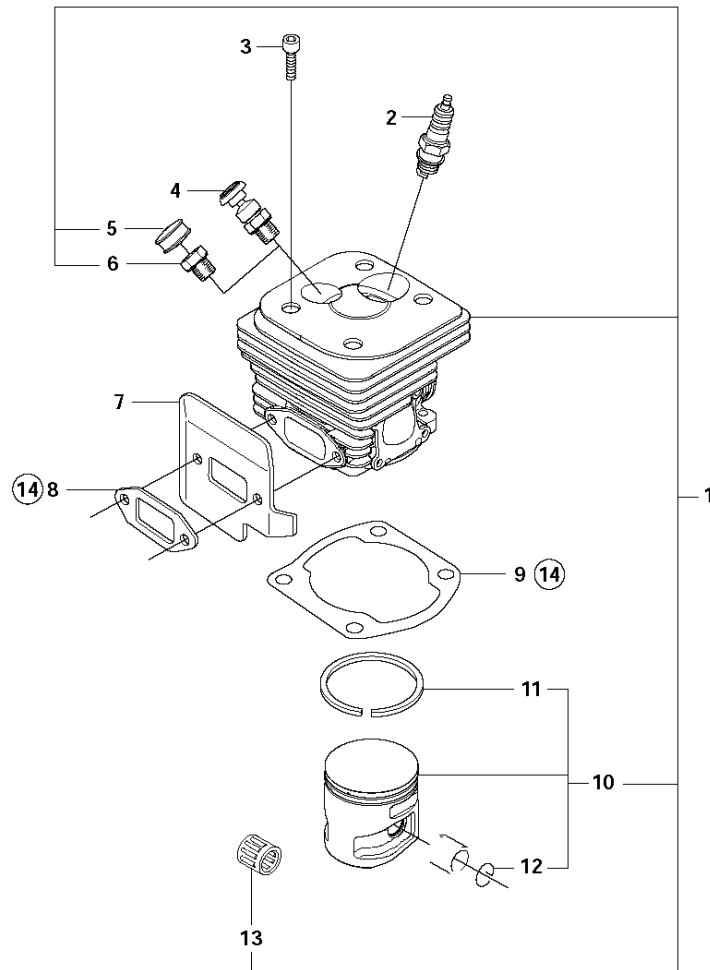

H CS2166
CYLINDER PISTON

- ⑭ 503 64 72-01
  Set of gaskets
  Dichtungssatz
  Jeu de joints
  Juego de juntas
  Packningssats

CYLINDER PISTON

CS2166 from 2018-04 -

Ref	Part No	Description	Remark	QTY	KIT
1	575 77 41-02	CYLINDER ASSY		1	
2	503 23 51-11	SPARK PLUG	NGK BPMR7A	1	
3	525 82 49-03	SCREW ITXSCM		4	
4	584 28 87-01	DECOMPRESSION VALVE		1	
5	537 20 71-01	PLUG		1	1
6	503 55 22-01	PLUG		1	1
7	523 04 91-01	HEAT DEFLECTOR		1	
8	503 77 59-01	GASKET		1	14
9	503 96 15-01	GASKET		1	14
10	577 20 77-02	PISTON ASSY		1	1
11	503 28 90-36	PISTON RING		2	1, 10
12	737 43 12-00	SNAP RING		2	1, 10
13	577 57 24-01	NEEDLE BEARING		1	1
14	503 64 72-01	GASKET KIT	Set of gaskets	1	1