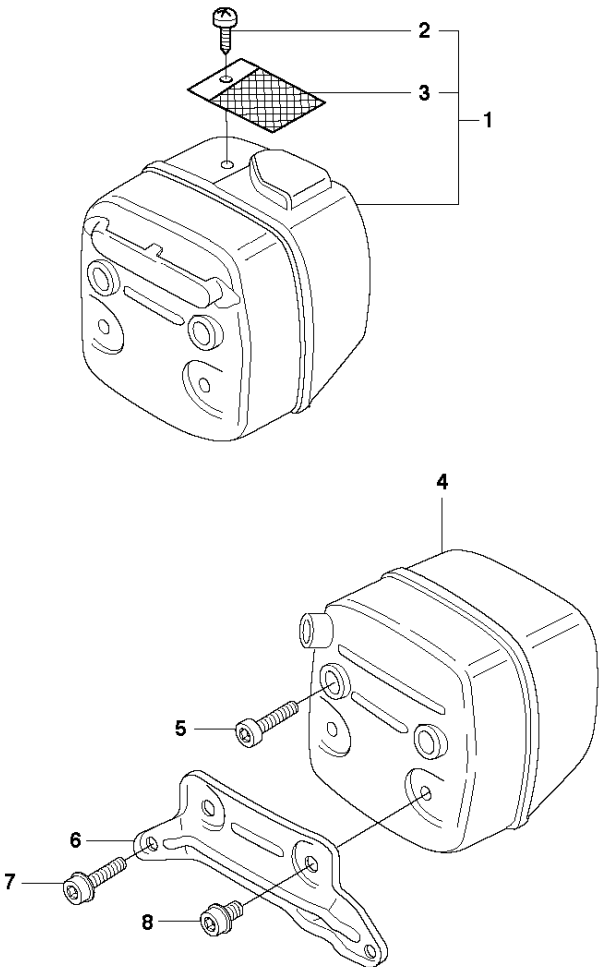

G CS2166
MUFFLER

MUFFLER

CS2166 from 2018-04 -

Ref	Part No	Description	Remark	QTY	KIT
1	544 02 97-02	MUFFLER ASSY	DF	1	
2	724 12 87-59	SCREW CRPANM		1	1
3	503 76 64-02	SPARK ARRESTER SCREEN		1	1
4	544 02 95-01	MUFFLER ASSY	Tube	1	
5	525 82 51-01	SCREW ITXSCM		2	
6	579 02 59-01	SUPPORT		1	
7	525 75 51-01	SCREW ITXSCFM		2	
8	525 75 51-07	SCREW ITXSCFM		2