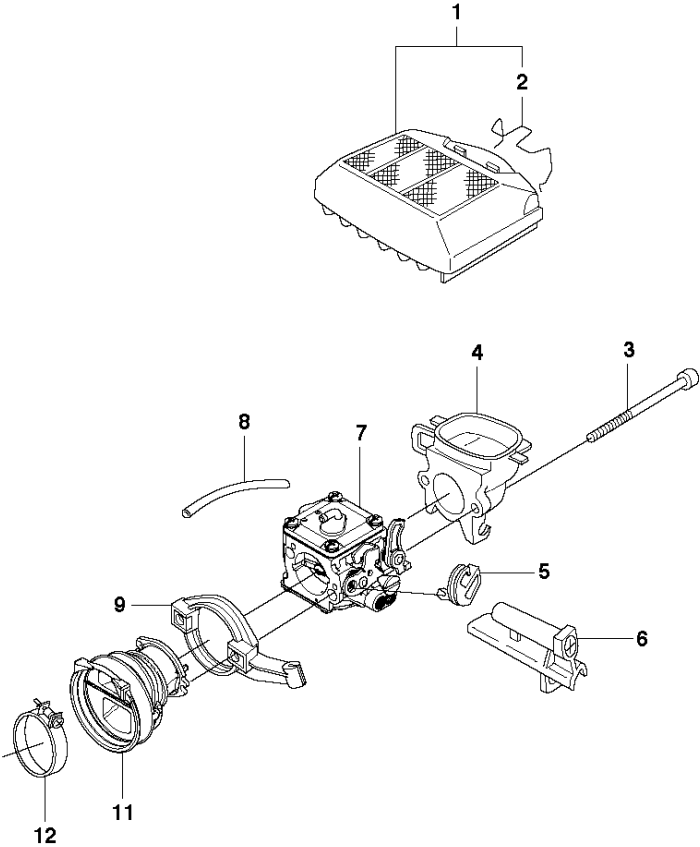

F CS2166
CARBURETOR & AIRFILTER

CARBURETOR & AIR FILTER

CS2166 from 2018-04 -

Ref	Part No	Description	Remark	QTY	KIT
1	575 26 91-01	AIR FILTER ASSY	80 My	1	
1	575 26 91-02	AIR FILTER ASSY	44 My	1	
1	575 26 91-03	AIR FILTER ASSY	Felt	1	
2	503 73 54-01	CLAMP		1	1
3	581 14 30-02	SCREW ITXSCM		2	
4	515 98 29-02	FILTER HOLDER		1	
5	503 68 41-01	LEVER		1	
6	522 41 88-01	GUIDE SLEEVE		1	
7	581 10 07-01	CARBURETTOR	Walbro RWJ-4B	1	
8	503 40 06-04	IMPULSE HOSE		1	
9	522 44 62-01	FLANGE		1	
11	521 99 25-03	INLET PIPE		1	
11	521 99 25-04	INLET PIPE	For cold conditions	1	
12	505 28 33-11	HOSE CLAMP		1