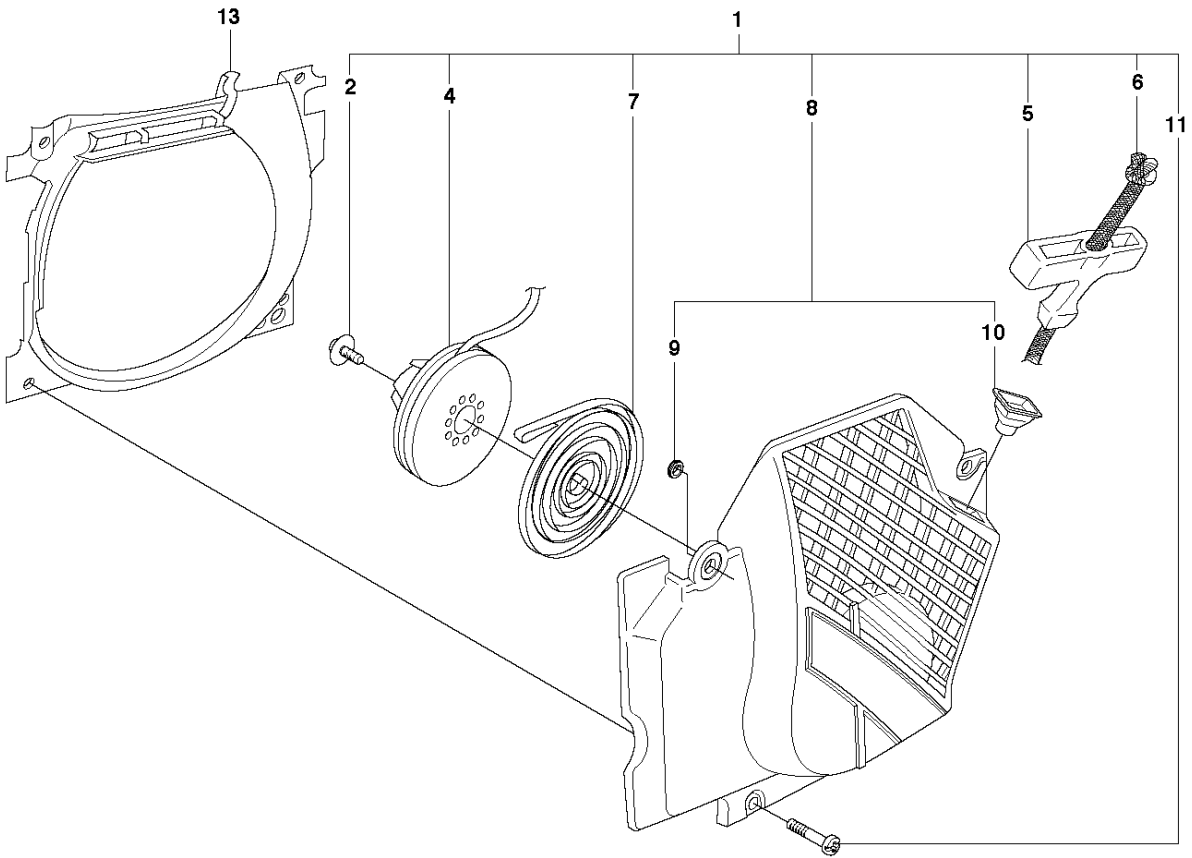

C CS2166
STARTER

STARTER

CS2166 from 2018-04 -

Ref	Part No	Description	Remark	QTY KIT	
1	503 69 28-03	STARTER ASSY		1	
2	586 44 31-01	SCREW ITXSCFT		1	1
4	503 85 96-01	STARTER PULLEY		1	1
5	537 19 65-01	STARTER HANDLE		1	1
6	503 43 29-02	STARTER CORD		1	1
7	503 78 72-01	RECOIL SPRING		1	1
8	503 69 29-04	STARTER HOUSING		1	1
9	537 08 67-01	BUSHING		1	1, 8
10	501 63 06-01	SLEEVE		1	1, 8
11	525 82 45-01	SCREW CITXPANMO		4	1
12	537 14 55-11	LABEL		1	
13	503 62 83-01	AIR CONDUCTOR		1