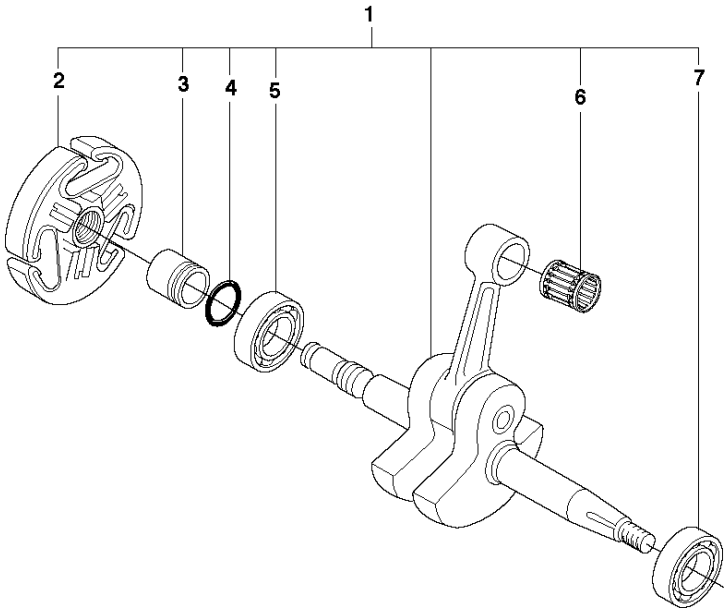

N CS2166
CRANK SHAFT

CRANKSHAFT

CS2166 from 2018-04 -

Ref	Part No	Description	Remark	QTY	KIT
1	503 74 87-04	CRANKSHAFT ASSY		1	
2	586 79 84-01	CLUTCH ASSY		1	1
3	503 77 91-01	SLEEVE		1	1
4	503 26 30-19	O-RING		1	1
5	585 97 50-01	BALL BEARING		1	1
6	577 57 24-01	NEEDLE BEARING		1	1
7	585 97 50-01	BALL BEARING		1	1