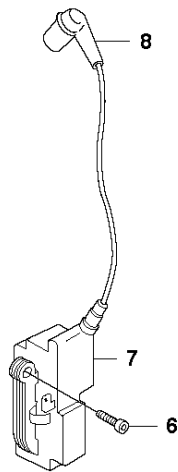

D CS2166
IGNITION SYSTEM

IGNITION SYSTEM

CS2166 from 2018-04 -

Ref	Part No	Description	Remark	QTY	KIT
1	537 05 16-05	FLYWHEEL ASSY		1	
2	501 67 35-01	SPRING		1	1
3	503 23 00-42	WASHER		1	1
4	537 01 55-01	STARTER PAWL		1	1
5	506 00 69-01	SCREW		1	1
6	582 02 97-01	SCREW ITXSCM		2	
7	588 93 74-03	IGNITION MODULE	DM51 COT	1	
8	501 48 54-02	SPARK PLUG CAP		1	
9	503 71 82-01	SWITCH		1	
10	503 62 61-01	CABLE		1	
11	503 22 10-11	HEXAGON NUT		2	
12	503 23 01-01	WASHER		1