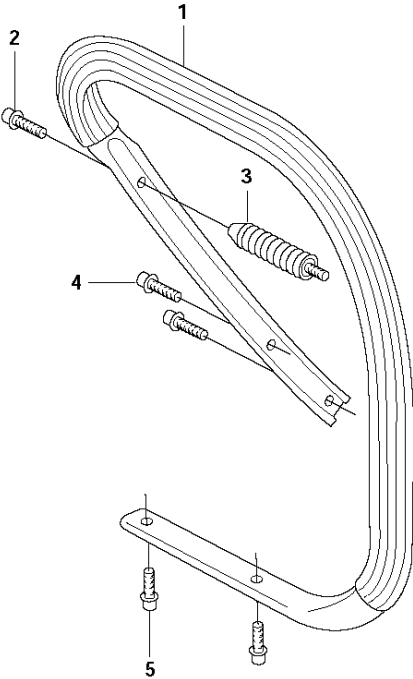

J CS2166
HANDLE

Ref	Part No	Description	Remark	QTY KIT
1	574 45 78-01	FRONT HANDLE ASSY		1
2	586 44 00-01	SCREW ITXSCFT		1
3	503 63 75-04	ANTIVIBRATION ELEMENT	STD	1
3	503 63 75-05	ANTIVIBRATION ELEMENT	HARD	1
4	586 44 30-01	SCREW ITXSCFT		2
5	586 44 30-01	SCREW ITXSCFT		2