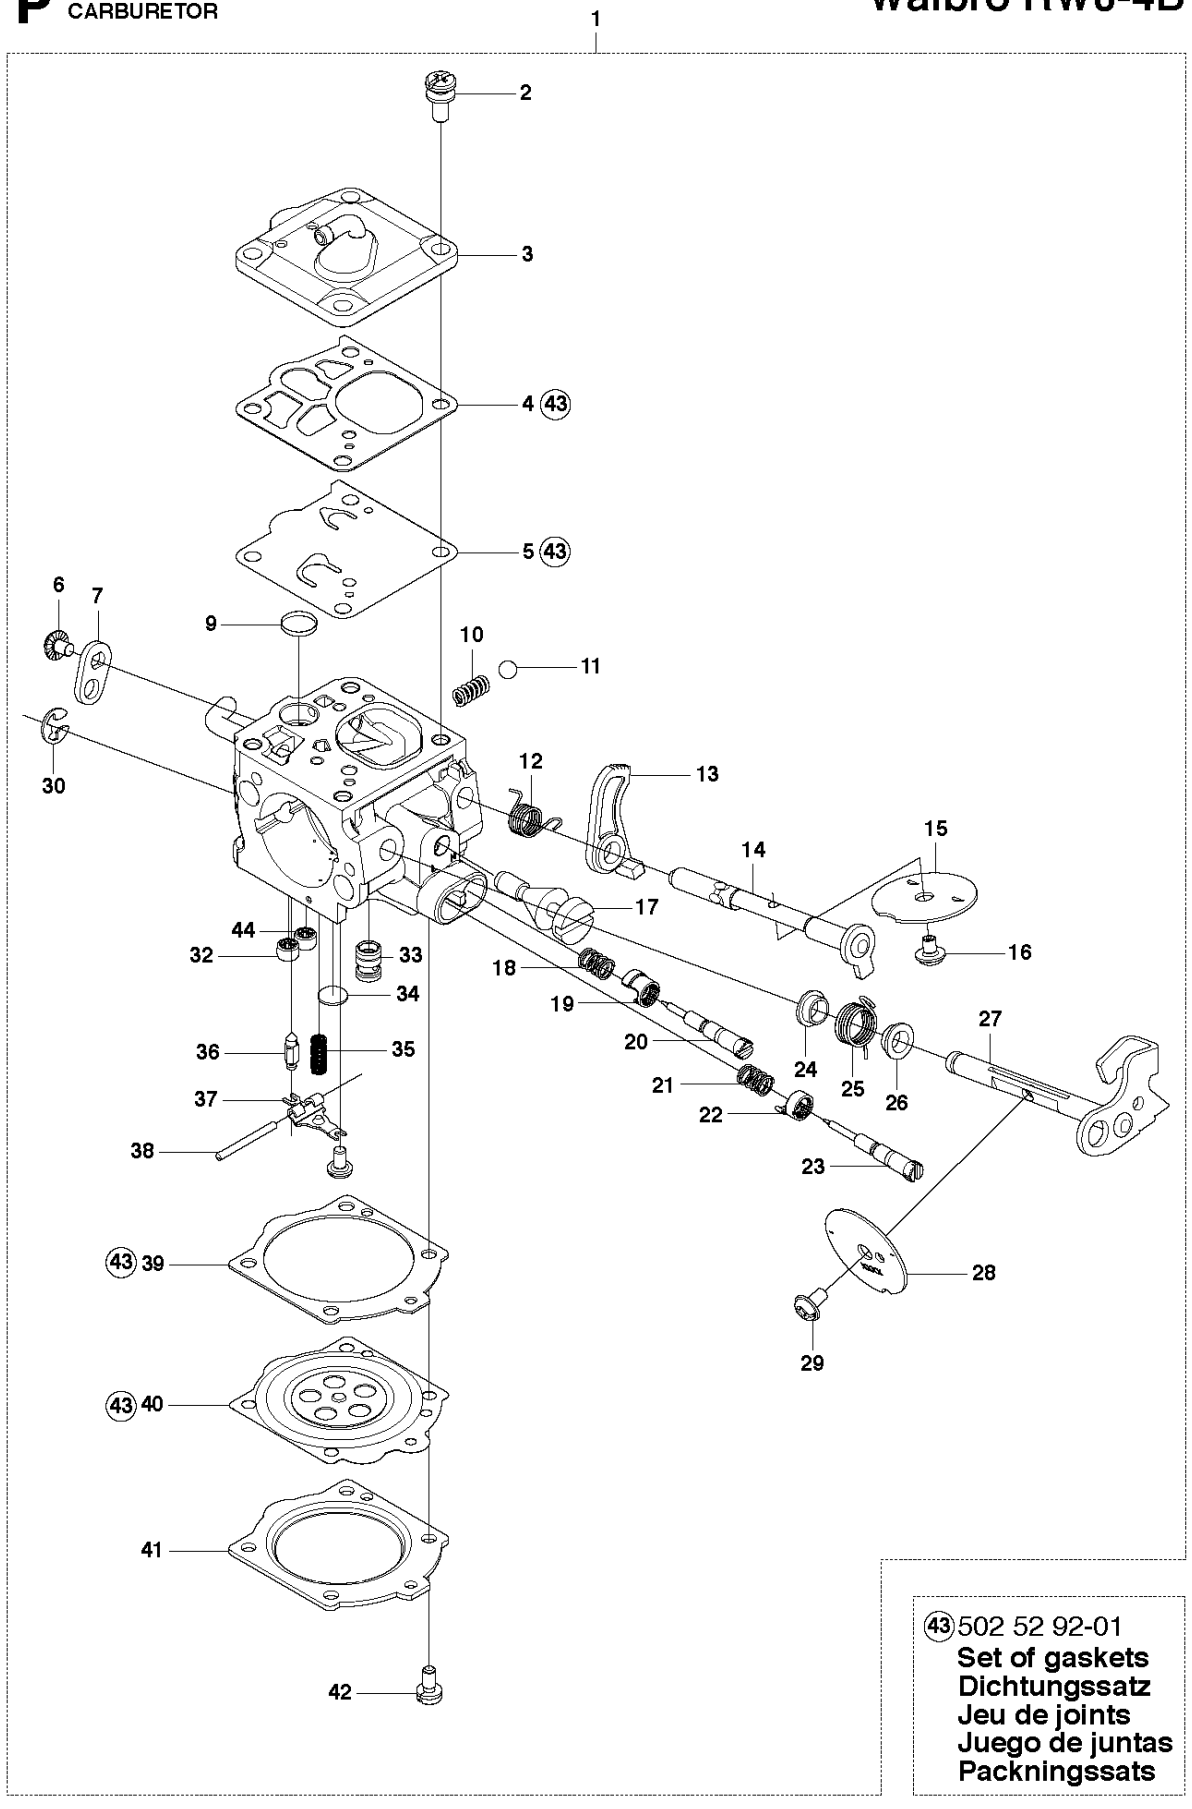

P CS2166
CARBURETOR

Walbro RWJ-4B

CARBURETOR

CS2166 from 2018-04 -

Ref	Part No	Description	Remark	QTY	KIT
1	581 10 07-01	CARBURETTOR	Walbro RWJ-4B	1	
2	503 11 75-01	SCREW		1	1
3	522 92 35-01	PUMP COVER		1	1
4	503 11 72-01	GASKET		1	1, 43
5	544 89 72-01	DIAPHRAGM PUMP		1	1, 43
6	501 46 87-01	SCREW		1	1
7	504 79 07-01	LEVER		1	1
9	501 66 61-01	SCREEN		1	1
10	503 11 77-01	SPRING		1	1
11	503 11 71-01	BALL		1	1
12	504 79 15-01	SPRING		1	1
13	537 40 92-01	LEVER		1	1
14	504 79 05-01	SHAFT ASSY		1	1
15	544 89 68-01	VALVE		1	1
16	537 00 34-01	SCREW		1	1
17	504 79 11-01	SCREW	s/n up to - 20131800192	1	1
17	585 18 67-01	IDLE SPEED SCREW	s/n from 20131800193 -	1	1
18	544 97 10-01	SPRING		1	1
19	544 97 08-01	LIMITER CAP		1	1
20	522 92 39-01	NEEDLE		1	1
21	544 97 10-01	SPRING		1	1
22	544 97 08-01	LIMITER CAP		1	1
23	544 97 13-01	NEEDLE		1	1
24	502 10 31-01	BUSHING		1	1
25	504 79 14-01	SPRING	s/n up to - 20131800192	1	1
25	576 13 82-01	SPRING	s/n from 20131800193 -	1	1
26	502 10 31-01	BUSHING		1	1
27	522 92 37-01	SHAFT ASSY		1	1
28	522 92 38-01	VALVE	s/n up to - 20131800192	1	1
28	577 65 79-01	VALVE	s/n from 20131800193 -	1	1
29	537 00 34-01	SCREW		1	1
30	505 31 67-36	RING		1	1
32	522 92 41-01	CHECK VALVE	s/n up to - 20131800192	1	1
32	580 64 23-01	CHECK VALVE	s/n from 20131800193 -	1	1
33	503 78 61-01	NOZZLE ASSY	s/n up to - 20131800192	1	1
33	577 69 98-01	MAIN NOZZLE	s/n from 20131800193 -	1	1
34	504 79 08-01	PLUG		1	1
35	504 79 12-01	SPRING		1	1
36	503 56 34-01	NEEDLE VALVE		1	1
37	505 31 67-34	LEVER		1	1
38	505 31 67-31	PIN		1	1
39	501 46 75-01	GASKET		1	1, 43
40	503 63 48-01	SPRING	s/n up to - 20131800192	1	1, 43
40	503 63 58-01	DIAPHRAGM ASSY	s/n from 20131800193 -	1	1
41	505 31 67-02	COVER		1	1
42	503 10 87-01	SCREW		1	1
43	502 52 92-01	GASKET KIT	Set of gaskets	1	1
44	577 69 97-01	CHECK VALVE		1	1