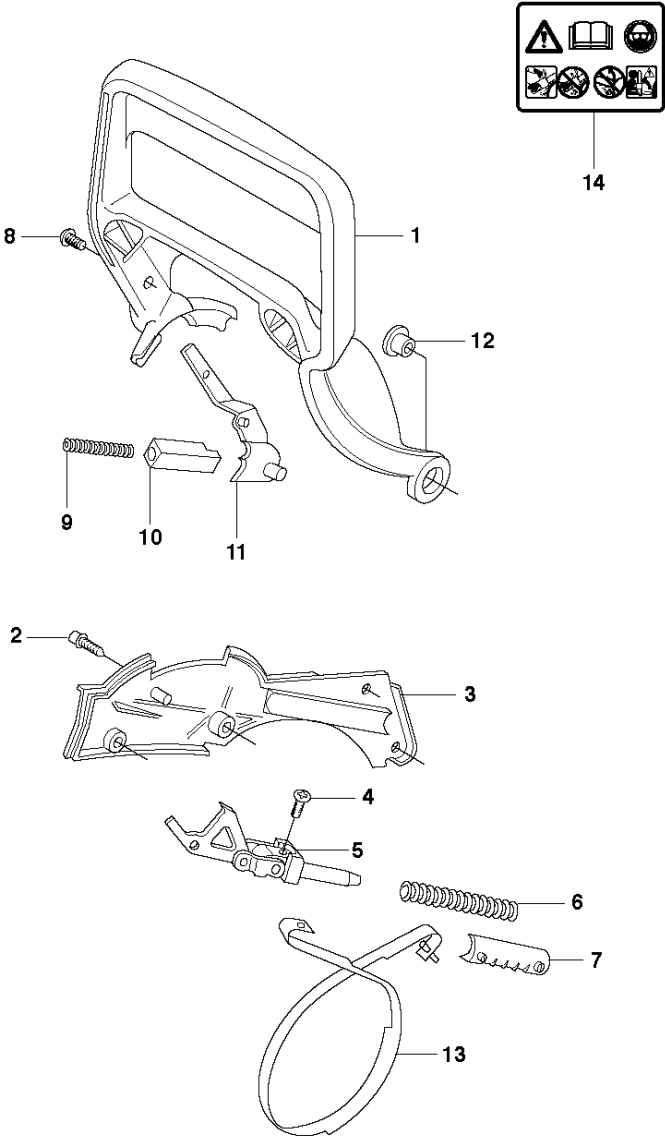

L CS2166
CHAIN BRAKE

CHAIN BRAKE

CS2166 from 2018-04 -

Ref	Part No	Description	Remark	QTY	KIT
1	576 25 59-01	HAND GUARD		1	
2	525 75 52-01	SCREW ITXSCFM		4	
3	503 75 11-03	HUB CAP		1	
4	525 88 74-02	SCREW CITXPANT		1	
5	501 87 53-03	KNEE JOINT		1	
6	503 70 99-02	BRAKE SPRING		1	
7	503 79 27-02	SUPPORT		1	
8	586 43 85-01	SCREW ITXSCM		1	
9	503 43 65-01	POSITION SPRING		1	
10	503 83 81-02	LOCK		1	
11	537 00 87-01	BRAKE LEVER		1	
12	503 77 52-01	BUSHING		1	
13	503 75 22-02	BRAKE BAND ASSY		1	
14	503 98 74-01	LABEL		1	1