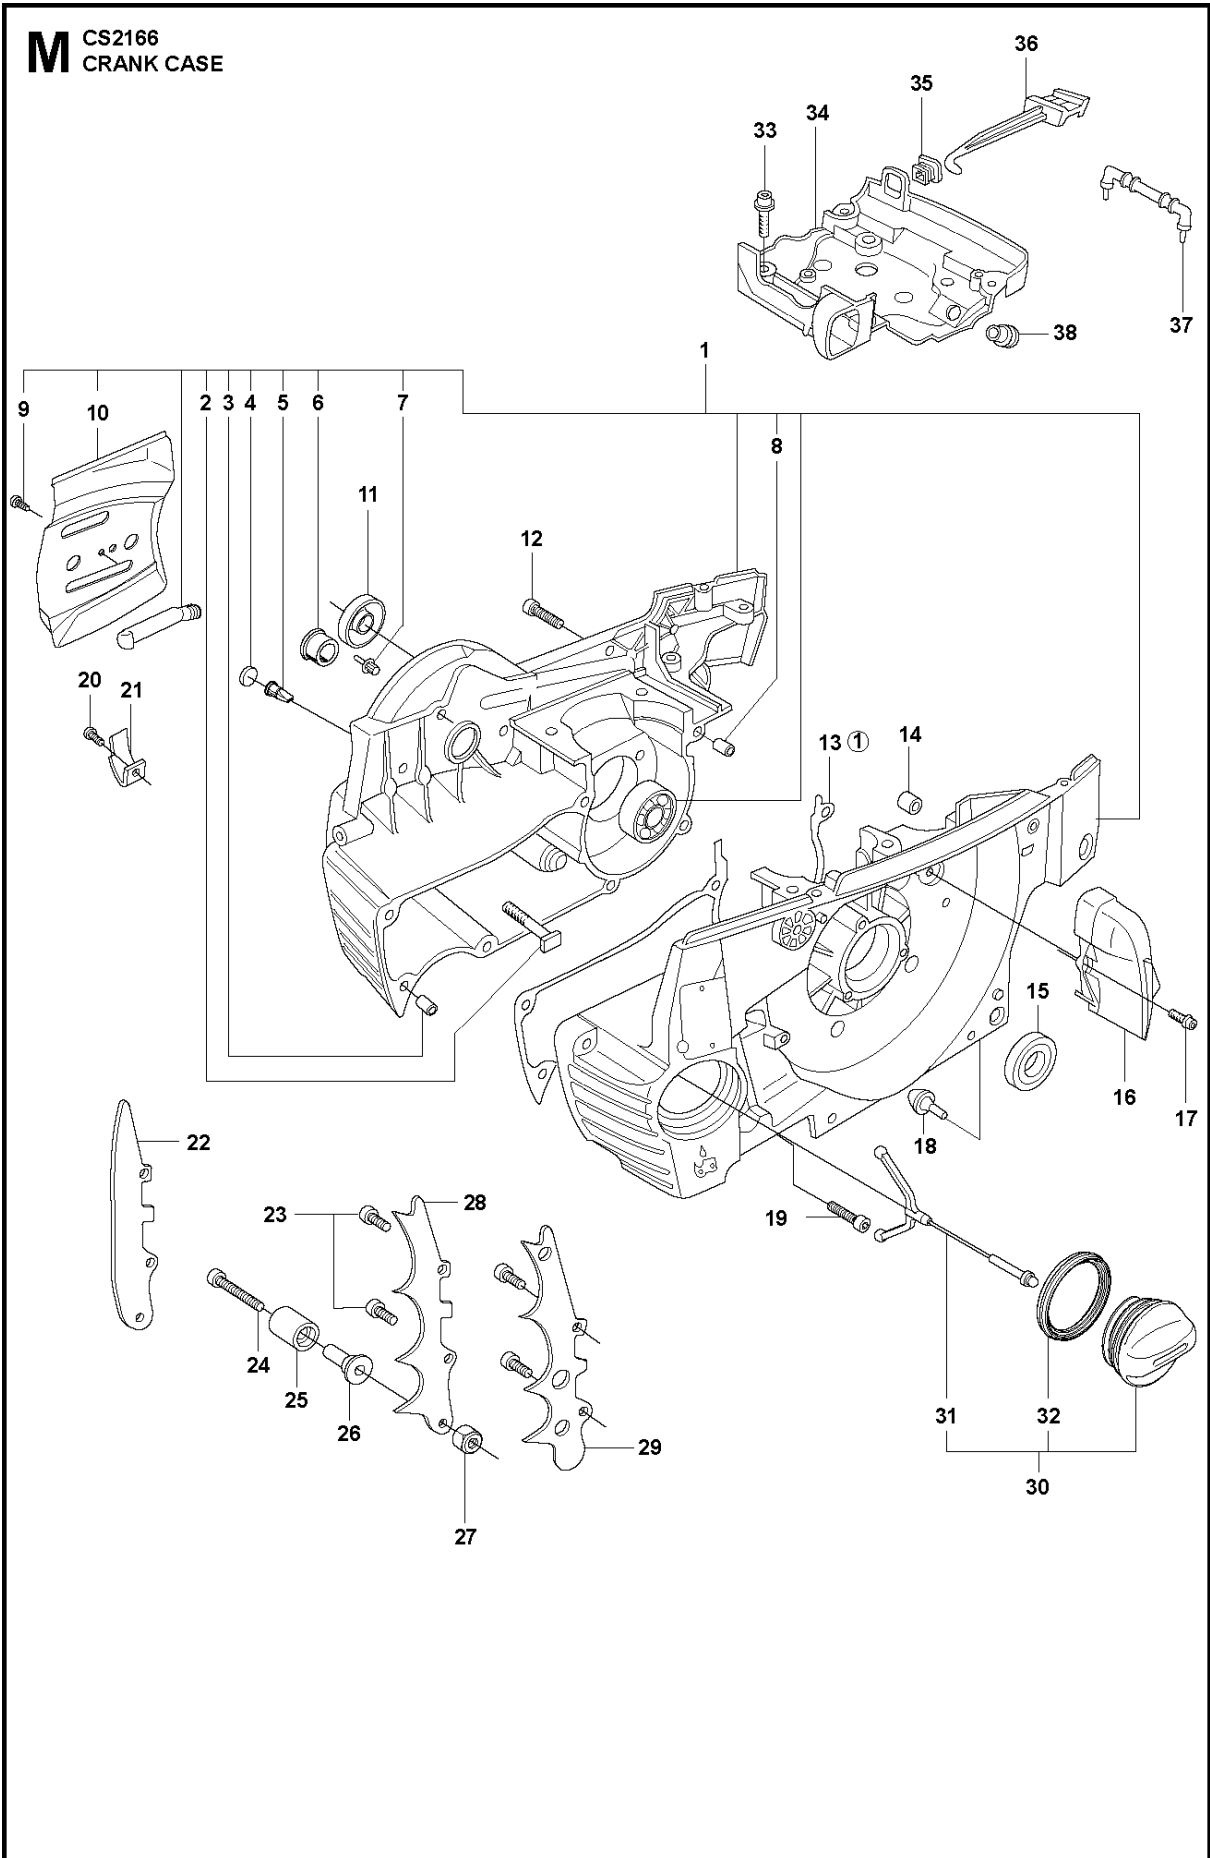

CRANKCASE

CS2166 from 2018-04 -

Ref	Part No	Description	Remark	QTY	KIT
1	503 62 68-20	CRANKCASE ASSY		1	
2	537 05 13-01	BAR BOLT		1	1
3	501 27 08-01	GUIDE BUSHING		1	1
4	530 02 61-19	CHECK VALVE		1	1
5	537 40 35-01	FILTER		1	1
6	503 96 70-01	BUSHING		1	1
7	503 75 18-01	PIN KNEE-JOINT		1	1
8	501 27 08-01	GUIDE BUSHING		1	1
9	525 88 74-02	SCREW CITXPANT		1	1
10	537 01 37-01	CHAIN GUIDE PLATE	Up to serial number 20182009999	1	
10	537 01 37-02	CHAIN GUIDE PLATE	From serial number 20182100001	1	1
11	503 26 03-01	SEALING RING		1	
12	586 44 54-01	SCREW ITXSCM		1	
13	503 62 72-01	GASKET		1	
14	503 85 73-01	COVER		1	
15	505 27 57-19	SEALING RING		1	
16	503 62 84-01	AIR NOZZLE		1	
17	525 75 52-01	SCREW ITXSCFM		1	
18	503 84 61-01	BUFFER		1	
19	575 79 12-02	SCREW ITXSCM		1	
20	525 82 49-13	SCREW ITXSCM		1	
21	501 68 68-01	CHAIN CATCHER		1	
22	537 04 29-01	BUMPER		1	
23	575 79 35-01	SCREW ITXPANM		1	
24	525 75 51-03	SCREW ITXSCFM		1	
25	537 02 44-01	WEAR PROTECTION		1	
26	537 08 92-01	CHAIN CATCHER		1	
27	503 22 24-01	LOCK NUT		1	
28	537 01 71-01	SPIKE		1	
29	503 64 79-02	SPIKE		1	
30	537 21 52-06	TANK CAP ASSY		1	
31	503 57 89-01	HOLDER		1	30
32	589 24 11-01	GASKET		1	30
33	525 75 52-01	SCREW ITXSCFM		4	
34	588 09 37-02	CARBURETTOR AREA BASE		1	
35	503 73 44-01	GROMMET		1	
36	515 98 22-01	CHOKE		1	
37	579 46 89-01	SUPPORT		1	
38	537 09 54-01	GROMMET		1