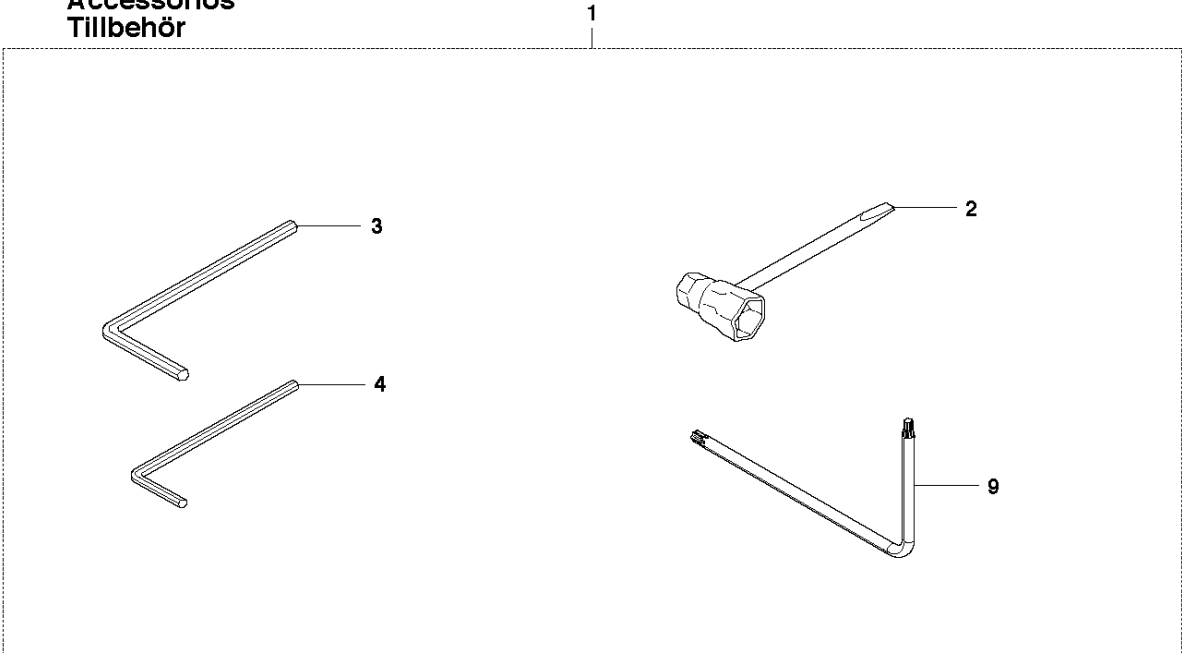

Q CS2166
Accessories
Zubehöre
Accessories
Accesorios
Tillbehör

ACCESSORIES

CS2166 from 2018-04 -

Ref	Part No	Description	Remark	QTY	KIT
1	588 79 74-01	TOOL		1	1
2	501 69 17-01	COMBINATION WRENCH		1	1
3	503 55 86-02	SPANNER	NV5	1	1
4	503 55 86-01	SPANNER	NV4	1	1
5	503 62 12-01	GREASE		1	
6	501 91 14-01	GREASE GUN		1	
7	503 96 90-12	WINTER KIT	WINTER	1	
8	586 50 52-01	SCREW CITXPANT		2	7
9	575 88 07-01	WRENCH	TORX T27/T20	1	1