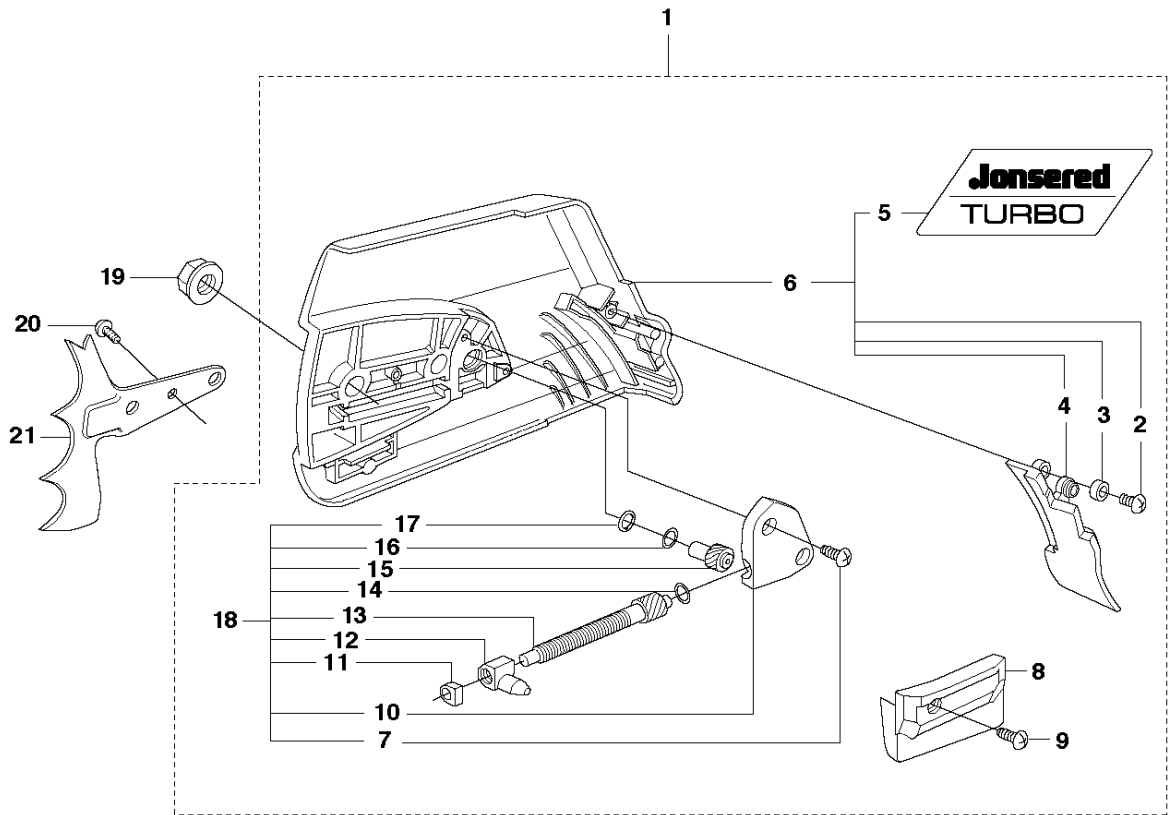

# SPARE PARTS LIST

CHAIN SAWS

CS2166 from 2018-04 -

**A** CS2166  
CLUTCH COVER

## CLUTCH COVER

CS2166 from 2018-04 -

Ref	Part No	Description	Remark	QTY	KIT
1	537 07 20-02	CLUTCH COVER ASSY		1	
2	525 88 74-02	SCREW CITXPANT		1	1, 6
3	503 89 70-01	SLEEVE		1	1, 6
4	503 76 29-02	CHIP GUARD		1	1, 6
5	537 24 43-01	LABEL		1	1, 6
6	537 07 20-71	CLUTCH COVER ASSY		1	1
7	525 88 74-02	SCREW CITXPANT		2	1,18
8	537 19 06-01	CHAIN GUIDE		1	1
9	525 88 74-02	SCREW CITXPANT		1	1
10	537 01 68-01	COVER		1	1, 18
11	537 01 74-01	BEARING SLEEVE		1	1, 18
12	503 99 83-01	PAWL		1	1, 18
13	537 07 95-02	WORM SCREW		1	1, 18
14	503 23 00-66	WASHER		1	1, 18
15	537 07 94-02	WORM WHEEL		1	1, 18
16	503 23 00-63	WASHER		1	1, 18
17	740 48 07-02	O-RING		1	1, 18
18	537 04 41-02	CHAIN TENSIONER		1	1
19	503 22 00-01	HEXAGON NUT		2	
20	525 88 74-02	SCREW CITXPANT		1	
21	503 71 97-01	SPIKE		1	