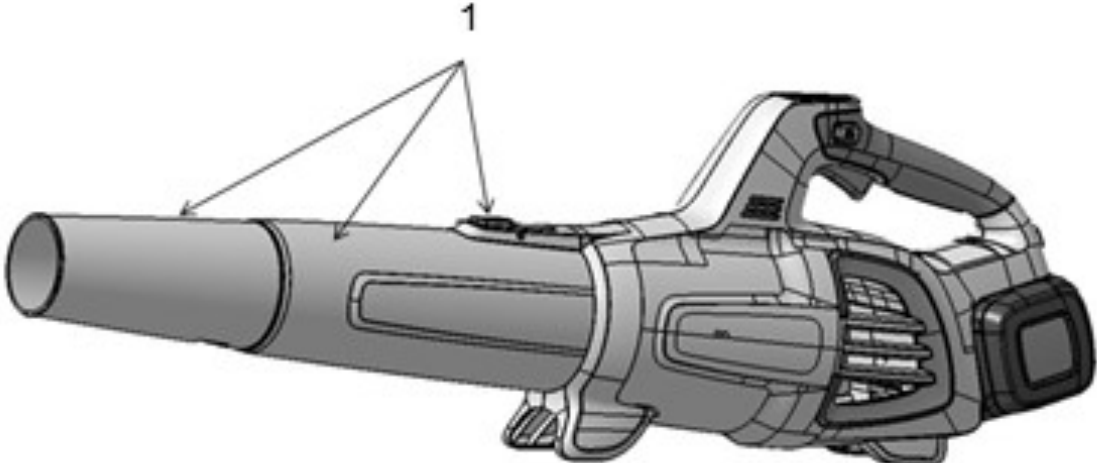

SPARE PARTS LIST

BLOWERS

B2258 Li, 2018-07

ASSEMBLY

B2258 Li, 2018-07

Ref	Part No	Description	Remark	QTY KIT
1	591 37 79-19	SERVICE KIT	"KIT, BLOWER TUBES"	1
2	590 92 38-02	BATTERY	BATTERY 280Li	1
3	590 91 51-13	CHARGER	CHARGER 440Ci EU	1
3	590 91 51-14	CHARGER	CHARGER 440Ci UK	1
4	582 60 74-01	WIRING ASSY	CHARGER CORD EU	1
4	582 60 77-01	WIRING ASSY	CHARGER CORD UK	1