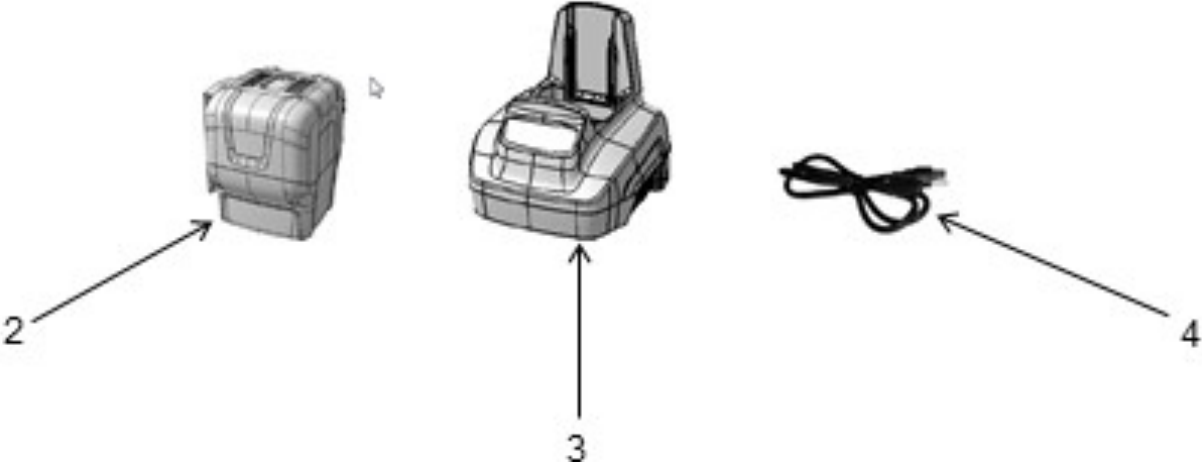

SPARE PARTS LIST

BLOWERS

B2258 Li, 2018-07

ASSEMBLY

B2258 Li, 2018-07

Ref	Part No	Description	Remark	QTY KIT
1	591 37 79-19	SERVICE KIT	"KIT, BLOWER TUBES"	1
2	590 92 38-02	BATTERY	BATTERY 280Li	1
3	590 91 51-13	CHARGER	CHARGER 440Ci EU	1
3	590 91 51-14	CHARGER	CHARGER 440Ci UK	1
4	582 60 74-01	WIRING ASSY	CHARGER CORD EU	1
4	582 60 77-01	WIRING ASSY	CHARGER CORD UK	1