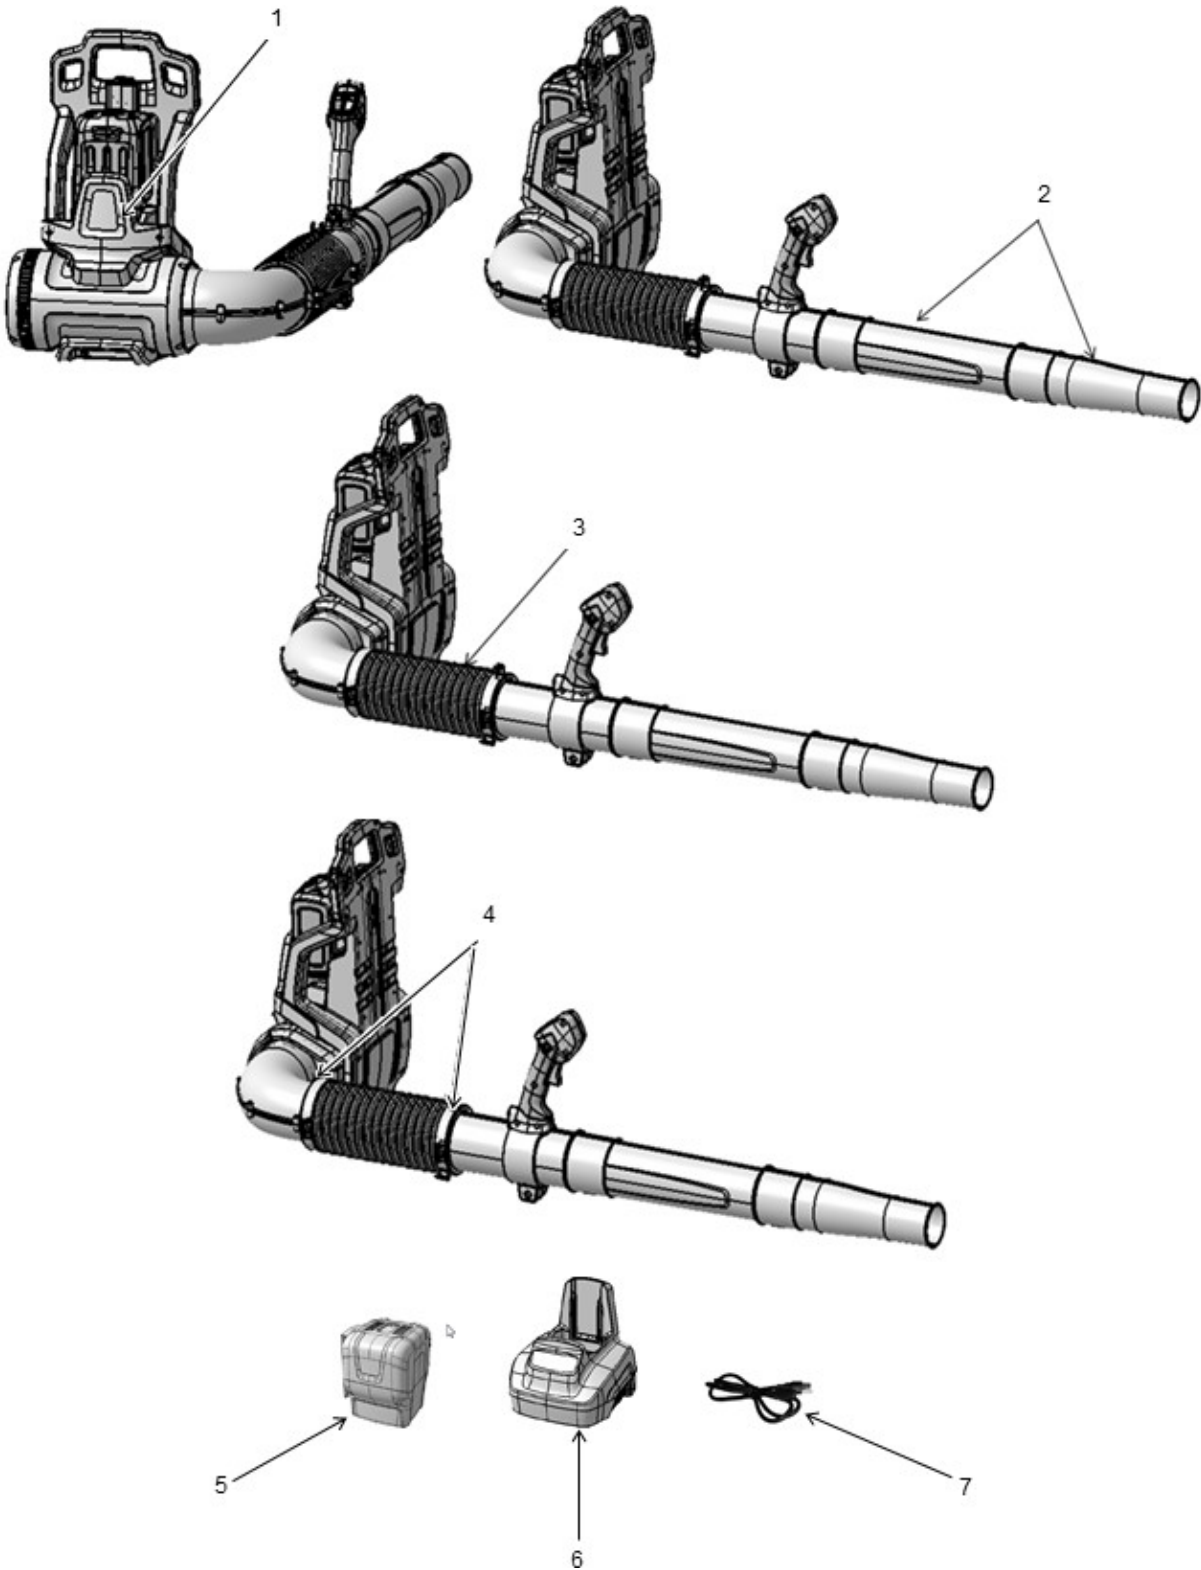

SPARE PARTS LIST

BLOWERS

BP750i, 967700901, 2017-12

ASSEMBLY

BP750i, 967700901, 2017-12

Ref	Part No	Description	Remark	QTY KIT
2	591 37 79-13	SERVICE KIT	"KIT, TUBES BP"	1
3	591 37 79-17	SERVICE KIT	FLEX TUBE	1
4	591 37 79-16	SERVICE KIT	"KIT, TUBE CLAMPS"	1
5	590 92 38-02	BATTERY	BATTERY 280Li	1
6	590 91 51-02	CHARGER	CHARGER 440Ci	1
7	582 60 76-01	WIRING ASSY	CHARGER CORD (NA)	1
NI	591 37 79-14	SERVICE KIT	STRAPS (JONSERED)	1
NI	591 37 79-18	SERVICE KIT	"KIT, SCREW"	1