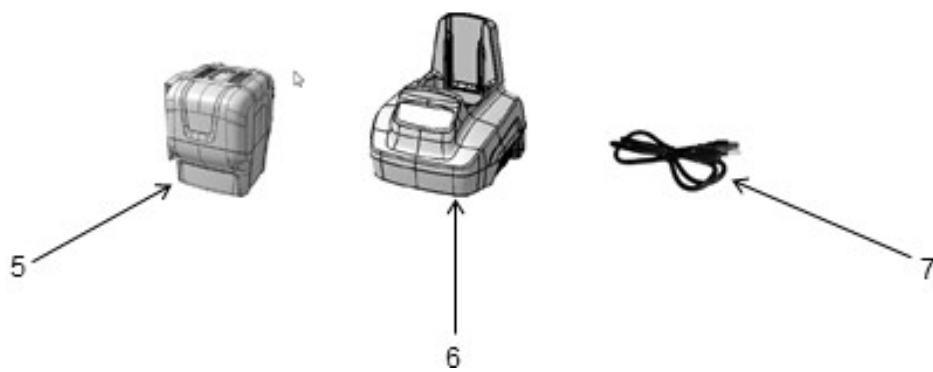

SPARE PARTS LIST

TRIMMERS/EDGERS

CC16i, 967701801, 2017-12

ASSEMBLY

CC16i, 967701801, 2017-12

Ref	Part No	Description	Remark	QTY KIT
1	591 37 79-08	SERVICE KIT	"KIT, SHIELD AND LINE LIMITER"	1
2	591 37 79-09	SERVICE KIT	"KIT, LINE LIMITER AND SCREW"	1
3	591 37 79-10	SERVICE KIT	"KIT, TRIGGER LOCKOUT"	1
4	591 37 79-11	SERVICE KIT	P25 TRIMMER HEAD	1
5	590 92 38-05	BATTERY	BATTERY 140Li	1
6	590 91 51-02	CHARGER	CHARGER 440Ci	1
7	582 60 76-01	WIRING ASSY	CHARGER CORD (NA)	1