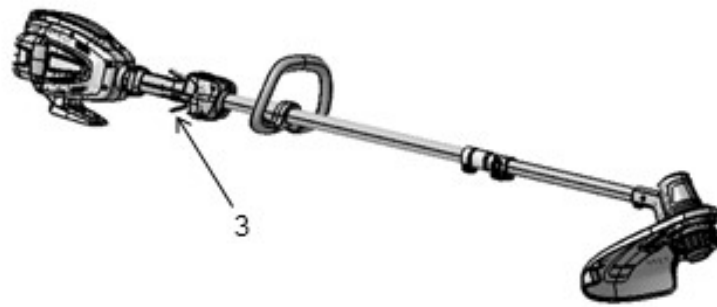

SPARE PARTS LIST

TRIMMERS/EDGERS

CC16i, 967701801, 2017-12

ASSEMBLY

CC16i, 967701801, 2017-12

Ref	Part No	Description	Remark	QTY KIT
1	591 37 79-08	SERVICE KIT	"KIT, SHIELD AND LINE LIMITER"	1
2	591 37 79-09	SERVICE KIT	"KIT, LINE LIMITER AND SCREW"	1
3	591 37 79-10	SERVICE KIT	"KIT, TRIGGER LOCKOUT"	1
4	591 37 79-11	SERVICE KIT	P25 TRIMMER HEAD	1
5	590 92 38-05	BATTERY	BATTERY 140Li	1
6	590 91 51-02	CHARGER	CHARGER 440Ci	1
7	582 60 76-01	WIRING ASSY	CHARGER CORD (NA)	1