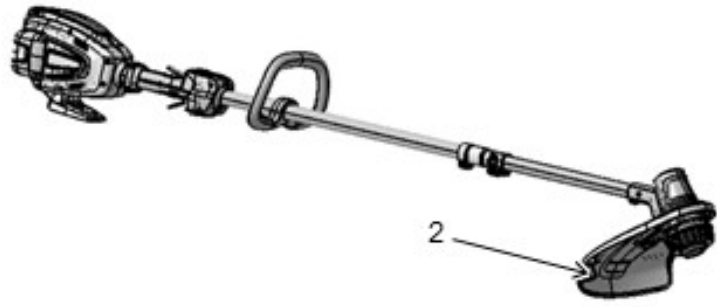

SPARE PARTS LIST

TRIMMERS/EDGERS

CC16i, 967701801, 2017-12

ASSEMBLY

CC16i, 967701801, 2017-12

Ref	Part No	Description	Remark	QTY KIT
1	591 37 79-08	SERVICE KIT	"KIT, SHIELD AND LINE LIMITER"	1
2	591 37 79-09	SERVICE KIT	"KIT, LINE LIMITER AND SCREW"	1
3	591 37 79-10	SERVICE KIT	"KIT, TRIGGER LOCKOUT"	1
4	591 37 79-11	SERVICE KIT	P25 TRIMMER HEAD	1
5	590 92 38-05	BATTERY	BATTERY 140Li	1
6	590 91 51-02	CHARGER	CHARGER 440Ci	1
7	582 60 76-01	WIRING ASSY	CHARGER CORD (NA)	1