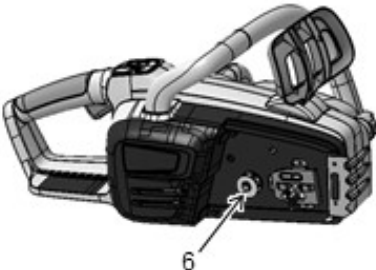

# SPARE PARTS LIST

## ASSEMBLY

CS16i, 967701001, 2017-12

Ref	Part No	Description	Remark	QTY KIT
1	591 37 79-02	SERVICE KIT	BAR TENSION KNOB	1
2	591 37 79-05	SERVICE KIT	OIL CAP	1
3	591 37 79-06	SERVICE KIT	FRONT HANDGUARD	1
4	591 37 79-07	SERVICE KIT	FRONT HANDLE	1
5	591 37 79-03	SERVICE KIT	"KIT, BAR COVER AND KNOB"	1
6	591 37 79-04	SERVICE KIT	"KIT, SPROCKET"	1
7	578 13 77-02	BAR	"16"" JONSERED BAR 90 SERIES"	1
8	591 11 93-02	CHAIN	"16"" BAGGED 90 SERIES CHAIN"	1
9	590 92 38-02	BATTERY	BATTERY 280Li	1
10	590 91 51-02	CHARGER	CHARGER 440Ci	1
11	582 60 76-01	WIRING ASSY	CHARGER CORD (NA)	1