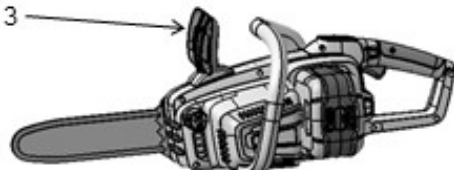

# SPARE PARTS LIST

CHAIN SAWS

CS2258 Li, 2018-07

Ref	Part No	Description	Remark	QTY KIT
1	591 37 79-02	SERVICE KIT	BAR TENSION KNOB	1
2	591 37 79-05	SERVICE KIT	OIL CAP	1
3	591 37 79-06	SERVICE KIT	FRONT HANDGUARD	1
4	591 37 79-07	SERVICE KIT	FRONT HANDLE	1
5	591 37 79-03	SERVICE KIT	"KIT, BAR COVER AND KNOB"	1
6	591 37 79-04	SERVICE KIT	"KIT, SPROCKET"	1
7	578 13 77-02	BAR	40cm JONSERED BAR 90 SERIES	1
8	591 11 93-02	CHAIN	40cm BAGGED 90 SERIES CHAIN	1
9	590 92 38-02	BATTERY	BATTERY 280Li	1
10	590 91 51-13	CHARGER	CHARGER 440Ci EU	1
10	590 91 51-14	CHARGER	CHARGER 440Ci UK	1
11	582 60 74-01	WIRING ASSY	CHARGER CORD EU	1
11	582 60 77-01	WIRING ASSY	CHARGER CORD UK	1