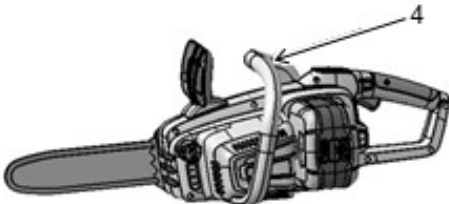

# SPARE PARTS LIST

CHAIN SAWS

CS2258 Li, 2018-07

Ref	Part No	Description	Remark	QTY KIT
1	591 37 79-02	SERVICE KIT	BAR TENSION KNOB	1
2	591 37 79-05	SERVICE KIT	OIL CAP	1
3	591 37 79-06	SERVICE KIT	FRONT HANDGUARD	1
4	591 37 79-07	SERVICE KIT	FRONT HANDLE	1
5	591 37 79-03	SERVICE KIT	"KIT, BAR COVER AND KNOB"	1
6	591 37 79-04	SERVICE KIT	"KIT, SPROCKET"	1
7	578 13 77-02	BAR	40cm JONSERED BAR 90 SERIES	1
8	591 11 93-02	CHAIN	40cm BAGGED 90 SERIES CHAIN	1
9	590 92 38-02	BATTERY	BATTERY 280Li	1
10	590 91 51-13	CHARGER	CHARGER 440Ci EU	1
10	590 91 51-14	CHARGER	CHARGER 440Ci UK	1
11	582 60 74-01	WIRING ASSY	CHARGER CORD EU	1
11	582 60 77-01	WIRING ASSY	CHARGER CORD UK	1