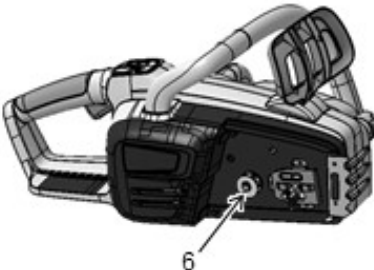

# SPARE PARTS LIST

CHAIN SAWS

CS2258 Li, 2018-07

Ref	Part No	Description	Remark	QTY KIT
1	591 37 79-02	SERVICE KIT	BAR TENSION KNOB	1
2	591 37 79-05	SERVICE KIT	OIL CAP	1
3	591 37 79-06	SERVICE KIT	FRONT HANDGUARD	1
4	591 37 79-07	SERVICE KIT	FRONT HANDLE	1
5	591 37 79-03	SERVICE KIT	"KIT, BAR COVER AND KNOB"	1
6	591 37 79-04	SERVICE KIT	"KIT, SPROCKET"	1
7	578 13 77-02	BAR	40cm JONSERED BAR 90 SERIES	1
8	591 11 93-02	CHAIN	40cm BAGGED 90 SERIES CHAIN	1
9	590 92 38-02	BATTERY	BATTERY 280Li	1
10	590 91 51-13	CHARGER	CHARGER 440Ci EU	1
10	590 91 51-14	CHARGER	CHARGER 440Ci UK	1
11	582 60 74-01	WIRING ASSY	CHARGER CORD EU	1
11	582 60 77-01	WIRING ASSY	CHARGER CORD UK	1