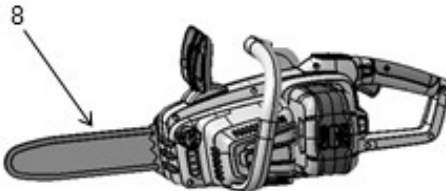

# SPARE PARTS LIST

CHAIN SAWS

CS2258 Li, 2018-07

Ref	Part No	Description	Remark	QTY KIT
1	591 37 79-02	SERVICE KIT	BAR TENSION KNOB	1
2	591 37 79-05	SERVICE KIT	OIL CAP	1
3	591 37 79-06	SERVICE KIT	FRONT HANDGUARD	1
4	591 37 79-07	SERVICE KIT	FRONT HANDLE	1
5	591 37 79-03	SERVICE KIT	"KIT, BAR COVER AND KNOB"	1
6	591 37 79-04	SERVICE KIT	"KIT, SPROCKET"	1
7	578 13 77-02	BAR	40cm JONSERED BAR 90 SERIES	1
8	591 11 93-02	CHAIN	40cm BAGGED 90 SERIES CHAIN	1
9	590 92 38-02	BATTERY	BATTERY 280Li	1
10	590 91 51-13	CHARGER	CHARGER 440Ci EU	1
10	590 91 51-14	CHARGER	CHARGER 440Ci UK	1
11	582 60 74-01	WIRING ASSY	CHARGER CORD EU	1
11	582 60 77-01	WIRING ASSY	CHARGER CORD UK	1