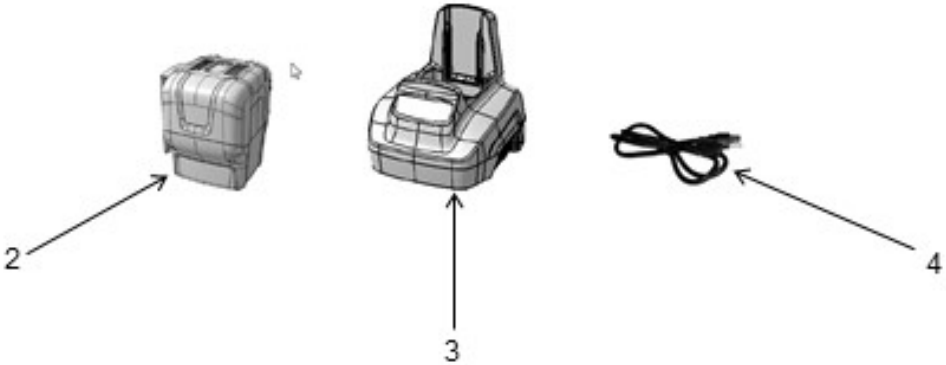

SPARE PARTS LIST

HEDGE TRIMMERS

HT24i, 967701501, 2017-12

ASSEMBLY

HT24i, 967701501, 2017-12

Ref	Part No	Description	Remark	QTY KIT
1	591 37 79-01	SERVICE KIT	BLADE COVER	1
2	590 92 38-05	BATTERY	BATTERY 140Li	1
3	590 91 51-02	CHARGER	CHARGER 440Ci	1
4	582 60 76-01	WIRING ASSY	CHARGER CORD (NA)	1