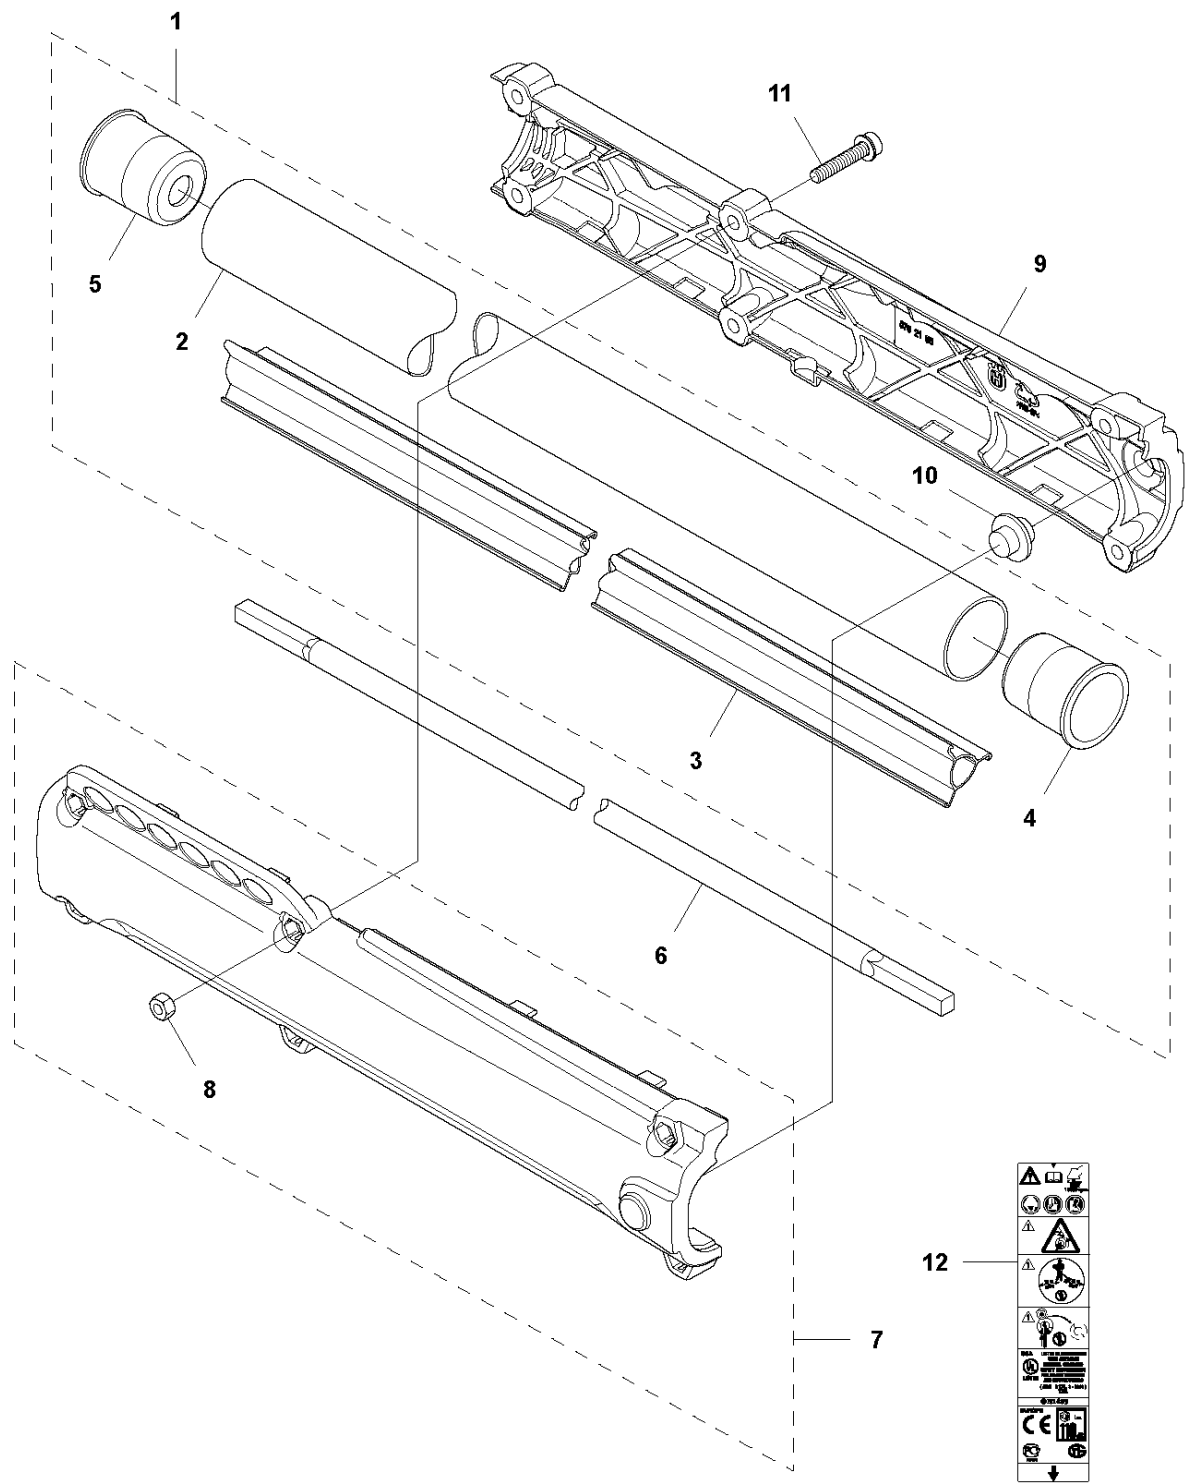

# SPARE PARTS LIST

BRUSHCUTTERS/CLEARING SAWS

CC2235

**A** BC 2235, CC 2235  
BEVEL GEAR

## BEVEL GEAR

CC2235

Ref	Part No	Description	Remark	QTY	KIT
1	544 21 64-01	GEAR		1	
2	537 29 59-02	GEAR HOUSING		1	1
3	738 21 99-00	BALL BEARING		1	1
4	505 13 33-01	SPARE PARTS KIT		1	1
5	503 25 28-01	BALL BEARING		1	1
6	735 31 31-10	CIRCLIP		1	1
7	738 21 01-10	BALL BEARING		1	1
8	738 21 01-12	BALL BEARING		1	1
9	735 31 14-00	CIRCLIP		1	1
10	735 31 28-10	CIRCLIP		1	1
11	537 14 74-01	MAGNET		1	1
12	503 20 15-01	SCREW		1	1
13	574 30 68-01	CLAMP		1	
14	544 08 76-01	CLAMP		1	13
15	537 18 95-01	SCREW		1	13
16	732 21 16-01	LOCK NUT		1	13
17	503 20 02-10	SCREW IHSCFM		1	13
18	574 03 95-01	LOCK NUT		1	13
19	537 35 14-02	DRIVER		1	
20	537 34 35-01	SUPPORT FLANGE		1	
21	502 29 11-01	BLADE NUT		1	
22	503 20 03-25	SCREW IHSCFM		2	

**B** CC 2235  
SHAFT

12

A vertical strip containing various symbols and text, including a warning triangle, a prohibition sign, a CE mark, and a downward-pointing arrow.

**C** BC 2235, CC 2235  
TOWER

Ref	Part No	Description	Remark	QTY	KIT
1	576 27 74-02	HANDLEBAR BRACKET		1	
2	731 23 14-01	HEXAGON NUT		4	1
3	502 19 71-01	SQUARE NUT		1	1
4	502 28 61-01	CLIP		1	
5	502 20 38-01	KNOB		1	
6	725 23 83-51	SCREW EHHM		1	
7	576 22 01-02	COVER		1	
8	576 22 00-02	LID		1	
9	503 20 07-78	SCREW IHSCFM		4	