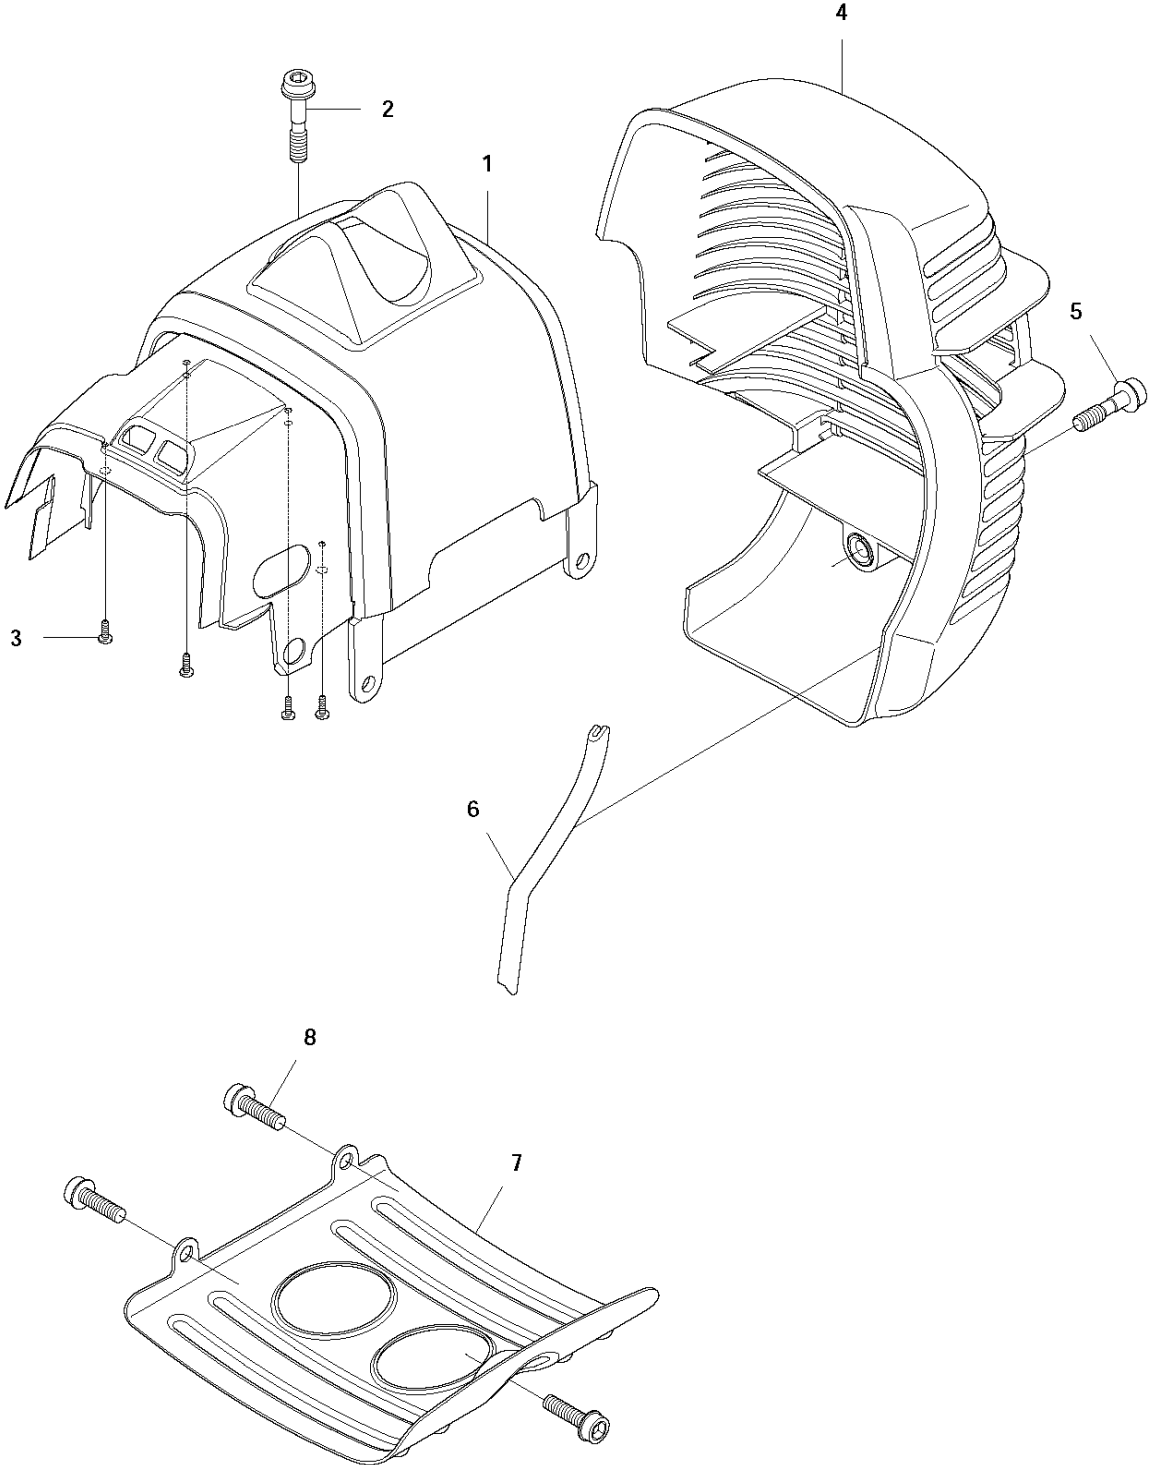

G BC 2235, CC 2235
CYLINDER COVER

CYLINDER COVER

CC2235

Ref	Part No	Description	Remark	QTY KIT
1	544 14 20-02	CYLINDER COVER	Spare part with Captive Screw	1
2	573 99 43-04	SCREW IHSCFMO	Captive Screw	1
3	503 21 29-10	SCREW CCRPANT		4
4	544 14 46-02	HEAT PROTECTOR	Spare part with Captive Screw	1
5	537 42 51-02	HEAT PROTECTOR	Captive Screw	1
6	544 02 98-01	BAR		1
7	537 35 72-01	PROTECTIVE PLATE		1
8	503 21 75-16	SCREW IHSCFT		3