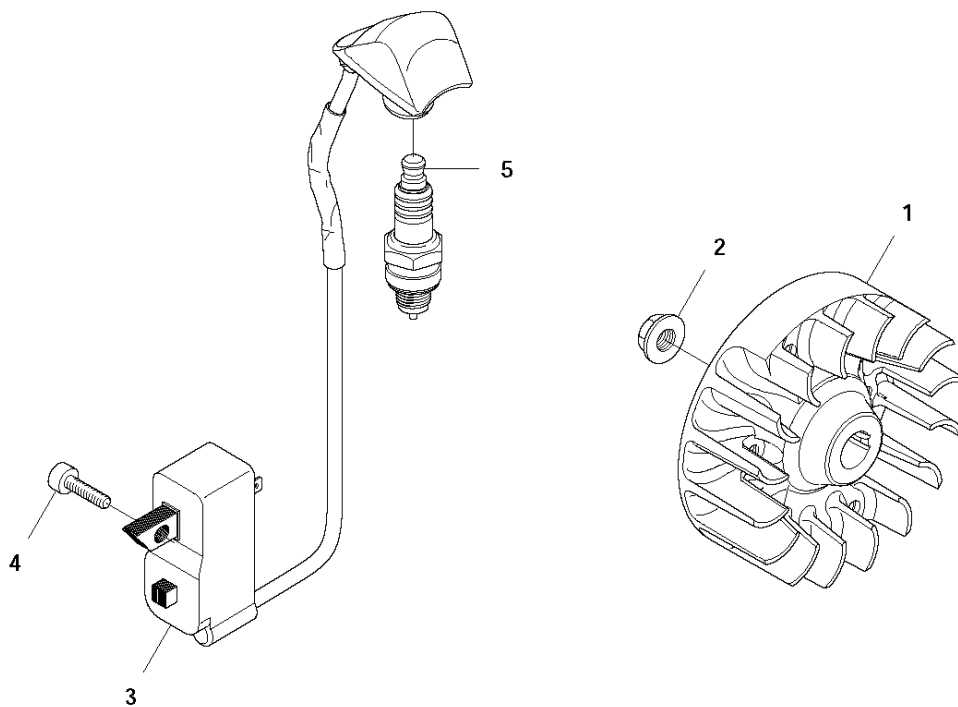

L BC 2235, CC 2235
IGNITION SYSTEM

IGNITION SYSTEM

CC2235

Ref	Part No	Description	Remark	QTY KIT
1	537 24 96-01	FLYWHEEL		1
2	731 71 16-51	HEXAGON NUT FLANGE		1
3	544 12 70-01	IGNITION MODULE		1
4	503 21 66-18	SCREW IHSCT		2
5	503 23 51-09	SPARK PLUG		1