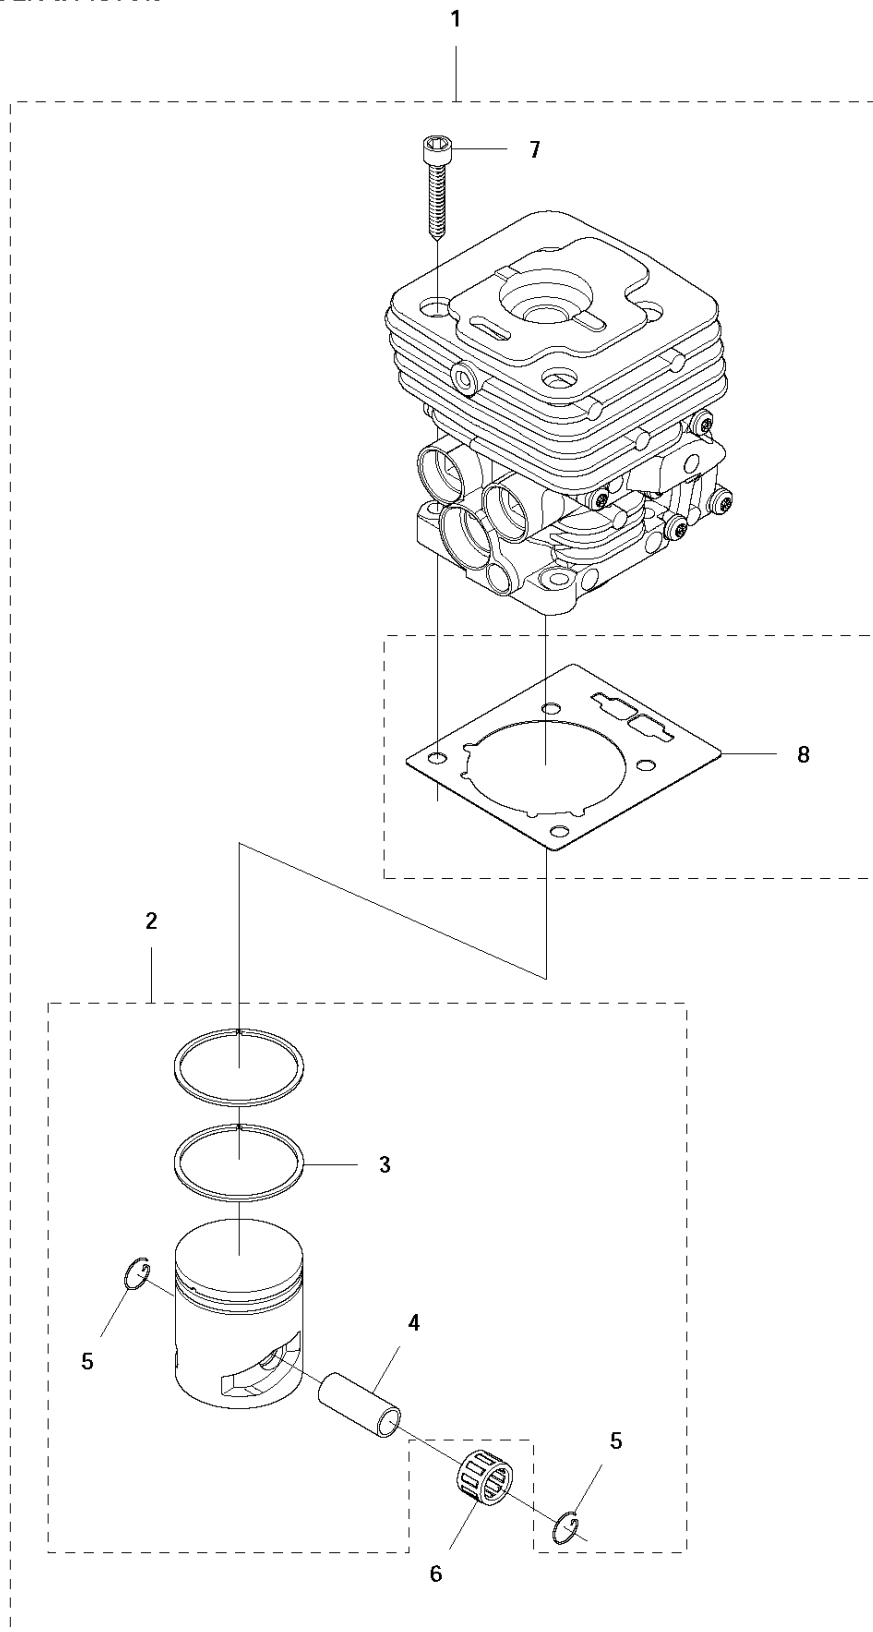

M BC 2235, CC 2235
CYLINDER & PISTON

CYLINDER

CC2235

Ref	Part No	Description	Remark	QTY	KIT
1	544 40 06-01	CYLINDER ASSY		1	
2	585 99 83-02	PISTON ASSY		1	1
3	503 28 90-54	PISTON RING		2	1,2
4	503 28 91-19	PISTON PIN		1	1,2
5	737 44 10-00	SNAP RING		2	1,2
6	503 41 41-01	NEEDLE BEARING		1	1
7	725 53 33-55	SCREW IHSCM		4	1
8	537 33 30-02	GASKET		1