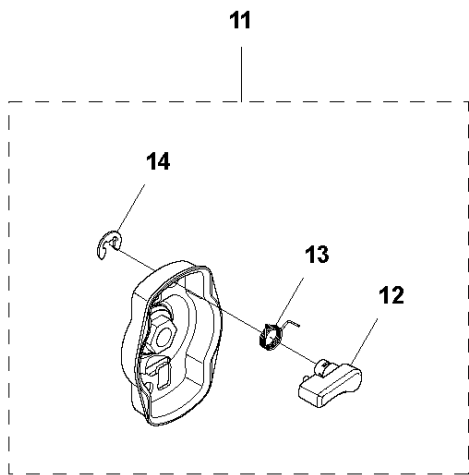

K1 BC 2235, CC 2235
STARTER

STARTER

CC2235

Ref	Part No	Description	Remark	QTY KIT	
1	544 12 84-02	STARTER HOUSING		1	
2	544 12 64-02	STARTER HOUSING	Spare part adapted for captive screw	1	1
3	537 32 50-03	STARTER PULLEY		1	1
4	503 85 99-01	RECOIL SPRING		1	1
5	503 21 79-20	SCREW IHST		1	1
6	535 07 23-01	WASHER		1	1
7	503 99 77-01	STARTER HANDLE		1	1
8	505 30 51-25	STARTER CORD		1	1
9	573 99 43-05	SCREW IHSCFMO	Captive screw	3	
10	537 18 28-01	LABEL		1	
11	503 87 33-05	STARTER PAWL		1	
12	503 87 35-02	STARTER PAWL		2	11
13	503 87 36-01	SPRING		2	11
14	735 31 08-20	E-CLIP		2	11