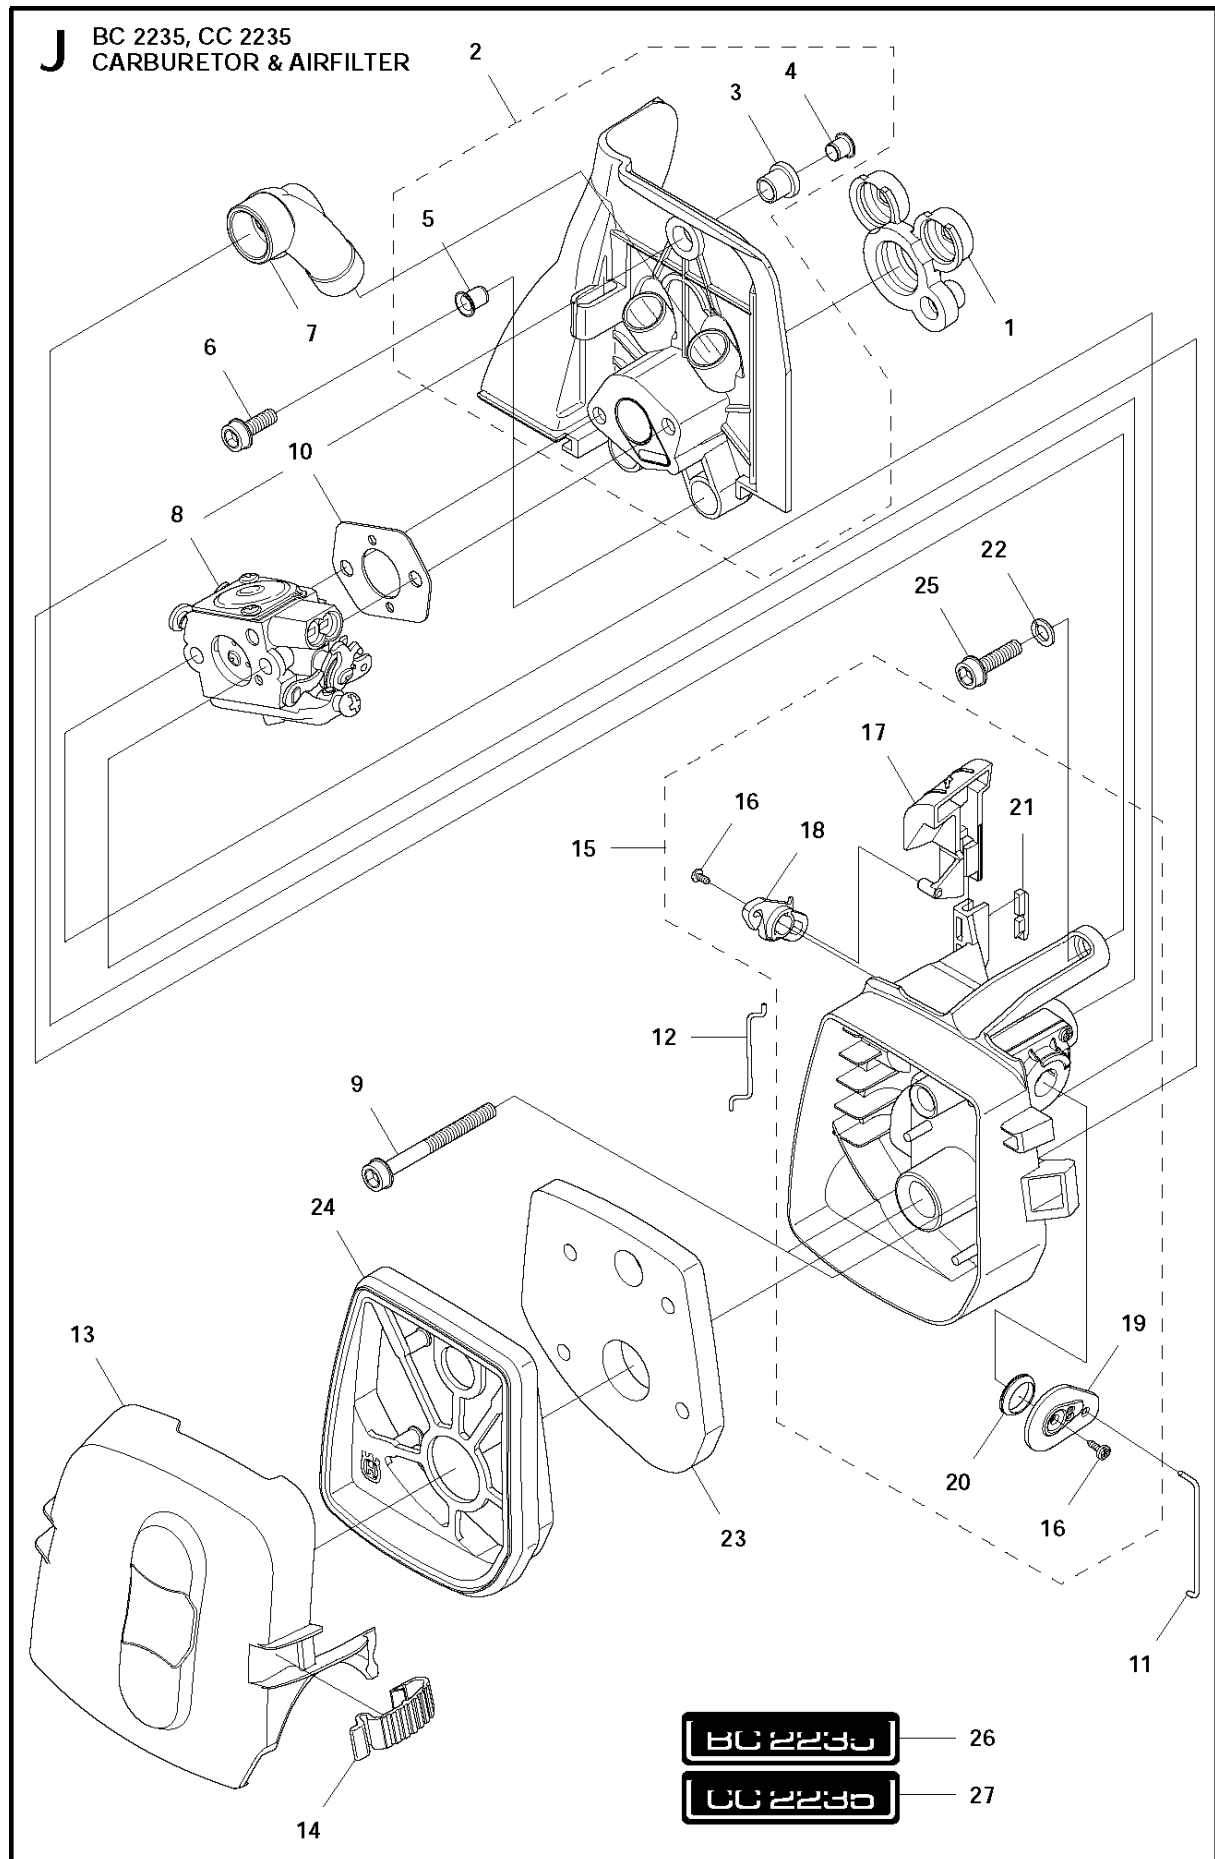

CARBURETOR & AIR FILTER

CC2235

Ref	Part No	Description	Remark	QTY	KIT
1	537 33 43-01	INLET PIPE		1	
2	537 37 12-02	INSULATION WALL		1	
3	537 37 11-01	SLEEVE		1	2
4	544 01 91-01	TUBULAR RIVET		1	2
5	537 37 38-03	TUBULAR RIVET		2	2
6	503 20 03-16	SCREW IHSCFM		2	
7	537 34 13-01	AIR DUCT		1	
8	575 72 90-01	CARBURETTOR	Zama C1Q-EL45	1	
9	503 21 75-50	SCREW IHSCFT		2	
10	503 49 71-01	GASKET		1	
11	537 34 90-01	LEVER		1	
12	544 37 27-01	SLEEVING BRACKET		1	
13	544 12 65-01	FILTER COVER		1	
14	537 38 72-01	SNAP LOCKING		2	
15	537 31 41-01	FILTER HOLDER		1	
16	503 21 29-06	SCREW CCRPANT		2	15
17	537 33 71-01	CHOKE CONTROL		1	15
18	537 35 58-01	LEVER		1	15
19	544 01 46-01	LEVER		1	15
20	544 01 47-01	BELLOWS		1	15
21	544 02 58-01	BAR		1	15
22	503 23 10-06	WASHER		1	
23	537 33 72-01	FILTER		1	
24	537 31 42-01	FRAME		1	
25	503 20 03-20	SCREW IHSCFM		1	
26	544 20 98-07	LABEL	BC 2235	1	
27	544 20 98-06	LABEL	CC 2235	1