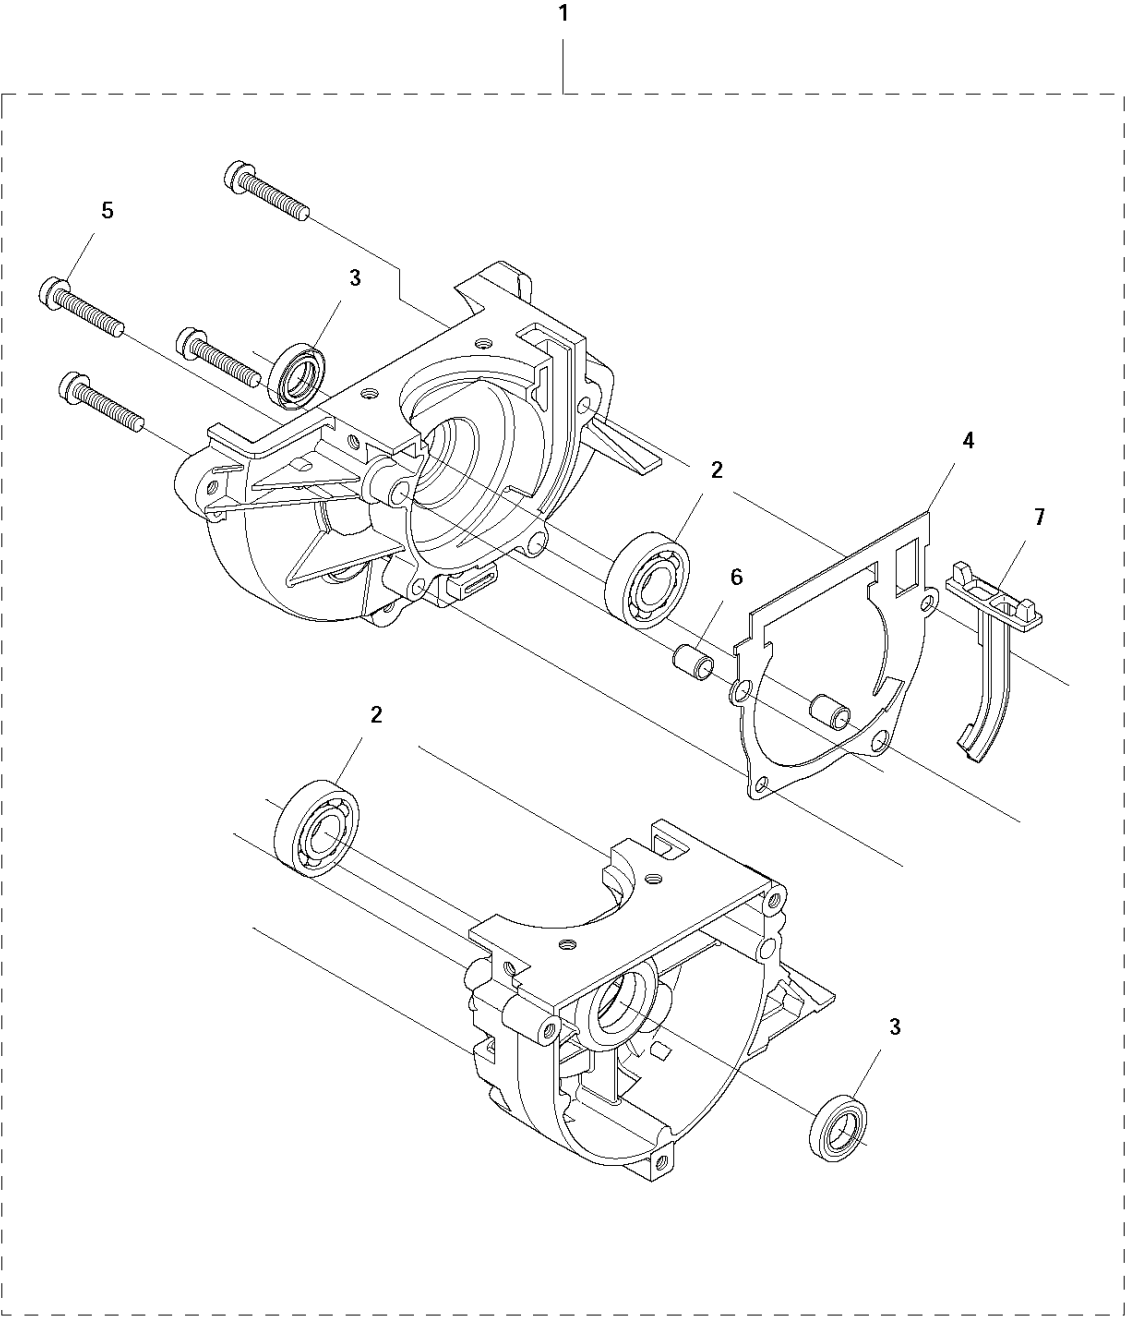

P BC 2235, CC 2235
CRANKCASE

CRANKCASE

CC2235

Ref	Part No	Description	Remark	QTY	KIT
1	585 38 22-01	CRANKCASE ASSY		1	
2	738 21 01-10	BALL BEARING		2	1
3	503 26 02-02	SEALING RING		2	1
4	593 77 76-01	GASKET		1	1
5	503 20 02-30	SCREW IHSCFM		4	1
6	593 80 60-01	GUIDE BUSHING		2	1
7	537 32 42-01	INSERT		1	1