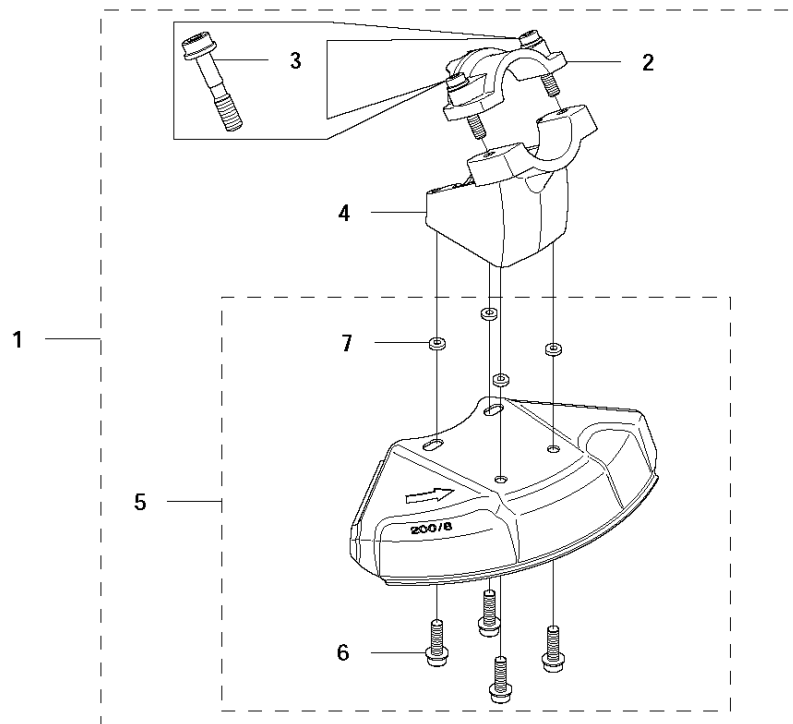

R1 BC 2235, CC 2235
ACCESSORIES

ACCESSORIES

CC2235

Ref	Part No	Description	Remark	QTY KIT	
1	501 32 04-02	SAW BLADE GUARD		1	
2	574 53 06-01	CLAMP	Spare part with Captive Screw	1	1
3	573 99 43-04	SCREW IHSCFMO	Captive Screw	2	1,2
4	501 32 08-01	ADAPTER		1	1
5	574 53 26-01	BLADE GUARD		1	1
6	503 20 02-16	SCREW IHSCFM		4	1,5
7	574 03 95-01	LOCK NUT		4	1,5
8	537 33 16-02	COMBI GUARD		1	
9	537 39 63-03	SPLASH GUARD		1	8
10	503 79 88-01	BLADE		1	8,9
11	503 21 07-16	SCREW IHSC T		1	8,9
12	537 38 72-01	SNAP LOCKING		4	8,9
13	537 34 94-04	TRIMMER GUARD		1	
14	503 21 68-25	SCREW IHSCFT		1	13
15	503 79 88-01	BLADE		1	13
16	544 12 45-01	RETAINER		1	13