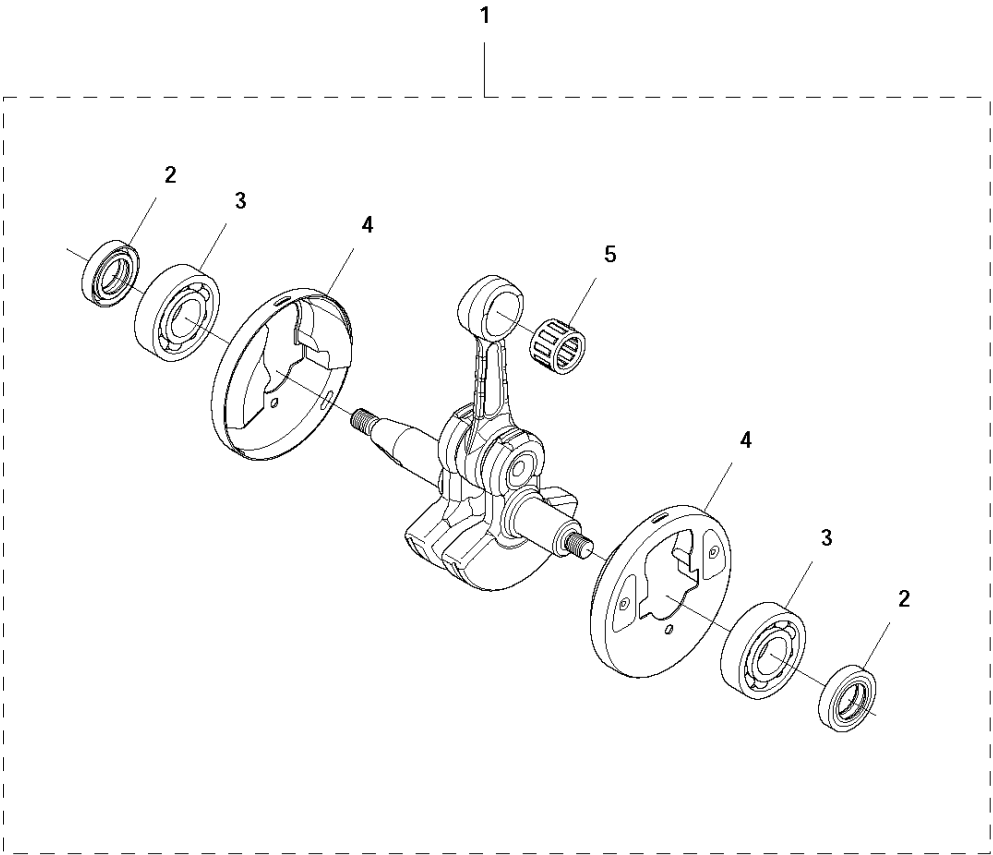

N BC 2235, CC 2235
CRANK SHAFT

CRANKSHAFT

CC2235

Ref	Part No	Description	Remark	QTY	KIT
1	544 03 90-01	CRANKSHAFT ASSY		1	
2	503 26 02-02	SEALING RING		2	1
3	738 21 01-10	BALL BEARING		2	1
4	537 29 76-01	CUP		2	1
5	503 41 41-01	NEEDLE BEARING		1	1