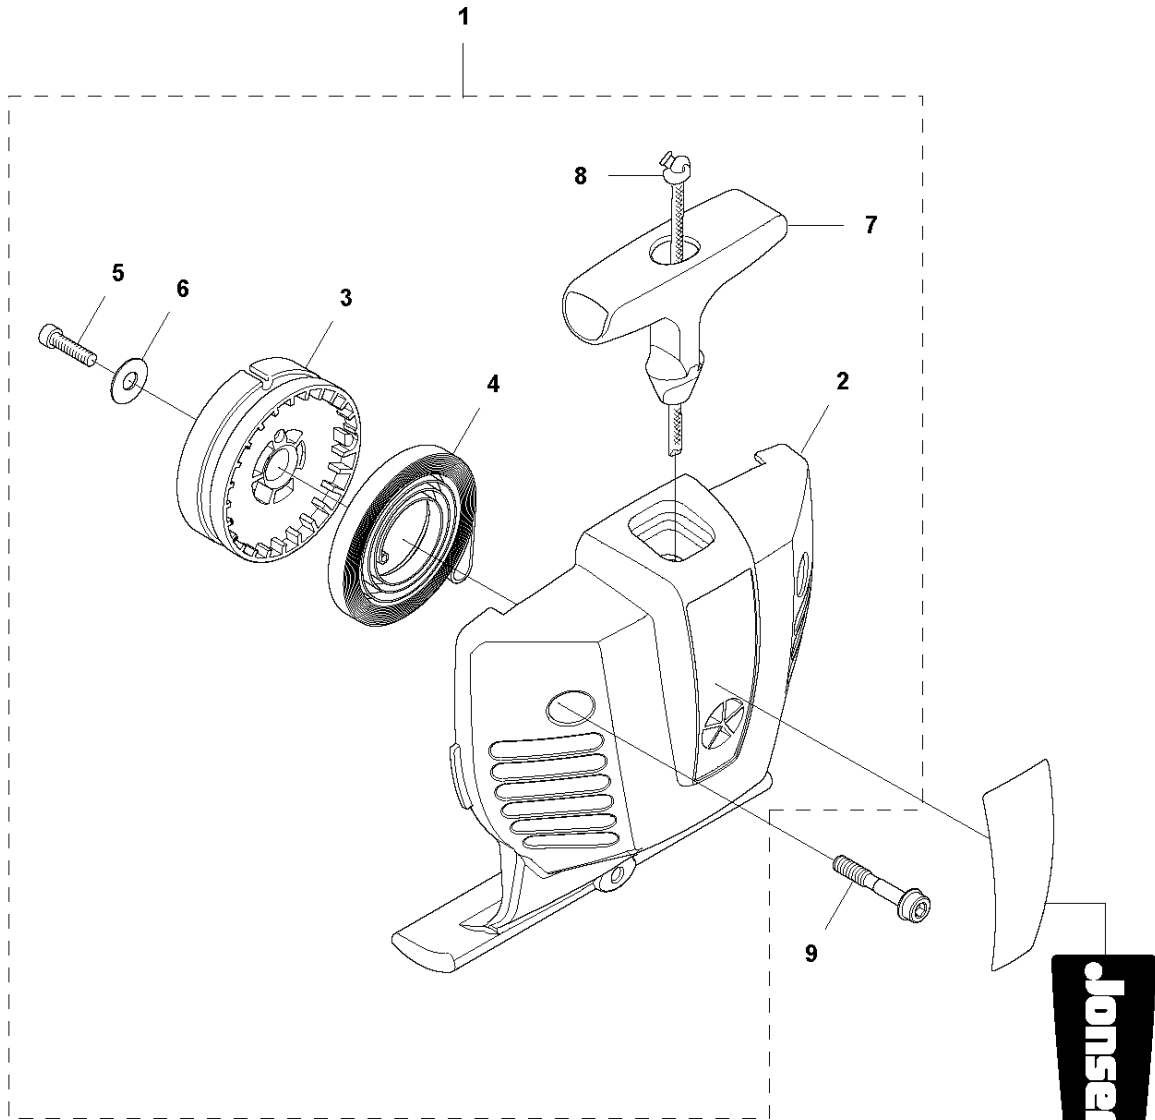

K1 BC 2235, CC 2235
STARTER

STARTER

CC2235

Ref	Part No	Description	Remark	QTY KIT	
1	544 12 84-02	STARTER HOUSING		1	
2	544 12 64-02	STARTER HOUSING	Spare part adapted for captive screw	1	1
3	537 32 50-03	STARTER PULLEY		1	1
4	503 85 99-01	RECOIL SPRING		1	1
5	503 21 79-20	SCREW IHST		1	1
6	535 07 23-01	WASHER		1	1
7	503 99 77-01	STARTER HANDLE		1	1
8	505 30 51-25	STARTER CORD		1	1
9	573 99 43-05	SCREW IHSCFMO	Captive screw	3	
10	537 18 28-01	LABEL		1	
11	503 87 33-05	STARTER PAWL		1	
12	503 87 35-02	STARTER PAWL		2	11
13	503 87 36-01	SPRING		2	11
14	735 31 08-20	E-CLIP		2	11