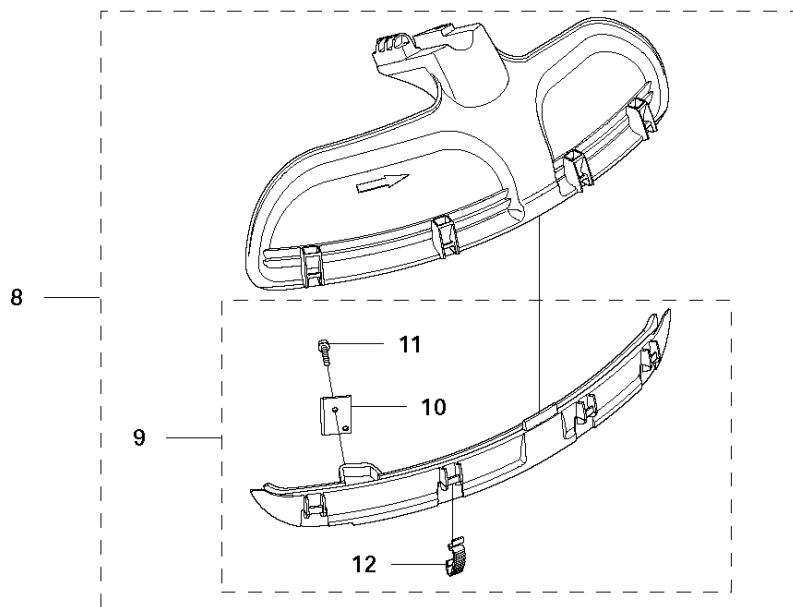

R1 BC 2235, CC 2235
ACCESSORIES

ACCESSORIES

CC2235

Ref	Part No	Description	Remark	QTY KIT	
1	501 32 04-02	SAW BLADE GUARD		1	
2	574 53 06-01	CLAMP	Spare part with Captive Screw	1	1
3	573 99 43-04	SCREW IHSCFMO	Captive Screw	2	1,2
4	501 32 08-01	ADAPTER		1	1
5	574 53 26-01	BLADE GUARD		1	1
6	503 20 02-16	SCREW IHSCFM		4	1,5
7	574 03 95-01	LOCK NUT		4	1,5
8	537 33 16-02	COMBI GUARD		1	
9	537 39 63-03	SPLASH GUARD		1	8
10	503 79 88-01	BLADE		1	8,9
11	503 21 07-16	SCREW IHSC T		1	8,9
12	537 38 72-01	SNAP LOCKING		4	8,9
13	537 34 94-04	TRIMMER GUARD		1	
14	503 21 68-25	SCREW IHSCFT		1	13
15	503 79 88-01	BLADE		1	13
16	544 12 45-01	RETAINER		1	13