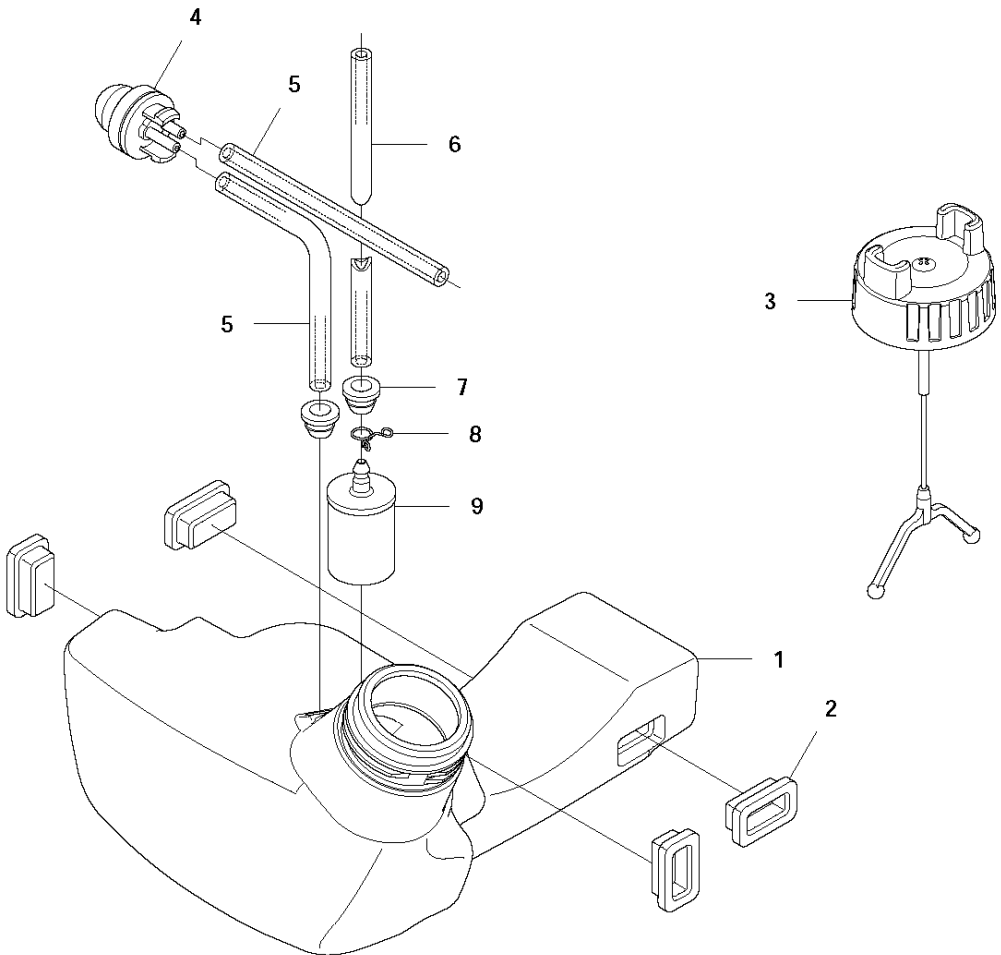

E BC 2235, CC 2235
FUEL TANK

FUEL TANK

CC2235

Ref	Part No	Description	Remark	QTY KIT
1	544 32 88-01	TANK ASSY		1
2	503 91 10-01	SUSPENSION		4
3	544 88 97-01	TANK CAP		1
3	544 88 97-03	TANK CAP		1
4	503 93 66-01	PURGE		1
5	537 04 24-12	FUEL HOSE		2
6	537 05 23-01	FUEL HOSE		1
7	503 73 58-01	BUSHING		2
8	537 18 49-01	O-RING		1
9	503 44 32-01	FUEL FILTER		1