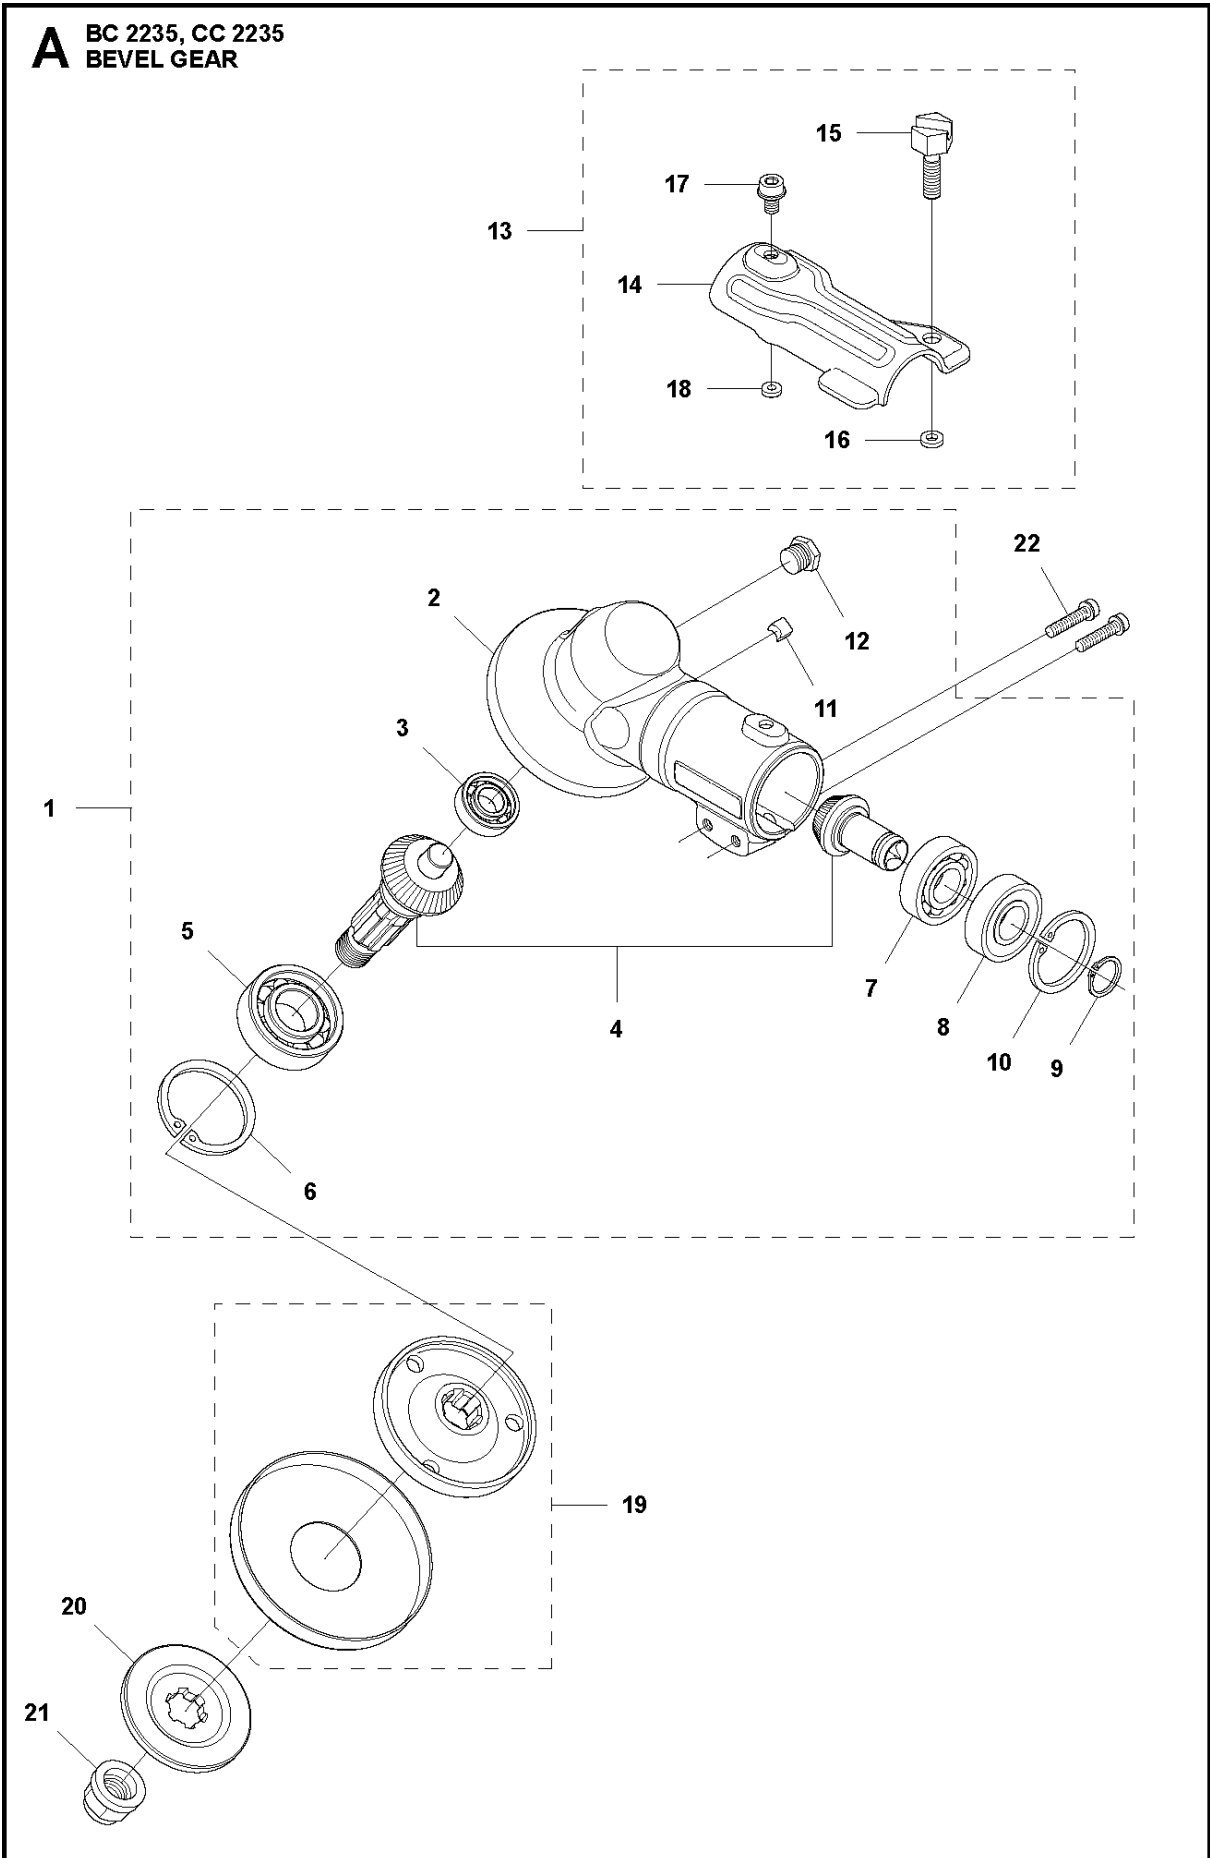

# SPARE PARTS LIST

BRUSHCUTTERS/CLEARING SAWS

CC2235

**A** BC 2235, CC 2235  
BEVEL GEAR

## BEVEL GEAR

CC2235

Ref	Part No	Description	Remark	QTY	KIT
1	544 21 64-01	GEAR		1	
2	537 29 59-02	GEAR HOUSING		1	1
3	738 21 99-00	BALL BEARING		1	1
4	505 13 33-01	SPARE PARTS KIT		1	1
5	503 25 28-01	BALL BEARING		1	1
6	735 31 31-10	CIRCLIP		1	1
7	738 21 01-10	BALL BEARING		1	1
8	738 21 01-12	BALL BEARING		1	1
9	735 31 14-00	CIRCLIP		1	1
10	735 31 28-10	CIRCLIP		1	1
11	537 14 74-01	MAGNET		1	1
12	503 20 15-01	SCREW		1	1
13	574 30 68-01	CLAMP		1	
14	544 08 76-01	CLAMP		1	13
15	537 18 95-01	SCREW		1	13
16	732 21 16-01	LOCK NUT		1	13
17	503 20 02-10	SCREW IHSCFM		1	13
18	574 03 95-01	LOCK NUT		1	13
19	537 35 14-02	DRIVER		1	
20	537 34 35-01	SUPPORT FLANGE		1	
21	502 29 11-01	BLADE NUT		1	
22	503 20 03-25	SCREW IHSCFM		2	

## SHAFT

CC2235

Ref	Part No	Description	Remark	QTY	KIT
1	501 91 97-01	TUBE ASSY		1	
2	537 21 41-01	TUBE		1	1
3	537 31 39-01	GUIDE		1	1
4	537 36 02-01	SPACER		1	1
5	537 36 02-02	SPACER		1	1
6	544 18 32-01	DRIVE SHAFT		1	
7	576 47 82-02	WEAR PROTECTION		1	
8	725 23 31-51	SCREW		1	
9	576 21 96-02	WEAR PROTECTION		1	
10	544 10 17-02	DAMPER		1	9
11	503 20 07-78	SCREW IHSCFM		1	
12	589 29 51-01	LABEL		1	

**C** BC 2235, CC 2235  
TOWER

Ref	Part No	Description	Remark	QTY	KIT
1	576 27 74-02	HANDLEBAR BRACKET		1	
2	731 23 14-01	HEXAGON NUT		4	1
3	502 19 71-01	SQUARE NUT		1	1
4	502 28 61-01	CLIP		1	
5	502 20 38-01	KNOB		1	
6	725 23 83-51	SCREW EHHM		1	
7	576 22 01-02	COVER		1	
8	576 22 00-02	LID		1	
9	503 20 07-78	SCREW IHSCFM		4	