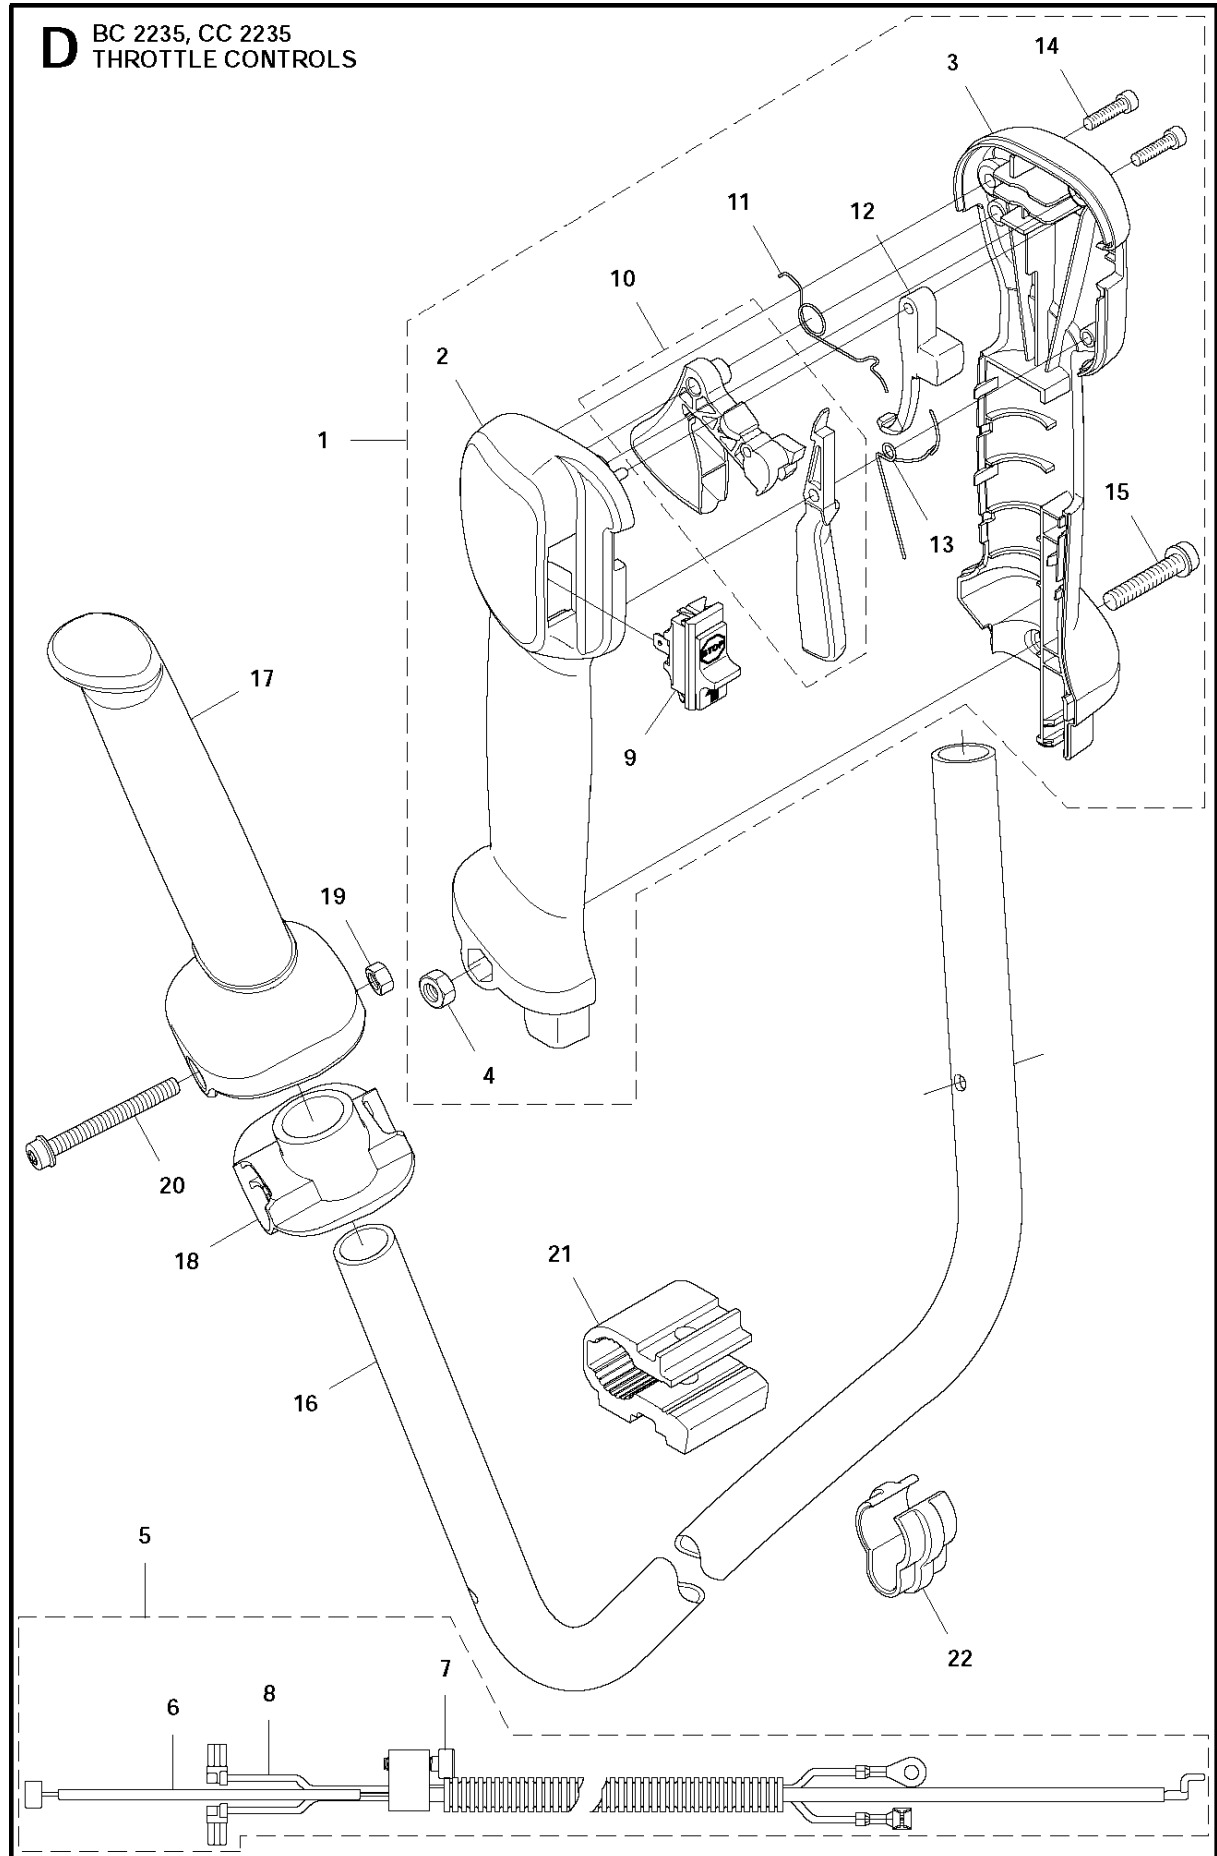

## BEVEL GEAR

CC2235

Ref	Part No	Description	Remark	QTY	KIT
1	544 21 64-01	GEAR		1	
2	537 29 59-02	GEAR HOUSING		1	1
3	738 21 99-00	BALL BEARING		1	1
4	505 13 33-01	SPARE PARTS KIT		1	1
5	503 25 28-01	BALL BEARING		1	1
6	735 31 31-10	CIRCLIP		1	1
7	738 21 01-10	BALL BEARING		1	1
8	738 21 01-12	BALL BEARING		1	1
9	735 31 14-00	CIRCLIP		1	1
10	735 31 28-10	CIRCLIP		1	1
11	537 14 74-01	MAGNET		1	1
12	503 20 15-01	SCREW		1	1
13	574 30 68-01	CLAMP		1	
14	544 08 76-01	CLAMP		1	13
15	537 18 95-01	SCREW		1	13
16	732 21 16-01	LOCK NUT		1	13
17	503 20 02-10	SCREW IHSCFM		1	13
18	574 03 95-01	LOCK NUT		1	13
19	537 35 14-02	DRIVER		1	
20	537 34 35-01	SUPPORT FLANGE		1	
21	502 29 11-01	BLADE NUT		1	
22	503 20 03-25	SCREW IHSCFM		2	

## SHAFT

CC2235

Ref	Part No	Description	Remark	QTY	KIT
1	501 91 97-01	TUBE ASSY		1	
2	537 21 41-01	TUBE		1	1
3	537 31 39-01	GUIDE		1	1
4	537 36 02-01	SPACER		1	1
5	537 36 02-02	SPACER		1	1
6	544 18 32-01	DRIVE SHAFT		1	
7	576 47 82-02	WEAR PROTECTION		1	
8	725 23 31-51	SCREW		1	
9	576 21 96-02	WEAR PROTECTION		1	
10	544 10 17-02	DAMPER		1	9
11	503 20 07-78	SCREW IHSCFM		1	
12	589 29 51-01	LABEL		1	

**C** BC 2235, CC 2235  
TOWER

Ref	Part No	Description	Remark	QTY	KIT
1	576 27 74-02	HANDLEBAR BRACKET		1	
2	731 23 14-01	HEXAGON NUT		4	1
3	502 19 71-01	SQUARE NUT		1	1
4	502 28 61-01	CLIP		1	
5	502 20 38-01	KNOB		1	
6	725 23 83-51	SCREW EHHM		1	
7	576 22 01-02	COVER		1	
8	576 22 00-02	LID		1	
9	503 20 07-78	SCREW IHSCFM		4	