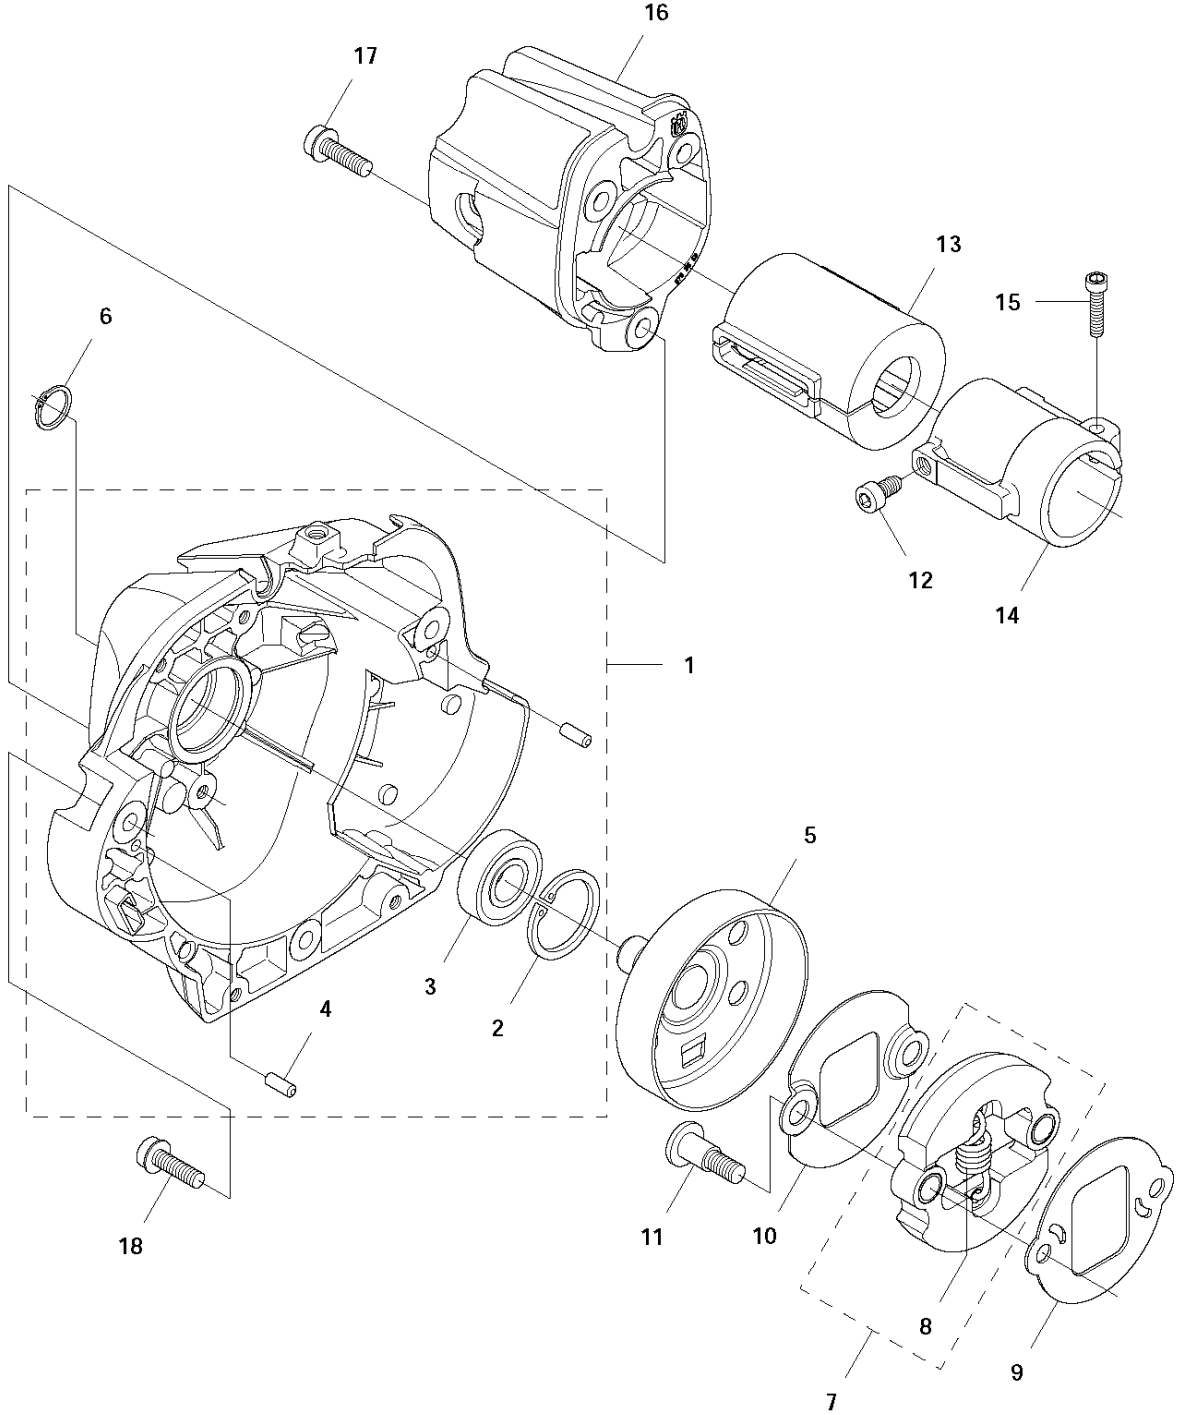

## THROTTLE CONTROLS

CC2235

Ref	Part No	Description	Remark	QTY	KIT
1	537 42 45-08	HANDLE SYSTEM		1	
2	537 16 02-04	HANDLE HALF		1	1
3	537 16 03-03	HANDLE HALF		1	1
4	503 22 10-13	HEXAGON NUT		1	1
5	537 35 96-02	WIRING ASSY		1	
6	537 37 78-01	THROTTLE WIRE ASSY		1	5
7	503 21 66-18	SCREW IH SCT		1	5
8	503 87 85-07	SHORT CIRCUIT CABLE		1	5
9	537 41 90-01	SWITCH		1	1
10	506 49 77-02	THROTTLE CONTROL		1	1
11	537 17 42-01	SPRING THROTTLE TRIG		1	1
12	537 16 07-01	STARTER THROTTLE LOC		1	1
13	537 17 43-01	SPRING		1	1
14	503 21 66-18	SCREW IH SCT		2	1
15	503 20 07-35	SCREW IH SCFM		1	1
16	502 19 95-03	HANDLEBAR	BC2235	1	
16	537 36 00-01	HANDLEBAR	CC2235	1	
17	537 17 28-06	HANDLE		1	
18	537 17 29-03	BRACKET		1	
19	731 23 14-01	HEXAGON NUT		1	
20	503 20 02-45	SCREW IH SCFM		1	
21	544 02 09-01	CLIP		1	
22	502 21 12-01	GROMMET		1	

## CLUTCH

CC2235

Ref	Part No	Description	Remark	QTY	KIT
1	574 84 29-02	CLUTCH COVER ASSY		1	
2	735 31 28-10	CIRCLIP		1	1
3	738 21 01-04	BALL BEARING		1	1
4	503 24 07-02	PARALLEL PIN		2	1
5	537 35 29-01	CLUTCH DRUM		1	
6	735 31 14-00	CIRCLIP		1	
7	537 34 04-01	CLUTCH		1	
8	537 42 72-01	SPRING		1	7
9	537 04 68-01	WASHER		1	
10	537 41 57-01	WASHER		1	
11	537 41 81-01	SCREW		2	
12	503 21 74-11	SCREW IH SCT		1	
13	537 32 27-01	ANTIVIBRATION ELEMENT		1	
14	537 31 01-01	COMPRESSION SLEEVE		1	
15	725 53 33-55	SCREW IHSCM		1	
16	575 86 58-02	COVER		1	
17	503 20 03-20	SCREW IHSCFM		3	
18	537 41 81-01	SCREW		2	