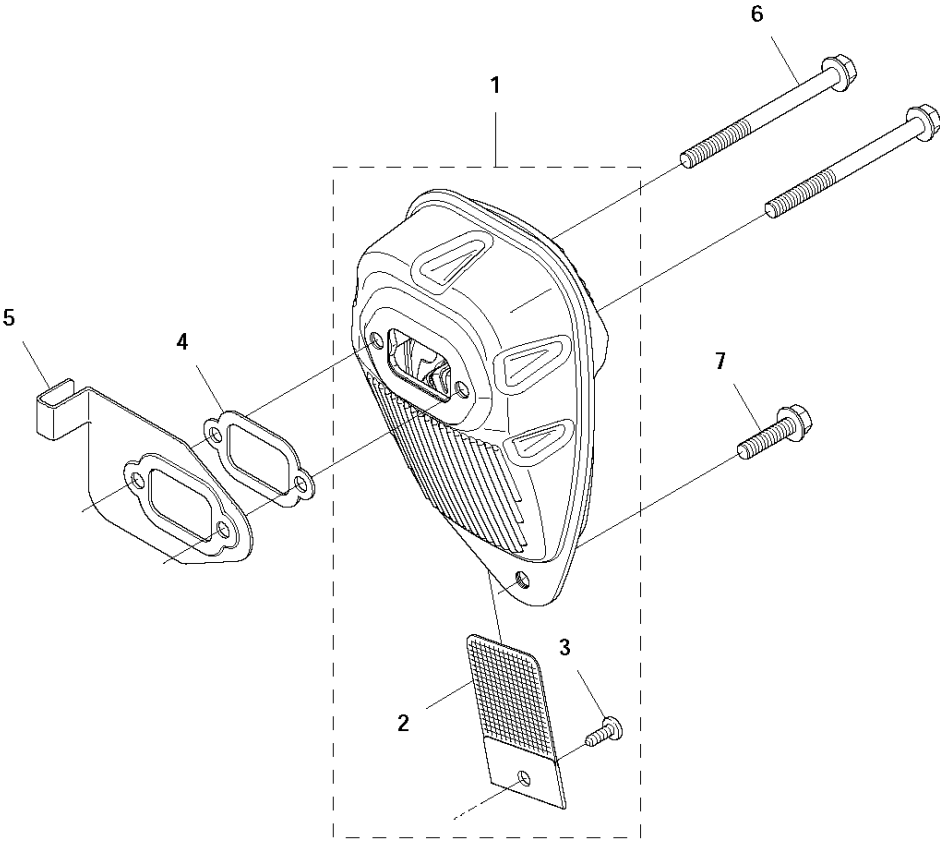

H BC 2235, CC 2235
MUFFLER

MUFFLER

CC2235

Ref	Part No	Description	Remark	QTY	KIT
1	505 40 86-01	MUFFLER ASSY	CAT	1	
2	544 11 68-01	SPARK ARRESTER SCREEN		1	1
3	724 12 87-59	SCREW CRPANM		1	1
4	537 33 31-01	GASKET		1	
5	537 34 08-01	AIR CONDUCTOR		1	
6	503 20 29-63	SCREW IHSCFM		2	
7	503 20 03-20	SCREW IHSCFM		1