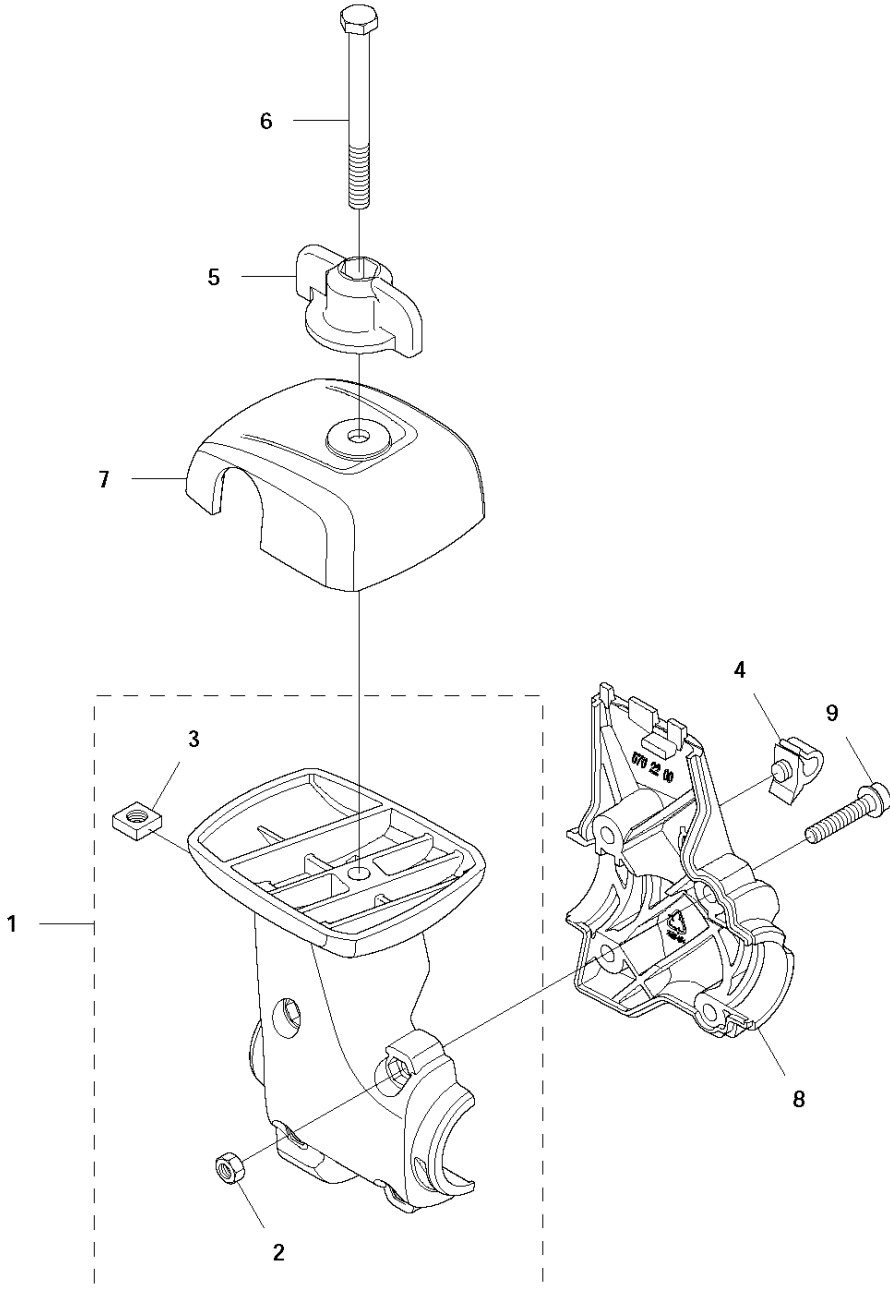

C BC 2235, CC 2235
TOWER

Ref	Part No	Description	Remark	QTY	KIT
1	576 27 74-02	HANDLEBAR BRACKET		1	
2	731 23 14-01	HEXAGON NUT		4	1
3	502 19 71-01	SQUARE NUT		1	1
4	502 28 61-01	CLIP		1	
5	502 20 38-01	KNOB		1	
6	725 23 83-51	SCREW EHHM		1	
7	576 22 01-02	COVER		1	
8	576 22 00-02	LID		1	
9	503 20 07-78	SCREW IHSCFM		4