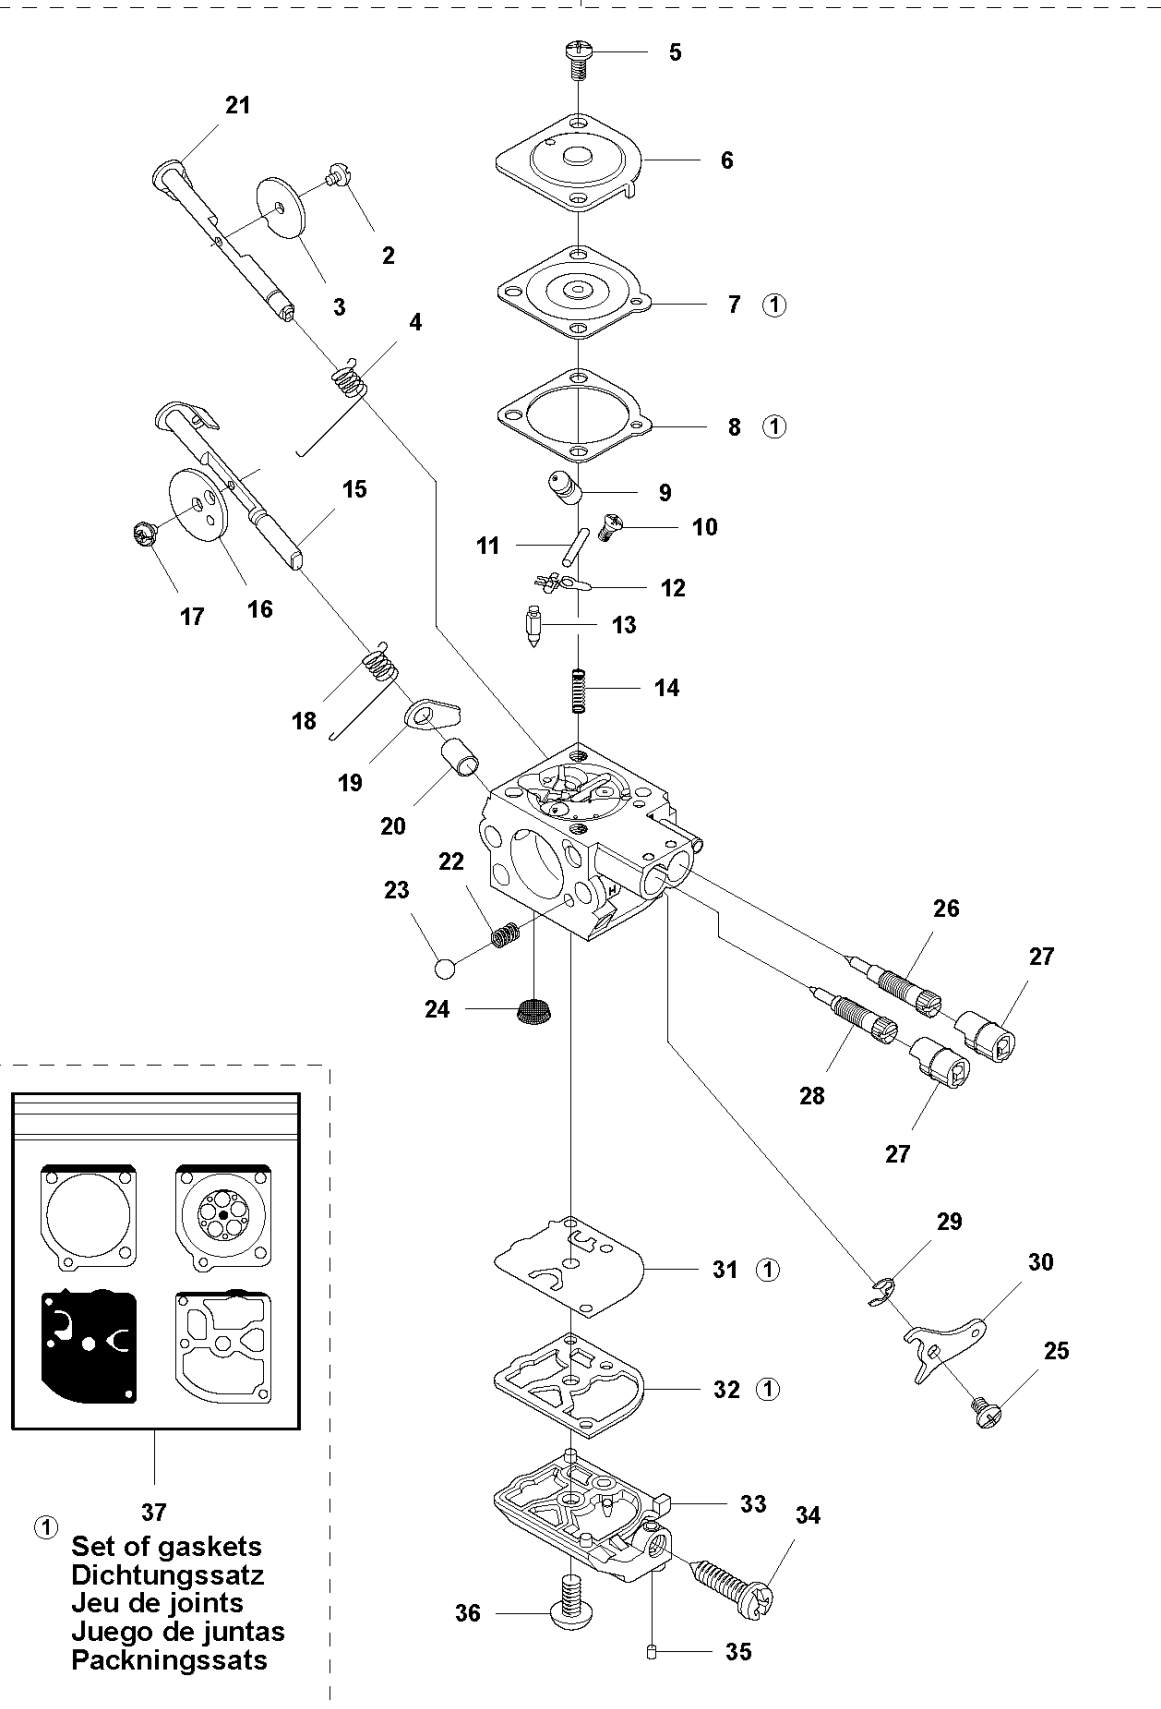

Q BC 2235, CC 2235
CARBURETOR

Zama C1Q-EL45

① 37
Set of gaskets
Dichtungssatz
Jeu de joints
Juego de juntas
Packningssats

CARBURETOR

CC2235

Ref	Part No	Description	Remark	QTY	KIT
1	575 72 90-01	CARBURETTOR	Zama C1Q-EL45	1	
2	503 47 92-01	SCREW		1	1
3	537 41 72-01	VALVE		1	1
4	544 37 24-01	SPRING		1	1
5	503 48 05-01	SCREW		1	1
6	503 97 43-01	COVER		1	1
7	504 10 56-01	DIAPHRAGM		1	1,37
8	537 02 04-01	GASKET		1	1,37
9	537 38 73-01	NOZZLE ASSY		1	1
10	503 48 01-01	SCREW		1	1
11	503 48 00-01	PIN RETAINING SCREW		1	1
12	503 66 59-01	LEVER		1	1
13	503 47 97-01	VALVE		1	1
14	537 02 03-01	SPRING		1	1
15	501 32 71-01	SHAFT ASSY		1	1
16	537 37 03-01	VALVE		1	1
17	503 48 18-01	SCREW		1	1
18	544 37 26-01	SPRING		1	1
19	544 37 25-01	LEVER		1	1
20	544 42 70-01	COLLAR		1	1
21	504 10 27-01	SHAFT ASSY		1	1
22	537 01 26-01	SPRING		1	1
23	537 01 25-01	BALL		1	1
24	503 48 13-01	STRAINER		1	1
25	503 47 90-01	SCREW		1	1
26	537 41 69-01	SCREW		1	1
27	537 41 70-01	LIMITER CAP		1	1
28	537 38 75-01	SCREW		1	1
29	537 38 52-01	CLIP		1	1
30	576 27 02-01	THROTTLE LEVER		1	1
31	537 02 00-01	DIAPHRAGM PUMP		1	1,37
32	537 02 01-01	GASKET		1	1,37
33	537 02 02-01	COVER		1	1
34	537 02 07-01	SCREW		1	1
35	503 48 11-01	PIECE		1	1
36	503 47 96-01	SCREW		1	1
37	531 00 45-52	GASKET KIT	Set of gaskets	1