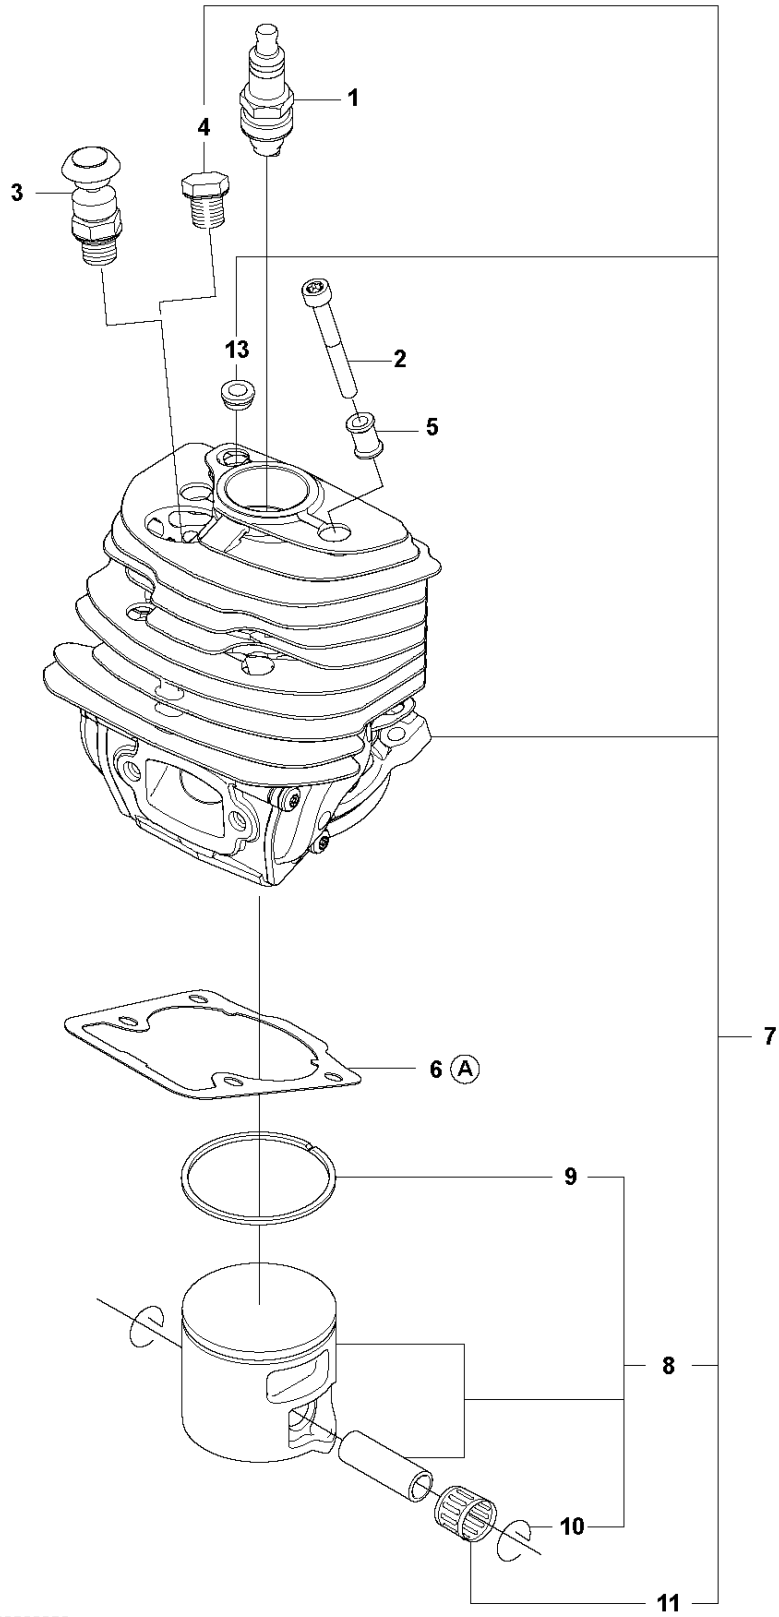

## CLUTCH &amp; OIL PUMP

CS2252

Ref	Part No	Description	Remark	QTY	KIT
1	577 51 82-01	CLUTCH ASSY		1	
2	537 35 91-01	CLUTCH SPRING		2	1
3	575 26 10-05	CLUTCH DRUM ASSY	".325""x7"	1	
4	501 45 74-02	RIM	".325""x7"	1	3
5	503 25 34-01	NEEDLE BEARING		1	3
6	505 20 08-01	WORM WHEEL		1	
7	505 19 99-04	OIL PUMP ASSY		1	
8	505 20 02-01	PUMP PISTON		1	7
9	505 20 03-01	CASING		1	7
10	503 23 00-60	WASHER		2	7
11	503 89 16-01	SPRING		1	7
12	505 15 70-01	ADJUSTMENT SCREW		1	7
13	721 11 64-30	GROOVED PIN		1	7, 12
14	526 81 81-01	SCREW ITXSCM		2	
15	505 20 04-01	OIL HOSE		1	
16	504 71 00-03	OIL PLUMMET		1	
17	720 12 33-00	PARALLEL PIN		2	7
18	503 89 15-01	SPRING		1	7
19	505 20 01-01	PUMP CYLINDER		1	7
20	503 62 49-01	SEALING PLUG		1	7

**C** 2252  
CYLINDER COVER

CYLINDER COVER

CS2252

Ref	Part No	Description	Remark	QTY KIT
1	578 22 97-01	CYLINDER COVER		1
2	537 07 23-01	HEAT PROTECTOR		1

**D** 2252  
CYLINDER PISTON

12  
Ⓐ Set of gaskets

## CYLINDER PISTON

CS2252

Ref	Part No	Description	Remark	QTY	KIT
1	574 51 96-01	SPARK PLUG		1	
2	582 39 27-01	SCREW		4	
3	575 27 69-01	DECOMPRESSION VALVE		1	
4	503 55 22-01	PLUG		1	
5	576 71 76-02	SLEEVE		4	
6	525 31 58-01	GASKET		1	12
7	577 76 47-08	CYLINDER ASSY		1	
8	577 04 70-08	PISTON ASSY		1	7
9	577 95 83-01	PISTON RING		1	8, 7
10	737 44 10-00	SNAP RING		2	8, 7
11	503 25 63-02	NEEDLE BEARING		1	7
12	577 76 66-03	GASKET KIT	A=Set of gaskets -Up to s/n 20182399999	1	
12	577 76 66-04	GASKET KIT	A=Set of gaskets From s/n 20182400001-	1	
13	520 29 11-01	BUSHING		1	7

**E** 2252  
CRANKSHAFT

CRANKSHAFT

CS2252

Ref	Part No	Description	Remark	QTY	KIT
1	577 76 73-10	CRANKSHAFT ASSY		1	
2	505 13 35-03	BALL BEARING		2	1
3	525 43 42-03	BALL BEARING		1	1
4	503 25 63-02	NEEDLE BEARING		1	1
5	525 39 12-01	RADIAL SEAL		2	1
6	505 41 61-01	RADIAL SEAL		1	1, 3