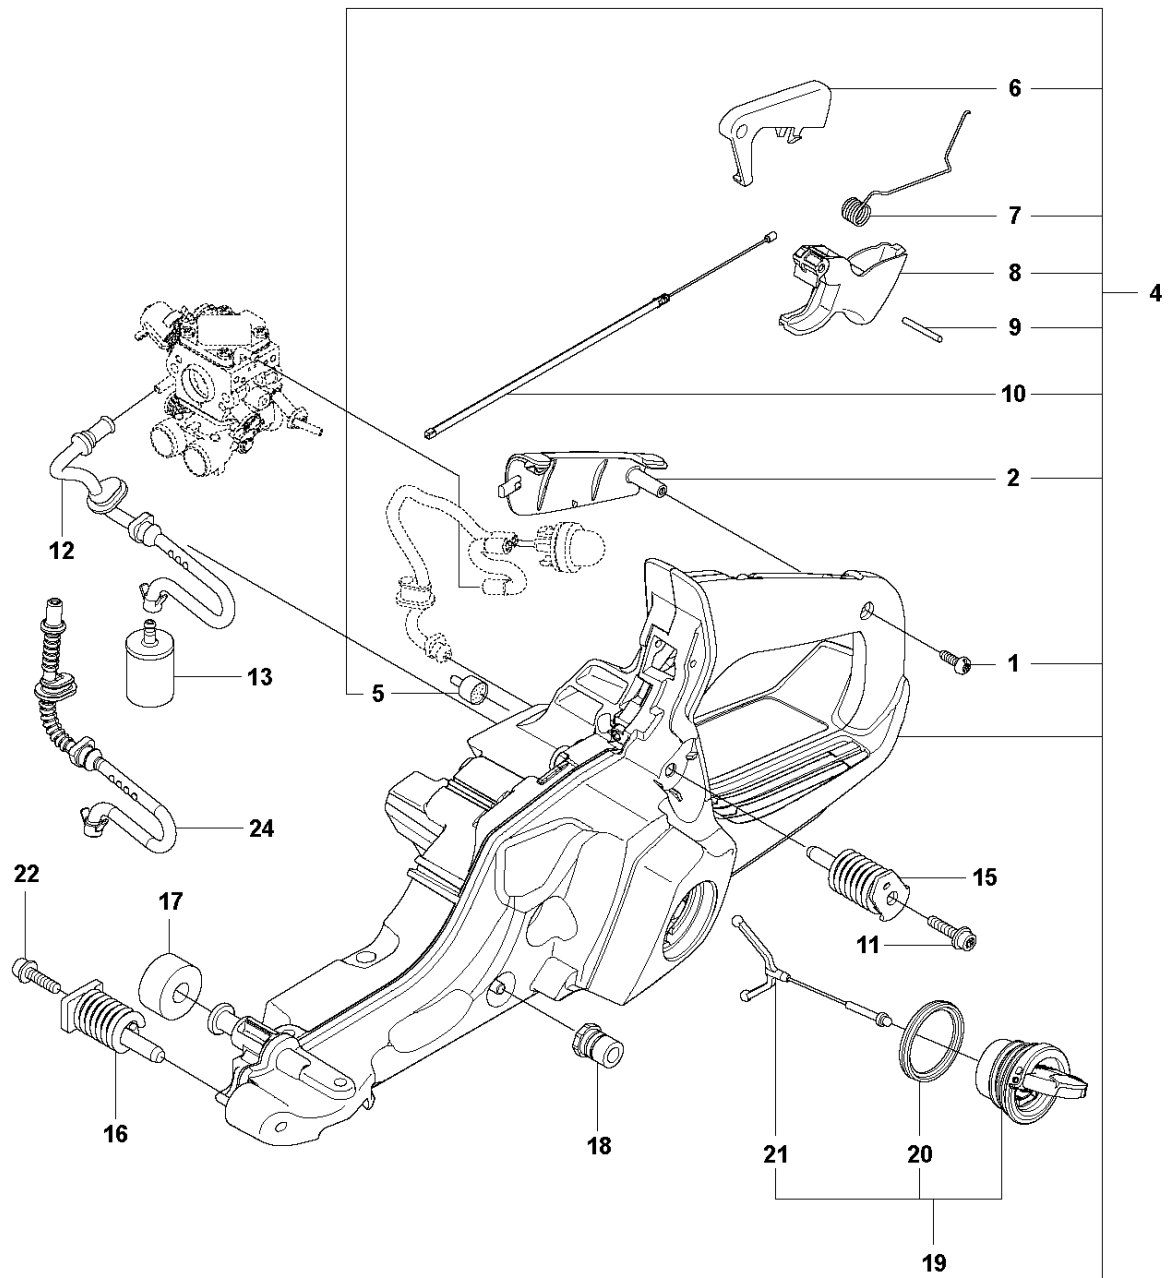

J 2252
FUEL TANK

23

FUEL TANK

CS2252

Ref	Part No	Description	Remark	QTY	KIT
1	525 88 74-01	SCREW CITXPANT		1	
2	504 10 63-02	HANDLE INSERT		1	
4	580 88 71-02	FUEL TANK ASSY		1	
5	501 15 29-01	TANK VENT ASSY		1	4
6	544 09 98-02	THROTTLE LOCKOUT		1	4
7	544 09 99-01	SPRING		1	4
8	505 15 77-02	THROTTLE		1	4
9	720 18 25-20	PARALLEL PIN		1	4
10	579 48 24-01	THROTTLE CABLE ASSY		1	4
11	525 79 81-02	SCREW ITXSCFT		1	
12	573 99 35-03	FUEL HOSE	Up to AT-7A	1	
13	503 44 32-01	FUEL FILTER		1	
15	578 22 74-03	ANTIVIBRATION ELEMENT		1	
16	505 12 87-02	ANTIVIBRATION ELEMENT		1	
17	523 08 55-01	DEFLECTION LIMITER		1	
18	501 00 76-01	SUPPORT		1	
19	544 11 12-04	TANK CAP ASSY		1	
20	589 24 11-01	GASKET		1	19
21	503 57 89-01	HOLDER		1	19
22	525 79 81-03	SCREW ITXSCFT		1	
23	577 84 43-01	DECAL		1	4
24	577 50 41-01	FUEL HOSE	From AT-7B	1