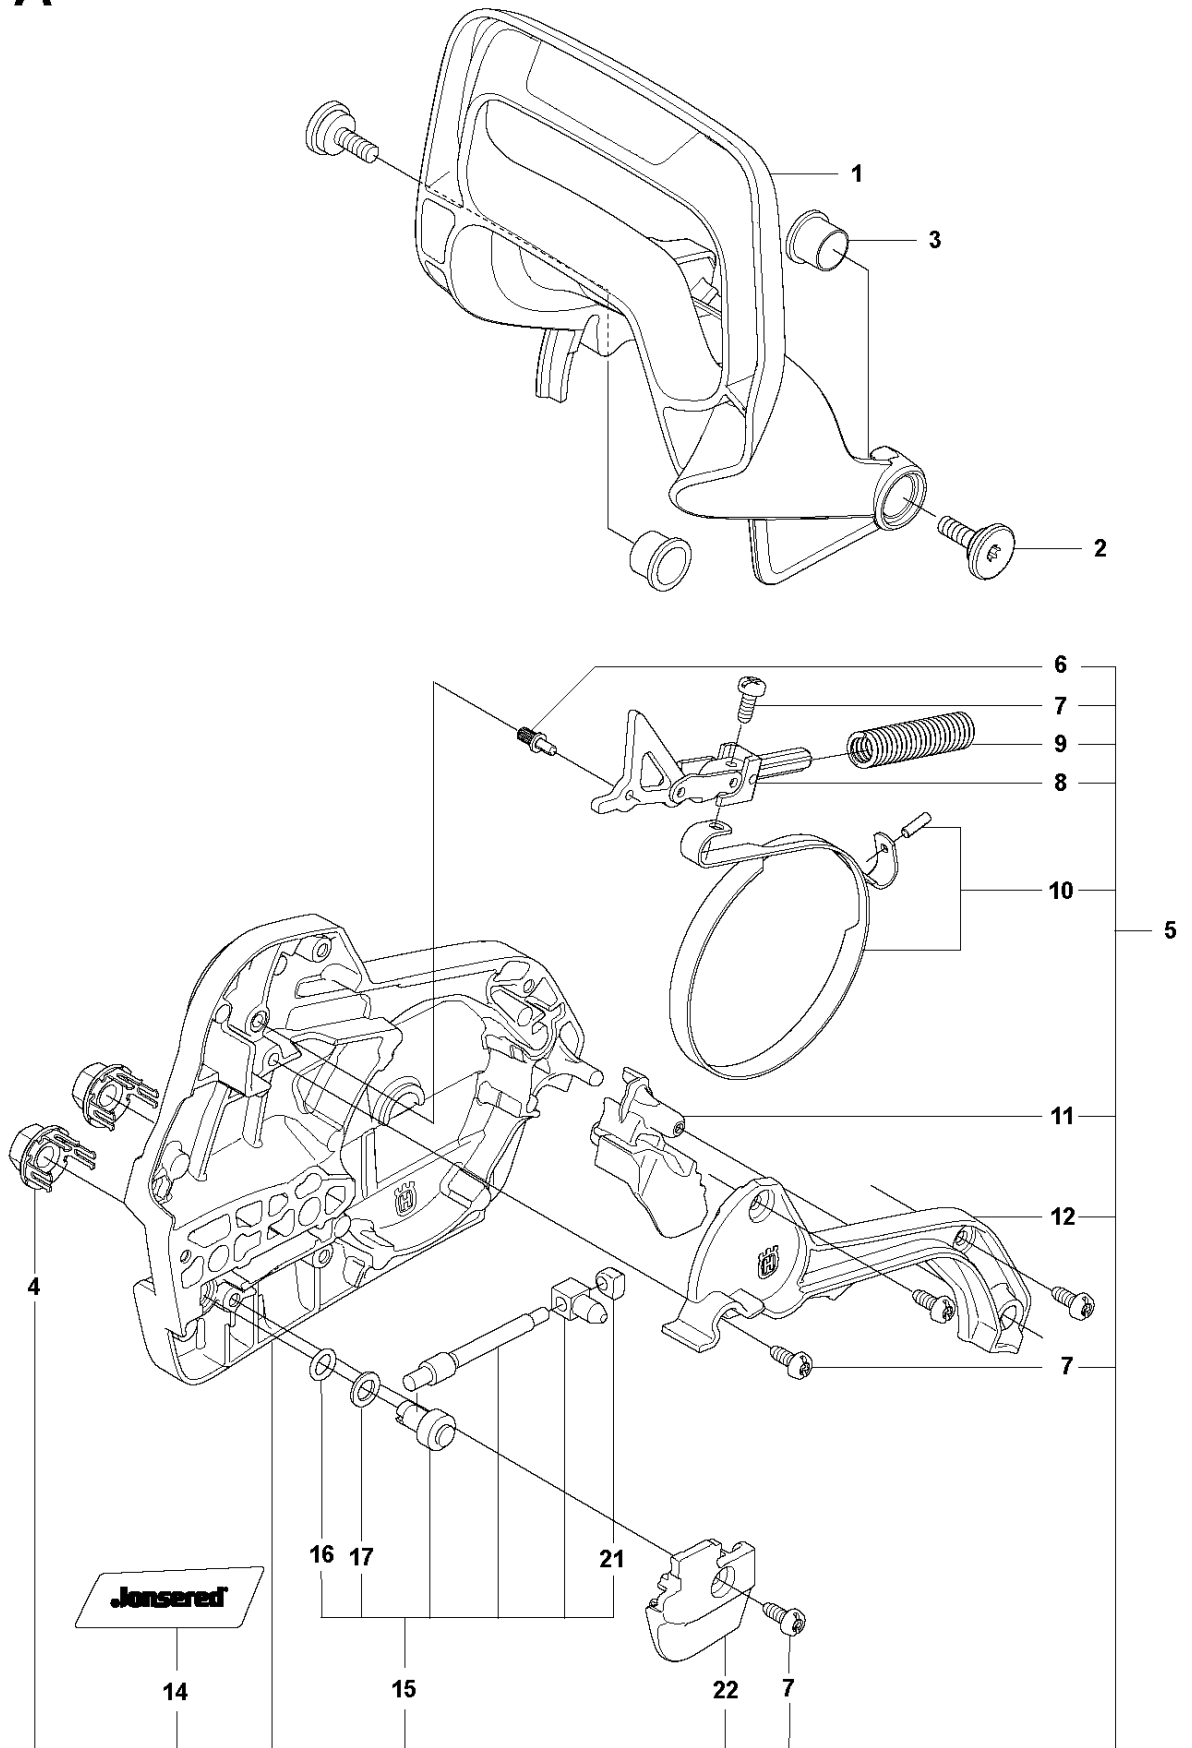

# SPARE PARTS LIST

CHAIN SAWS

CS2252

**A** 2252  
CHAIN BRAKE & CLUTCH COVER

## CHAIN BRAKE &amp; CLUTCH COVER

CS2252

Ref	Part No	Description	Remark	QTY KIT	
1	578 22 98-01	HAND GUARD		1	
2	526 83 45-01	SCREW		2	
3	577 78 02-01	BUSHING		2	
4	505 19 73-01	NUT		2	
5	577 79 10-03	CLUTCH COVER ASSY		1	
6	503 75 18-01	PIN		1	5
7	526 22 18-01	SCREW CITXPANT		5	5
8	505 19 93-01	KNEE JOINT ASSY		1	5
9	503 90 83-01	BRAKE SPRING		1	5
10	505 19 95-02	BRAKE BAND ASSY		1	5
11	505 20 16-01	GUARD		1	5
12	505 19 97-02	COVER		1	5
14	578 03 75-01	DECAL		1	5
15	575 26 04-03	CHAIN TENSIONER KIT		1	5
16	740 48 07-02	O-RING		1	15, 5
17	503 23 00-63	WASHER		1	15, 5
21	537 01 74-01	BEARING SLEEVE		1	15, 5
22	505 19 98-02	CHAIN GUIDE		1	5

## CLUTCH &amp; OIL PUMP

CS2252

Ref	Part No	Description	Remark	QTY	KIT
1	577 51 82-01	CLUTCH ASSY		1	
2	537 35 91-01	CLUTCH SPRING		2	1
3	575 26 10-05	CLUTCH DRUM ASSY	".325""x7"	1	
4	501 45 74-02	RIM	".325""x7"	1	3
5	503 25 34-01	NEEDLE BEARING		1	3
6	505 20 08-01	WORM WHEEL		1	
7	505 19 99-04	OIL PUMP ASSY		1	
8	505 20 02-01	PUMP PISTON		1	7
9	505 20 03-01	CASING		1	7
10	503 23 00-60	WASHER		2	7
11	503 89 16-01	SPRING		1	7
12	505 15 70-01	ADJUSTMENT SCREW		1	7
13	721 11 64-30	GROOVED PIN		1	7, 12
14	526 81 81-01	SCREW ITXSCM		2	
15	505 20 04-01	OIL HOSE		1	
16	504 71 00-03	OIL PLUMMET		1	
17	720 12 33-00	PARALLEL PIN		2	7
18	503 89 15-01	SPRING		1	7
19	505 20 01-01	PUMP CYLINDER		1	7
20	503 62 49-01	SEALING PLUG		1	7