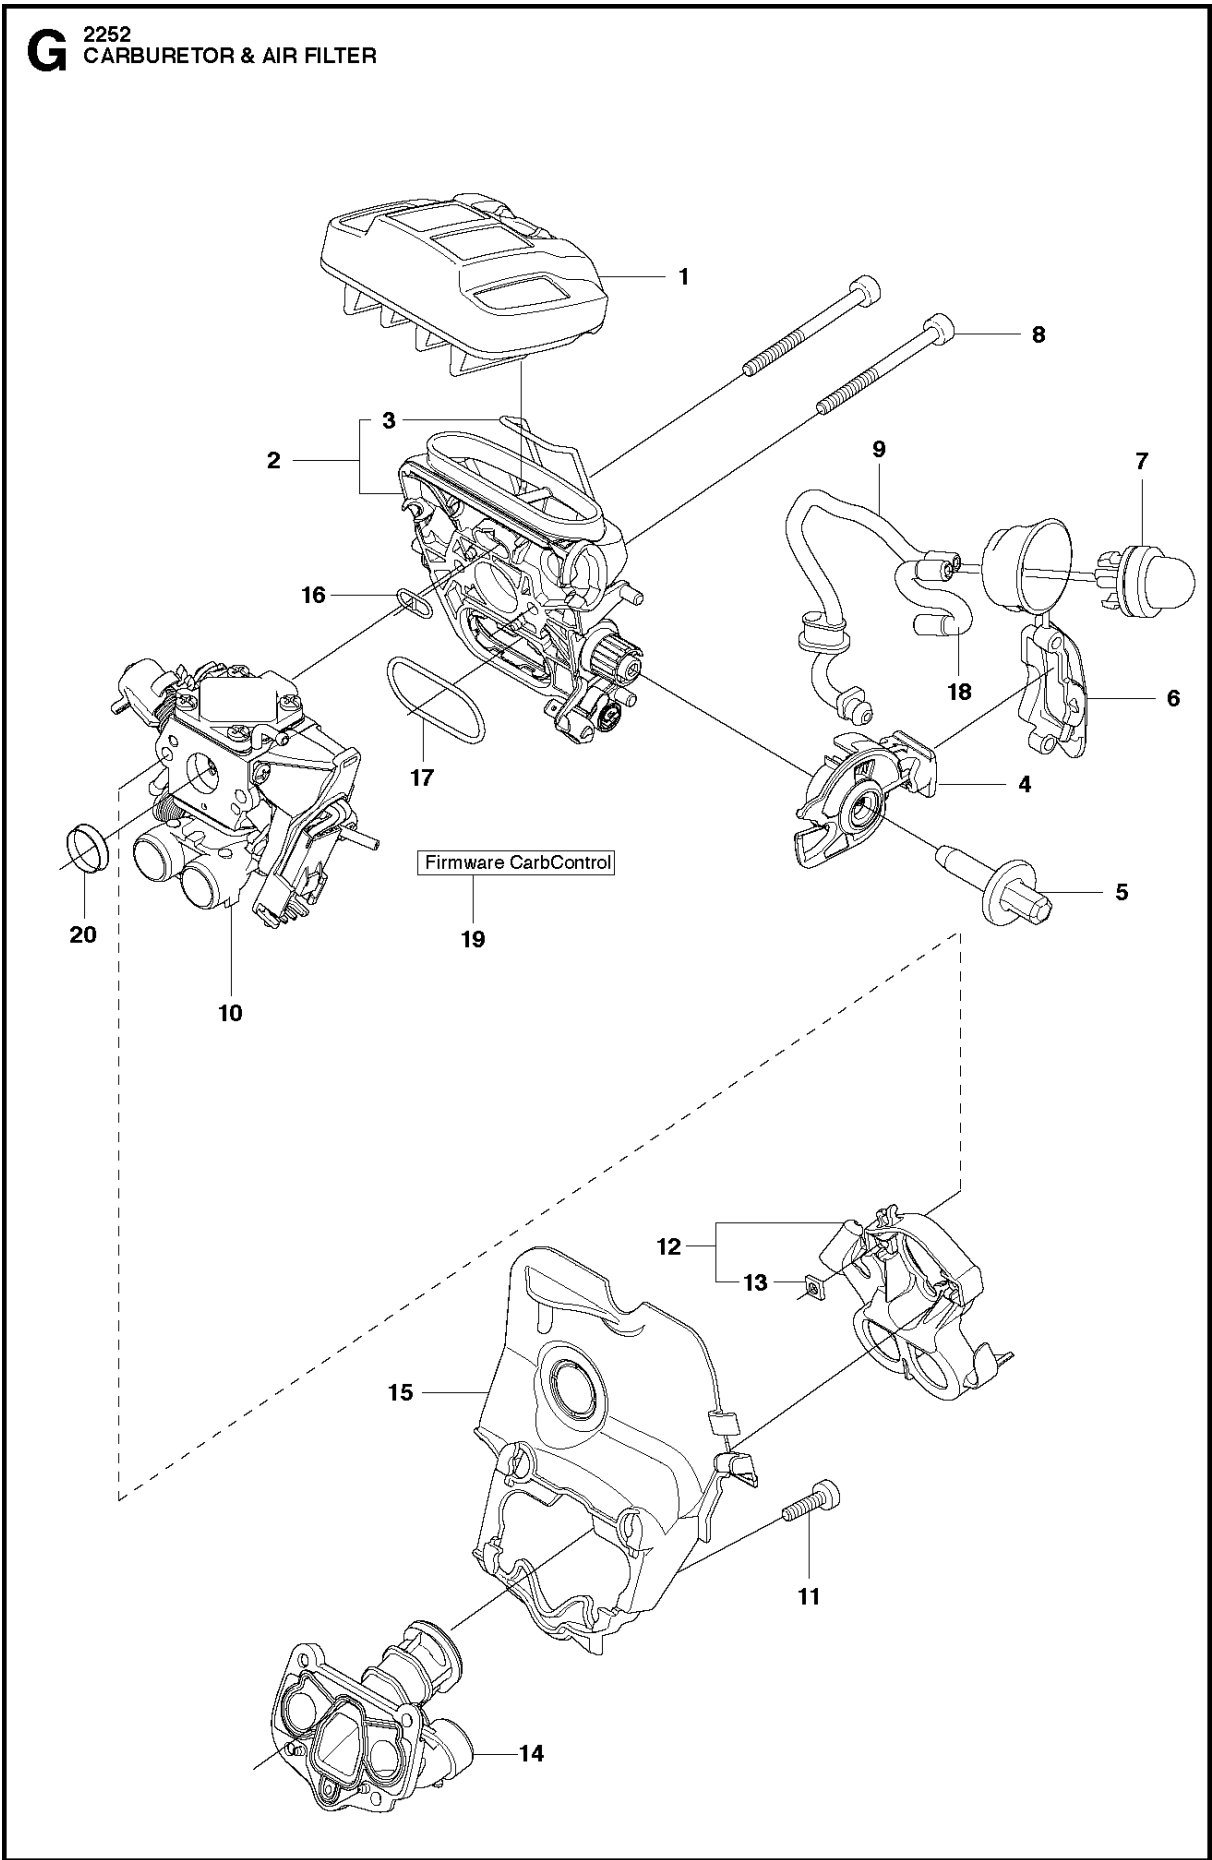

G 2252
CARBURETOR & AIR FILTER

CARBURETOR & AIR FILTER

CS2252

Ref	Part No	Description	Remark	QTY	KIT
1	522 67 54-04	AIR FILTER ASSY	NYLON 80 µm black	1	
1	522 67 54-05	AIR FILTER ASSY	NYLON 44 µm yellow	1	
1	522 67 54-06	AIR FILTER ASSY	FELT white	1	
1	522 67 54-07	AIR FILTER ASSY	NYLON 25 µm orange	1	
2	574 19 89-03	FILTER HOLDER ASSY		1	
3	522 90 73-01	SHACKLE		1	2
4	510 01 72-02	CHOKE CONTROL ASSY		1	
5	505 15 62-01	SCREW		1	
6	525 58 81-01	SEALING		1	
7	503 93 66-01	PURGE		1	
8	574 35 35-03	SCREW ITXSCM		2	
9	587 64 54-04	VENTILATING HOSE	From s/n 20153900097	1	9
9	589 35 71-01	VENTILATING HOSE	Up to s/n 20153900096	1	
10	587 08 48-07	CARBURETTOR KIT	AT-7C	1	
11	526 81 81-01	SCREW ITXSCM		4	
12	523 06 40-02	FLANGE		1	
13	503 22 65-03	SQUARE NUT		2	12
14	525 50 00-03	INLET PIPE ASSY		1	
15	522 95 10-01	INTERMEDIATE WALL		1	
16	525 61 92-01	SEALING		1	
17	525 61 90-01	SEALING		1	
18	523 05 68-01	FUEL HOSE		1	
19	0	TBD	Download from your local supportsite		
20	585 19 50-01	SUPPORT SLEEVE		1