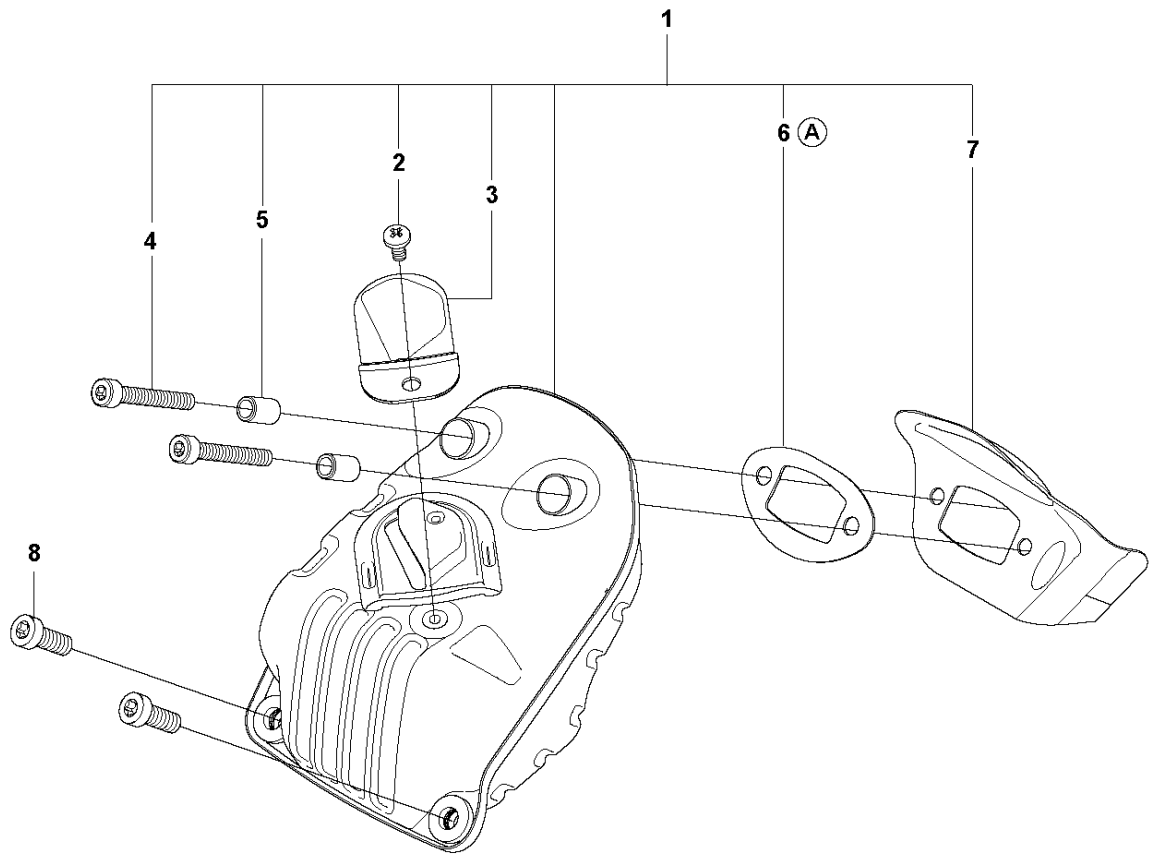

F 2252
MUFFLER

MUFFLER

CS2252

Ref	Part No	Description	Remark	QTY	KIT
1	523 05 26-04	MUFFLER KIT		1	
2	724 12 87-59	SCREW CRPANM		1	1
3	576 89 02-01	SPARK ARRESTER		1	1
4	525 82 51-04	SCREW ITXSCM		2	1
5	577 65 63-01	SLEEVE		2	1
6	523 05 24-01	GASKET		1	1, 9
7	523 05 25-01	HEAT DEFLECTOR		1	1
8	525 76 25-01	SCREW ITXSCM		2	
9	577 76 66-03	GASKET KIT	A=Set of gaskets -Up to s/n 20182399999	1	
9	577 76 66-04	GASKET KIT	A=Set of gaskets From s/n 20182400001-	1	
10	577 90 22-01	WASHER	s/n up to - 20133901920	2