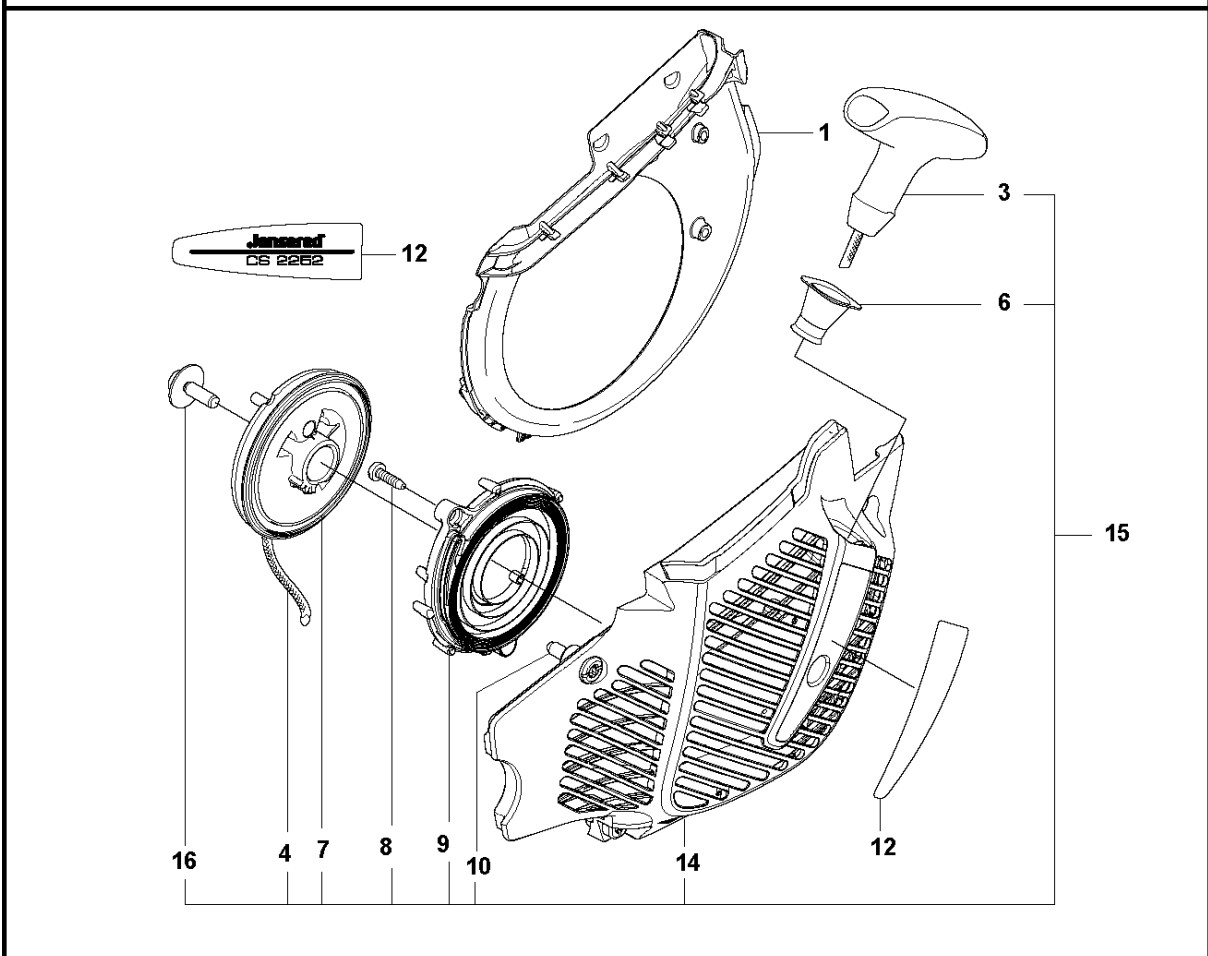

STARTER

CS2252

Ref	Part No	Description	Remark	QTY	KIT
1	522 79 62-01	AIR CONDUCTOR		1	
2	578 38 58-06	STARTER ASSY		1	
3	544 37 65-01	STARTER HANDLE		1	2, 15
4	505 30 51-25	STARTER CORD		1	2, 15
5	575 85 76-01	CLIP		1	2
6	537 28 32-01	SLEEVE		1	2, 11, 14, 15
7	505 15 81-01	STARTER PULLEY ASSY		1	2, 15
8	525 88 74-01	SCREW CITXPANT		2	2, 15
9	505 15 79-01	SPRING CASSETTE ASSY		1	2, 15
10	525 82 45-01	SCREW CITXPANMO		4	2, 15
11	578 38 57-02	STARTER HOUSING		1	2
12	579 54 66-01	DECAL		1	
13	505 15 85-01	WASHER		1	2
14	578 38 57-03	STARTER HOUSING		1	15
15	578 38 58-06	STARTER ASSY		1	
16	576 35 66-01	SCREW ITXSCT		1	15