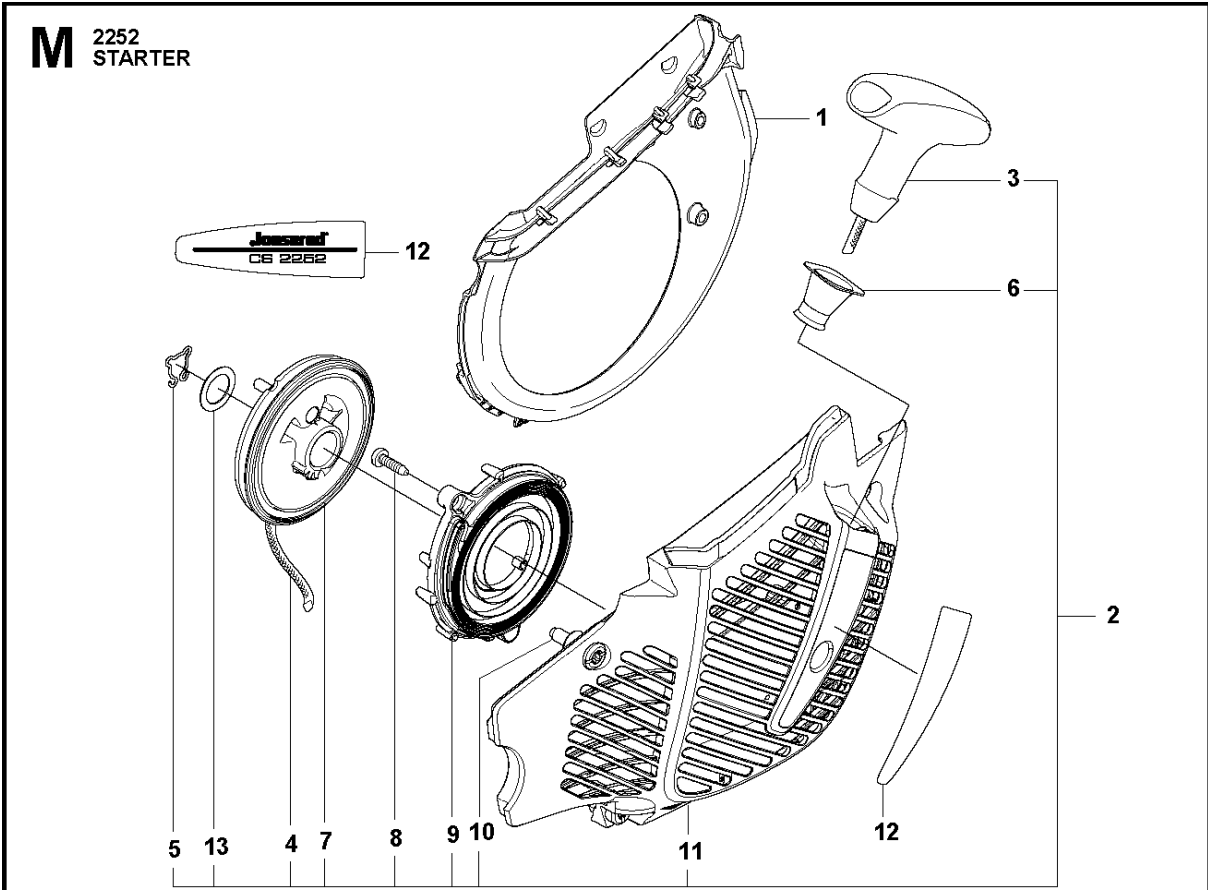

STARTER

CS2252

Ref	Part No	Description	Remark	QTY	KIT
1	522 79 62-01	AIR CONDUCTOR		1	
2	578 38 58-06	STARTER ASSY		1	
3	544 37 65-01	STARTER HANDLE		1	2, 15
4	505 30 51-25	STARTER CORD		1	2, 15
5	575 85 76-01	CLIP		1	2
6	537 28 32-01	SLEEVE		1	2, 11, 14, 15
7	505 15 81-01	STARTER PULLEY ASSY		1	2, 15
8	525 88 74-01	SCREW CITXPANT		2	2, 15
9	505 15 79-01	SPRING CASSETTE ASSY		1	2, 15
10	525 82 45-01	SCREW CITXPANMO		4	2, 15
11	578 38 57-02	STARTER HOUSING		1	2
12	579 54 66-01	DECAL		1	
13	505 15 85-01	WASHER		1	2
14	578 38 57-03	STARTER HOUSING		1	15
15	578 38 58-06	STARTER ASSY		1	
16	576 35 66-01	SCREW ITXSCT		1	15