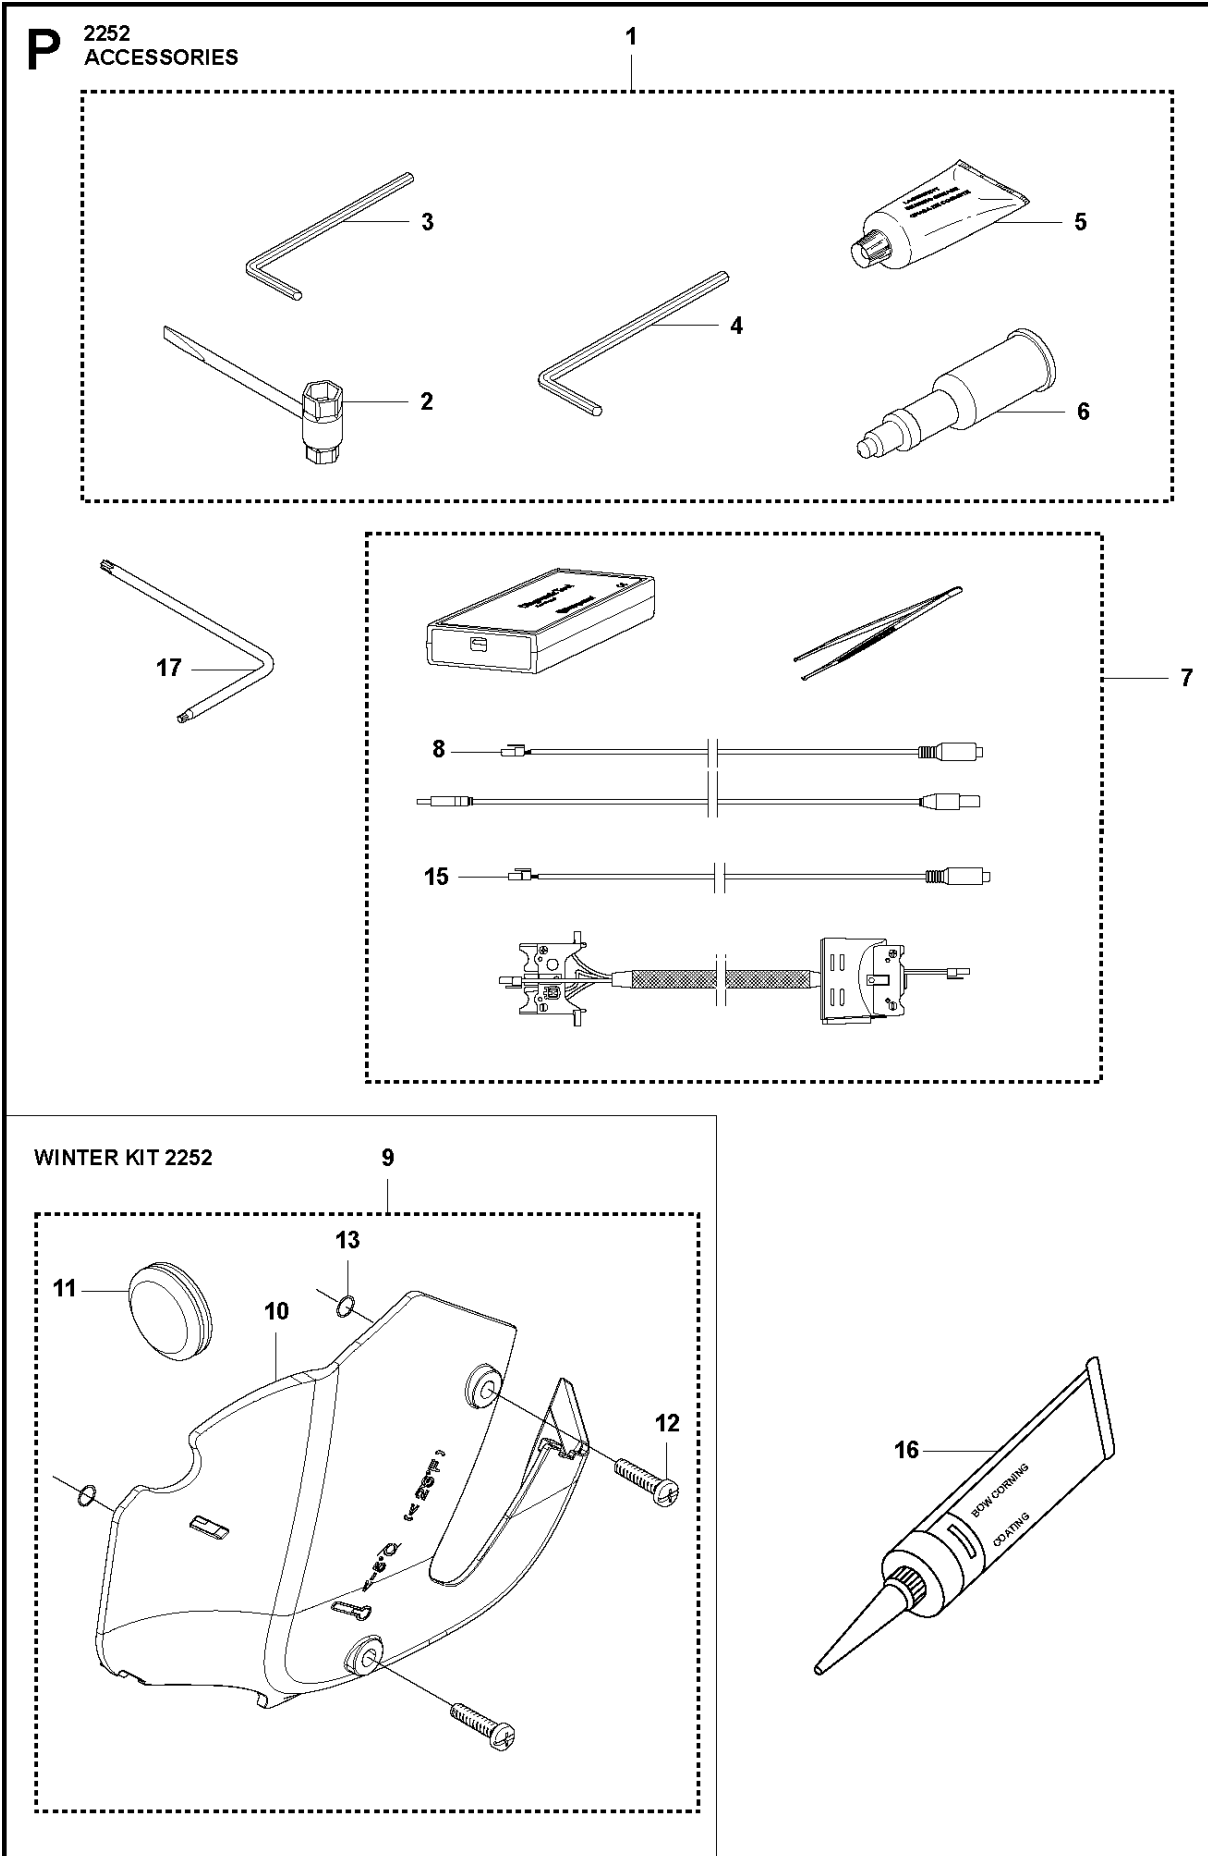

## CARBURETOR DETAILS

CS2252

Ref	Part No	Description	Remark	QTY	KIT
1	587 08 48-07	CARBURETTOR KIT	AT-7C	1	
4	577 26 29-01	RETAINER		1	1
5	574 35 77-01	LEVER		1	1
6	576 61 85-01	LEVER		1	1
7	577 21 92-01	THROTTLE LEVER ASSY		1	1
8	574 35 79-01	LINK		1	1
9	574 35 81-01	COVER		1	1
10	575 79 48-01	INLET		1	1
11	575 79 47-01	COVER		1	1
12	574 35 84-01	SHAFT ASSY		1	1
13	574 35 82-01	SHAFT		1	1
14	574 35 85-01	VALVE		1	1
15	574 35 75-01	VALVE		1	1
16	503 56 34-01	NEEDLE VALVE		1	1
21	504 79 08-01	PLUG		1	1
22	502 84 69-01	PLUG		1	1
25	504 13 09-06	GASKET		1	1
26	574 35 86-01	GASKET		1	1
19	576 61 88-01	NOZZLE ASSY		1	1
28	577 01 66-01	DIAPHRAGM		1	1
29	587 07 16-01	DIAPHRAGM		1	1
30	501 46 87-01	SCREW		1	1
31	537 00 34-01	SCREW		1	1
32	537 00 31-01	SCREW		4	1
33	502 84 71-01	SCREW		1	1
34	544 11 15-01	SCREW		2	1
35	574 35 90-01	SCREW		1	1
37	576 61 89-01	SCREW		4	1
38	503 56 24-01	SPRING		5	1
39	574 35 93-01	SPRING		1	1
40	574 35 94-01	SPRING		1	1
41	577 66 61-01	REPAIR KIT	- Up to s/n 20182399999	1	
45	579 32 31-01	THROTTLE VALVE ASSY		1	1
46	501 66 61-01	SCREEN		1	1
47	505 52 01-25	PIN		1	1
48	574 35 96-01	BUSHING		1	1
49	502 84 74-01	LEVER		1	1
51	586 76 74-01	SHAFT ASSY		1	1
52	574 35 76-01	SPRING		1	1
53	576 61 90-01	VALVE		1	1
54	503 79 95-01	RETAINER RING		1	1
55	576 66 65-01	GASKET KIT	- Up to s/n 20182399999	1	
55	596 57 08-01	DIAPHRAGM ASSY	From s/n 20182400001- For AT-7C.	1	
60	0	TBD	Download from your local supportsite		