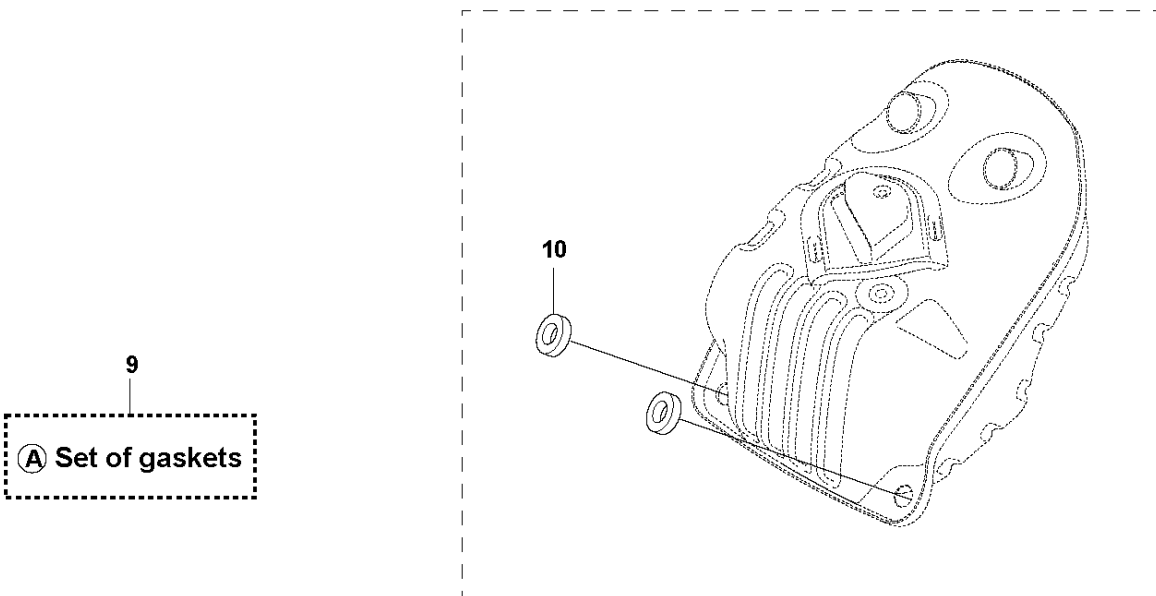

F 2252
MUFFLER

MUFFLER

CS2252

Ref	Part No	Description	Remark	QTY	KIT
1	523 05 26-04	MUFFLER KIT		1	
2	724 12 87-59	SCREW CRPANM		1	1
3	576 89 02-01	SPARK ARRESTER		1	1
4	525 82 51-04	SCREW ITXSCM		2	1
5	577 65 63-01	SLEEVE		2	1
6	523 05 24-01	GASKET		1	1, 9
7	523 05 25-01	HEAT DEFLECTOR		1	1
8	525 76 25-01	SCREW ITXSCM		2	
9	577 76 66-03	GASKET KIT	A=Set of gaskets -Up to s/n 20182399999	1	
9	577 76 66-04	GASKET KIT	A=Set of gaskets From s/n 20182400001-	1	
10	577 90 22-01	WASHER	s/n up to - 20133901920	2