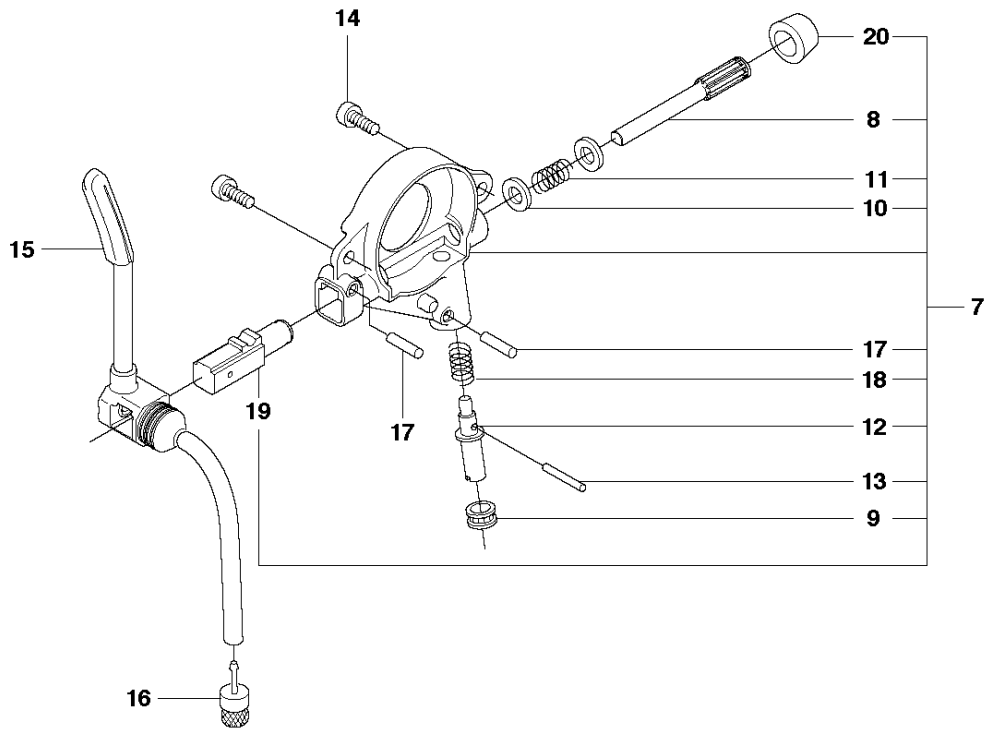

# SPARE PARTS LIST

CHAIN SAWS

CS2252

**A** 2252  
CHAIN BRAKE & CLUTCH COVER

## CHAIN BRAKE &amp; CLUTCH COVER

CS2252

Ref	Part No	Description	Remark	QTY KIT	
1	578 22 98-01	HAND GUARD		1	
2	526 83 45-01	SCREW		2	
3	577 78 02-01	BUSHING		2	
4	505 19 73-01	NUT		2	
5	577 79 10-03	CLUTCH COVER ASSY		1	
6	503 75 18-01	PIN		1	5
7	526 22 18-01	SCREW CITXPANT		5	5
8	505 19 93-01	KNEE JOINT ASSY		1	5
9	503 90 83-01	BRAKE SPRING		1	5
10	505 19 95-02	BRAKE BAND ASSY		1	5
11	505 20 16-01	GUARD		1	5
12	505 19 97-02	COVER		1	5
14	578 03 75-01	DECAL		1	5
15	575 26 04-03	CHAIN TENSIONER KIT		1	5
16	740 48 07-02	O-RING		1	15, 5
17	503 23 00-63	WASHER		1	15, 5
21	537 01 74-01	BEARING SLEEVE		1	15, 5
22	505 19 98-02	CHAIN GUIDE		1	5

## CLUTCH &amp; OIL PUMP

CS2252

Ref	Part No	Description	Remark	QTY	KIT
1	577 51 82-01	CLUTCH ASSY		1	
2	537 35 91-01	CLUTCH SPRING		2	1
3	575 26 10-05	CLUTCH DRUM ASSY	".325""x7"	1	
4	501 45 74-02	RIM	".325""x7"	1	3
5	503 25 34-01	NEEDLE BEARING		1	3
6	505 20 08-01	WORM WHEEL		1	
7	505 19 99-04	OIL PUMP ASSY		1	
8	505 20 02-01	PUMP PISTON		1	7
9	505 20 03-01	CASING		1	7
10	503 23 00-60	WASHER		2	7
11	503 89 16-01	SPRING		1	7
12	505 15 70-01	ADJUSTMENT SCREW		1	7
13	721 11 64-30	GROOVED PIN		1	7, 12
14	526 81 81-01	SCREW ITXSCM		2	
15	505 20 04-01	OIL HOSE		1	
16	504 71 00-03	OIL PLUMMET		1	
17	720 12 33-00	PARALLEL PIN		2	7
18	503 89 15-01	SPRING		1	7
19	505 20 01-01	PUMP CYLINDER		1	7
20	503 62 49-01	SEALING PLUG		1	7