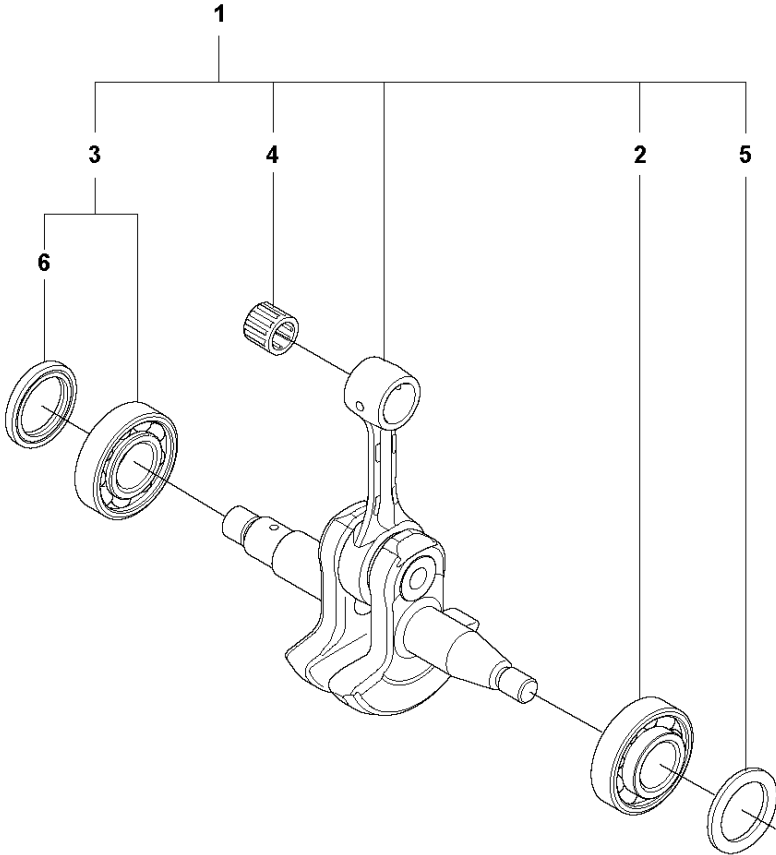

E 2252
CRANKSHAFT

CRANKSHAFT

CS2252

Ref	Part No	Description	Remark	QTY	KIT
1	577 76 73-10	CRANKSHAFT ASSY		1	
2	505 13 35-03	BALL BEARING		2	1
3	525 43 42-03	BALL BEARING		1	1
4	503 25 63-02	NEEDLE BEARING		1	1
5	525 39 12-01	RADIAL SEAL		2	1
6	505 41 61-01	RADIAL SEAL		1	1, 3