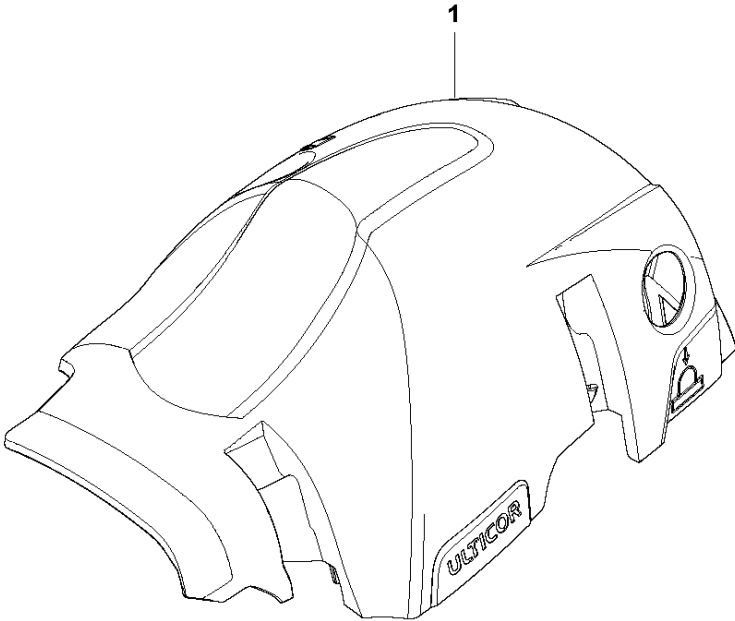

C 2252
CYLINDER COVER

CYLINDER COVER

CS2252

Ref	Part No	Description	Remark	QTY KIT
1	578 22 97-01	CYLINDER COVER		1
2	537 07 23-01	HEAT PROTECTOR		1