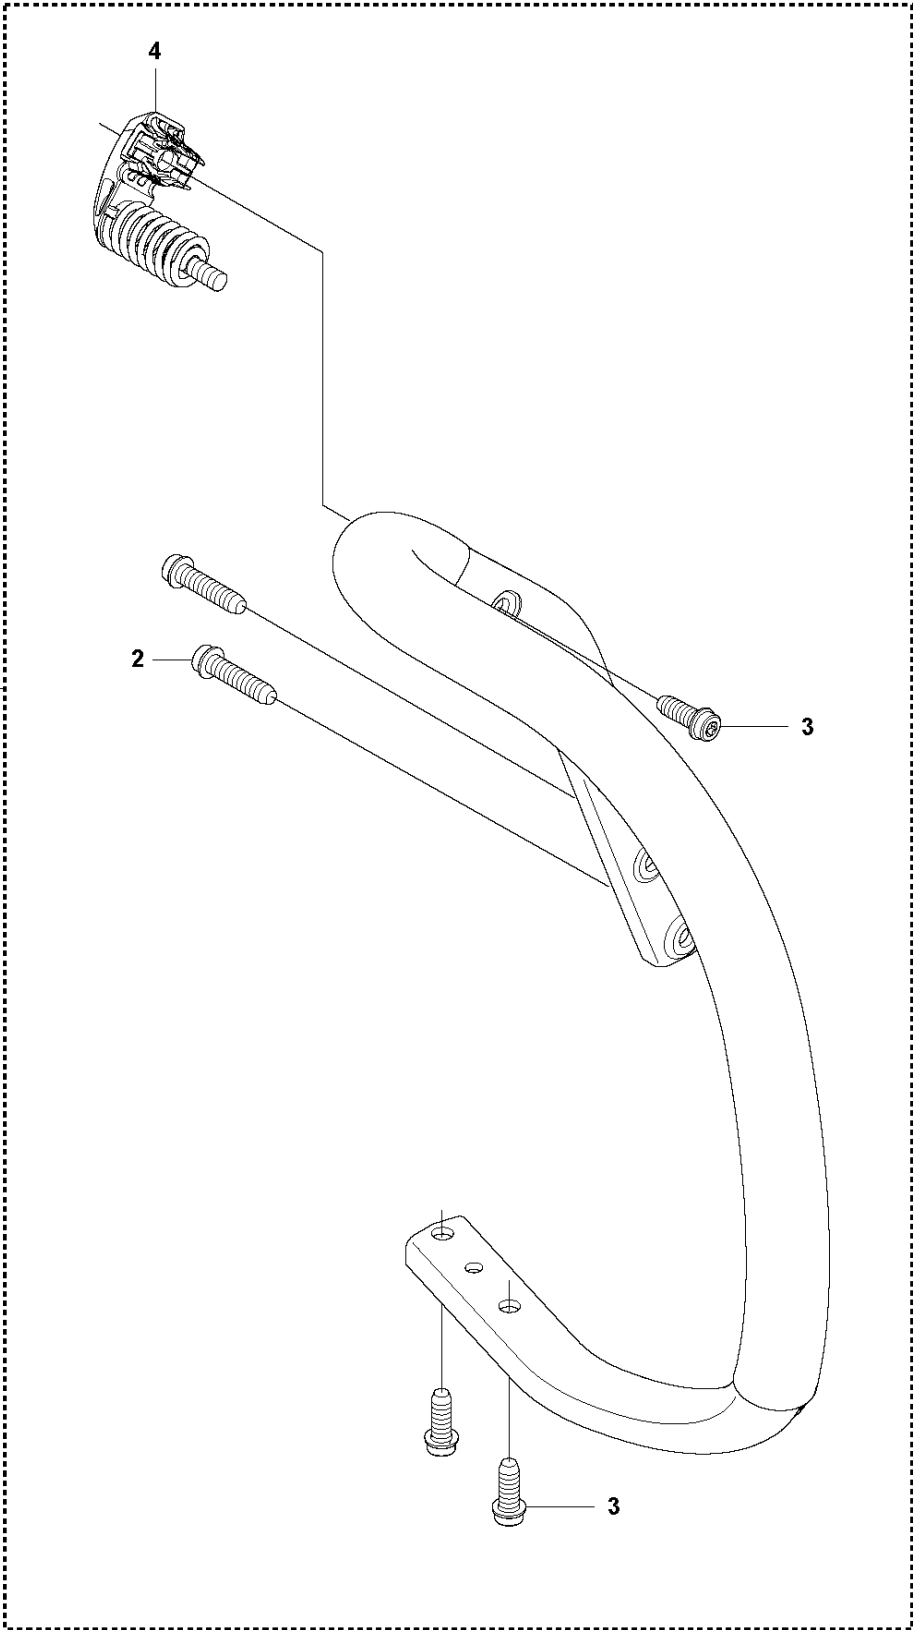

K 2252
HANDLE

Ref	Part No	Description	Remark	QTY	KIT
1	580 89 16-03	FRONT HANDLE ASSY		1	
2	525 79 81-03	SCREW ITXSCFT		2	1
3	525 79 81-01	SCREW ITXSCFT		4	1
4	522 95 15-08	ANTIVIBRATION ELEMENT		1	1