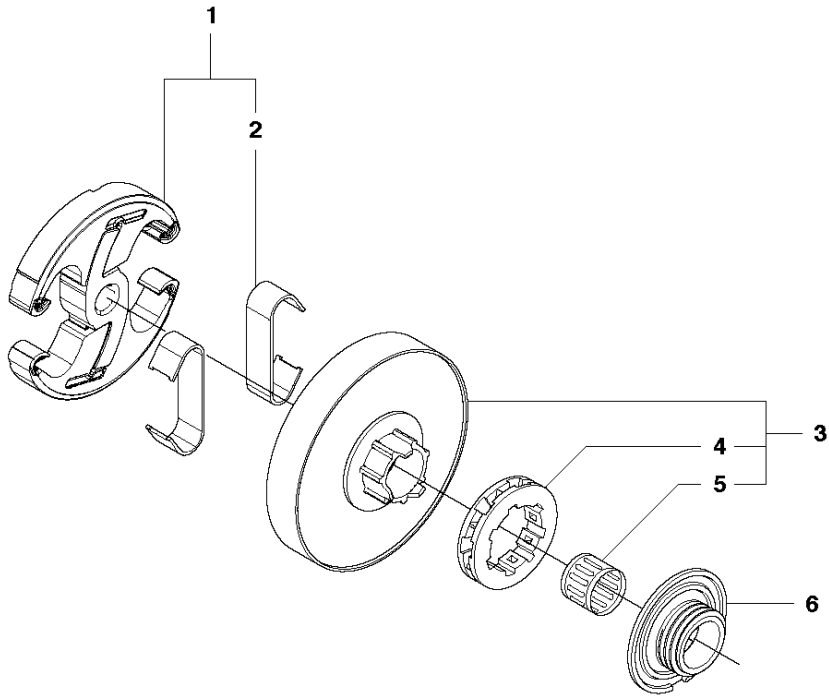

# SPARE PARTS LIST

CHAIN SAWS

CS2252

**A** 2252  
CHAIN BRAKE & CLUTCH COVER

## CHAIN BRAKE &amp; CLUTCH COVER

CS2252

Ref	Part No	Description	Remark	QTY KIT	
1	578 22 98-01	HAND GUARD		1	
2	526 83 45-01	SCREW		2	
3	577 78 02-01	BUSHING		2	
4	505 19 73-01	NUT		2	
5	577 79 10-03	CLUTCH COVER ASSY		1	
6	503 75 18-01	PIN		1	5
7	526 22 18-01	SCREW CITXPANT		5	5
8	505 19 93-01	KNEE JOINT ASSY		1	5
9	503 90 83-01	BRAKE SPRING		1	5
10	505 19 95-02	BRAKE BAND ASSY		1	5
11	505 20 16-01	GUARD		1	5
12	505 19 97-02	COVER		1	5
14	578 03 75-01	DECAL		1	5
15	575 26 04-03	CHAIN TENSIONER KIT		1	5
16	740 48 07-02	O-RING		1	15, 5
17	503 23 00-63	WASHER		1	15, 5
21	537 01 74-01	BEARING SLEEVE		1	15, 5
22	505 19 98-02	CHAIN GUIDE		1	5

## CLUTCH &amp; OIL PUMP

CS2252

Ref	Part No	Description	Remark	QTY	KIT
1	577 51 82-01	CLUTCH ASSY		1	
2	537 35 91-01	CLUTCH SPRING		2	1
3	575 26 10-05	CLUTCH DRUM ASSY	".325""x7"	1	
4	501 45 74-02	RIM	".325""x7"	1	3
5	503 25 34-01	NEEDLE BEARING		1	3
6	505 20 08-01	WORM WHEEL		1	
7	505 19 99-04	OIL PUMP ASSY		1	
8	505 20 02-01	PUMP PISTON		1	7
9	505 20 03-01	CASING		1	7
10	503 23 00-60	WASHER		2	7
11	503 89 16-01	SPRING		1	7
12	505 15 70-01	ADJUSTMENT SCREW		1	7
13	721 11 64-30	GROOVED PIN		1	7, 12
14	526 81 81-01	SCREW ITXSCM		2	
15	505 20 04-01	OIL HOSE		1	
16	504 71 00-03	OIL PLUMMET		1	
17	720 12 33-00	PARALLEL PIN		2	7
18	503 89 15-01	SPRING		1	7
19	505 20 01-01	PUMP CYLINDER		1	7
20	503 62 49-01	SEALING PLUG		1	7