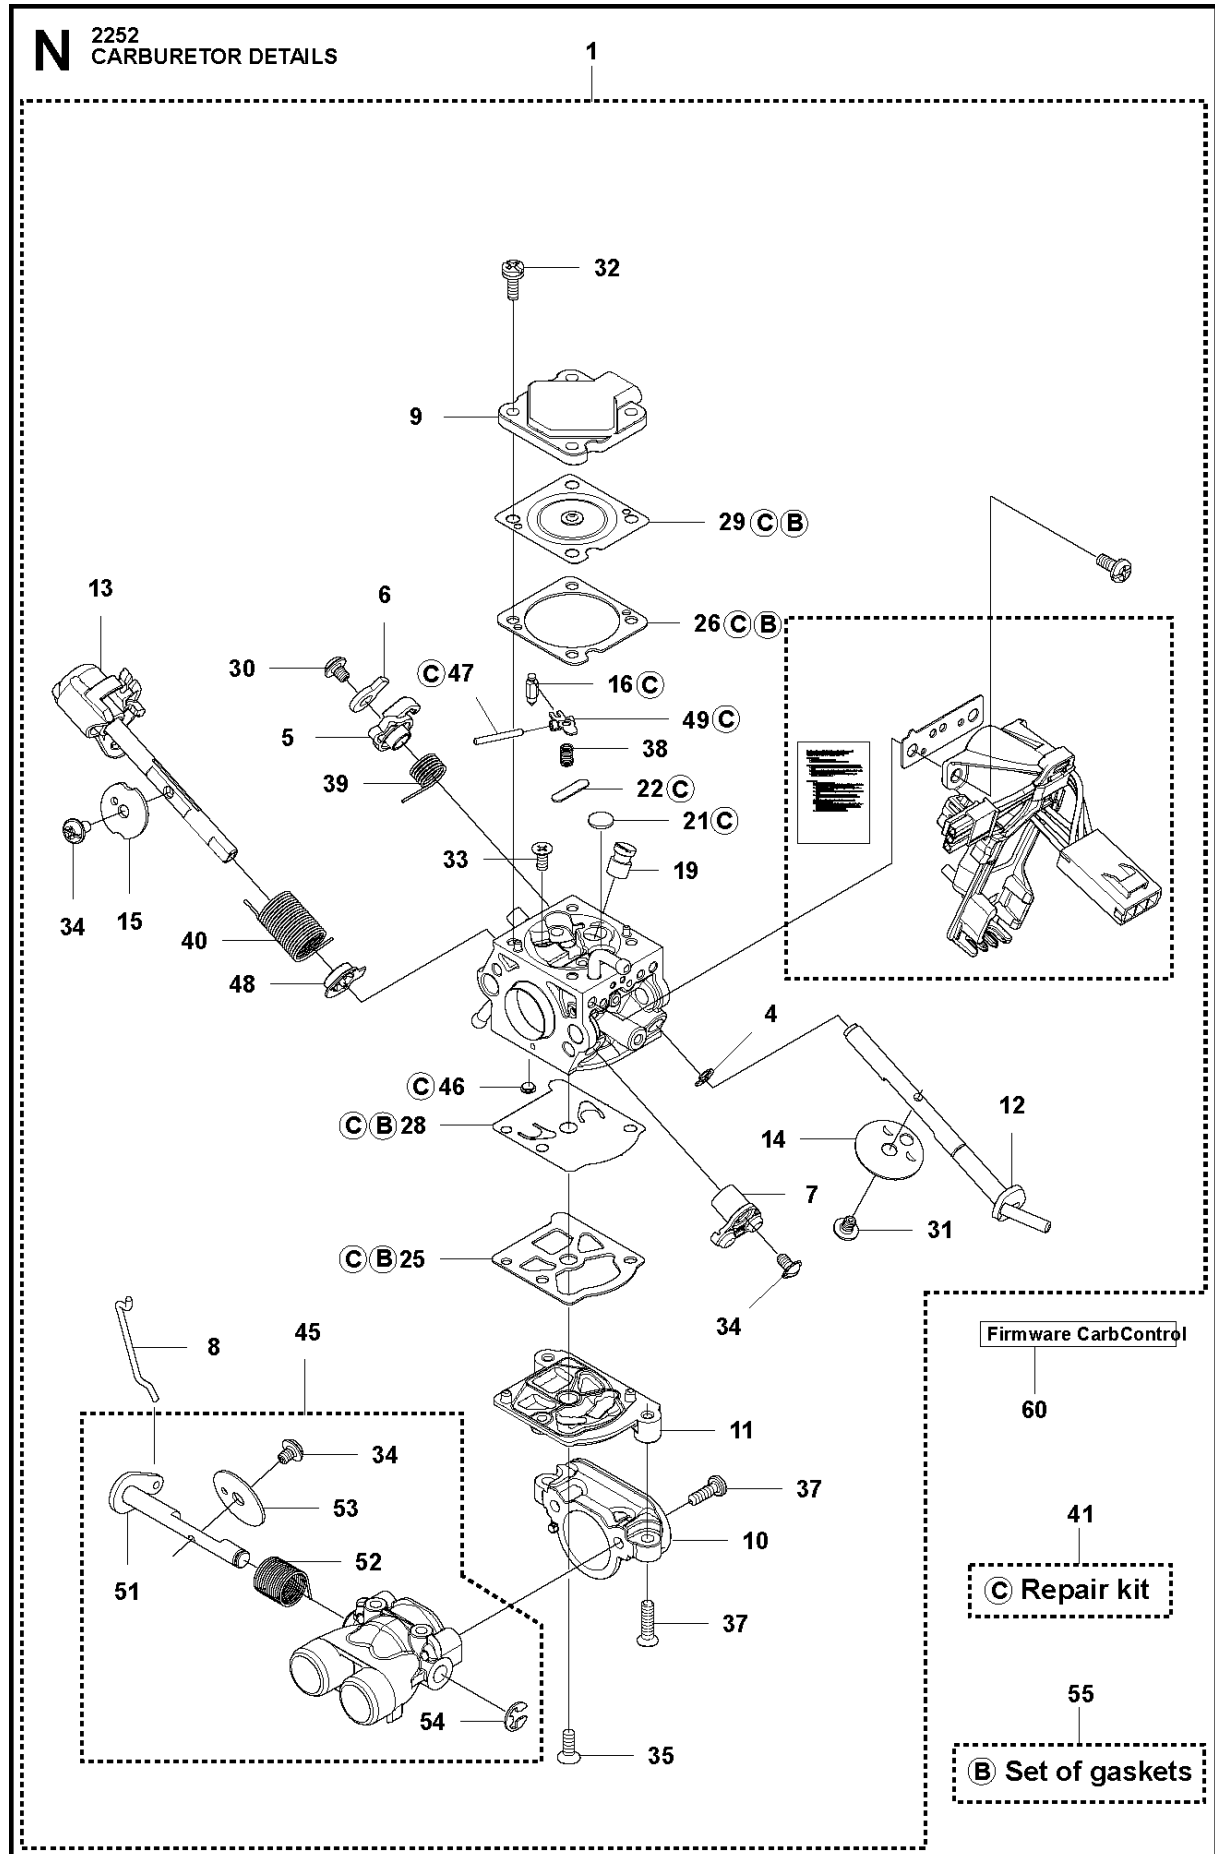

CARBURETOR DETAILS

CS2252

Ref	Part No	Description	Remark	QTY	KIT
1	587 08 48-07	CARBURETTOR KIT	AT-7C	1	
4	577 26 29-01	RETAINER		1	1
5	574 35 77-01	LEVER		1	1
6	576 61 85-01	LEVER		1	1
7	577 21 92-01	THROTTLE LEVER ASSY		1	1
8	574 35 79-01	LINK		1	1
9	574 35 81-01	COVER		1	1
10	575 79 48-01	INLET		1	1
11	575 79 47-01	COVER		1	1
12	574 35 84-01	SHAFT ASSY		1	1
13	574 35 82-01	SHAFT		1	1
14	574 35 85-01	VALVE		1	1
15	574 35 75-01	VALVE		1	1
16	503 56 34-01	NEEDLE VALVE		1	1
21	504 79 08-01	PLUG		1	1
22	502 84 69-01	PLUG		1	1
25	504 13 09-06	GASKET		1	1
26	574 35 86-01	GASKET		1	1
19	576 61 88-01	NOZZLE ASSY		1	1
28	577 01 66-01	DIAPHRAGM		1	1
29	587 07 16-01	DIAPHRAGM		1	1
30	501 46 87-01	SCREW		1	1
31	537 00 34-01	SCREW		1	1
32	537 00 31-01	SCREW		4	1
33	502 84 71-01	SCREW		1	1
34	544 11 15-01	SCREW		2	1
35	574 35 90-01	SCREW		1	1
37	576 61 89-01	SCREW		4	1
38	503 56 24-01	SPRING		5	1
39	574 35 93-01	SPRING		1	1
40	574 35 94-01	SPRING		1	1
41	577 66 61-01	REPAIR KIT	- Up to s/n 20182399999	1	
45	579 32 31-01	THROTTLE VALVE ASSY		1	1
46	501 66 61-01	SCREEN		1	1
47	505 52 01-25	PIN		1	1
48	574 35 96-01	BUSHING		1	1
49	502 84 74-01	LEVER		1	1
51	586 76 74-01	SHAFT ASSY		1	1
52	574 35 76-01	SPRING		1	1
53	576 61 90-01	VALVE		1	1
54	503 79 95-01	RETAINER RING		1	1
55	576 66 65-01	GASKET KIT	- Up to s/n 20182399999	1	
55	596 57 08-01	DIAPHRAGM ASSY	From s/n 20182400001- For AT-7C.	1	
60	0	TBD	Download from your local supportsite