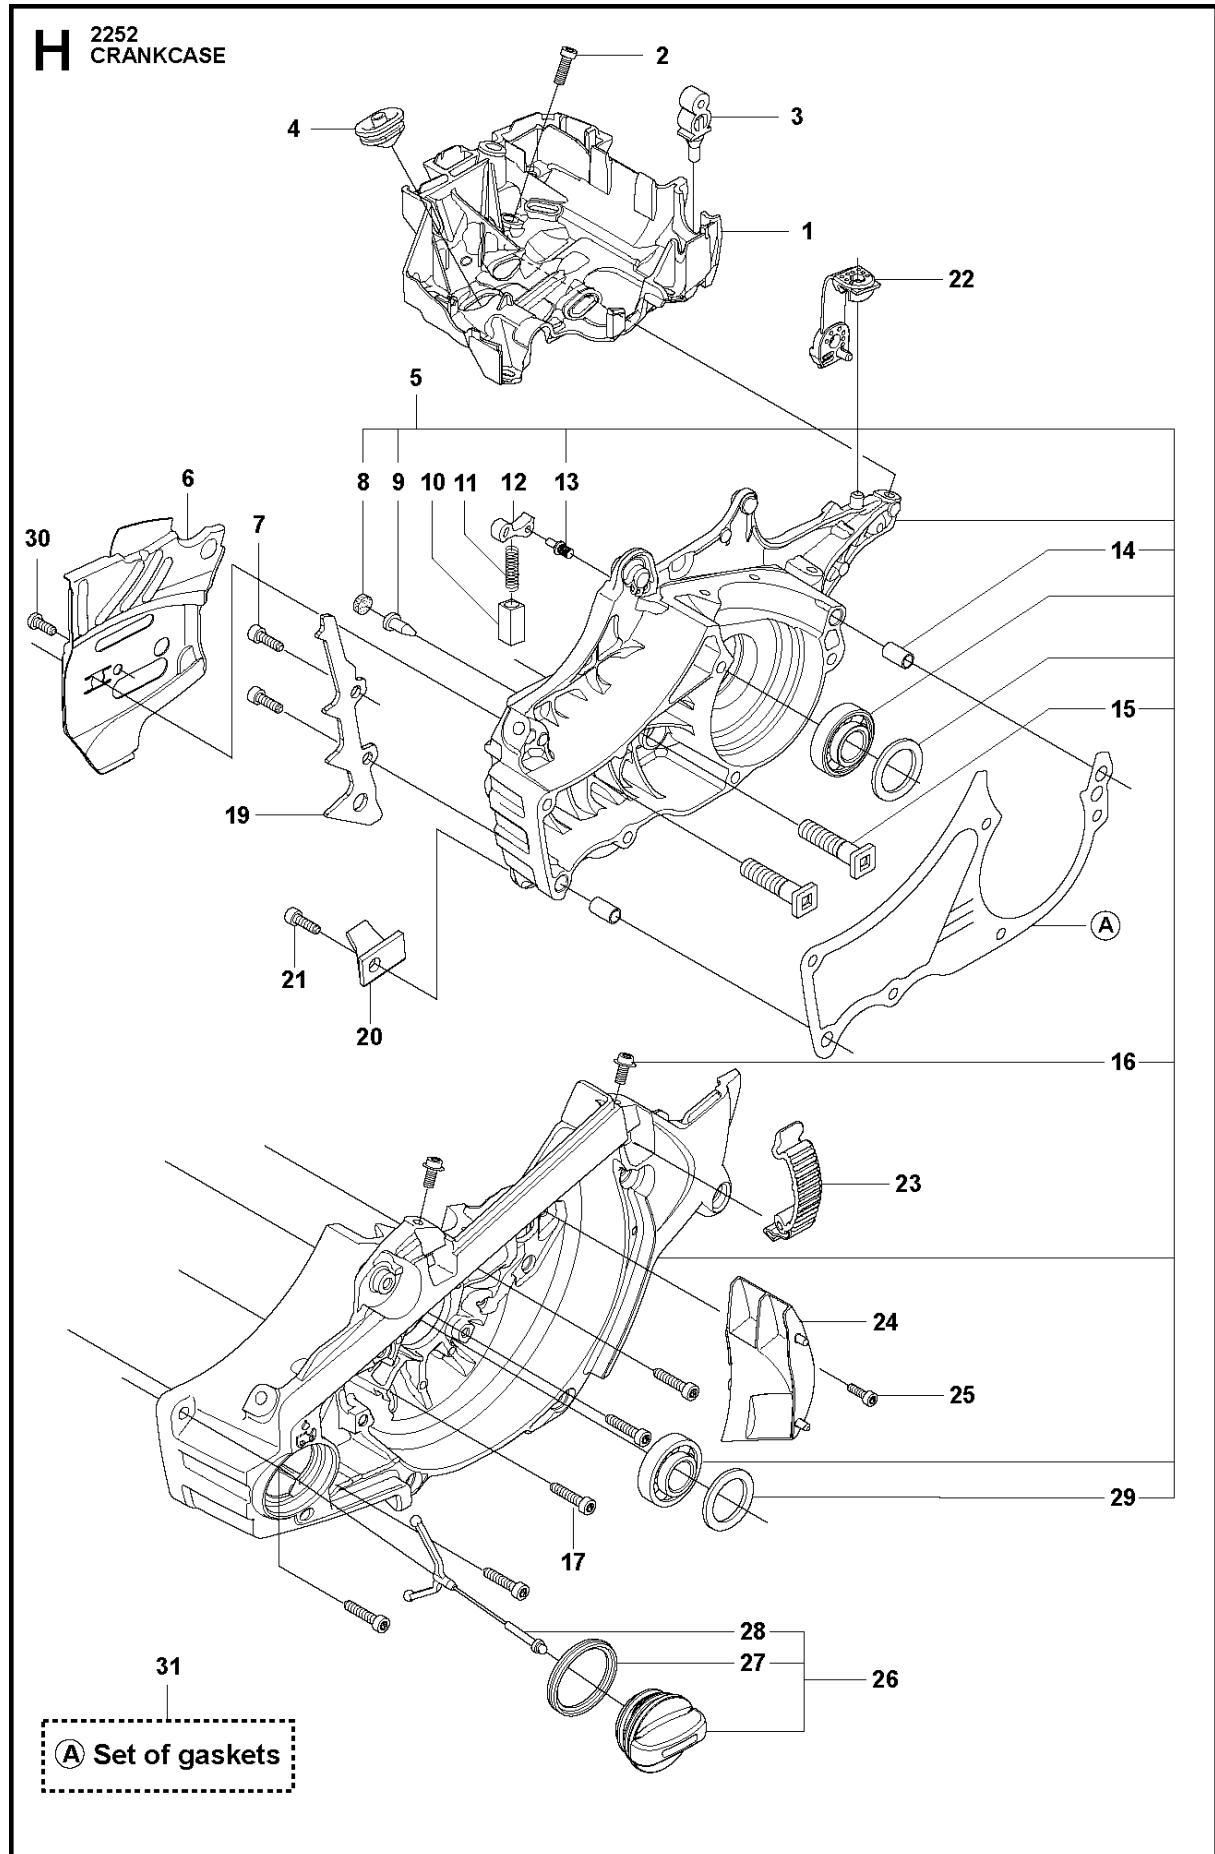

CRANKCASE

CS2252

Ref	Part No	Description	Remark	QTY	KIT
1	525 40 32-02	CARBURETTOR		1	
2	525 75 52-02	SCREW ITXSCFM		4	
3	503 86 93-01	SUPPORT		2	
4	581 55 92-01	BELLOWS		1	
5	577 83 47-15	CRANKCASE ASSY		1	
6	522 74 28-01	CHAIN GUIDE PLATE		1	
7	575 79 35-01	SCREW ITXPANM		2	
8	537 40 35-01	FILTER		1	5
9	530 02 61-19	CHECK VALVE		1	5
10	537 21 07-01	SPRING GUIDE		1	
11	503 43 65-01	POSITION SPRING		1	
12	505 20 12-01	CATCH		1	
13	503 75 18-01	PIN		1	5
14	501 27 08-01	GUIDE BUSHING		2	5
15	505 21 73-01	BAR BOLT		2	5
16	525 82 44-01	SCREW ITXSCM		2	5
17	575 84 11-04	SCREW ITXSCM		6	
19	578 40 05-01	SPIKE		1	
20	537 37 79-02	CHAIN CATCHER		1	
21	525 79 81-03	SCREW ITXSFT		1	
22	505 12 58-01	DEFLECTION LIMITER		1	
23	503 89 47-02	SNAP LOCKING		3	
24	588 05 92-01	AIR NOZZLE		1	
25	526 81 81-01	SCREW ITXSCM		1	
26	505 41 52-03	TANK CAP ASSY		1	
27	589 24 13-01	GASKET		1	26
28	503 57 89-01	HOLDER		1	26
29	525 39 12-01	RADIAL SEAL		1	5
30	525 88 74-01	SCREW CITXPANT		1	
31	577 76 66-03	GASKET KIT	A=Set of gaskets -Up to s/n 20182399999	1	
31	577 76 66-04	GASKET KIT	A=Set of gaskets From s/n 20182400001-	1