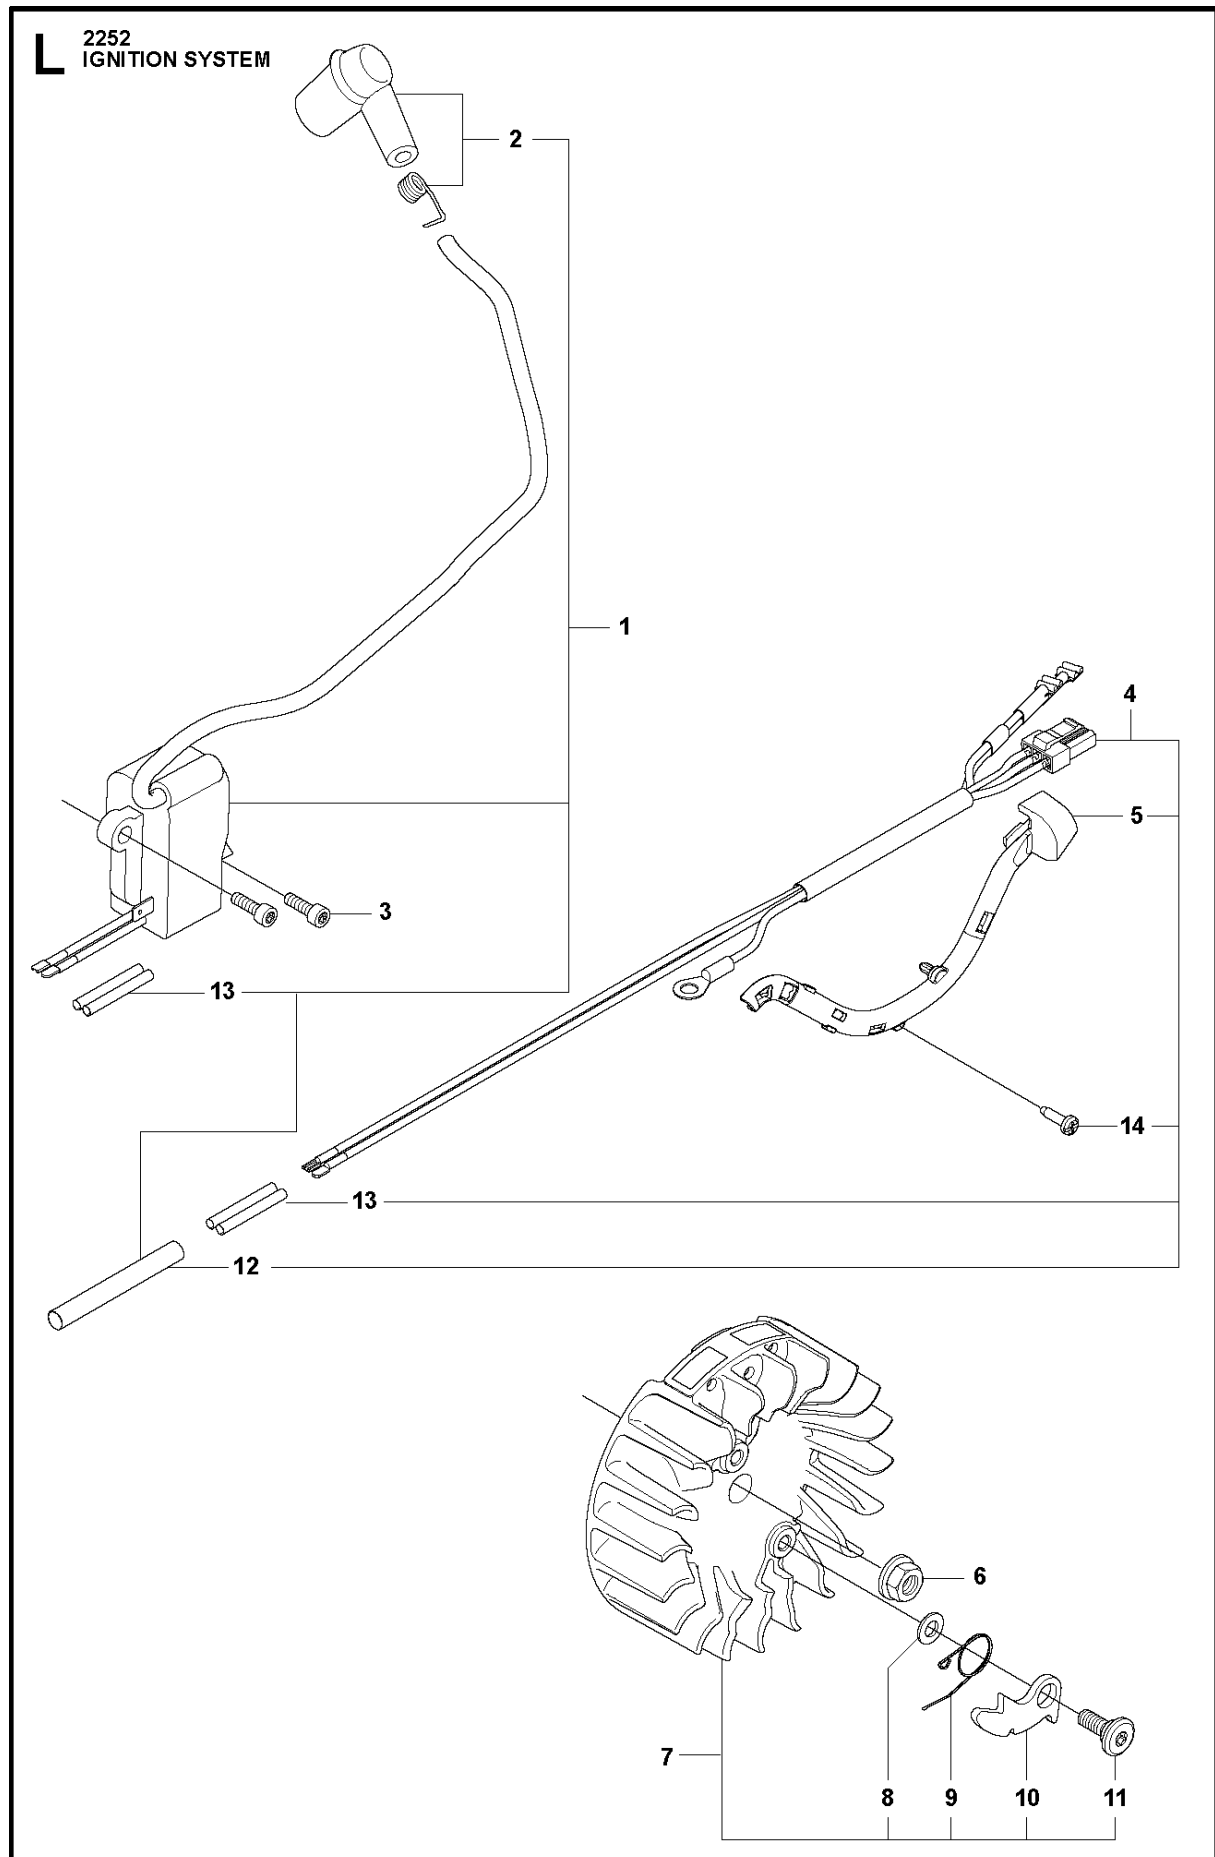

IGNITION SYSTEM

CS2252

Ref	Part No	Description	Remark	QTY	KIT
1	581 72 37-02	IGNITION MODULE ASSY		1	
2	501 48 54-04	SPARK PLUG CAP ASSY		1	1
3	525 75 52-03	SCREW ITXSCFM		2	1
4	575 43 06-01	WIRING ASSY		1	
5	505 17 82-01	CABLE HOLDER		1	4
6	503 22 04-01	NUT		1	
7	522 93 78-03	FLYWHEEL ASSY		1	
8	503 23 00-42	WASHER		2	7
9	501 67 35-01	SPRING		2	7
10	501 67 32-01	PAWL		2	7
11	506 00 69-01	SCREW		2	7
12	504 04 35-05	CABLE COVER		1	1,4
13	503 23 85-01	SHRINKAGE HOSE		2	4
14	525 88 74-01	SCREW CITXPANT		1	4