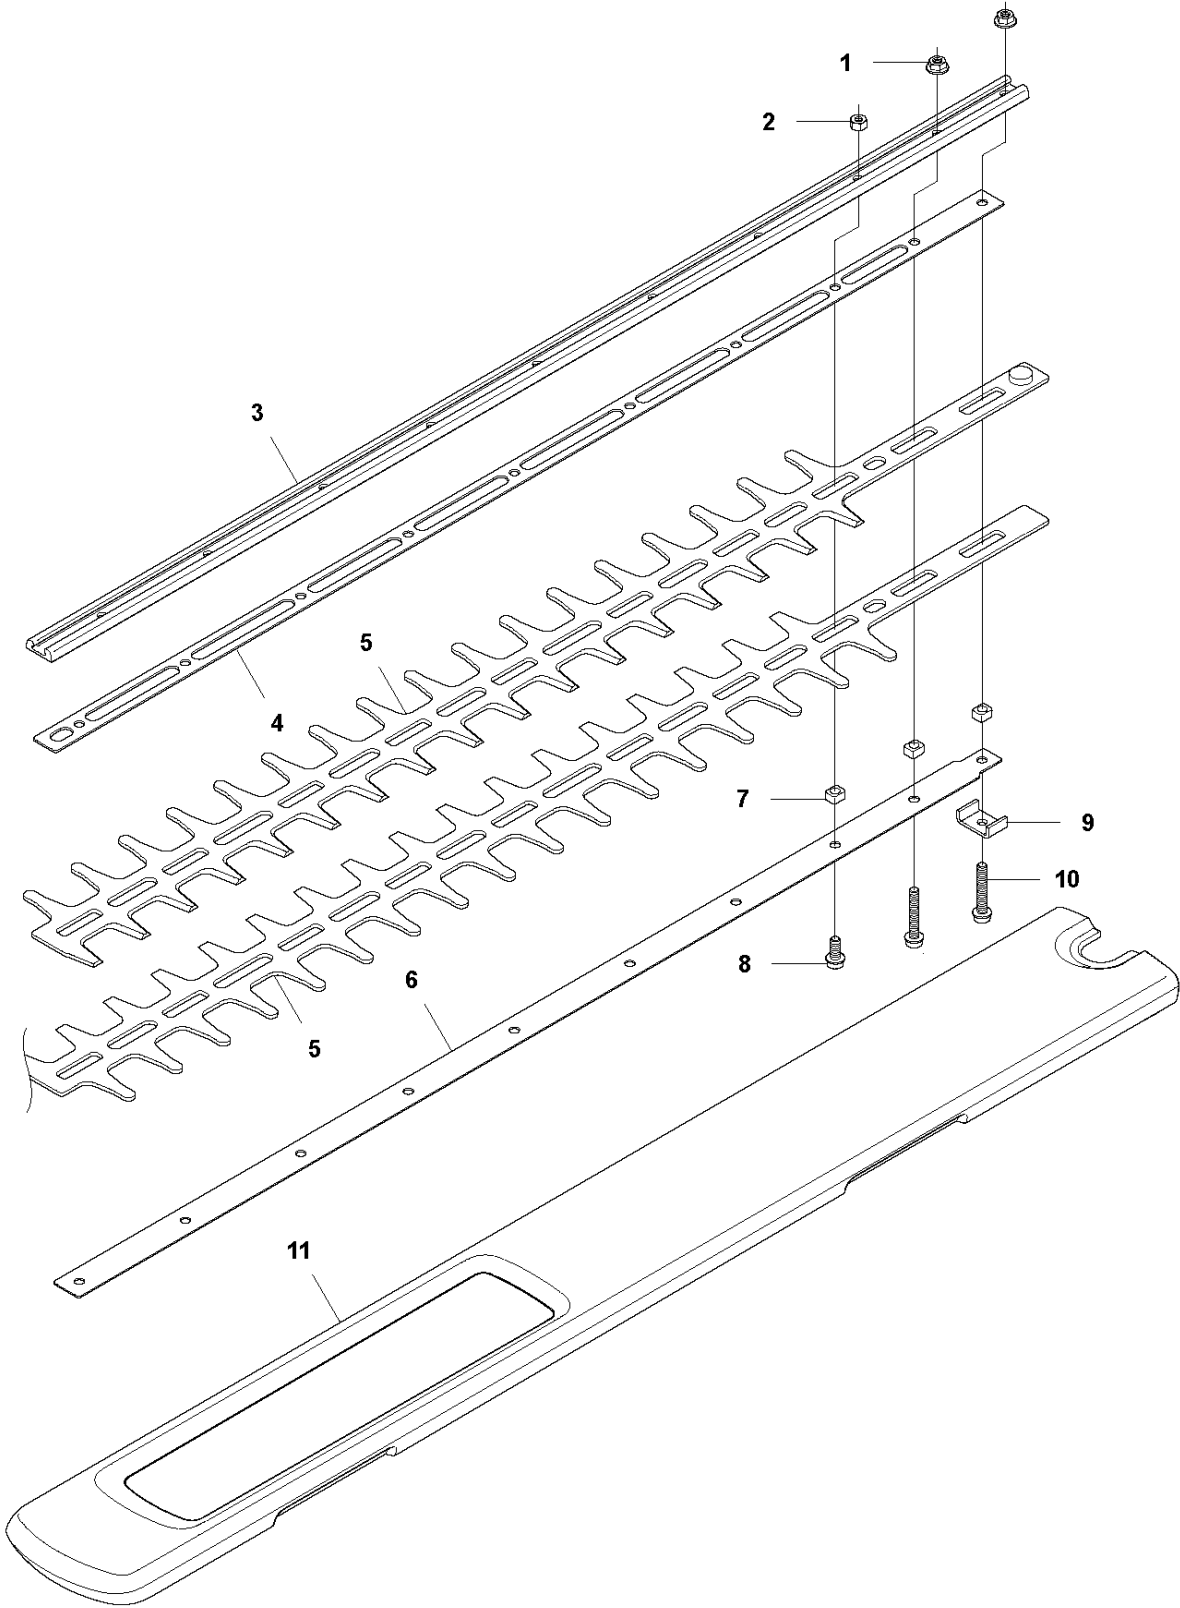

M HT2223T
CUTTING EQUIPMENT

CUTTING EQUIPMENT

HT2223 T

Ref	Part No	Description	Remark	QTY KIT
1	731 71 14-51	HEXAGON NUT FLANGE		2
2	731 23 14-01	HEXAGON NUT		10
3	525 35 08-02	BAR		1
4	525 35 17-01	WEAR PLATE		1
5	525 35 15-01	BLADE		2
6	525 35 12-01	BAR		1
7	525 35 19-01	SPACER		10
8	525 75 51-05	SCREW ITXSCFM		8
9	525 35 20-01	BRACKET		1
10	525 75 51-03	SCREW ITXSCFM		2
11	577 26 88-02	TRANSPORT GUARD		1