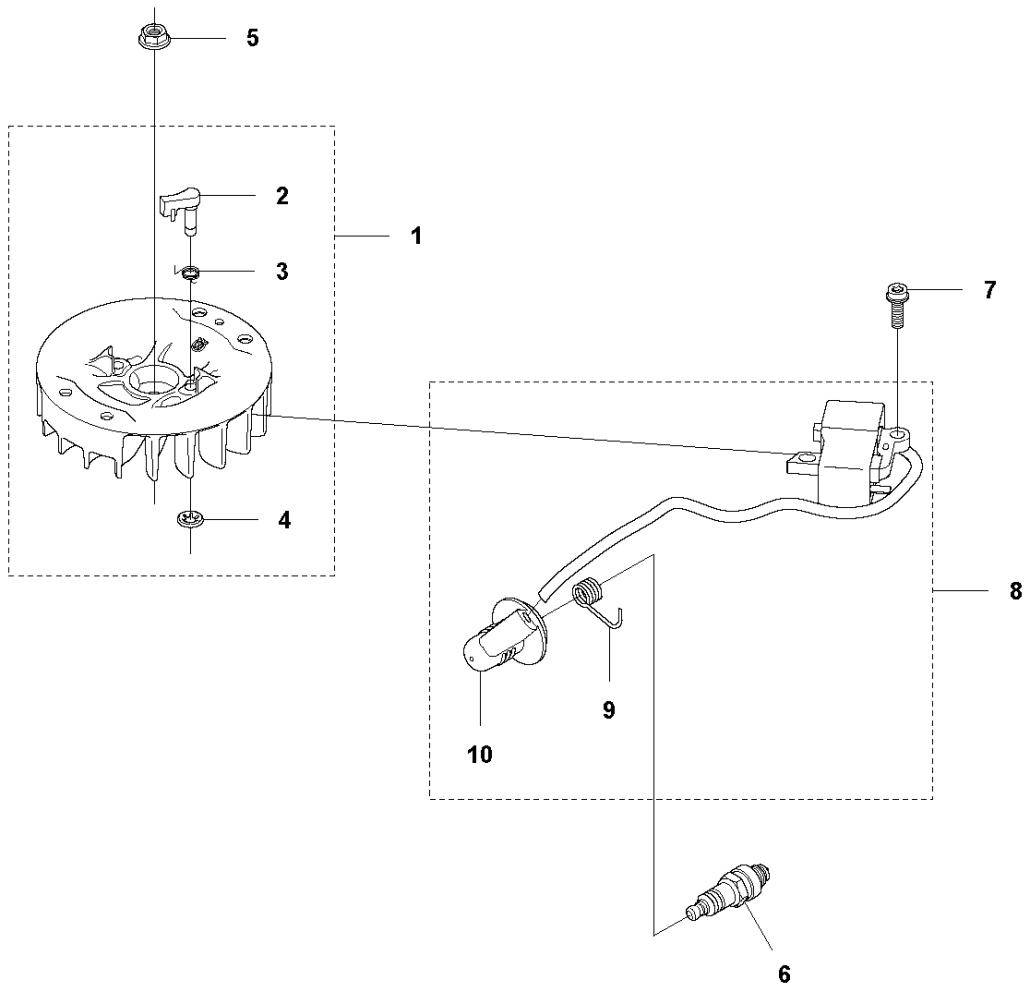

B HT2223T
CYLINDER COVER

CYLINDER COVER

HT2223 T

Ref	Part No	Description	Remark	QTY	KIT
1	576 64 27-01	HEAT PROTECTOR		1	
2	504 08 80-01	SCREW ITXSCM		2	
3	576 64 29-01	CYLINDER COVER ASSY		1	
4	575 43 46-01	THREAD BUSHING		2	3

C HT2223T
CARBURETOR & AIRFILTER

CARBURETOR & AIR FILTER

HT2223 T

Ref	Part No	Description	Remark	QTY	KIT
1	576 64 56-01	DECAL		1	
2	537 21 32-02	KNOB		1	
3	576 97 81-01	AIR FILTER COVER		1	
4	523 01 34-01	AIR FILTER		1	
5	573 92 58-02	SCREW ITXSCFT		2	
6	523 01 25-01	CHOKE		1	
7	523 01 27-02	FILTER HOLDER ASSY		1	
8	544 10 58-02	TUBULAR RIVET		2	7
9	544 10 58-03	TUBULAR RIVET		1	7
10	731 23 14-01	HEXAGON NUT		1	7
11	523 01 24-01	CARBURETTOR		1	
12	525 54 85-01	GASKET		1	
13	574 44 40-02	SCREW ITXSCT		2	
14	576 27 75-02	BRACKET		1	
15	525 76 09-04	SCREW ITXSCM		4	
16	525 74 17-02	MANIFOLD		1	
17	522 91 13-01	TUBULAR RIVET		4	16
18	522 91 85-01	GASKET		1	
19	588 98 60-01	KIT		1	

D HT2223T
FUEL TANK

FUEL TANK

HT2223 T

Ref	Part No	Description	Remark	QTY	KIT
1	523 01 42-03	TANK ASSY		1	
2	544 10 58-02	TUBULAR RIVET		2	1
3	574 60 39-01	FUEL FILTER		1	1
4	544 32 50-02	FUEL HOSE	300mm	1	1
5	575 55 38-01	GROMMET		1	1
6	574 60 02-01	HOSE	150mm	1	1
7	504 11 32-03	TANK CAP		1	
8	525 82 20-01	FUEL TANK ISOLATOR		2	
9	525 75 51-01	SCREW ITXSCFM		2	
10	537 18 39-01	THROTTLE LOCKOUT		1	1

E HT2223T
IGNITION SYSTEM

IGNITION SYSTEM

HT2223 T

Ref	Part No	Description	Remark	QTY	KIT
1	525 73 95-01	FLYWHEEL ASSY		1	
2	525 63 71-01	STARTER PAWL		2	1
3	573 95 15-01	SPRING		2	1
4	735 58 30-00	WASHER		2	1
5	731 71 16-51	HEXAGON NUT FLANGE		1	
6	590 71 02-01	SPARK PLUG		1	
7	525 75 51-01	SCREW ITXSCFM		2	
8	585 07 40-02	IGNITION MODULE		1	
9	501 48 56-01	CONTACT SPRING		1	8
10	577 57 25-01	SPARK PLUG CAP		1	8