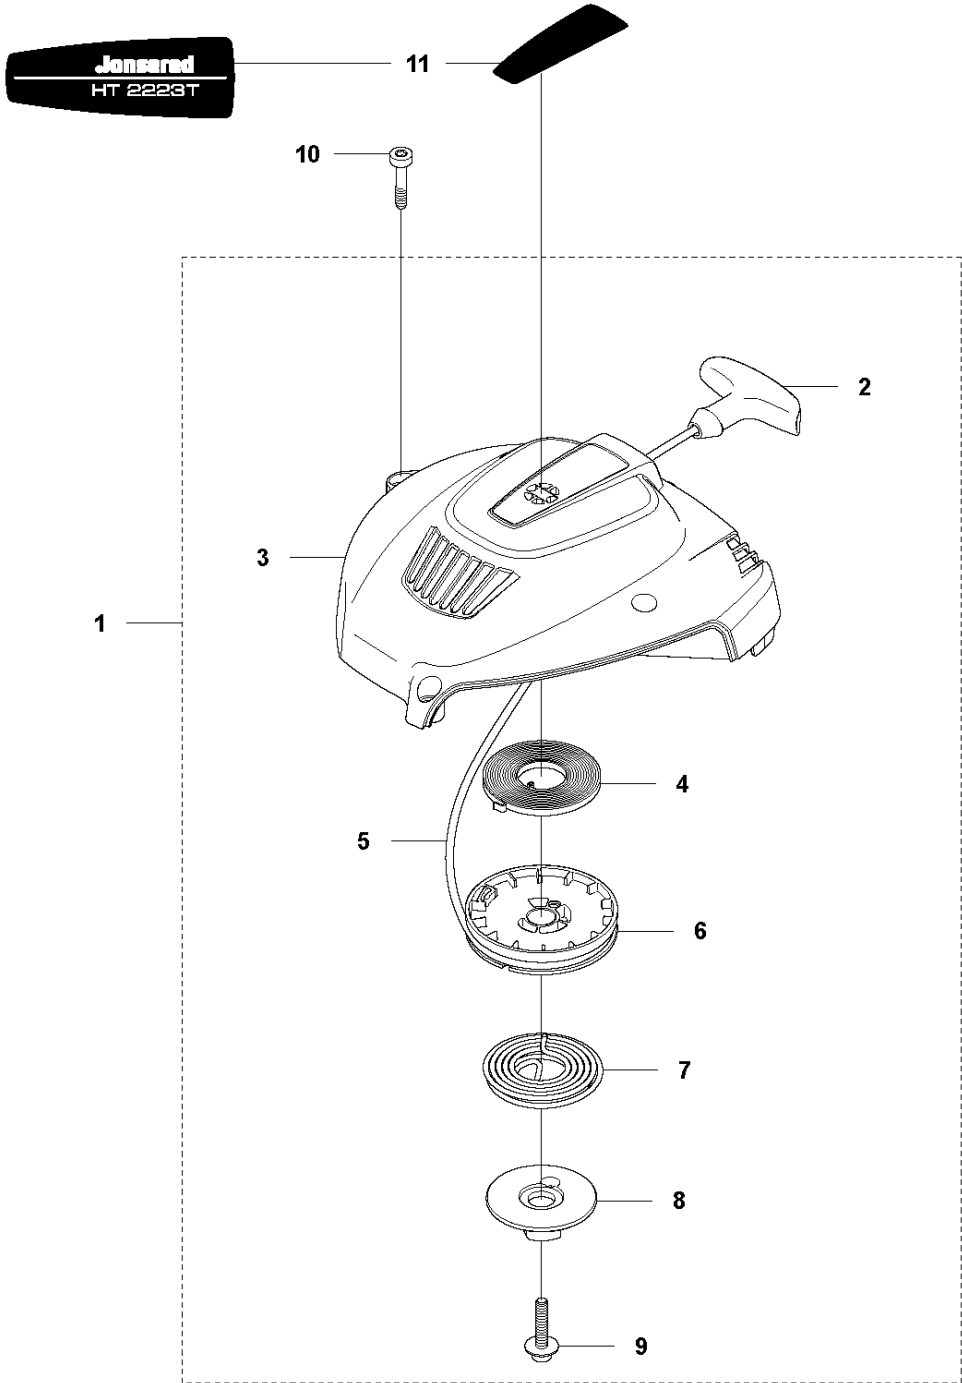

SPARE PARTS LIST

HEDGE TRIMMERS

HT2223 T

A HT2223T
STARTER

STARTER

HT2223 T

Ref	Part No	Description	Remark	QTY	KIT
1	576 63 79-01	STARTER ASSY		1	
2	575 59 99-01	STARTER HANDLE		1	1
3	576 63 80-01	STARTER HOUSING		1	1
4	575 89 64-01	SPRING		1	1
5	574 28 69-02	STARTER CORD		1	1
6	523 01 07-01	STARTER PULLEY		1	1
7	523 01 10-01	SPRING		1	1
8	523 01 12-01	DRIVER		1	1
9	577 22 61-03	SCREW ITXSCT		1	1
10	504 08 80-01	SCREW ITXSCM		4	
11	578 90 96-02	DECAL		1	

B HT2223T
CYLINDER COVER

CYLINDER COVER

HT2223 T

Ref	Part No	Description	Remark	QTY	KIT
1	576 64 27-01	HEAT PROTECTOR		1	
2	504 08 80-01	SCREW ITXSCM		2	
3	576 64 29-01	CYLINDER COVER ASSY		1	
4	575 43 46-01	THREAD BUSHING		2	3

C HT2223T
CARBURETOR & AIRFILTER

CARBURETOR & AIR FILTER

HT2223 T

Ref	Part No	Description	Remark	QTY	KIT
1	576 64 56-01	DECAL		1	
2	537 21 32-02	KNOB		1	
3	576 97 81-01	AIR FILTER COVER		1	
4	523 01 34-01	AIR FILTER		1	
5	573 92 58-02	SCREW ITXSCFT		2	
6	523 01 25-01	CHOKE		1	
7	523 01 27-02	FILTER HOLDER ASSY		1	
8	544 10 58-02	TUBULAR RIVET		2	7
9	544 10 58-03	TUBULAR RIVET		1	7
10	731 23 14-01	HEXAGON NUT		1	7
11	523 01 24-01	CARBURETTOR		1	
12	525 54 85-01	GASKET		1	
13	574 44 40-02	SCREW ITXSCT		2	
14	576 27 75-02	BRACKET		1	
15	525 76 09-04	SCREW ITXSCM		4	
16	525 74 17-02	MANIFOLD		1	
17	522 91 13-01	TUBULAR RIVET		4	16
18	522 91 85-01	GASKET		1	
19	588 98 60-01	KIT		1	

D HT2223T
FUEL TANK

FUEL TANK

HT2223 T

Ref	Part No	Description	Remark	QTY	KIT
1	523 01 42-03	TANK ASSY		1	
2	544 10 58-02	TUBULAR RIVET		2	1
3	574 60 39-01	FUEL FILTER		1	1
4	544 32 50-02	FUEL HOSE	300mm	1	1
5	575 55 38-01	GROMMET		1	1
6	574 60 02-01	HOSE	150mm	1	1
7	504 11 32-03	TANK CAP		1	
8	525 82 20-01	FUEL TANK ISOLATOR		2	
9	525 75 51-01	SCREW ITXSCFM		2	
10	537 18 39-01	THROTTLE LOCKOUT		1	1