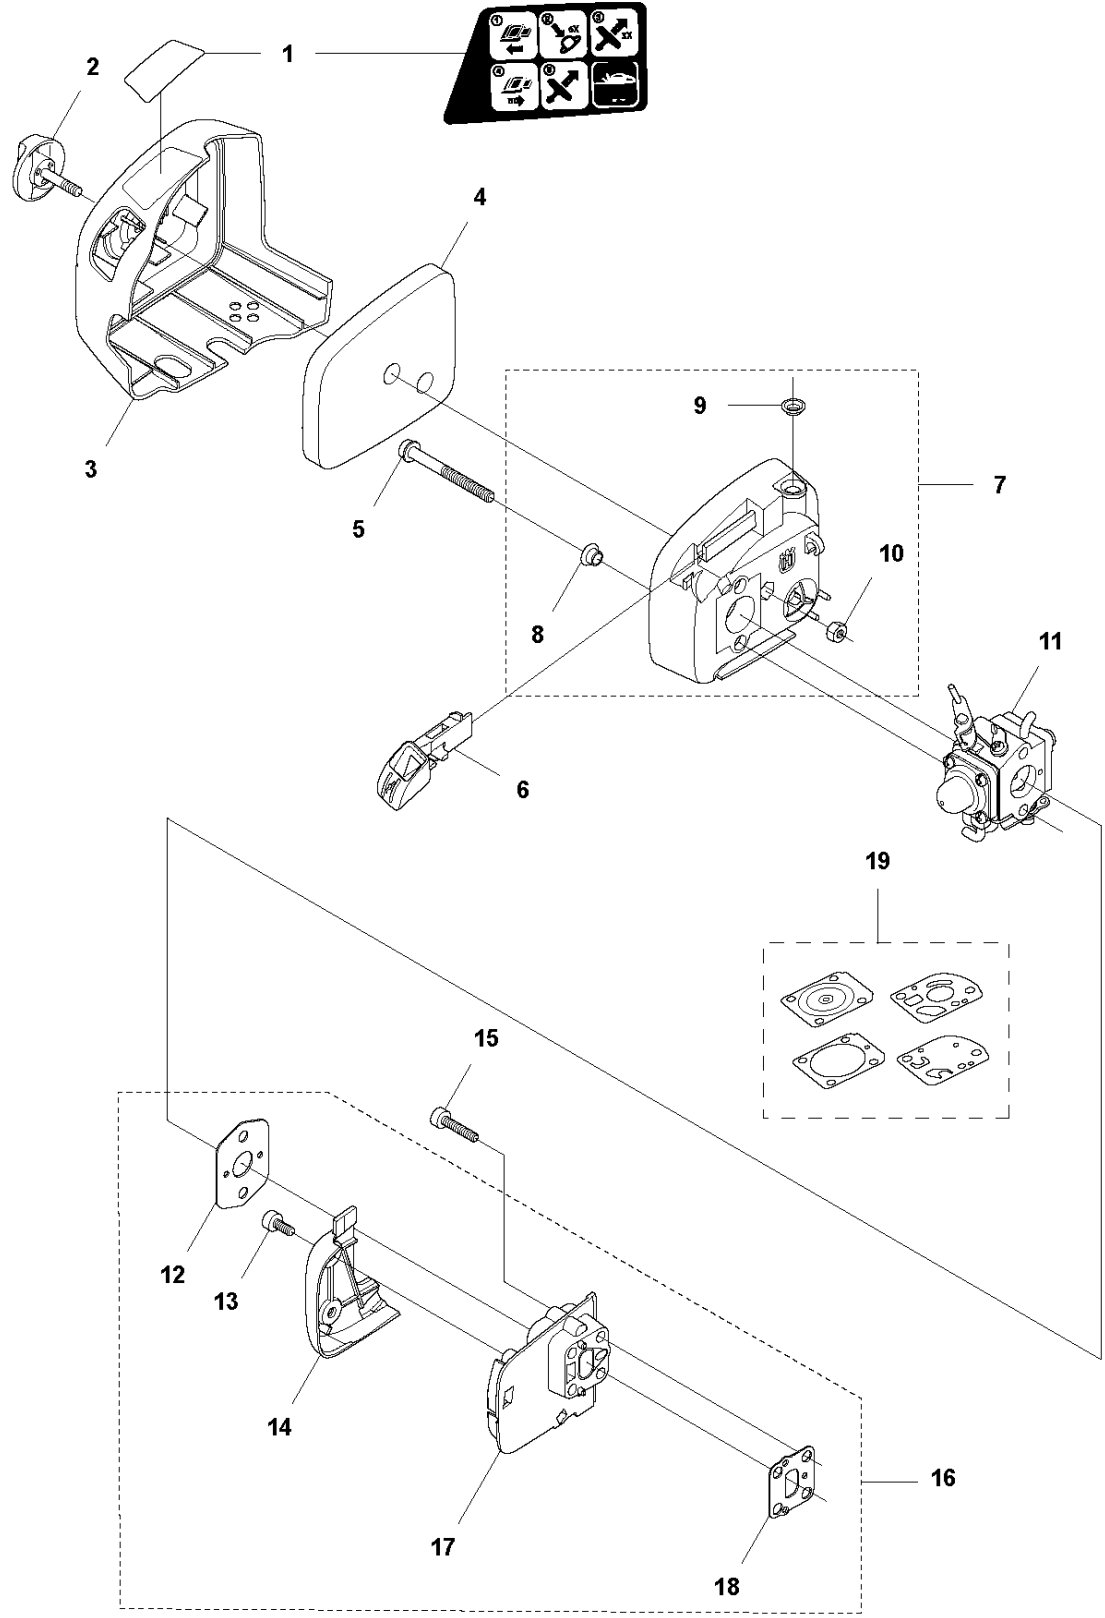

SPARE PARTS LIST

HEDGE TRIMMERS

HT2223 T

A HT2223T
STARTER

STARTER

HT2223 T

Ref	Part No	Description	Remark	QTY	KIT
1	576 63 79-01	STARTER ASSY		1	
2	575 59 99-01	STARTER HANDLE		1	1
3	576 63 80-01	STARTER HOUSING		1	1
4	575 89 64-01	SPRING		1	1
5	574 28 69-02	STARTER CORD		1	1
6	523 01 07-01	STARTER PULLEY		1	1
7	523 01 10-01	SPRING		1	1
8	523 01 12-01	DRIVER		1	1
9	577 22 61-03	SCREW ITXSCT		1	1
10	504 08 80-01	SCREW ITXSCM		4	
11	578 90 96-02	DECAL		1	

B HT2223T
CYLINDER COVER

CYLINDER COVER

HT2223 T

Ref	Part No	Description	Remark	QTY	KIT
1	576 64 27-01	HEAT PROTECTOR		1	
2	504 08 80-01	SCREW ITXSCM		2	
3	576 64 29-01	CYLINDER COVER ASSY		1	
4	575 43 46-01	THREAD BUSHING		2	3

C HT2223T
CARBURETOR & AIRFILTER

CARBURETOR & AIR FILTER

HT2223 T

Ref	Part No	Description	Remark	QTY	KIT
1	576 64 56-01	DECAL		1	
2	537 21 32-02	KNOB		1	
3	576 97 81-01	AIR FILTER COVER		1	
4	523 01 34-01	AIR FILTER		1	
5	573 92 58-02	SCREW ITXSCFT		2	
6	523 01 25-01	CHOKE		1	
7	523 01 27-02	FILTER HOLDER ASSY		1	
8	544 10 58-02	TUBULAR RIVET		2	7
9	544 10 58-03	TUBULAR RIVET		1	7
10	731 23 14-01	HEXAGON NUT		1	7
11	523 01 24-01	CARBURETTOR		1	
12	525 54 85-01	GASKET		1	
13	574 44 40-02	SCREW ITXSCT		2	
14	576 27 75-02	BRACKET		1	
15	525 76 09-04	SCREW ITXSCM		4	
16	525 74 17-02	MANIFOLD		1	
17	522 91 13-01	TUBULAR RIVET		4	16
18	522 91 85-01	GASKET		1	
19	588 98 60-01	KIT		1	

D HT2223T
FUEL TANK

FUEL TANK

HT2223 T

Ref	Part No	Description	Remark	QTY	KIT
1	523 01 42-03	TANK ASSY		1	
2	544 10 58-02	TUBULAR RIVET		2	1
3	574 60 39-01	FUEL FILTER		1	1
4	544 32 50-02	FUEL HOSE	300mm	1	1
5	575 55 38-01	GROMMET		1	1
6	574 60 02-01	HOSE	150mm	1	1
7	504 11 32-03	TANK CAP		1	
8	525 82 20-01	FUEL TANK ISOLATOR		2	
9	525 75 51-01	SCREW ITXSCFM		2	
10	537 18 39-01	THROTTLE LOCKOUT		1	1