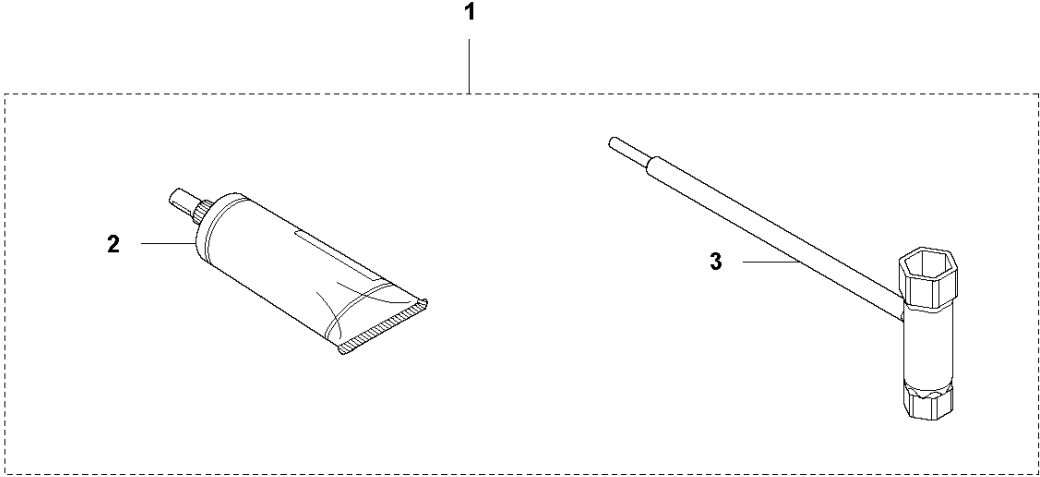

N HT2223T
ACCESSORIES

ACCESSORIES

HT2223 T

Ref	Part No	Description	Remark	QTY	KIT
1	577 50 12-01	ACCESSORY BAG		1	
2	577 76 56-01	GREASE		1	1
3	575 73 82-01	COMBINATION WRENCH		1	1
8	544 14 22-01	GREASE	UL22	1	
9	544 14 21-01	GREASE	UL21	1	
10	588 81 48-01	GREASE	Shell Gardus	1