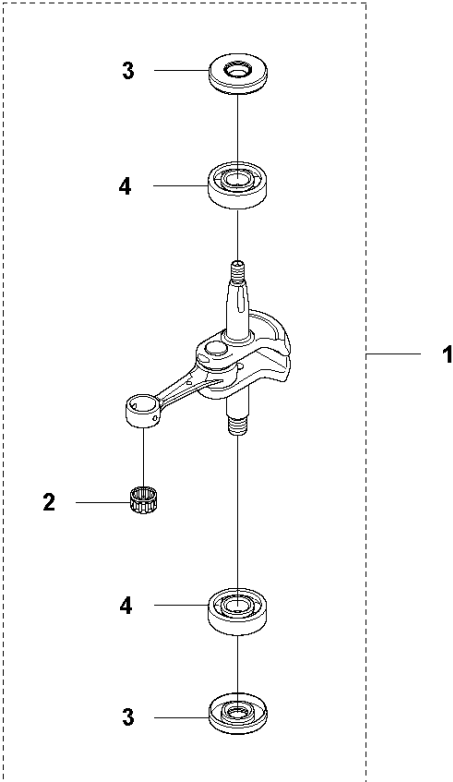

G HT2223T
CYLINDER & PISTON

CYLINDER PISTON

HT2223 T

Ref	Part No	Description	Remark	QTY	KIT
1	577 38 03-01	CYLINDER		1	
2	510 22 36-02	PISTON ASSY		1	1
3	737 44 08-00	CIRCLIP		2	1,2
4	525 57 77-01	WASHER		2	1,2
5	505 15 58-01	PISTON RING		1	1,2
6	575 50 49-01	NEEDLE BEARING		1	1,2
7	525 82 50-01	SCREW ITXSCM		2	
8	525 52 21-01	GASKET		1	
9	523 01 35-01	HEAT DEFLECTOR		1	

H HT2223T
CRANKCASE

CRANKCASE

HT2223 T

Ref	Part No	Description	Remark	QTY	KIT
1	577 66 99-01	CRANKCASE		1	
2	525 86 38-01	PIN		2	1
3	525 63 73-01	SEALING RING		2	1
4	735 31 27-10	CIRCLIP		2	1
5	525 82 50-01	SCREW ITXSCM		3	1
6	525 72 84-01	BALL BEARING		2	1
7	525 52 19-01	GASKET		1	1

J HT2223T
CRANK SHAFT

CRANKSHAFT

HT2223 T

Ref	Part No	Description	Remark	QTY	KIT
1	577 67 00-01	CRANKSHAFT KIT		1	
2	575 50 49-01	NEEDLE BEARING		1	1
3	525 63 73-01	SEALING RING		2	1
4	525 72 84-01	BALL BEARING		2	1

Ref	Part No	Description	Remark	QTY KIT
1	504 08 93-02	REAR HANDLE		1
2	504 08 97-02	THROTTLE LOCKOUT		1
3	504 08 94-02	THROTTLE CONTROL		1
4	504 08 96-01	SPRING		1
5	504 08 92-02	REAR HANDLE		1
6	537 41 90-01	SWITCH		1
7	574 48 88-02	SHORT CIRCUIT CABLE		1
8	575 57 21-01	THROTTLE CABLE ASSY		1
9	523 01 54-02	HANDLE HOLDER		1
10	573 92 58-01	SCREW ITXSCFT		6
11	525 63 35-01	ANTIVIBRATION ELEMENT		4
12	525 63 37-01	SLEEVE		2
13	734 18 14-55	WASHER		4
14	544 21 84-05	SCREW ITXSCM		2
15	587 13 00-02	LABEL		1
16	544 21 84-03	SCREW ITXSCM		2
17	525 63 36-01	ANTIVIBRATION ELEMENT		4
18	525 63 38-01	SLEEVE		2
19	576 64 32-01	FRONT HANDLE		1
20	575 23 20-02	O-RING		1
21	576 64 36-01	LOCKING BUTTON		1
22	504 08 98-01	RECOIL SPRING		1