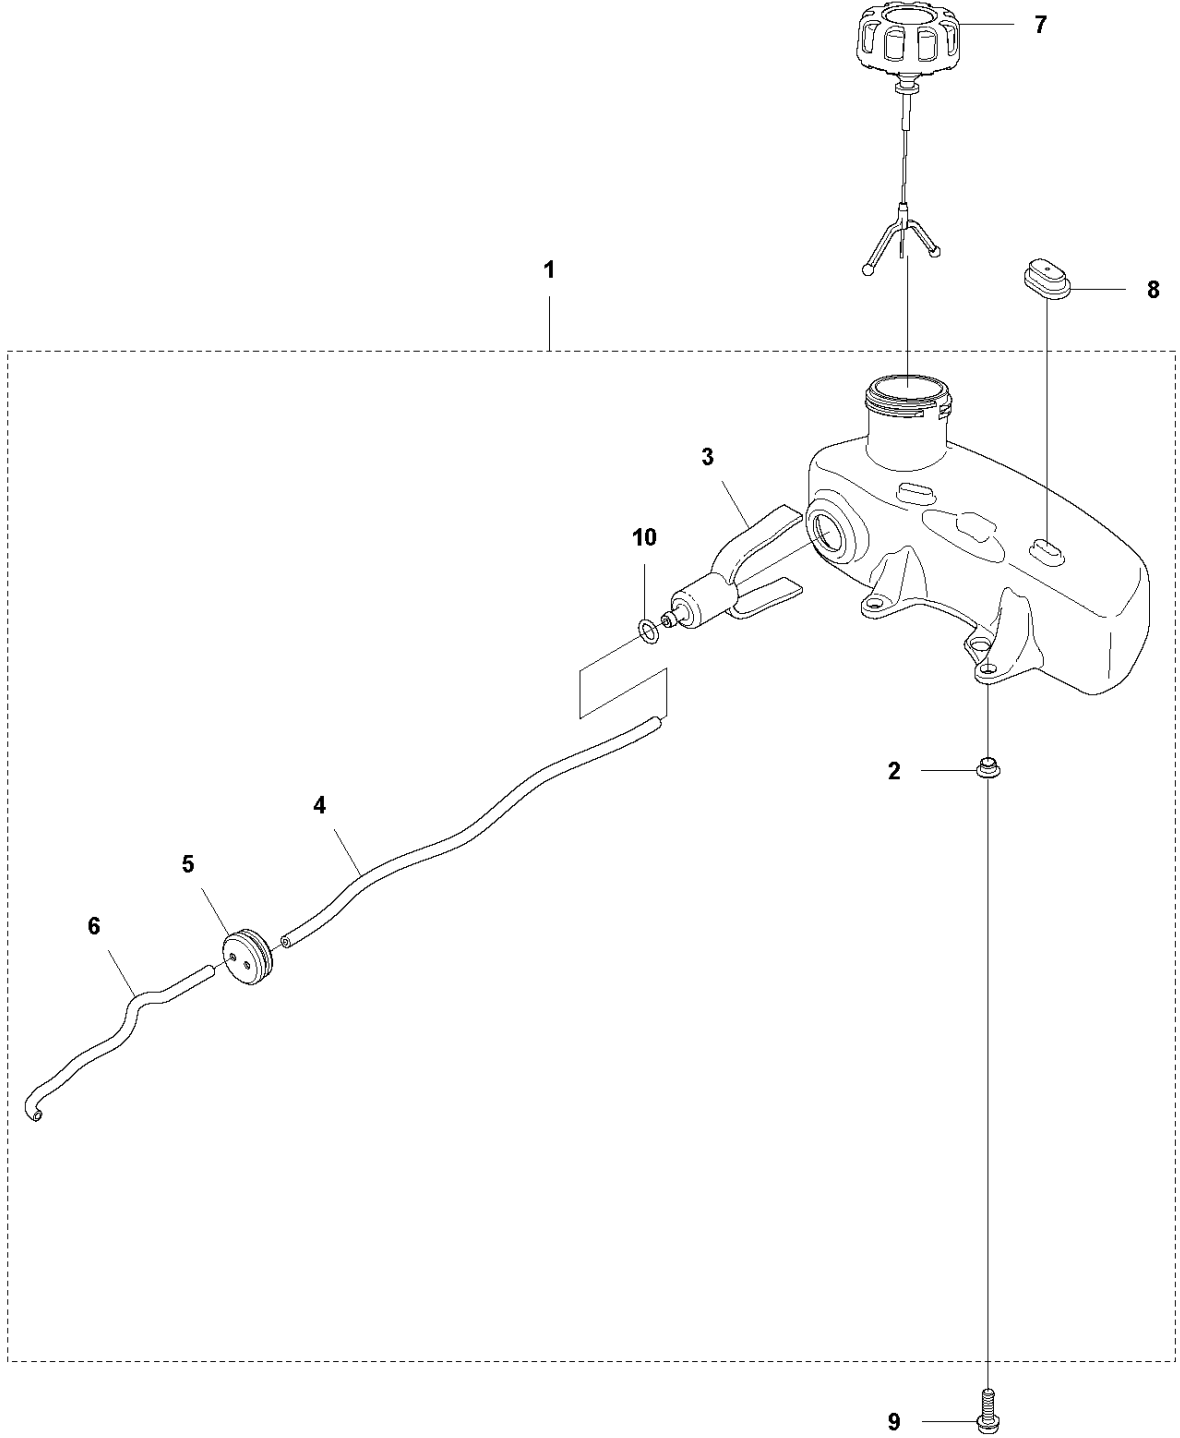

SPARE PARTS LIST

HEDGE TRIMMERS

HT2223 T

A HT2223T
STARTER

STARTER

HT2223 T

Ref	Part No	Description	Remark	QTY	KIT
1	576 63 79-01	STARTER ASSY		1	
2	575 59 99-01	STARTER HANDLE		1	1
3	576 63 80-01	STARTER HOUSING		1	1
4	575 89 64-01	SPRING		1	1
5	574 28 69-02	STARTER CORD		1	1
6	523 01 07-01	STARTER PULLEY		1	1
7	523 01 10-01	SPRING		1	1
8	523 01 12-01	DRIVER		1	1
9	577 22 61-03	SCREW ITXSCT		1	1
10	504 08 80-01	SCREW ITXSCM		4	
11	578 90 96-02	DECAL		1	

B HT2223T
CYLINDER COVER

CYLINDER COVER

HT2223 T

Ref	Part No	Description	Remark	QTY	KIT
1	576 64 27-01	HEAT PROTECTOR		1	
2	504 08 80-01	SCREW ITXSCM		2	
3	576 64 29-01	CYLINDER COVER ASSY		1	
4	575 43 46-01	THREAD BUSHING		2	3

C HT2223T
CARBURETOR & AIRFILTER

CARBURETOR & AIR FILTER

HT2223 T

Ref	Part No	Description	Remark	QTY	KIT
1	576 64 56-01	DECAL		1	
2	537 21 32-02	KNOB		1	
3	576 97 81-01	AIR FILTER COVER		1	
4	523 01 34-01	AIR FILTER		1	
5	573 92 58-02	SCREW ITXSCFT		2	
6	523 01 25-01	CHOKE		1	
7	523 01 27-02	FILTER HOLDER ASSY		1	
8	544 10 58-02	TUBULAR RIVET		2	7
9	544 10 58-03	TUBULAR RIVET		1	7
10	731 23 14-01	HEXAGON NUT		1	7
11	523 01 24-01	CARBURETTOR		1	
12	525 54 85-01	GASKET		1	
13	574 44 40-02	SCREW ITXSCT		2	
14	576 27 75-02	BRACKET		1	
15	525 76 09-04	SCREW ITXSCM		4	
16	525 74 17-02	MANIFOLD		1	
17	522 91 13-01	TUBULAR RIVET		4	16
18	522 91 85-01	GASKET		1	
19	588 98 60-01	KIT		1	

D HT2223T
FUEL TANK

FUEL TANK

HT2223 T

Ref	Part No	Description	Remark	QTY	KIT
1	523 01 42-03	TANK ASSY		1	
2	544 10 58-02	TUBULAR RIVET		2	1
3	574 60 39-01	FUEL FILTER		1	1
4	544 32 50-02	FUEL HOSE	300mm	1	1
5	575 55 38-01	GROMMET		1	1
6	574 60 02-01	HOSE	150mm	1	1
7	504 11 32-03	TANK CAP		1	
8	525 82 20-01	FUEL TANK ISOLATOR		2	
9	525 75 51-01	SCREW ITXSCFM		2	
10	537 18 39-01	THROTTLE LOCKOUT		1	1