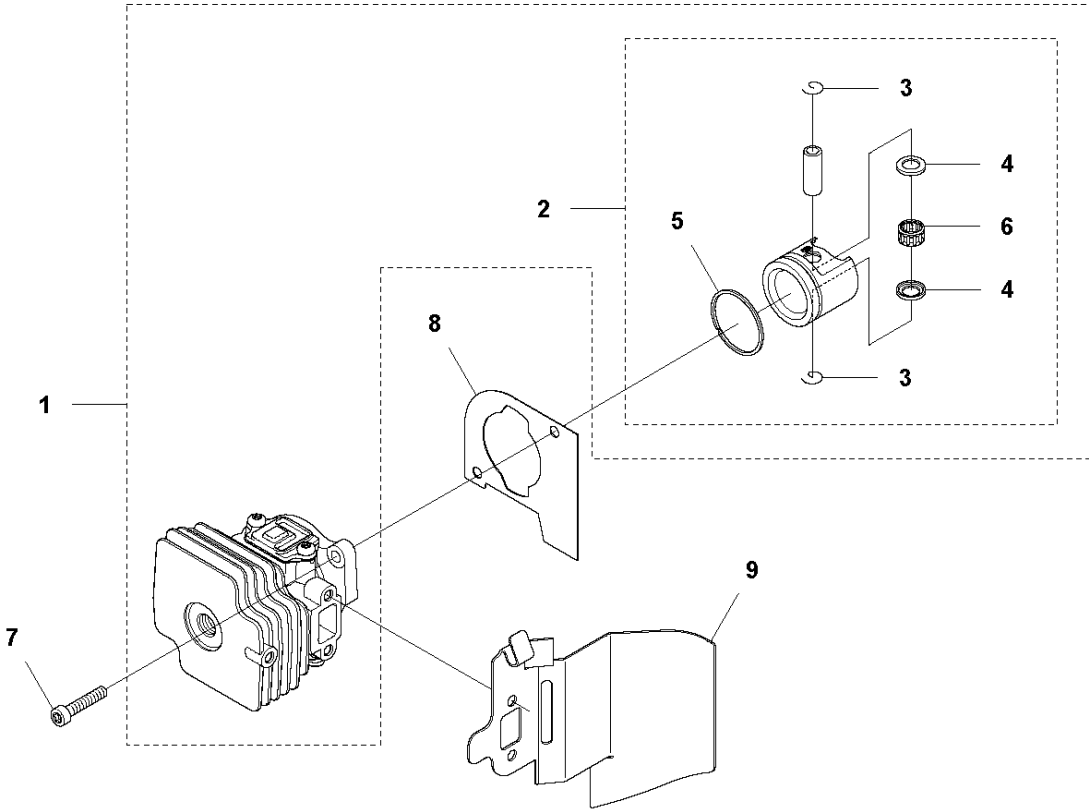

E HT2223T
IGNITION SYSTEM

IGNITION SYSTEM

HT2223 T

Ref	Part No	Description	Remark	QTY	KIT
1	525 73 95-01	FLYWHEEL ASSY		1	
2	525 63 71-01	STARTER PAWL		2	1
3	573 95 15-01	SPRING		2	1
4	735 58 30-00	WASHER		2	1
5	731 71 16-51	HEXAGON NUT FLANGE		1	
6	590 71 02-01	SPARK PLUG		1	
7	525 75 51-01	SCREW ITXSCFM		2	
8	585 07 40-02	IGNITION MODULE		1	
9	501 48 56-01	CONTACT SPRING		1	8
10	577 57 25-01	SPARK PLUG CAP		1	8

G HT2223T
CYLINDER & PISTON

CYLINDER PISTON

HT2223 T

Ref	Part No	Description	Remark	QTY	KIT
1	577 38 03-01	CYLINDER		1	
2	510 22 36-02	PISTON ASSY		1	1
3	737 44 08-00	CIRCLIP		2	1,2
4	525 57 77-01	WASHER		2	1,2
5	505 15 58-01	PISTON RING		1	1,2
6	575 50 49-01	NEEDLE BEARING		1	1,2
7	525 82 50-01	SCREW ITXSCM		2	
8	525 52 21-01	GASKET		1	
9	523 01 35-01	HEAT DEFLECTOR		1	

Ref	Part No	Description	Remark	QTY KIT
1	504 08 93-02	REAR HANDLE		1
2	504 08 97-02	THROTTLE LOCKOUT		1
3	504 08 94-02	THROTTLE CONTROL		1
4	504 08 96-01	SPRING		1
5	504 08 92-02	REAR HANDLE		1
6	537 41 90-01	SWITCH		1
7	574 48 88-02	SHORT CIRCUIT CABLE		1
8	575 57 21-01	THROTTLE CABLE ASSY		1
9	523 01 54-02	HANDLE HOLDER		1
10	573 92 58-01	SCREW ITXSCFT		6
11	525 63 35-01	ANTIVIBRATION ELEMENT		4
12	525 63 37-01	SLEEVE		2
13	734 18 14-55	WASHER		4
14	544 21 84-05	SCREW ITXSCM		2
15	587 13 00-02	LABEL		1
16	544 21 84-03	SCREW ITXSCM		2
17	525 63 36-01	ANTIVIBRATION ELEMENT		4
18	525 63 38-01	SLEEVE		2
19	576 64 32-01	FRONT HANDLE		1
20	575 23 20-02	O-RING		1
21	576 64 36-01	LOCKING BUTTON		1
22	504 08 98-01	RECOIL SPRING		1