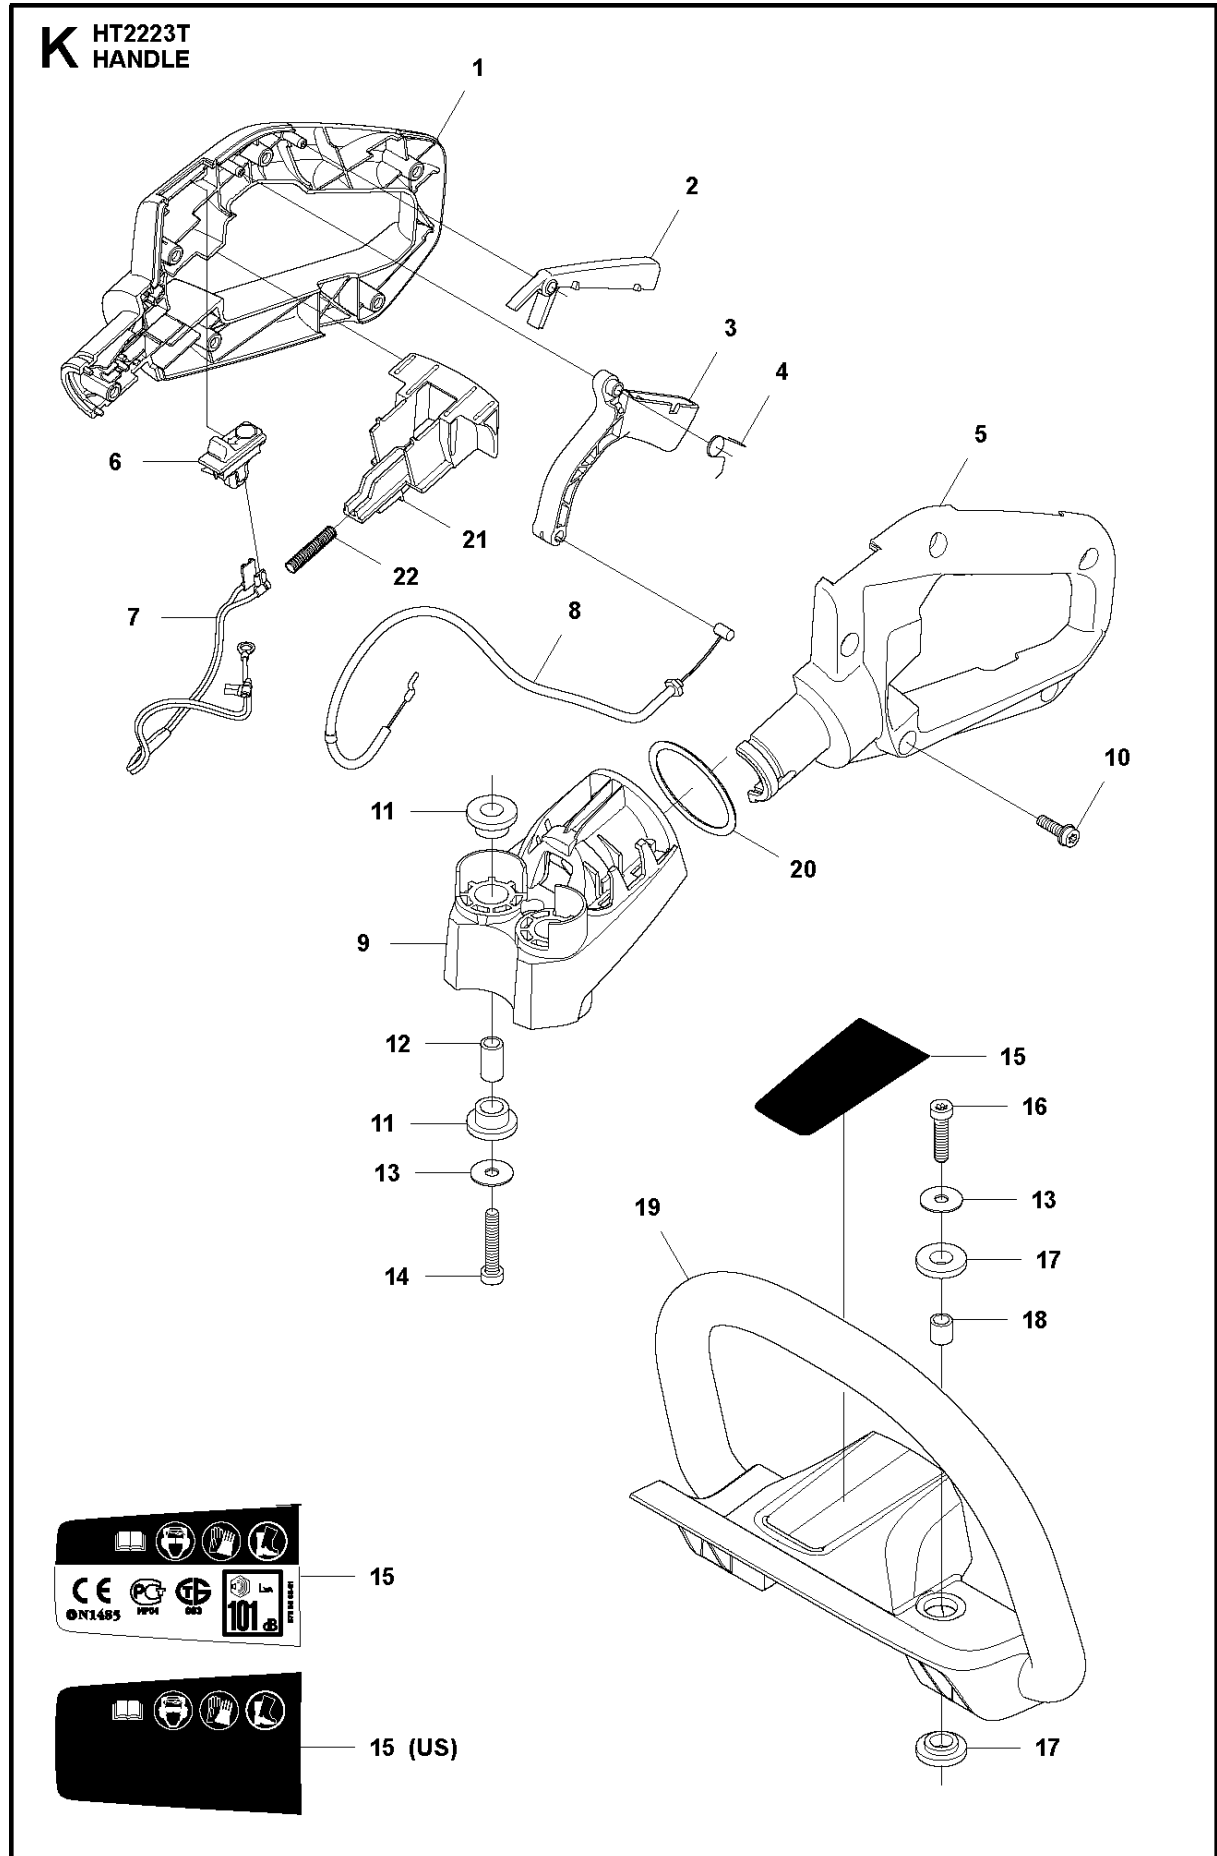

G HT2223T
CYLINDER & PISTON

CYLINDER PISTON

HT2223 T

Ref	Part No	Description	Remark	QTY	KIT
1	577 38 03-01	CYLINDER		1	
2	510 22 36-02	PISTON ASSY		1	1
3	737 44 08-00	CIRCLIP		2	1,2
4	525 57 77-01	WASHER		2	1,2
5	505 15 58-01	PISTON RING		1	1,2
6	575 50 49-01	NEEDLE BEARING		1	1,2
7	525 82 50-01	SCREW ITXSCM		2	
8	525 52 21-01	GASKET		1	
9	523 01 35-01	HEAT DEFLECTOR		1	

H HT2223T
CRANKCASE

CRANKCASE

HT2223 T

Ref	Part No	Description	Remark	QTY	KIT
1	577 66 99-01	CRANKCASE		1	
2	525 86 38-01	PIN		2	1
3	525 63 73-01	SEALING RING		2	1
4	735 31 27-10	CIRCLIP		2	1
5	525 82 50-01	SCREW ITXSCM		3	1
6	525 72 84-01	BALL BEARING		2	1
7	525 52 19-01	GASKET		1	1

Ref	Part No	Description	Remark	QTY KIT
1	504 08 93-02	REAR HANDLE		1
2	504 08 97-02	THROTTLE LOCKOUT		1
3	504 08 94-02	THROTTLE CONTROL		1
4	504 08 96-01	SPRING		1
5	504 08 92-02	REAR HANDLE		1
6	537 41 90-01	SWITCH		1
7	574 48 88-02	SHORT CIRCUIT CABLE		1
8	575 57 21-01	THROTTLE CABLE ASSY		1
9	523 01 54-02	HANDLE HOLDER		1
10	573 92 58-01	SCREW ITXSCFT		6
11	525 63 35-01	ANTIVIBRATION ELEMENT		4
12	525 63 37-01	SLEEVE		2
13	734 18 14-55	WASHER		4
14	544 21 84-05	SCREW ITXSCM		2
15	587 13 00-02	LABEL		1
16	544 21 84-03	SCREW ITXSCM		2
17	525 63 36-01	ANTIVIBRATION ELEMENT		4
18	525 63 38-01	SLEEVE		2
19	576 64 32-01	FRONT HANDLE		1
20	575 23 20-02	O-RING		1
21	576 64 36-01	LOCKING BUTTON		1
22	504 08 98-01	RECOIL SPRING		1