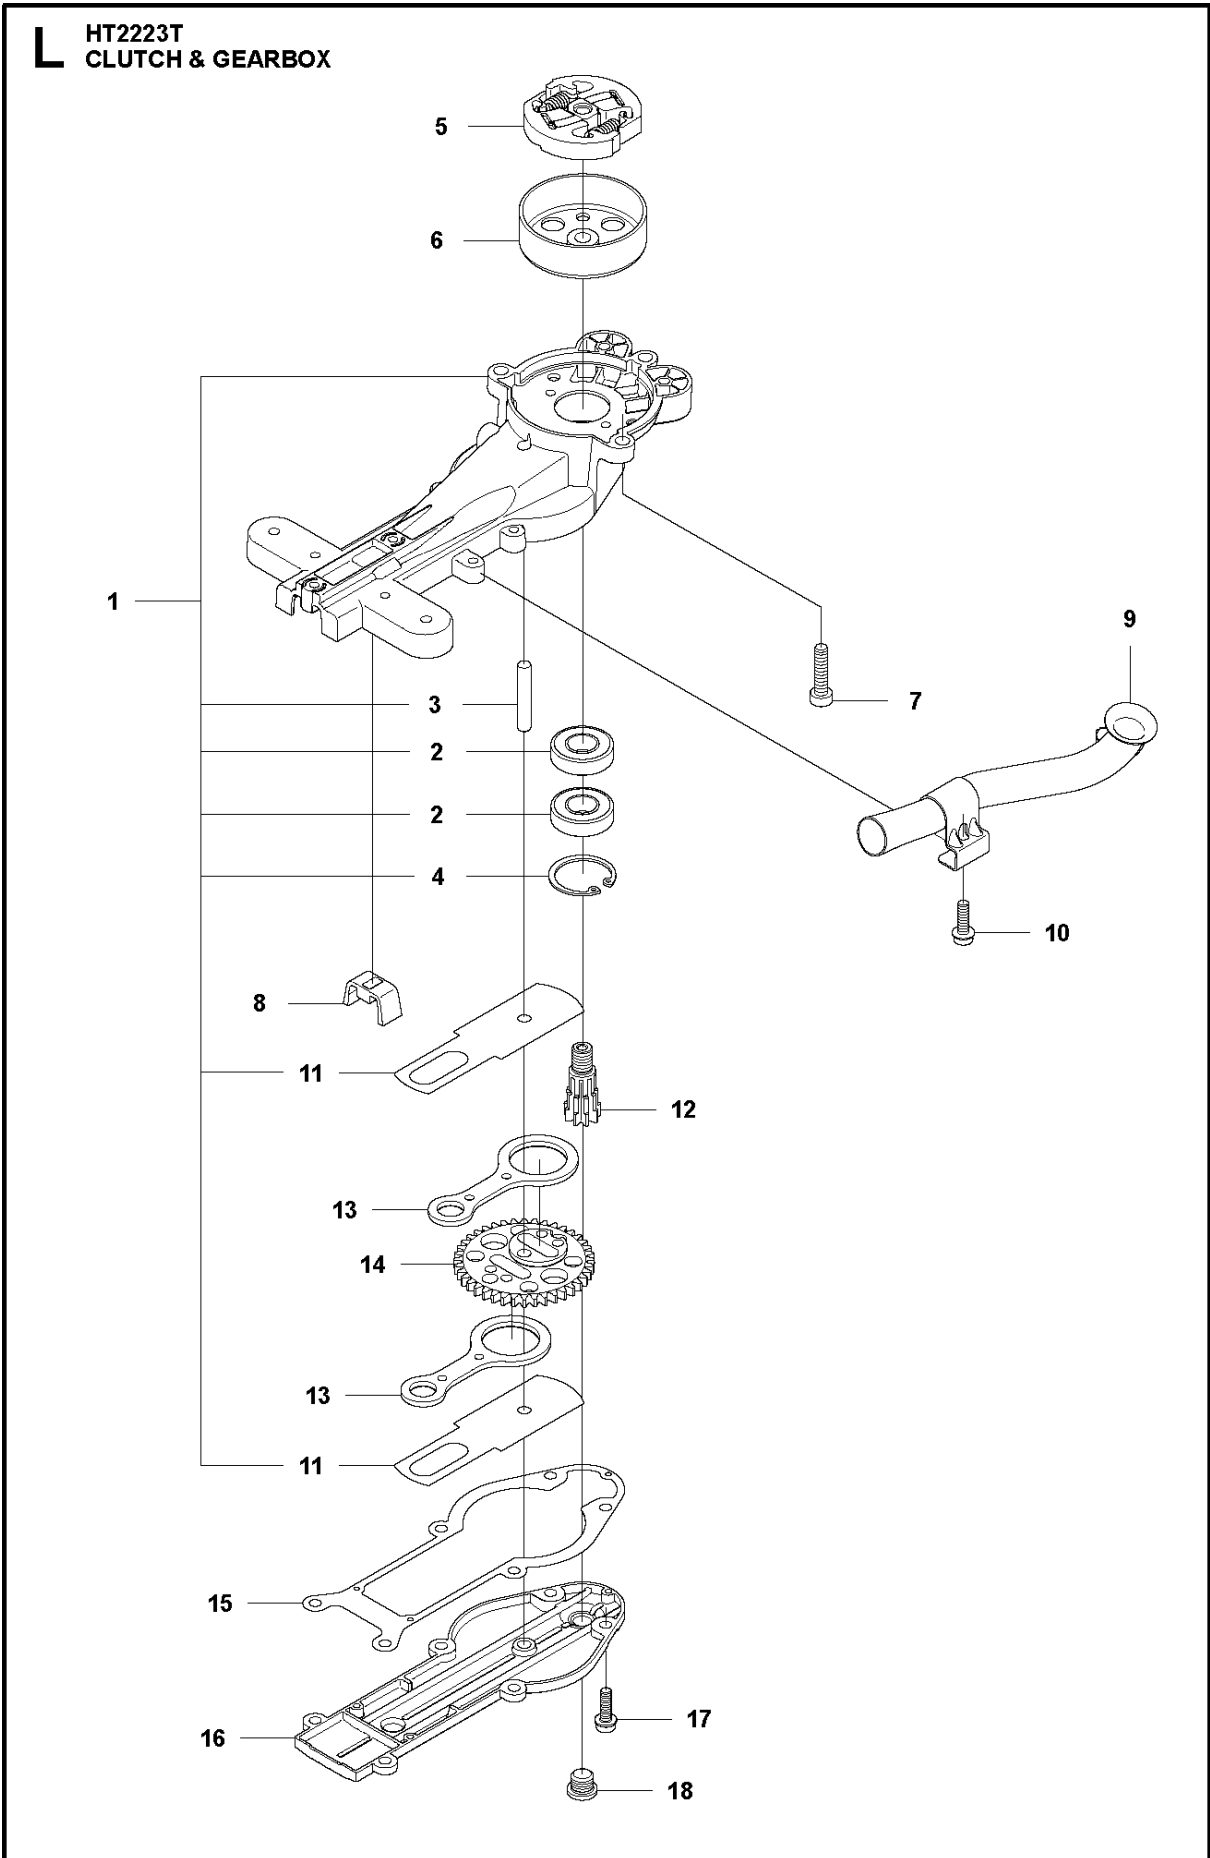

G HT2223T
CYLINDER & PISTON

CYLINDER PISTON

HT2223 T

Ref	Part No	Description	Remark	QTY	KIT
1	577 38 03-01	CYLINDER		1	
2	510 22 36-02	PISTON ASSY		1	1
3	737 44 08-00	CIRCLIP		2	1,2
4	525 57 77-01	WASHER		2	1,2
5	505 15 58-01	PISTON RING		1	1,2
6	575 50 49-01	NEEDLE BEARING		1	1,2
7	525 82 50-01	SCREW ITXSCM		2	
8	525 52 21-01	GASKET		1	
9	523 01 35-01	HEAT DEFLECTOR		1	

H HT2223T
CRANKCASE

CRANKCASE

HT2223 T

Ref	Part No	Description	Remark	QTY	KIT
1	577 66 99-01	CRANKCASE		1	
2	525 86 38-01	PIN		2	1
3	525 63 73-01	SEALING RING		2	1
4	735 31 27-10	CIRCLIP		2	1
5	525 82 50-01	SCREW ITXSCM		3	1
6	525 72 84-01	BALL BEARING		2	1
7	525 52 19-01	GASKET		1	1

J HT2223T
CRANK SHAFT

CRANKSHAFT

HT2223 T

Ref	Part No	Description	Remark	QTY	KIT
1	577 67 00-01	CRANKSHAFT KIT		1	
2	575 50 49-01	NEEDLE BEARING		1	1
3	525 63 73-01	SEALING RING		2	1
4	525 72 84-01	BALL BEARING		2	1

Ref	Part No	Description	Remark	QTY KIT
1	504 08 93-02	REAR HANDLE		1
2	504 08 97-02	THROTTLE LOCKOUT		1
3	504 08 94-02	THROTTLE CONTROL		1
4	504 08 96-01	SPRING		1
5	504 08 92-02	REAR HANDLE		1
6	537 41 90-01	SWITCH		1
7	574 48 88-02	SHORT CIRCUIT CABLE		1
8	575 57 21-01	THROTTLE CABLE ASSY		1
9	523 01 54-02	HANDLE HOLDER		1
10	573 92 58-01	SCREW ITXSCFT		6
11	525 63 35-01	ANTIVIBRATION ELEMENT		4
12	525 63 37-01	SLEEVE		2
13	734 18 14-55	WASHER		4
14	544 21 84-05	SCREW ITXSCM		2
15	587 13 00-02	LABEL		1
16	544 21 84-03	SCREW ITXSCM		2
17	525 63 36-01	ANTIVIBRATION ELEMENT		4
18	525 63 38-01	SLEEVE		2
19	576 64 32-01	FRONT HANDLE		1
20	575 23 20-02	O-RING		1
21	576 64 36-01	LOCKING BUTTON		1
22	504 08 98-01	RECOIL SPRING		1