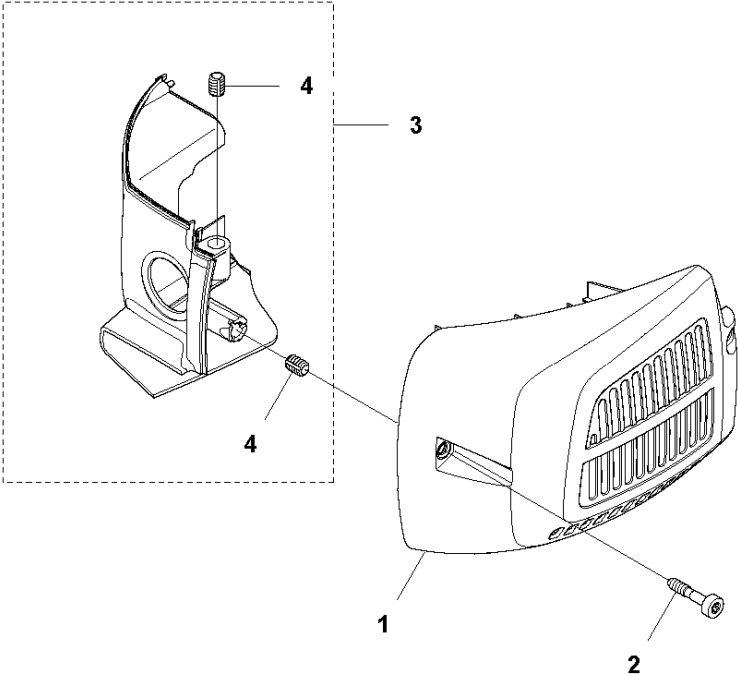

SPARE PARTS LIST

HEDGE TRIMMERS

HT2223 T

A HT2223T
STARTER

STARTER

HT2223 T

Ref	Part No	Description	Remark	QTY	KIT
1	576 63 79-01	STARTER ASSY		1	
2	575 59 99-01	STARTER HANDLE		1	1
3	576 63 80-01	STARTER HOUSING		1	1
4	575 89 64-01	SPRING		1	1
5	574 28 69-02	STARTER CORD		1	1
6	523 01 07-01	STARTER PULLEY		1	1
7	523 01 10-01	SPRING		1	1
8	523 01 12-01	DRIVER		1	1
9	577 22 61-03	SCREW ITXSCT		1	1
10	504 08 80-01	SCREW ITXSCM		4	
11	578 90 96-02	DECAL		1	

B HT2223T
CYLINDER COVER

CYLINDER COVER

HT2223 T

Ref	Part No	Description	Remark	QTY	KIT
1	576 64 27-01	HEAT PROTECTOR		1	
2	504 08 80-01	SCREW ITXSCM		2	
3	576 64 29-01	CYLINDER COVER ASSY		1	
4	575 43 46-01	THREAD BUSHING		2	3

C HT2223T
CARBURETOR & AIRFILTER

CARBURETOR & AIR FILTER

HT2223 T

Ref	Part No	Description	Remark	QTY	KIT
1	576 64 56-01	DECAL		1	
2	537 21 32-02	KNOB		1	
3	576 97 81-01	AIR FILTER COVER		1	
4	523 01 34-01	AIR FILTER		1	
5	573 92 58-02	SCREW ITXSCFT		2	
6	523 01 25-01	CHOKE		1	
7	523 01 27-02	FILTER HOLDER ASSY		1	
8	544 10 58-02	TUBULAR RIVET		2	7
9	544 10 58-03	TUBULAR RIVET		1	7
10	731 23 14-01	HEXAGON NUT		1	7
11	523 01 24-01	CARBURETTOR		1	
12	525 54 85-01	GASKET		1	
13	574 44 40-02	SCREW ITXSCT		2	
14	576 27 75-02	BRACKET		1	
15	525 76 09-04	SCREW ITXSCM		4	
16	525 74 17-02	MANIFOLD		1	
17	522 91 13-01	TUBULAR RIVET		4	16
18	522 91 85-01	GASKET		1	
19	588 98 60-01	KIT		1	