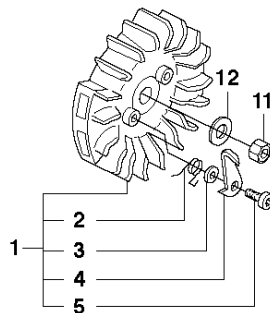

D CS2166
IGNITION SYSTEM

IGNITION SYSTEM

CS2166 from 2019-10 -

Ref	Part No	Description	Remark	QTY KIT	
1	537 05 16-05	FLYWHEEL ASSY		1	
2	501 67 35-01	SPRING		1	1
3	503 23 00-42	WASHER		1	1
4	537 01 55-01	STARTER PAWL		1	1
5	506 00 69-01	SCREW		1	1
6	582 02 97-01	SCREW ITXSCM		2	
7	588 93 74-03	IGNITION MODULE	DM51 COT	1	
8	501 48 54-02	SPARK PLUG CAP		1	
9	503 71 82-01	SWITCH		1	
10	503 62 61-01	CABLE		1	
11	503 22 10-11	HEXAGON NUT		2	
12	503 23 01-01	WASHER		1