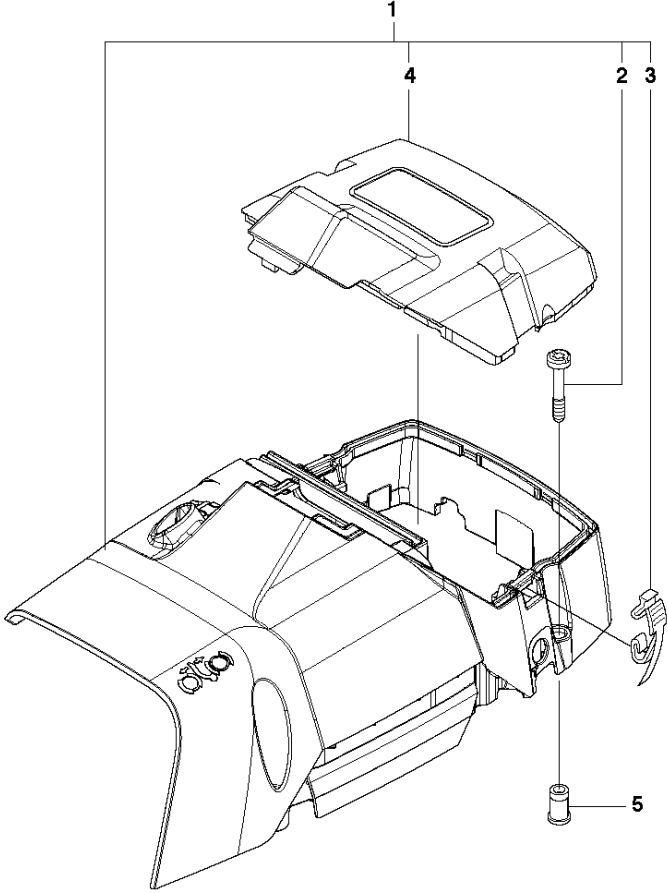

E CS2166
CYLINDER COVER

CYLINDER COVER

CS2166 from 2019-10 -

Ref	Part No	Description	Remark	QTY KIT	
1	574 45 82-02	CYLINDER COVER ASSY		1	
2	525 88 70-01	SCREW CITXPANMO		3	1
3	503 69 91-02	SNAP LOCKING		2	1
4	503 69 60-01	FILTER COVER		1	1
5	537 05 59-03	SLEEVE		3	1