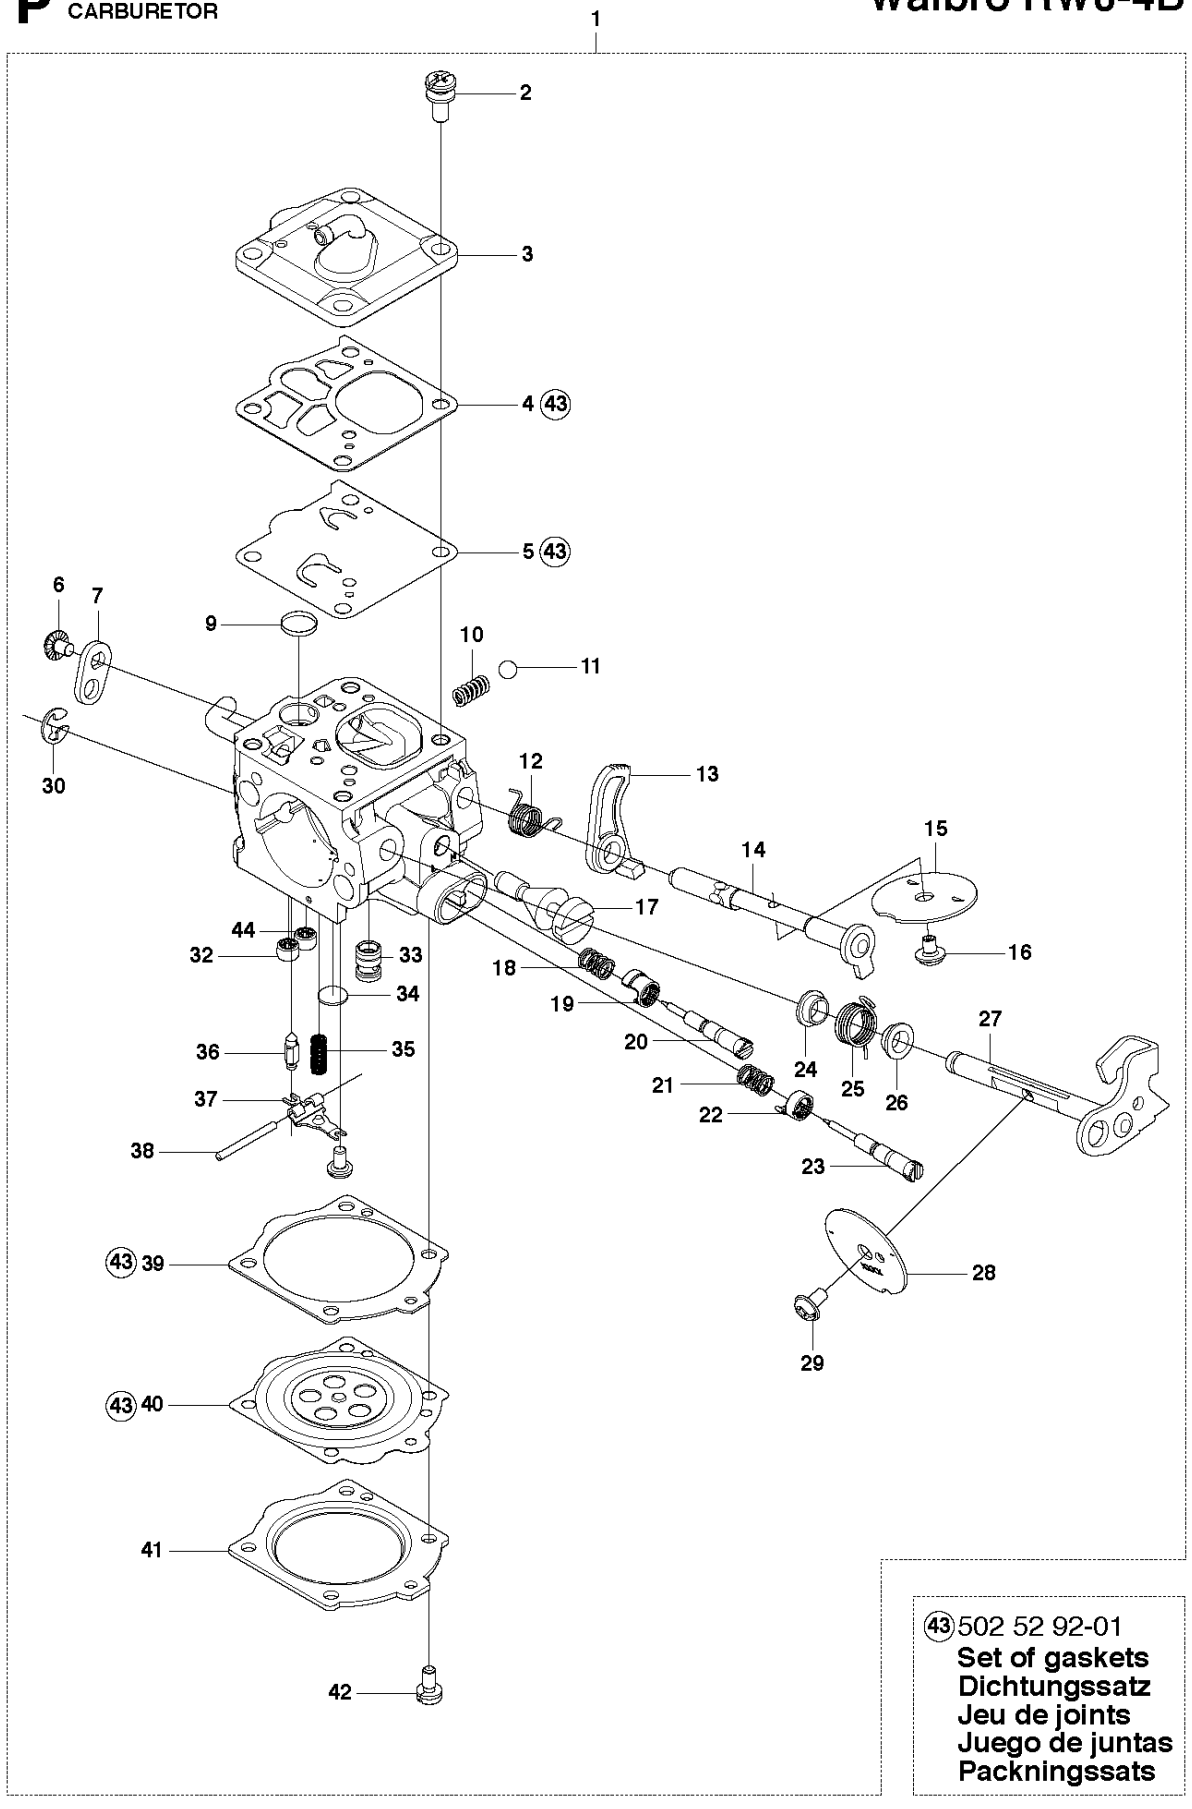

P CS2166
CARBURETOR

Walbro RWJ-4B

CARBURETOR

CS2166 from 2019-10 -

Ref	Part No	Description	Remark	QTY	KIT
1	581 10 07-01	CARBURETTOR	Walbro RWJ-4B	1	
2	503 11 75-01	SCREW		1	1
3	522 92 35-01	PUMP COVER		1	1
4	503 11 72-01	GASKET		1	1, 43
5	544 89 72-01	DIAPHRAGM PUMP		1	1, 43
6	501 46 87-01	SCREW		1	1
7	504 79 07-01	LEVER		1	1
9	501 66 61-01	SCREEN		1	1
10	503 11 77-01	SPRING		1	1
11	503 11 71-01	BALL		1	1
12	504 79 15-01	SPRING		1	1
13	537 40 92-01	LEVER		1	1
14	504 79 05-01	SHAFT ASSY		1	1
15	544 89 68-01	VALVE		1	1
16	537 00 34-01	SCREW		1	1
17	504 79 11-01	SCREW	s/n up to - 20131800192	1	1
17	585 18 67-01	IDLE SPEED SCREW	s/n from 20131800193 -	1	1
18	544 97 10-01	SPRING		1	1
19	544 97 08-01	LIMITER CAP		1	1
20	522 92 39-01	NEEDLE		1	1
21	544 97 10-01	SPRING		1	1
22	544 97 08-01	LIMITER CAP		1	1
23	544 97 13-01	NEEDLE		1	1
24	502 10 31-01	BUSHING		1	1
25	504 79 14-01	SPRING	s/n up to - 20131800192	1	1
25	576 13 82-01	SPRING	s/n from 20131800193 -	1	1
26	502 10 31-01	BUSHING		1	1
27	522 92 37-01	SHAFT ASSY		1	1
28	522 92 38-01	VALVE	s/n up to - 20131800192	1	1
28	577 65 79-01	VALVE	s/n from 20131800193 -	1	1
29	537 00 34-01	SCREW		1	1
30	505 31 67-36	RING		1	1
32	522 92 41-01	CHECK VALVE	s/n up to - 20131800192	1	1
32	580 64 23-01	CHECK VALVE	s/n from 20131800193 -	1	1
33	503 78 61-01	NOZZLE ASSY	s/n up to - 20131800192	1	1
33	577 69 98-01	MAIN NOZZLE	s/n from 20131800193 -	1	1
34	504 79 08-01	PLUG		1	1
35	504 79 12-01	SPRING		1	1
36	503 56 34-01	NEEDLE VALVE		1	1
37	505 31 67-34	LEVER		1	1
38	505 31 67-31	PIN		1	1
39	501 46 75-01	GASKET		1	1, 43
40	503 63 48-01	SPRING	s/n up to - 20131800192	1	1, 43
40	503 63 58-01	DIAPHRAGM ASSY	s/n from 20131800193 -	1	1
41	505 31 67-02	COVER		1	1
42	503 10 87-01	SCREW		1	1
43	502 52 92-01	GASKET KIT	Set of gaskets	1	1
44	577 69 97-01	CHECK VALVE		1	1