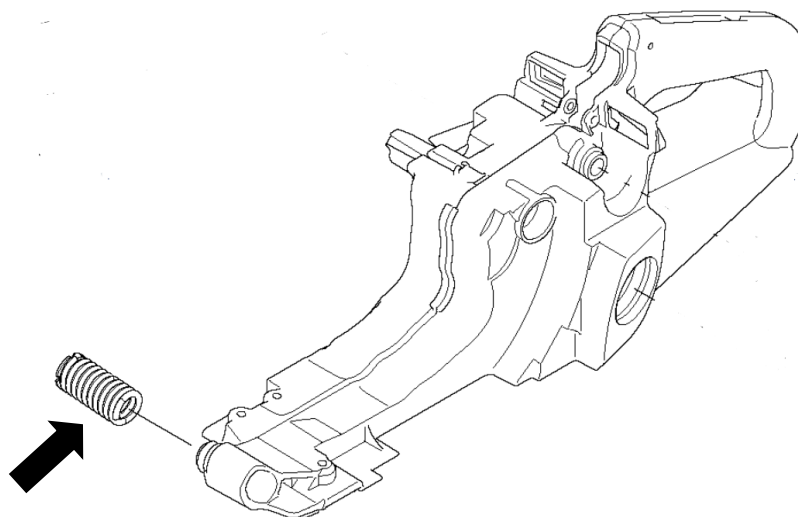

Illustrated Parts List - IPL Update

Product Name(s)

CS2166

Description of change

New Antivibration element with ground top on the metal spring. The plastic plug is changed. This gives longer thread length and therefor better fastening of spring in plastic plug.

Reason: Improved durability of antivibration element.

Comments

New articles Antivibration element 503 63 76-03 and 503 63 76-04(hard)

Introduced from

Serial number / Date	Remark
20194200001	ANTIVIBRATION ELEMENT 503 63 76-03
20194200001	ANTIVIBRATION ELEMENT 503 63 76-04

IPL updates

Page Title	Ref.No	New part no	Name	Excl. part no.	Remark
FUEL TANK	12	503 63 76-03	ANTIVIBRATON ELEMENT	503 63 76-01	New spare part, std
	12	503 63 76-04	ANTIVIBRATON ELEMENT	503 63 76-02	New spare part, Hard

FUEL TANK

503 63 76-03/04