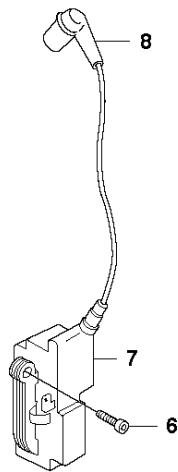

D CS2166
IGNITION SYSTEM

IGNITION SYSTEM

CS2166 from 2019-10 -

Ref	Part No	Description	Remark	QTY KIT	
1	537 05 16-05	FLYWHEEL ASSY		1	
2	501 67 35-01	SPRING		1	1
3	503 23 00-42	WASHER		1	1
4	537 01 55-01	STARTER PAWL		1	1
5	506 00 69-01	SCREW		1	1
6	582 02 97-01	SCREW ITXSCM		2	
7	588 93 74-03	IGNITION MODULE	DM51 COT	1	
8	501 48 54-02	SPARK PLUG CAP		1	
9	503 71 82-01	SWITCH		1	
10	503 62 61-01	CABLE		1	
11	503 22 10-11	HEXAGON NUT		2	
12	503 23 01-01	WASHER		1