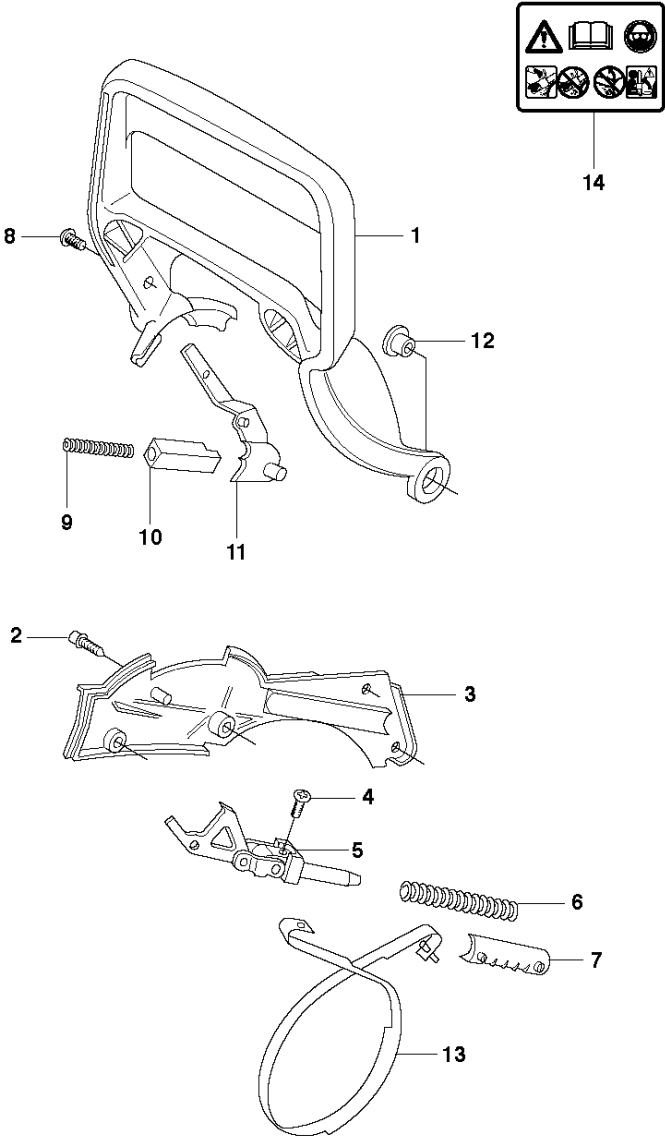

L CS2166
CHAIN BRAKE

CHAIN BRAKE

CS2166 from 2019-10 -

Ref	Part No	Description	Remark	QTY	KIT
1	576 25 59-01	HAND GUARD		1	
2	525 75 52-01	SCREW ITXSCFM		4	
3	503 75 11-03	HUB CAP		1	
4	525 88 74-02	SCREW CITXPANT		1	
5	501 87 53-03	KNEE JOINT		1	
6	503 70 99-02	BRAKE SPRING		1	
7	503 79 27-02	SUPPORT		1	
8	586 43 85-01	SCREW ITXSCM		1	
9	503 43 65-01	POSITION SPRING		1	
10	503 83 81-02	LOCK		1	
11	537 00 87-01	BRAKE LEVER		1	
12	503 77 52-01	BUSHING		1	
13	503 75 22-02	BRAKE BAND ASSY		1	
14	503 98 74-01	LABEL		1	1