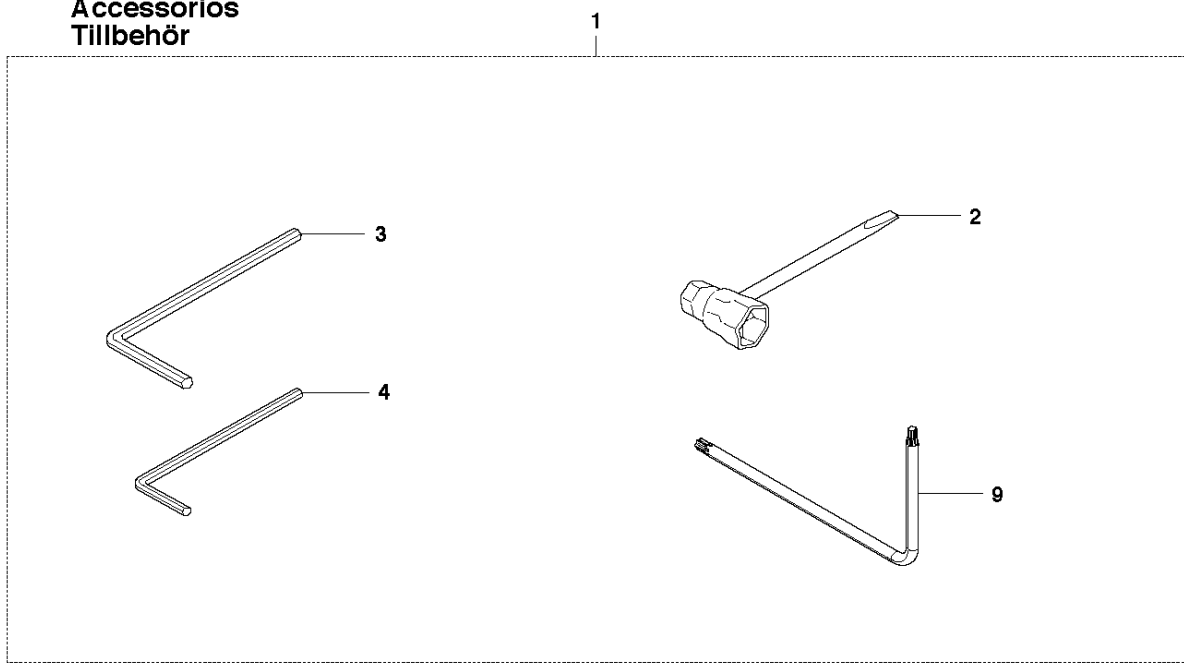

Q CS2166
Accessories
Zubehöre
Accessoires
Accesorios
Tillbehör

ACCESSORIES

CS2166 from 2019-10 -

Ref	Part No	Description	Remark	QTY	KIT
1	588 79 74-01	TOOL		1	1
2	501 69 17-01	COMBINATION WRENCH		1	1
3	503 55 86-02	SPANNER	NV5	1	1
4	503 55 86-01	SPANNER	NV4	1	1
5	503 62 12-01	GREASE		1	
6	501 91 14-01	GREASE GUN		1	
7	503 96 90-12	WINTER KIT	WINTER	1	
8	586 50 52-01	SCREW CITXPANT		2	7
9	575 88 07-01	WRENCH	TORX T27/T20	1	1