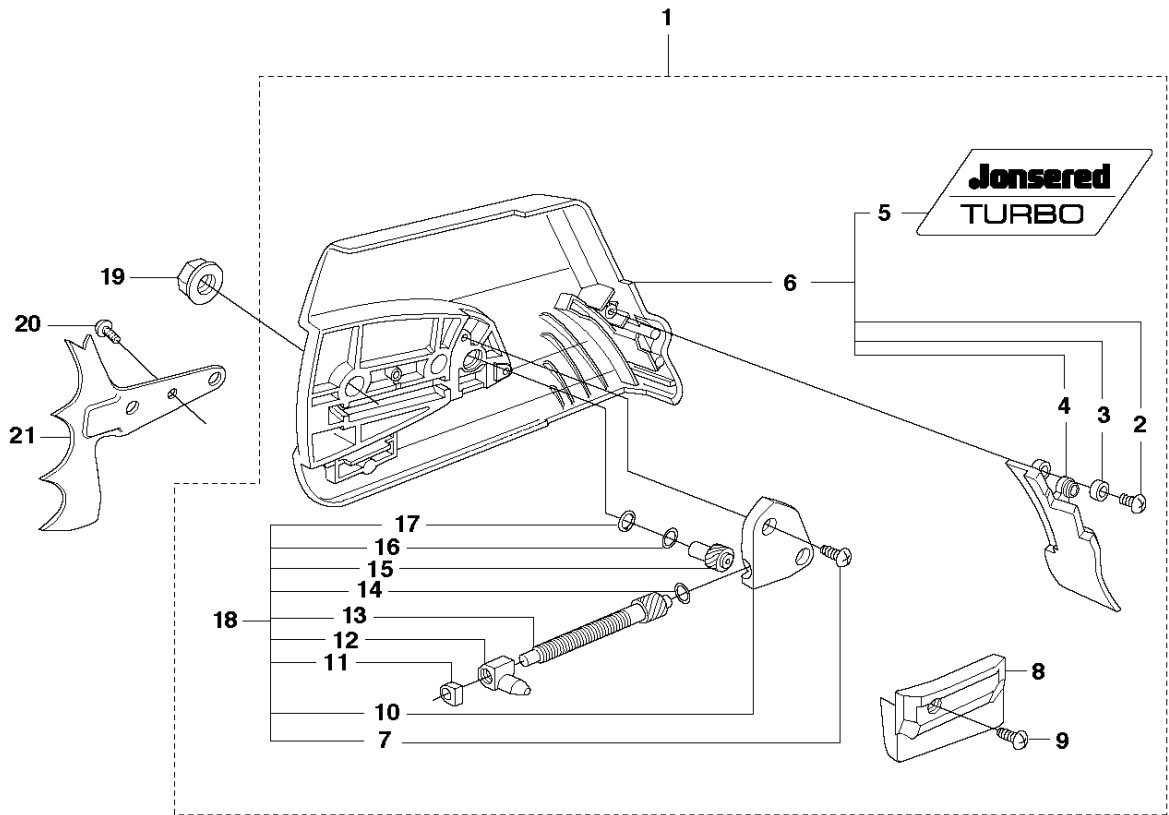

# SPARE PARTS LIST

CHAIN SAWS

CS2166 from 2019-10 -

**A** CS2166  
CLUTCH COVER

## CLUTCH COVER

CS2166 from 2019-10 -

Ref	Part No	Description	Remark	QTY	KIT
1	537 07 20-02	CLUTCH COVER ASSY		1	
2	525 88 74-02	SCREW CITXPANT		1	1, 6
3	503 89 70-01	SLEEVE		1	1, 6
4	503 76 29-02	CHIP GUARD		1	1, 6
5	537 24 43-01	LABEL		1	1, 6
6	537 07 20-71	CLUTCH COVER ASSY		1	1
7	525 88 74-02	SCREW CITXPANT		2	1,18
8	537 19 06-01	CHAIN GUIDE		1	1
9	525 88 74-02	SCREW CITXPANT		1	1
10	537 01 68-01	COVER		1	1, 18
11	537 01 74-01	BEARING SLEEVE		1	1, 18
12	503 99 83-01	PAWL		1	1, 18
13	537 07 95-02	WORM SCREW		1	1, 18
14	503 23 00-66	WASHER		1	1, 18
15	537 07 94-02	WORM WHEEL		1	1, 18
16	503 23 00-63	WASHER		1	1, 18
17	740 48 07-02	O-RING		1	1, 18
18	537 04 41-02	CHAIN TENSIONER		1	1
19	503 22 00-01	HEXAGON NUT		2	
20	525 88 74-02	SCREW CITXPANT		1	
21	503 71 97-01	SPIKE		1	