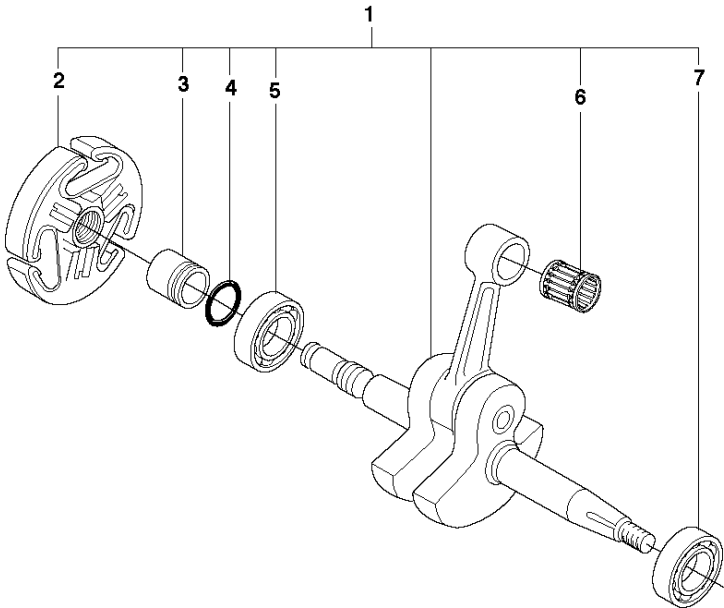

N CS2166
CRANK SHAFT

CRANKSHAFT

CS2166 from 2019-10 -

Ref	Part No	Description	Remark	QTY	KIT
1	503 74 87-04	CRANKSHAFT ASSY		1	
2	586 79 84-01	CLUTCH ASSY		1	1
3	503 77 91-01	SLEEVE		1	1
4	503 26 30-19	O-RING		1	1
5	585 97 50-01	BALL BEARING		1	1
6	577 57 24-01	NEEDLE BEARING		1	1
7	585 97 50-01	BALL BEARING		1	1