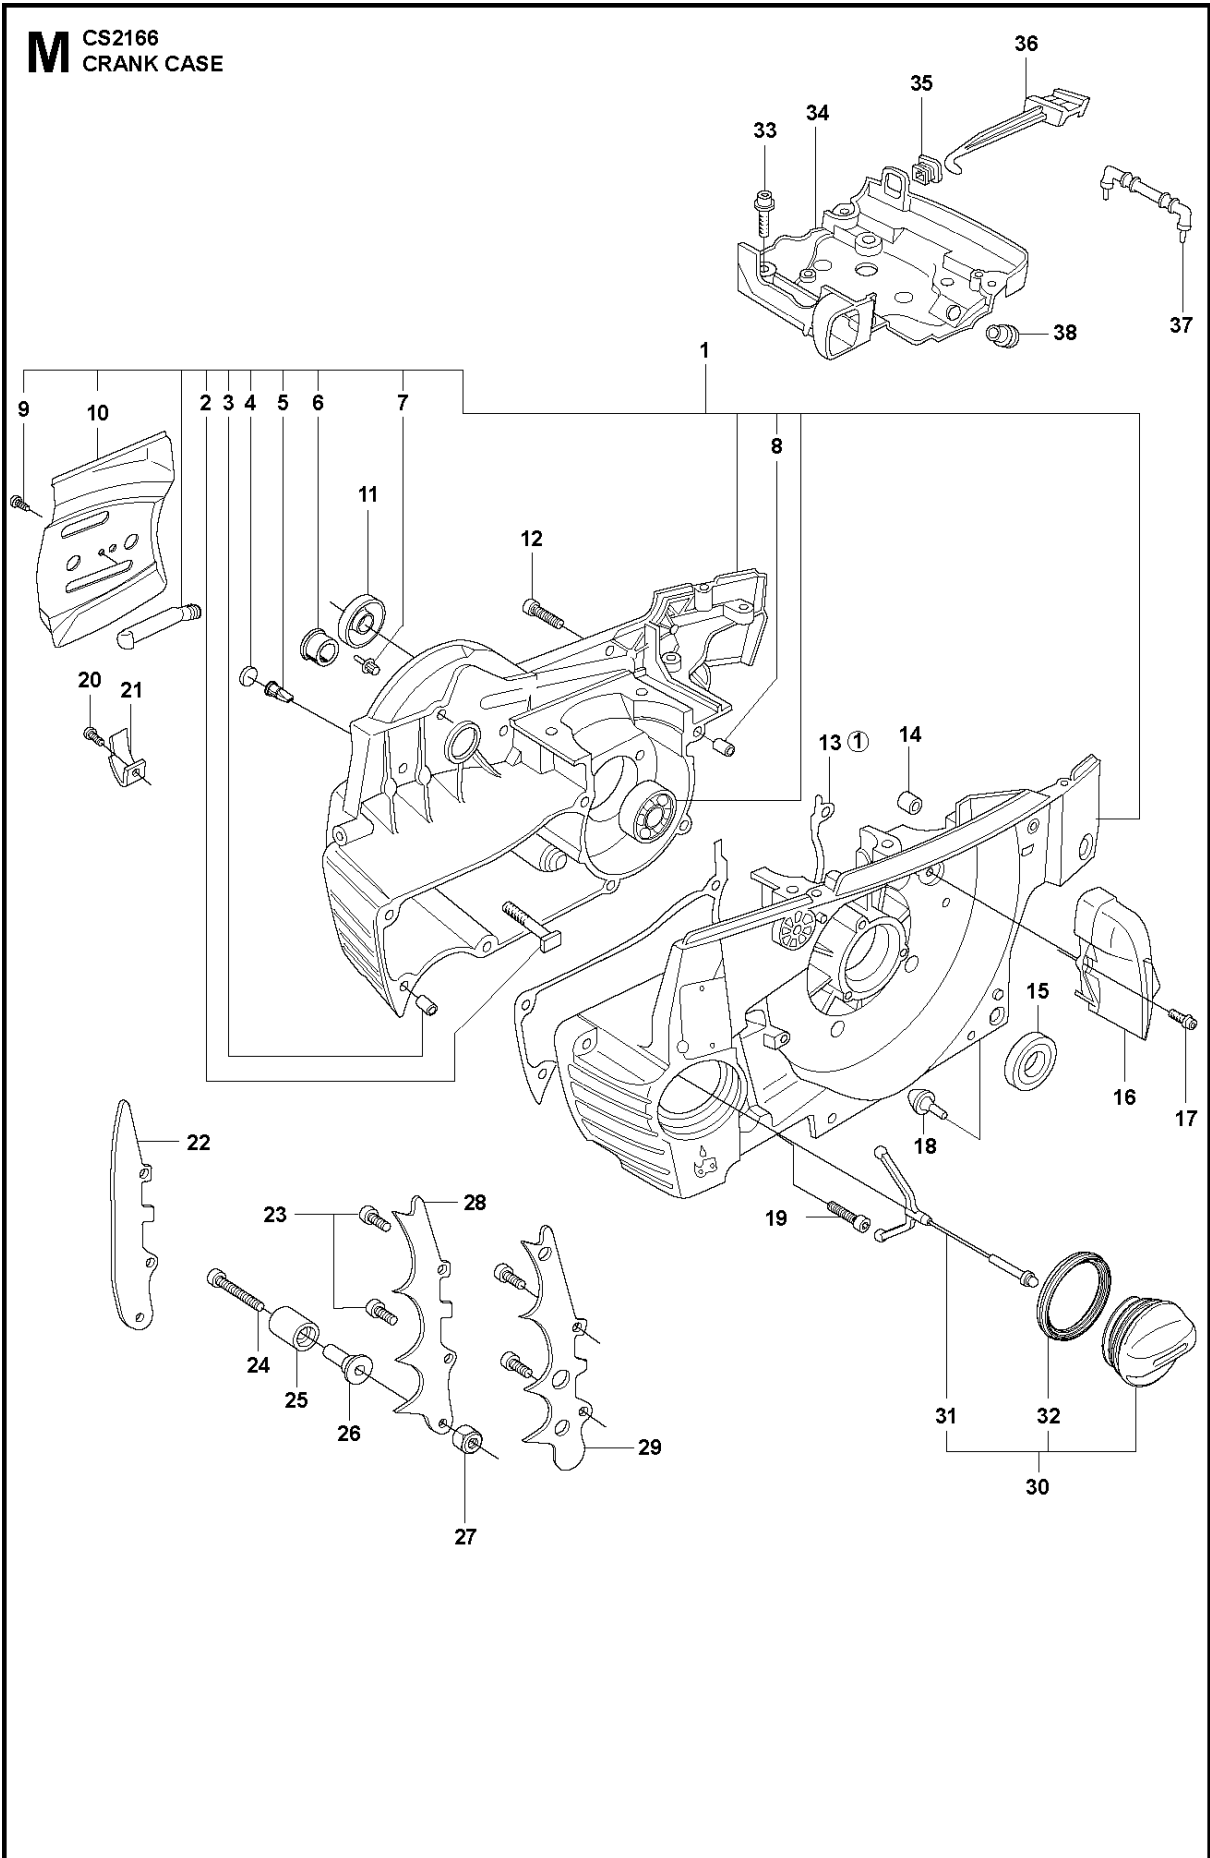

CRANKCASE

CS2166 from 2019-10 -

Ref	Part No	Description	Remark	QTY KIT	
1	503 62 68-20	CRANKCASE ASSY		1	
2	537 05 13-01	BAR BOLT		1	1
3	501 27 08-01	GUIDE BUSHING		1	1
4	530 02 61-19	CHECK VALVE		1	1
5	537 40 35-01	FILTER		1	1
6	503 96 70-01	BUSHING		1	1
7	503 75 18-01	PIN		1	1
8	501 27 08-01	GUIDE BUSHING		1	1
9	525 88 74-02	SCREW CITXPANT		1	1
10	537 01 37-01	CHAIN GUIDE PLATE	Up to serial number 20182009999	1	
10	537 01 37-02	CHAIN GUIDE PLATE	From serial number 20182100001	1	1
11	503 26 03-01	SEALING RING		1	
12	586 44 54-01	SCREW ITXSCM		1	
13	503 62 72-01	GASKET		1	
14	503 85 73-01	COVER		1	
15	505 27 57-19	SEALING RING		1	
16	503 62 84-01	AIR NOZZLE		1	
17	525 75 52-01	SCREW ITXSCFM		1	
18	503 84 61-01	BUFFER		1	
19	575 79 12-02	SCREW ITXSCM		1	
20	525 82 49-13	SCREW ITXSCM		1	
21	501 68 68-01	CHAIN CATCHER		1	
22	537 04 29-01	BUMPER		1	
23	575 79 35-01	SCREW ITXPANM		1	
24	525 75 51-03	SCREW ITXSCFM		1	
25	537 02 44-01	WEAR PROTECTION		1	
26	537 08 92-01	CHAIN CATCHER		1	
27	503 22 24-01	LOCK NUT		1	
28	537 01 71-01	SPIKE		1	
29	503 64 79-02	SPIKE		1	
30	537 21 52-06	TANK CAP ASSY		1	
31	503 57 89-01	HOLDER		1	30
32	589 24 11-01	GASKET		1	30
33	525 75 52-01	SCREW ITXSCFM		4	
34	588 09 37-02	CARBURETTOR AREA BASE		1	
35	503 73 44-01	GROMMET		1	
36	515 98 22-01	CHOKE		1	
37	579 46 89-01	SUPPORT		1	
38	537 09 54-01	GROMMET		1