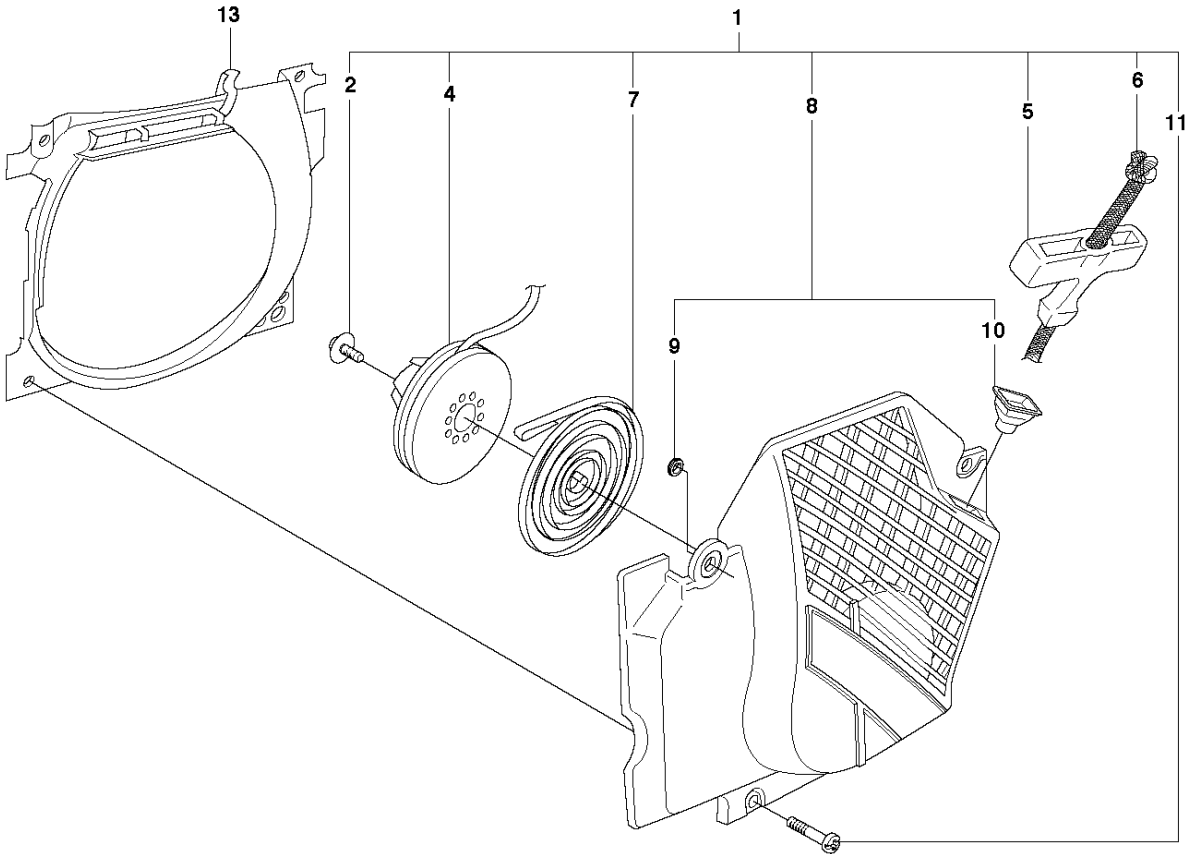

C CS2166
STARTER

STARTER

CS2166 from 2019-10 -

Ref	Part No	Description	Remark	QTY	KIT
1	503 69 28-03	STARTER ASSY		1	
2	586 44 31-01	SCREW ITXSCFT		1	1
4	503 85 96-01	STARTER PULLEY		1	1
5	537 19 65-01	STARTER HANDLE		1	1
6	503 43 29-02	STARTER CORD		1	1
7	503 78 72-01	RECOIL SPRING		1	1
8	503 69 29-04	STARTER HOUSING		1	1
9	537 08 67-01	BUSHING		1	1, 8
10	501 63 06-01	SLEEVE		1	1, 8
11	525 82 45-01	SCREW CITXPANMO		4	1
12	537 14 55-11	LABEL		1	
13	503 62 83-01	AIR CONDUCTOR		1