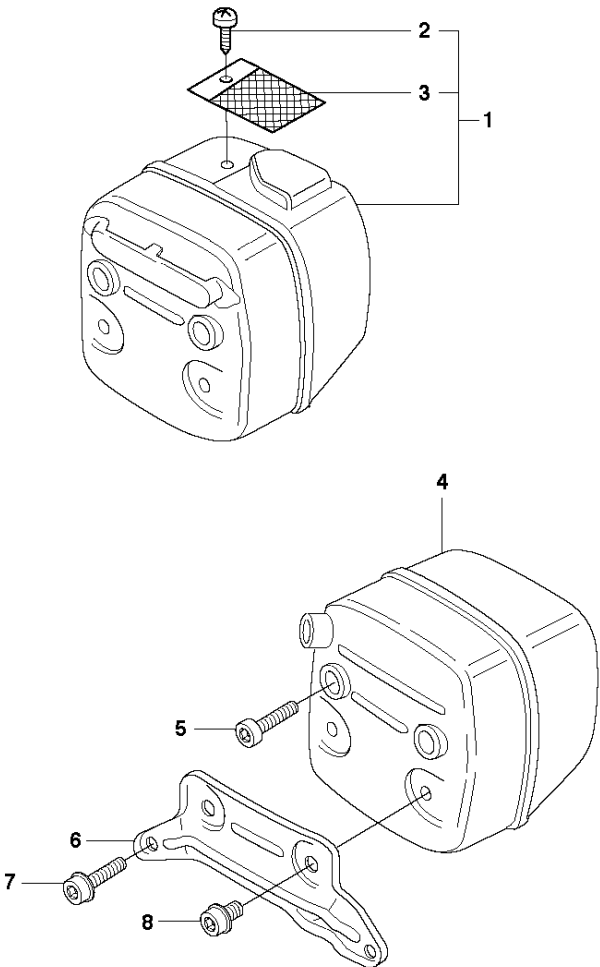

G CS2166
MUFFLER

MUFFLER

CS2166 from 2019-10 -

Ref	Part No	Description	Remark	QTY	KIT
1	544 02 97-02	MUFFLER ASSY	DF	1	
2	724 12 87-59	SCREW CRPANM		1	1
3	503 76 64-02	SPARK ARRESTER SCREEN		1	1
4	544 02 95-01	MUFFLER ASSY	Tube	1	
5	525 82 51-01	SCREW ITXSCM		2	
6	579 02 59-01	SUPPORT		1	
7	525 75 51-01	SCREW ITXSCFM		2	
8	525 75 51-07	SCREW ITXSCFM		2