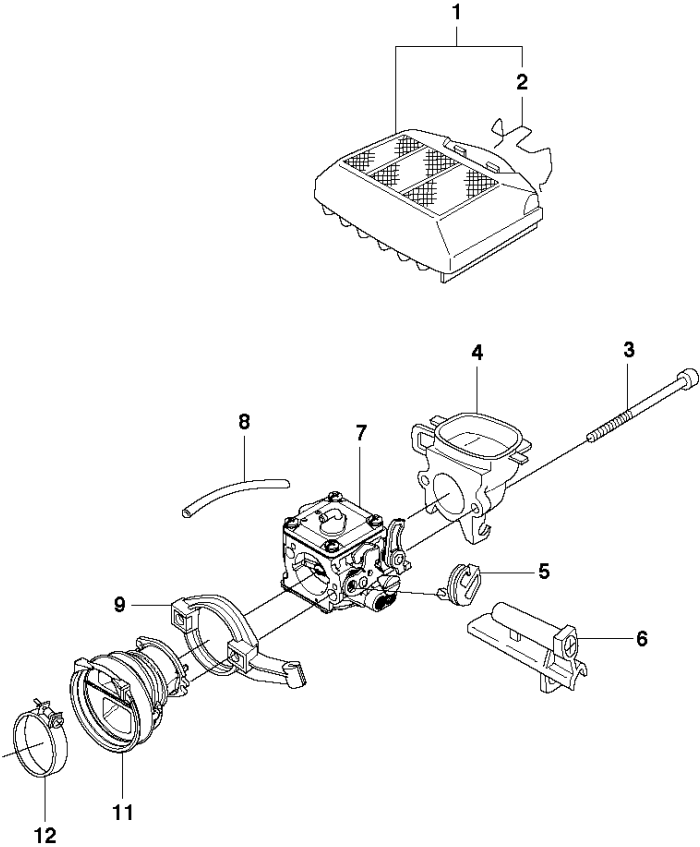

F CS2166
CARBURETOR & AIRFILTER

CARBURETOR & AIR FILTER

CS2166 from 2019-10 -

Ref	Part No	Description	Remark	QTY	KIT
1	575 26 91-01	AIR FILTER ASSY	80 My	1	
1	575 26 91-02	AIR FILTER ASSY	44 My	1	
1	575 26 91-03	AIR FILTER ASSY	Felt	1	
2	503 73 54-01	CLAMP		1	1
3	581 14 30-02	SCREW ITXSCM		2	
4	515 98 29-02	FILTER HOLDER		1	
5	503 68 41-01	LEVER		1	
6	522 41 88-01	GUIDE SLEEVE		1	
7	581 10 07-01	CARBURETTOR	Walbro RWJ-4B	1	
8	503 40 06-04	IMPULSE HOSE		1	
9	522 44 62-01	FLANGE		1	
11	521 99 25-03	INLET PIPE		1	
11	521 99 25-04	INLET PIPE	For cold conditions	1	
12	505 28 33-11	HOSE CLAMP		1