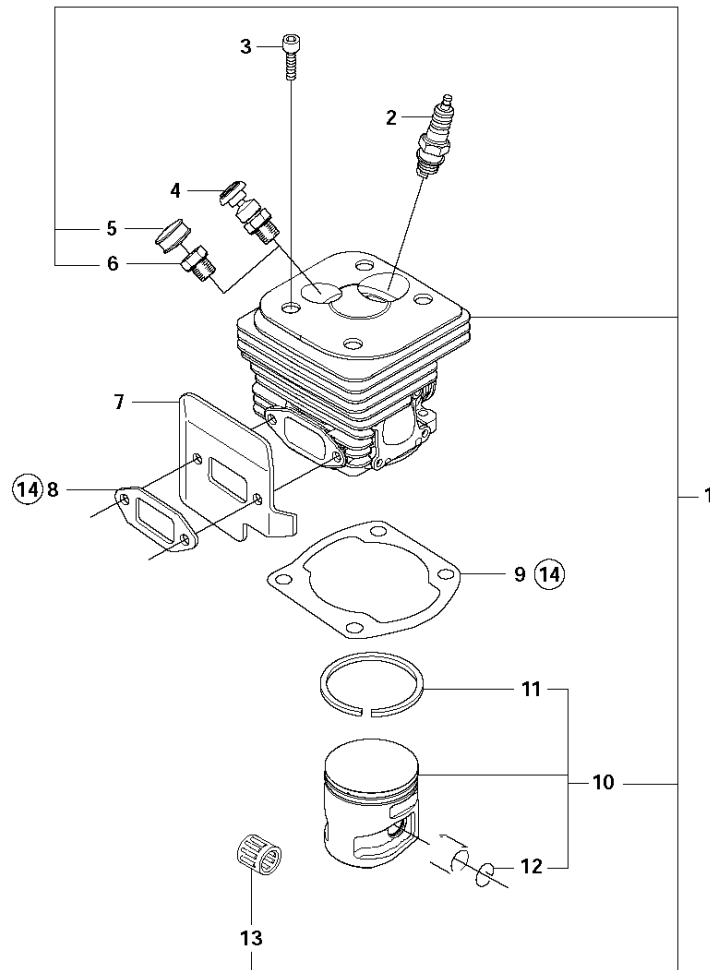

H CS2166
CYLINDER PISTON

- ⑭ 503 64 72-01
  Set of gaskets
  Dichtungssatz
  Jeu de joints
  Juego de juntas
  Packningssats

CYLINDER PISTON

CS2166 from 2019-10 -

Ref	Part No	Description	Remark	QTY KIT	
1	575 77 41-02	CYLINDER ASSY		1	
2	503 23 51-11	SPARK PLUG	NGK BPMR7A	1	
3	525 82 49-03	SCREW ITXSCM		4	
4	584 28 87-01	DECOMPRESSION VALVE		1	
5	537 20 71-01	PLUG		1	1
6	503 55 22-01	PLUG		1	1
7	523 04 91-01	HEAT DEFLECTOR		1	
8	503 77 59-01	GASKET		1	14
9	503 96 15-01	GASKET		1	14
10	577 20 77-02	PISTON ASSY		1	1
11	503 28 90-36	PISTON RING		2	1, 10
12	737 43 12-00	SNAP RING		2	1, 10
13	577 57 24-01	NEEDLE BEARING		1	1
14	503 64 72-01	GASKET KIT	Set of gaskets	1	1