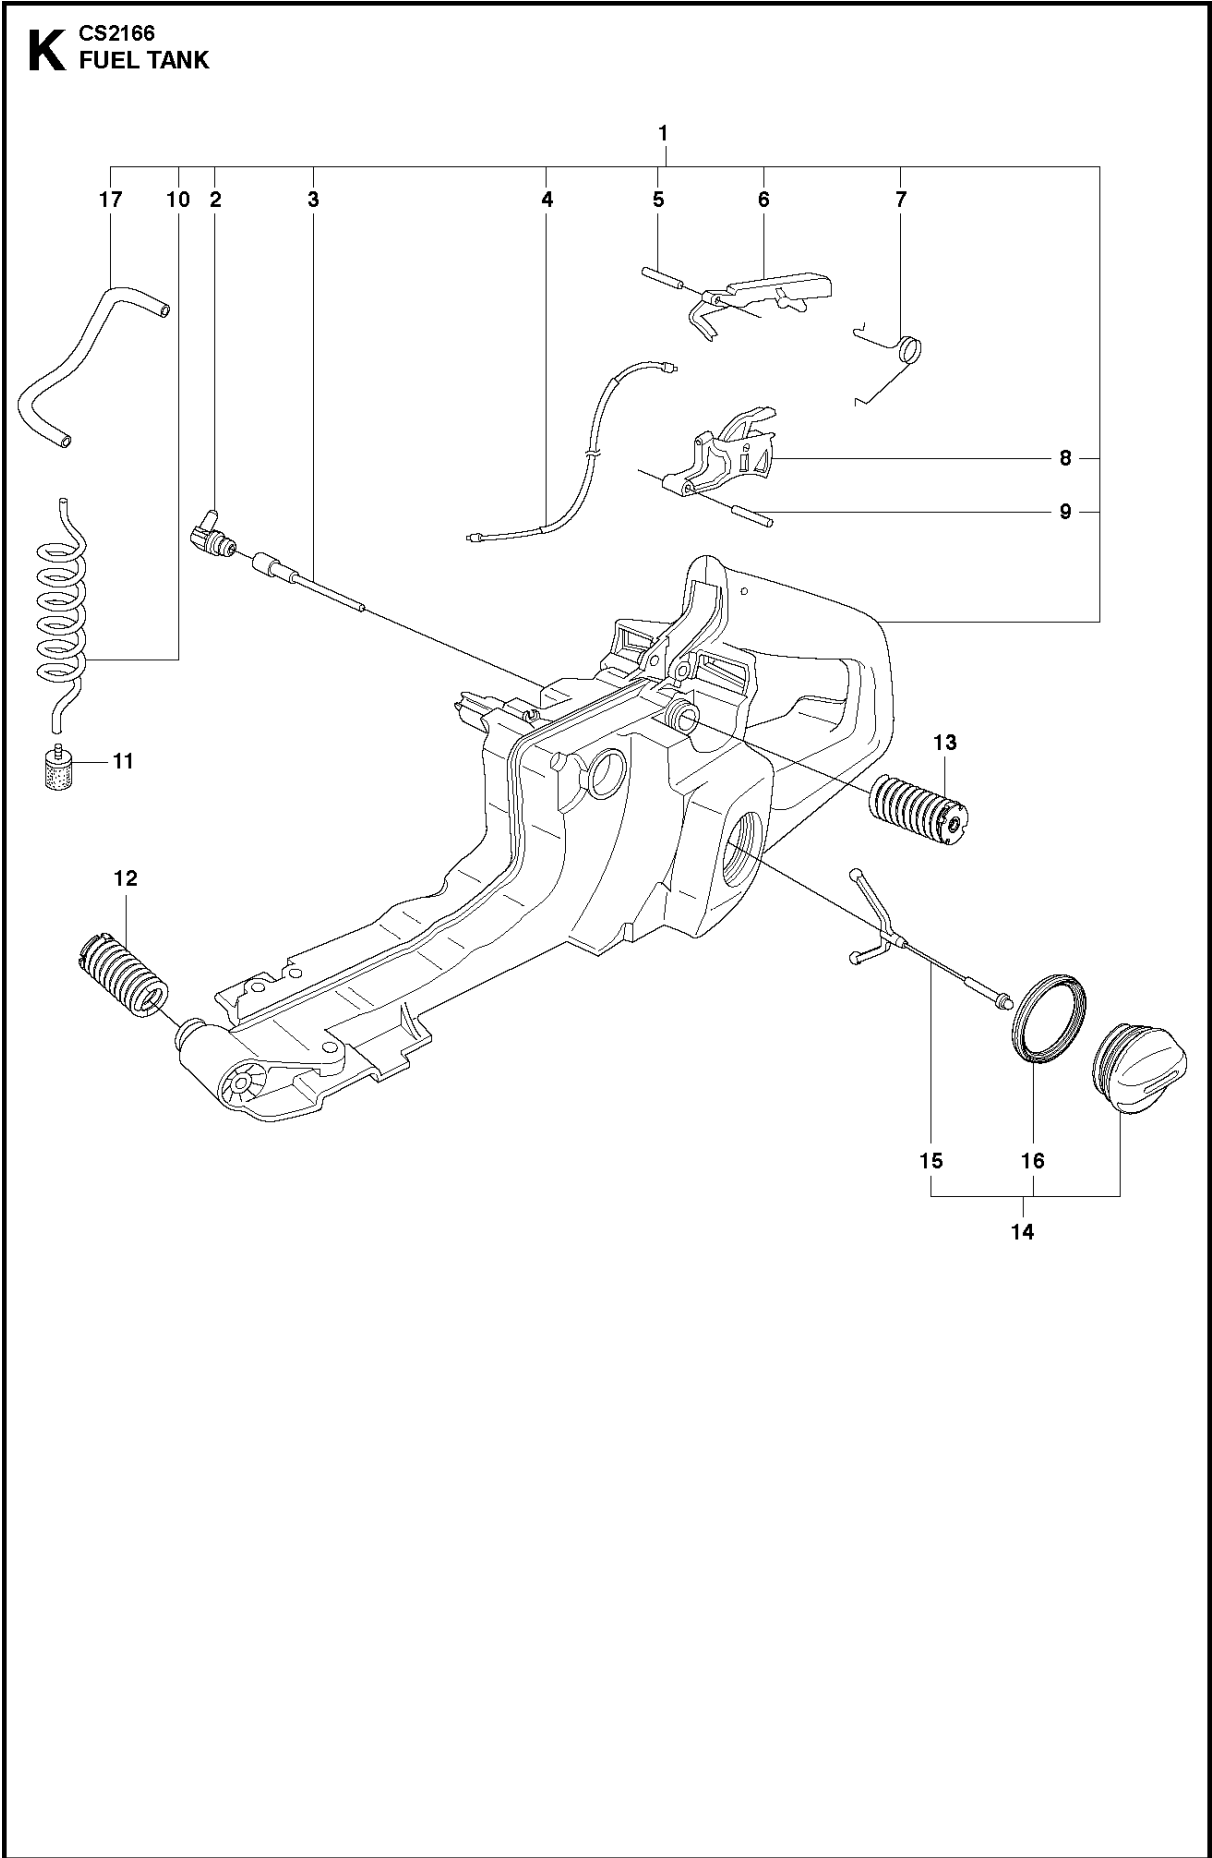

FUEL TANK

CS2166 from 2019-10 -

Ref	Part No	Description	Remark	QTY	KIT
1	503 71 91-05	FUEL TANK		1	
2	537 09 93-01	CONNECTION BEND		1	1
3	537 09 22-01	TANK VENT ASSY		1	1
4	503 71 76-01	THROTTLE CABLE ASSY		1	1
5	720 12 40-20	PARALLEL PIN		1	1
6	503 55 66-02	THROTTLE LOCKOUT		1	1
7	503 73 64-01	SPRING		1	1
8	503 82 98-02	THROTTLE TRIGGER		1	1
9	720 12 72-20	PARALLEL PIN		1	
10	581 75 62-02	FUEL HOSE		1	
11	503 44 32-01	FUEL FILTER		1	
12	503 63 76-03	ANTIVIBRATION ELEMENT	Std	1	
12	503 63 76-04	ANTIVIBRATION ELEMENT	Hard	1	
13	503 89 56-01	ANTIVIBRATION ELEMENT	Std	1	
13	503 89 56-02	ANTIVIBRATION ELEMENT	Hard	1	
14	537 21 52-06	TANK CAP ASSY		1	
15	503 57 89-01	HOLDER		1	14
16	589 24 11-01	GASKET		1	14
17	581 75 61-06	FUEL HOSE		1	1