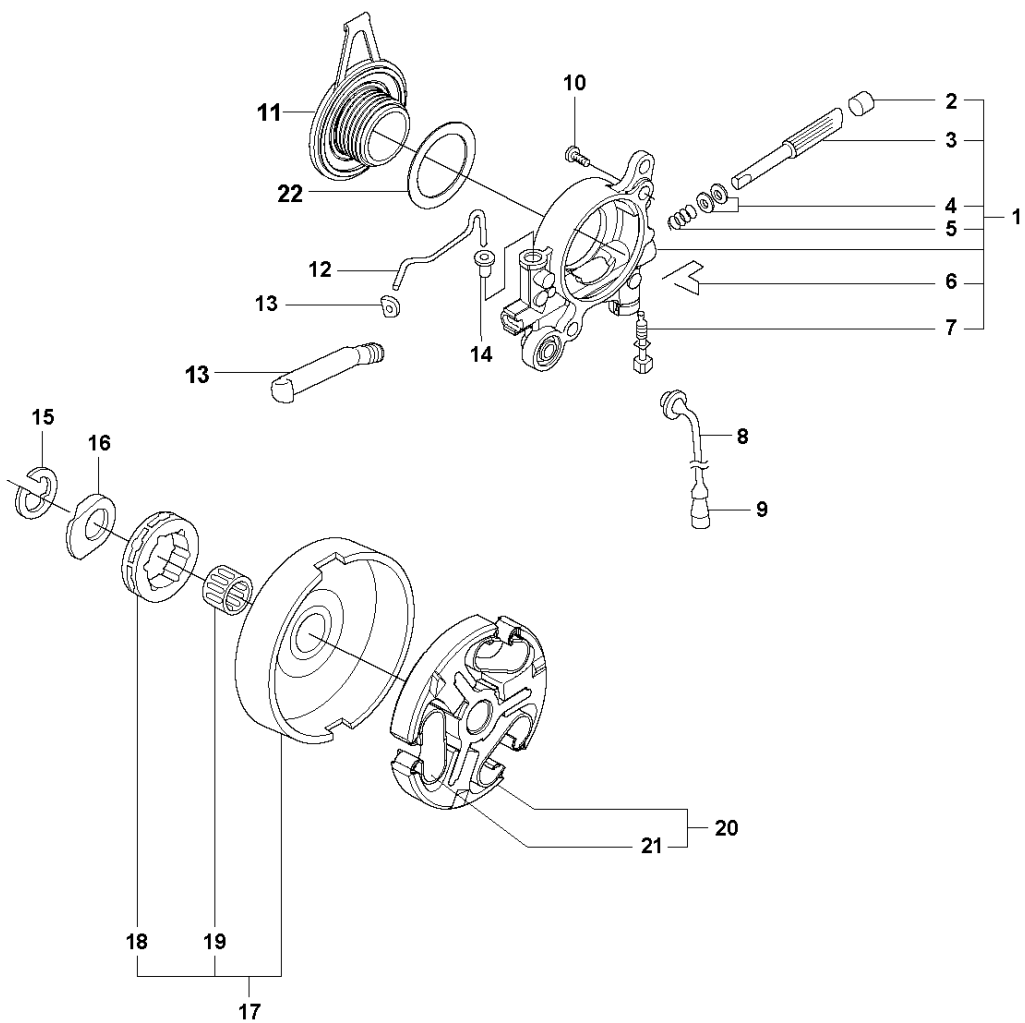

# SPARE PARTS LIST

CHAIN SAWS

CS2166 from 2019-10 -

**A** CS2166  
CLUTCH COVER

## CLUTCH COVER

CS2166 from 2019-10 -

Ref	Part No	Description	Remark	QTY	KIT
1	537 07 20-02	CLUTCH COVER ASSY		1	
2	525 88 74-02	SCREW CITXPANT		1	1, 6
3	503 89 70-01	SLEEVE		1	1, 6
4	503 76 29-02	CHIP GUARD		1	1, 6
5	537 24 43-01	LABEL		1	1, 6
6	537 07 20-71	CLUTCH COVER ASSY		1	1
7	525 88 74-02	SCREW CITXPANT		2	1,18
8	537 19 06-01	CHAIN GUIDE		1	1
9	525 88 74-02	SCREW CITXPANT		1	1
10	537 01 68-01	COVER		1	1, 18
11	537 01 74-01	BEARING SLEEVE		1	1, 18
12	503 99 83-01	PAWL		1	1, 18
13	537 07 95-02	WORM SCREW		1	1, 18
14	503 23 00-66	WASHER		1	1, 18
15	537 07 94-02	WORM WHEEL		1	1, 18
16	503 23 00-63	WASHER		1	1, 18
17	740 48 07-02	O-RING		1	1, 18
18	537 04 41-02	CHAIN TENSIONER		1	1
19	503 22 00-01	HEXAGON NUT		2	
20	525 88 74-02	SCREW CITXPANT		1	
21	503 71 97-01	SPIKE		1	

## CLUTCH &amp; OIL PUMP

CS2166 from 2019-10 -

Ref	Part No	Description	Remark	QTY	KIT
1	503 52 13-03	OIL PUMP ASSY		1	
2	503 62 49-01	SEALING PLUG		1	1
3	503 52 15-01	PUMP PISTON		1	1
4	503 23 00-04	WASHER		1	1
5	501 61 58-01	SPRING		1	1
6	503 81 30-01	SPRING		1	1
7	503 81 13-01	SCREW		1	1
8	503 42 67-01	OIL HOSE		1	
9	501 54 41-02	OIL SCREEN		1	
10	525 82 49-12	SCREW ITXSCM		1	
11	537 20 78-07	PUMP PINION		1	
12	503 77 43-01	OIL PIPE		1	
13	503 64 47-01	BUSHING	Up to serial number 20182009999	1	
13	587 29 18-01	OIL PRESSURE HOSE	From serial number 20182100001	1	
14	504 30 00-26	SEALING		1	
15	503 27 21-01	E-CLIP		1	
16	503 75 24-01	WASHER		1	
17	586 98 06-01	CLUTCH DRUM ASSY	"3/8"x7T"	1	
17	586 98 06-02	CLUTCH DRUM ASSY	"3/8"x8T"	1	
18	501 59 80-02	RIM	"3/8"x7T"	1	17
18	505 30 36-61	RIM	"3/8"x8T"	1	17
19	503 43 20-01	NEEDLE HOLDER		1	17
20	586 79 84-01	CLUTCH ASSY		1	
21	537 36 06-01	CLUTCH SPRING		1	20
22	503 23 00-59	WASHER		1	